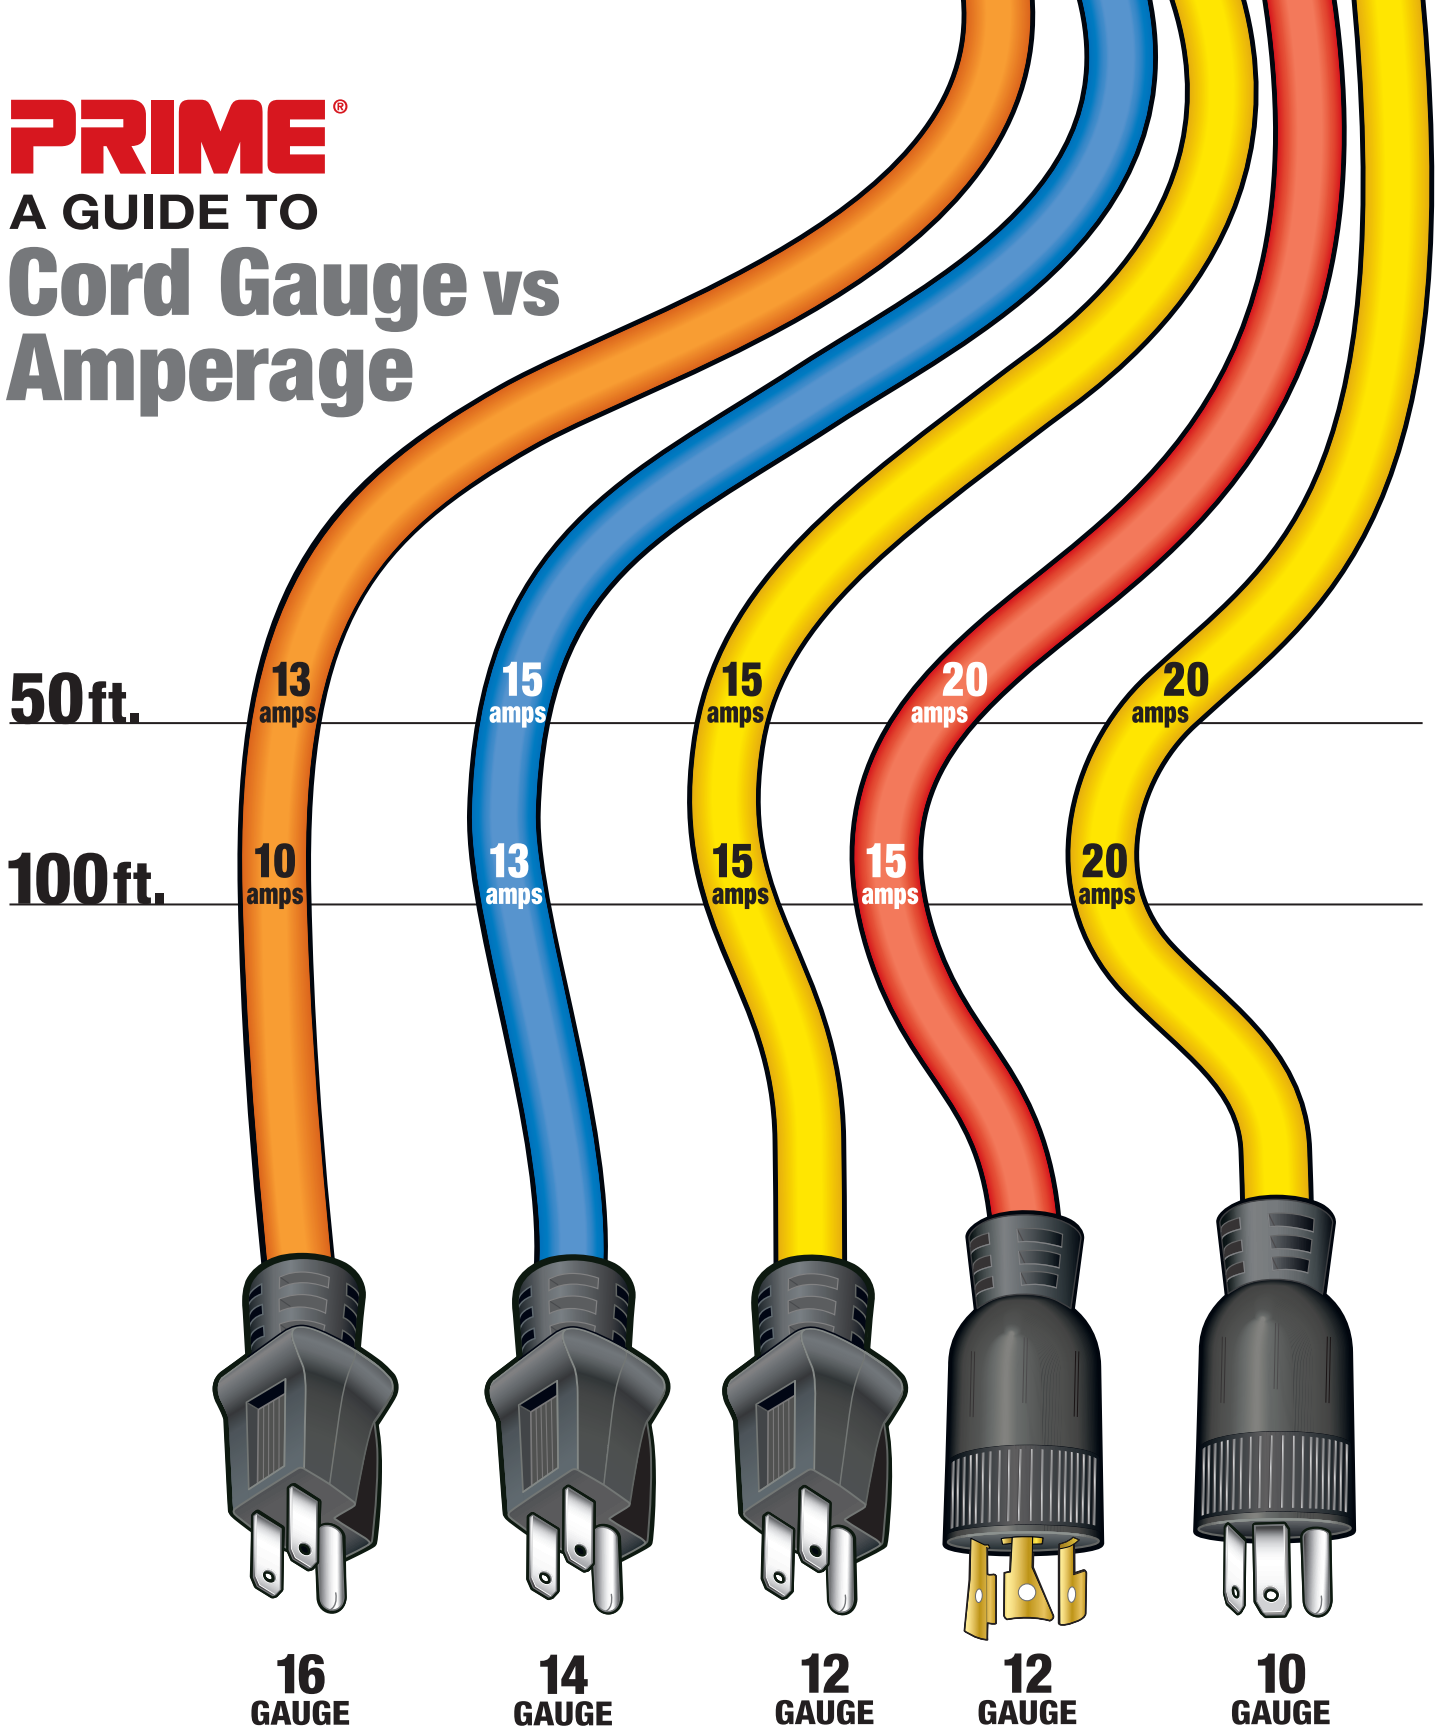

PRIME[®]

A GUIDE TO

Cord Gauge vs Amperage

TYPICAL USAGE GUIDE	MEDIUM DUTY	HEAVY DUTY	EXTRA HEAVY DUTY	ULTRA HEAVY DUTY
	Lawnmowers	Drills	Circular Saws	Generators
	Hedge Trimmers	Belt Sanders	Chain Saws	Recipro Saws
	Fans	Routers	Worm Drives	Rotary Hammers
Household Tools	Table Saws	Grinders	Compressors	