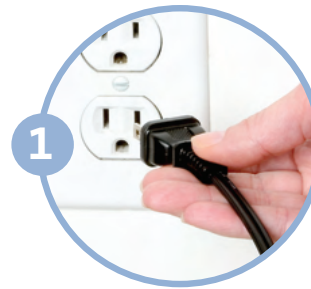

# INOGEN ONE<sup>®</sup> G5 External Battery Charger

Your Inogen One<sup>®</sup> G5 External Battery Charger (BA-503) will charge your Inogen One<sup>®</sup> G5 single and double batteries. It takes approximately 4.5 hours to charge a fully depleted single battery, and approximately 9 hours to charge a fully depleted double battery. Note: the battery will also recharge in the Inogen One<sup>®</sup> G5 when powered by the AC Power Supply, or DC Power Cable.

1 Plug the External Battery Charger AC power supply cord into an electrical outlet.

2 Plug the External Battery Charger AC power supply into the battery charger.

3 Slide the charger onto the Inogen One<sup>®</sup> G5 Battery by clicking and locking into the charger.

4 When the battery is in the correct position, a solid red light will indicate that the battery is charging.

5 When the green light illuminates, the battery is fully charged\*.

6 Press battery latch down and slide charger off battery.