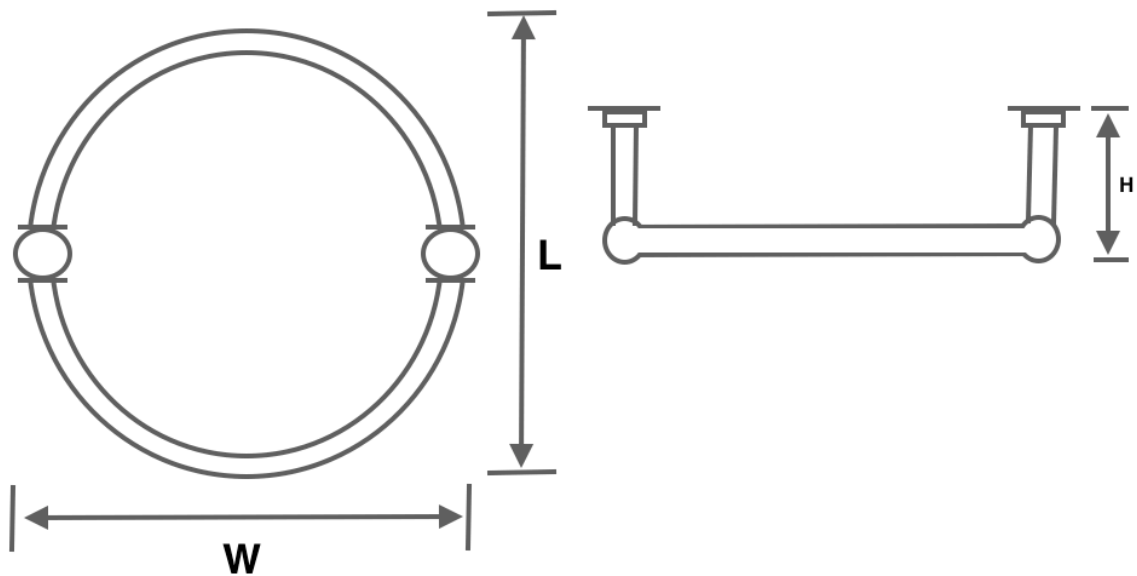

RUTLAND RADIATORS

HANDMADE IN ENGLAND

PICCADILLY SHOWER CURTAIN RAIL

PICCADILLY:

WIDTH (mm): LENGTH (mm):

750	1400
750	1600
750	1700
750	1800

Wall and Ceiling Plate \varnothing : 75mm
Tube \varnothing : 32mm
Origin of Ball Joints: Italy
Origin of DZR Brass Tube: Germany
Joints: Hand Silver Soldered
Polishing: By Hand