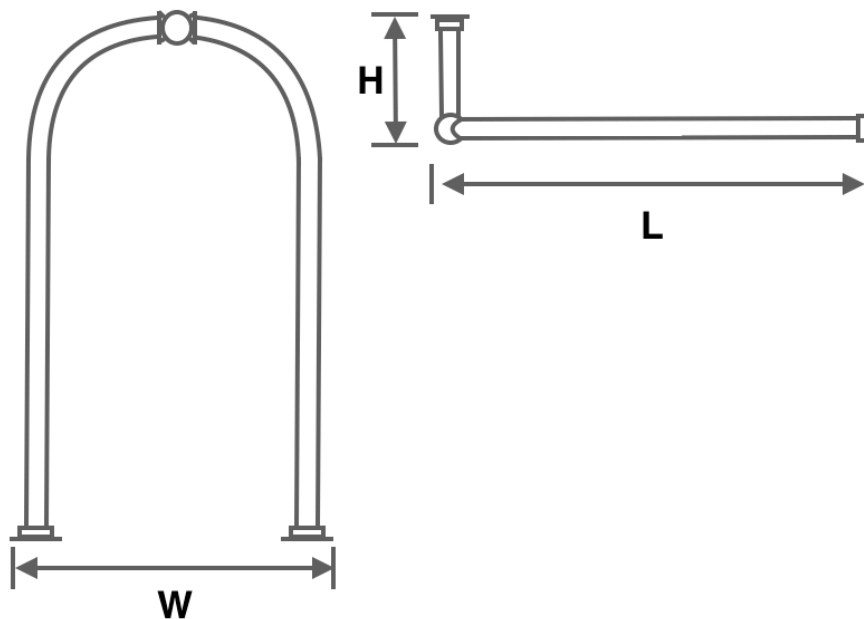

## PEMBROKE SHOWER CURTAIN RAIL

### PEMBROKE:

WIDTH (mm):	LENGTH (mm):
750	1000
750	1200
750	1400

Wall and Ceiling Plate  $\varnothing$ : 75mm

Tube  $\varnothing$ : 32mm

Origin of Ball Joints: Italy

Origin of DZR Brass Tube: Germany

Joints: Hand Silver Soldered