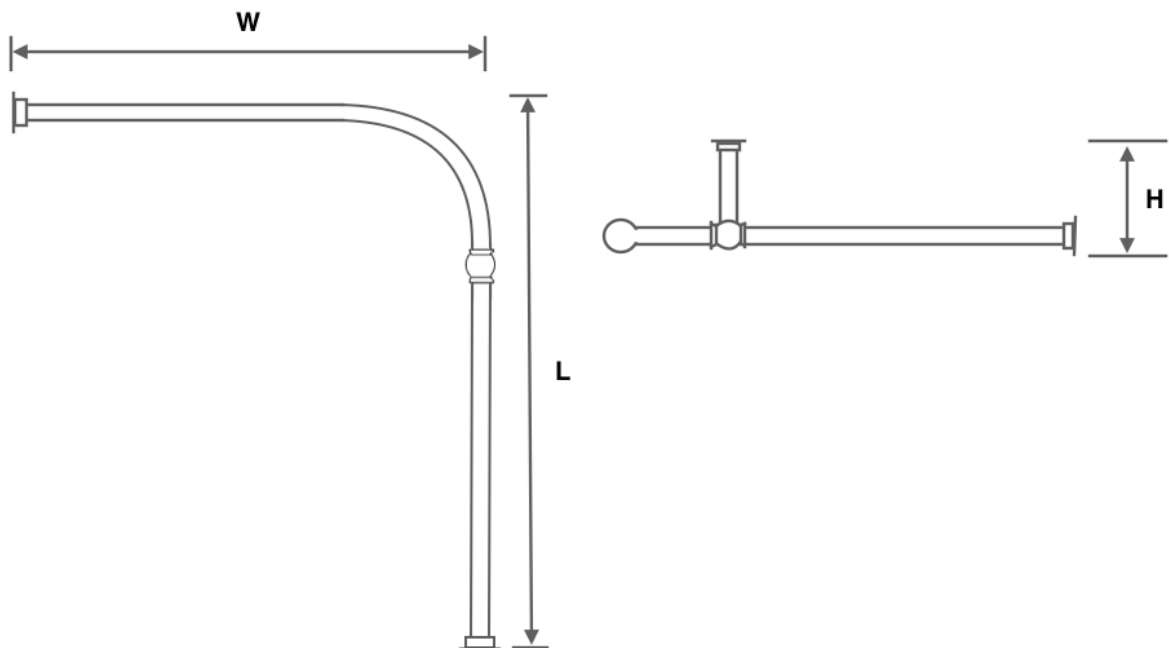

RUTLAND RADIATORS

HANDMADE IN ENGLAND

CLAREMONT SHOWER CURTAIN RAIL

CLAREMONT:

WIDTH (mm):	LENGTH (mm):
800	800
900	900
800	1200
800	1600

Wall and Ceiling Plate \varnothing : 75mm
Tube \varnothing : 32mm
Origin of Ball Joints: Italy
Origin of DZR Brass Tube: Germany
Joints: Hand Silver Soldered
Polishing: By Hand