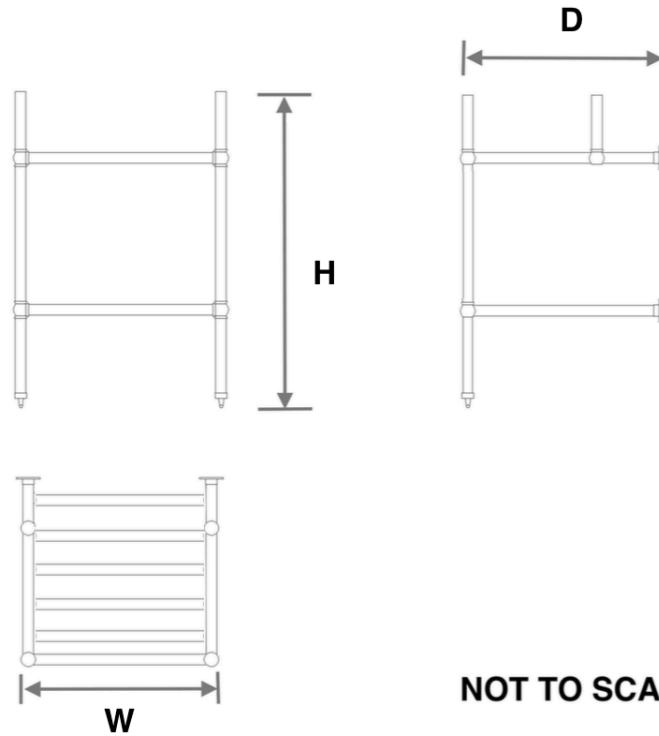

RUTLAND RADIATORS

HANDMADE IN ENGLAND

BURLINGTON VANITY BASIN STAND

NOT TO SCALE

BURLINGTON:

WIDTH (mm):	HEIGHT (mm):	DEPTH (mm):
580	820	510
900	820	510
1200	820	510

Wall and Ceiling Plate \varnothing : 75mm