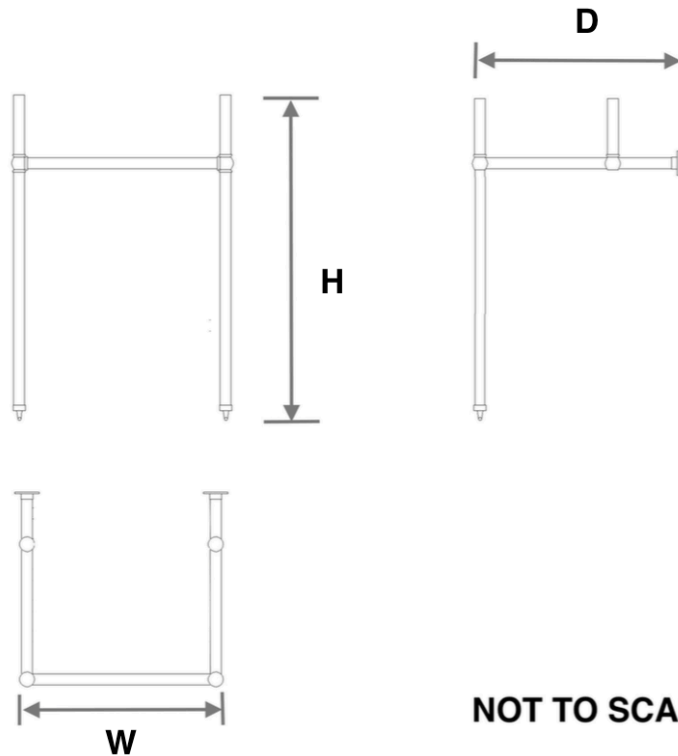

RUTLAND RADIATORS

HANDMADE IN ENGLAND

BLOOMSBURY VANITY BASIN STAND

NOT TO SCALE

BLOOMSBURY

WIDTH (mm):	HEIGHT (mm):	DEPTH (mm):
580	820	530
900	820	530
1200	820	530
1500	820	530

Wall and Ceiling Plate \varnothing : 75mm