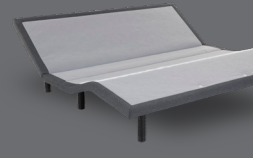

Wireless Syncing

Easily program split sizes through the remote for simultaneous action – no sync cable required.

Available in the following sizes: Twin, Twin XL, Full, Full XL, Queen, Split Queen, Folding Queen, Folding Single King, Split California King, and Folding Single California King

Available in Single King

Under-Bed Light