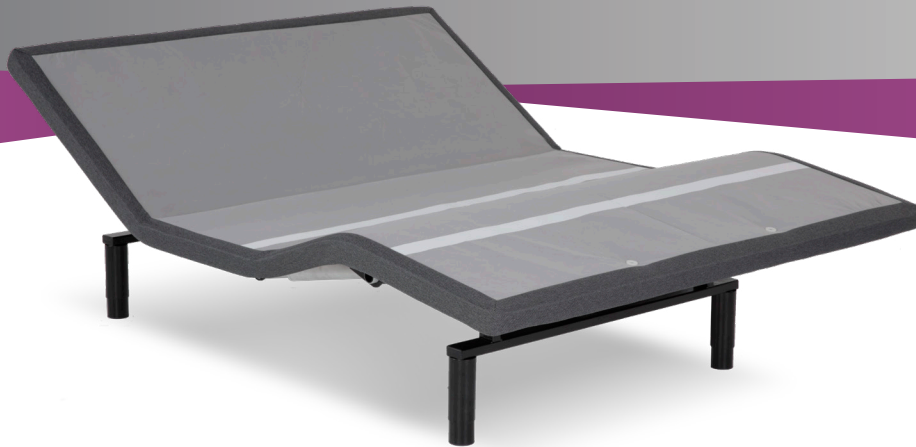

FALCON™ 2.0 +

performance
MODELS™

POSITIONS

adjustable leg

free app now included

PRODUCT FEATURES

2"-Profile Foundation Style Base

The low-profile design easily fits inside the frame of your bed.

Head and Foot Articulation or Simultaneous Movement

Effortlessly raise the head, foot, or both simultaneously to find your perfect relaxation position.

850-lb. Lift Capacity

This high-performance base easily lifts up to 850 lbs. total maximum weight, including the mattress.

Wireless Remote

The technologically advanced wireless remote allows you to effortlessly raise the head and foot with the touch of a button.

One-Touch Flat Button

Programmed out of the box with a press-and-hold go-flat button for safety, this base easily changes to a one-touch flat button for convenience.

Under-Bed Light

Under-bed lighting provides ambience and functionality. Control under-bed lighting using your remote to make getting in and out of bed at night easy.

Adjustable Legs

Heavy-duty 2½"-diameter legs quickly and easily adjust from 6" to 10" in height for a perfect fit.