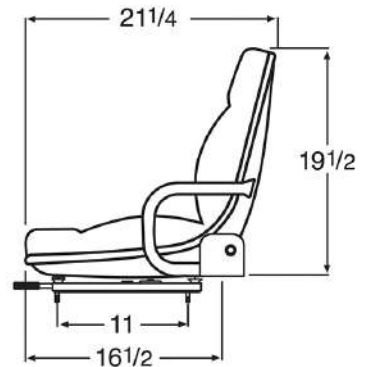

SEAT SPECS

Dimensions: H: 19.5" / W: 18" / D: 21.25"
Adjuster Depth: 11"
Adjuster Width: 8", 9.5", 11.25"
Fore/Aft Adjuster: 6"

OPTIONAL FEATURES

WM678 Retractable Belt
WM698 Lap Belt
WM1020 Delta Safety Switch

SEAT SPECS

Dimensions: H: 19.5" / W: 22.875" / D: 21.25"
Adjuster Depth: 11"
Adjuster Width: 11.25"
Fore/Aft Adjuster: 6"

OPTIONAL FEATURES

WM678 Delta Safety Switch

WISE

9711411400

CATERPILLAR STYLE SEAT w/ HIP RESTRAINTS & RETRACTABLE BELT

SEAT SPECS

Dimensions: H: 19.5" / W: 24" / D: 21.25"
Adjuster Depth: 11"
Adjuster Width: 12.625"
Fore/Aft Adjuster: 6"

OPTIONAL FEATURES

WM1020 Delta Safety Switch

WISE

WM1708P

DOOSAN STYLE FOLD DOWN SEAT ASSEMBLY w/ HIP RESTRAINTS