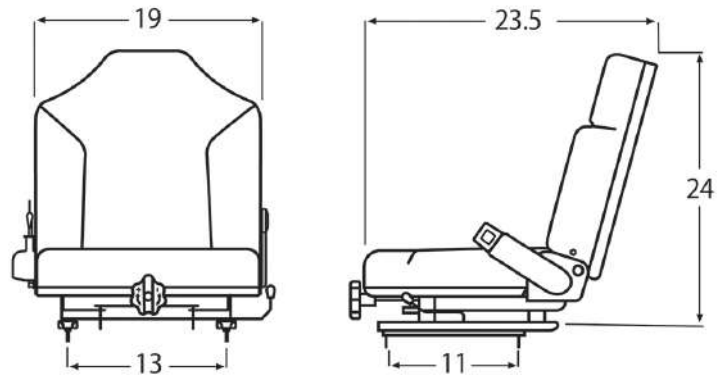

SEAT SPECS

Dimensions: H: 24" / W: 19" / D: 23.5"
Adjuster Depth: 11"
Adjuster Width: 13"
Fore/Aft Adjuster: 6"

OPTIONAL FEATURES

WM1582 Delta Safety Switch (Twist)

WISE

WM1695

CLARK STYLE SEAT w/ SUSPENSION & RETRACTABLE BELT

SEAT SPECS

Dimensions: H: 24" / W: 19" / D: 23.5"
Adjuster Depth: 11"
Adjuster Width: 13"
Fore/Aft Adjuster: 6"

OPTIONAL FEATURES

WM1582 Delta Safety Switch (Twist)

WISE

WM1077

NISSAN STYLE FOLD DOWN UNIVERSAL SEAT ASSEMBLY