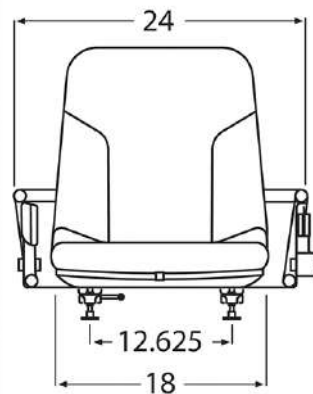

SEAT SPECS

Dimensions: H: 19.5" / W: 18" / D: 21.25"
Adjuster Depth: 11"
Adjuster Width: 8", 9.5", 11.25"
Fore/Aft Adjuster: 6"

OPTIONAL FEATURES

WM678 Retractable Belt
WM698 Lap Belt
WM1020 Delta Safety Switch

SEAT SPECS

Dimensions: H: 19.5" / W: 22.875" / D: 21.25"
Adjuster Depth: 11"
Adjuster Width: 11.25"
Fore/Aft Adjuster: 6"

OPTIONAL FEATURES

WM678 Delta Safety Switch

WISE

9711411400

CATERPILLAR STYLE SEAT w/ HIP RESTRAINTS & RETRACTABLE BELT

SEAT SPECS

Dimensions: H: 19.5" / W: 24" / D: 21.25"
Adjuster Depth: 11"
Adjuster Width: 12.625"
Fore/Aft Adjuster: 6"

OPTIONAL FEATURES

WM1020 Delta Safety Switch

WISE

WM1708P

DOOSAN STYLE FOLD DOWN SEAT ASSEMBLY w/ HIP RESTRAINTS

SEAT SPECS

Dimensions: H: 19.75" / W: 22.5" / D: 18.5"
Adjuster Depth: 11"
Adjuster Width: 14.25"
Fore/Aft Adjuster: 6"

OPTIONAL FEATURES

WM678 Retractable Belt
WM698 Lap Belt
WM1020 Delta Safety Switch

WISE