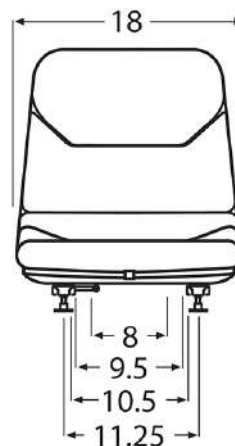

SEAT SPECS

Dimensions: H: 17.5" / W: 22.5" / D: 21"
Adjuster Depth: 11"
Adjuster Width: 8", 9.5", 10.75", 11.25"
Fore/Aft Adjuster: 6"

OPTIONAL FEATURES

WM678 Retractable Belt
WM698 Lap Belt
WM1020 Delta Safety Switch

SEAT SPECS

Dimensions: H: 19.5" / W: 18" / D: 21.25"
Adjuster Depth: 11"
Adjuster Width: 8", 9.5", 11.25"
Fore/Aft Adjuster: 6"

OPTIONAL FEATURES

WM678 Retractable Belt
WM698 Lap Belt
WM1020 Delta Safety Switch

SEAT SPECS

Dimensions: H: 19.5" / W: 19" / D: 21.25"
Adjuster Depth: 11"
Adjuster Width: 8", 9.5", 11.25"
Fore/Aft Adjuster: 6"

OPTIONAL FEATURES

WM678 Retractable Belt
WM698 Lap Belt
WM1020 Delta Safety Switch

SEAT SPECS

Dimensions: H: 19.5" / W: 26" / D: 21.25"
Adjuster Depth: 11"
Adjuster Width: 8", 9.5", 11.25"
Fore/Aft Adjuster: 6"

OPTIONAL FEATURES

WM678 Retractable Belt
WM698 Lap Belt
WM1020 Delta Safety Switch