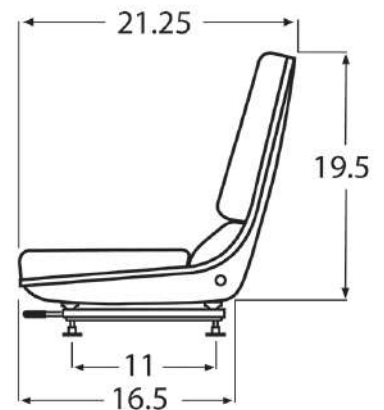

Dimensions: H: 17.5" / W: 18.5" / D: 21"
Adjuster Depth: 11"
Adjuster Width: 8", 9.5", 10.75", 11.25"
Fore/Aft Adjuster: 6"

OPTIONAL FEATURES

WM678 Retractable Belt
WM698 Lap Belt
WM1020 Delta Safety Switch

SEAT SPECS

Dimensions: H: 17.5" / W: 22.5" / D: 21"
Adjuster Depth: 11"
Adjuster Width: 8", 9.5", 10.75", 11.25"
Fore/Aft Adjuster: 6"

OPTIONAL FEATURES

WM678 Retractable Belt
WM698 Lap Belt
WM1020 Delta Safety Switch

SEAT SPECS

Dimensions: H: 19.5" / W: 18" / D: 21.25"
Adjuster Depth: 11"
Adjuster Width: 8", 9.5", 11.25"
Fore/Aft Adjuster: 6"

OPTIONAL FEATURES

WM678 Retractable Belt
WM698 Lap Belt
WM1020 Delta Safety Switch

SEAT SPECS

Dimensions: H: 19.5" / W: 19" / D: 21.25"
Adjuster Depth: 11"
Adjuster Width: 8", 9.5", 11.25"
Fore/Aft Adjuster: 6"

OPTIONAL FEATURES

WM678 Retractable Belt
WM698 Lap Belt
WM1020 Delta Safety Switch