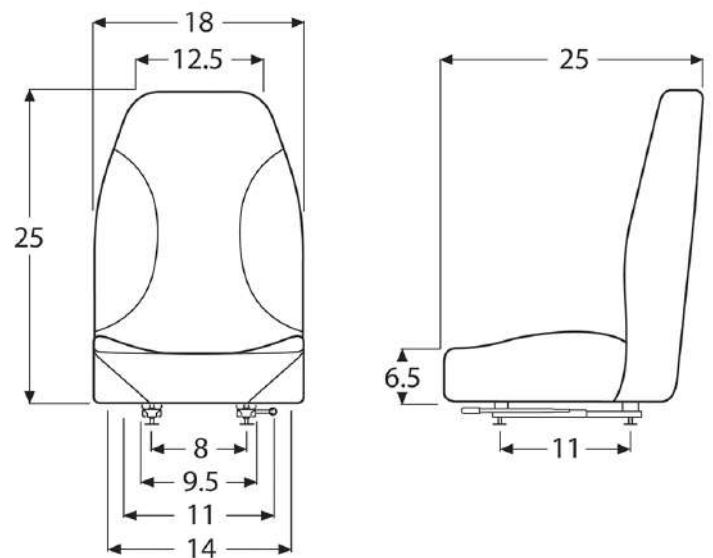

SEAT SPECS

- Dimensions:** H: 25" / W: 18" / D: 25"
Adjuster Depth: 11"
Adjuster Width: 8", 9.5", 11", 14"
Fore/Aft Adjuster: 6"

OPTIONAL FEATURES

- WM1953** Adds Mechanical Suspension
WM1841 Adds Air Powered Suspension