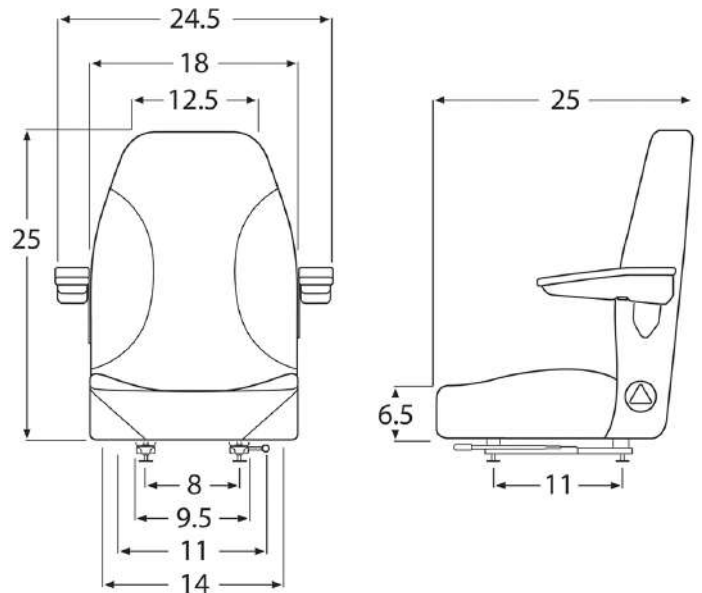

SEAT SPECS

- Dimensions:** H: 25" / W: 18" / D: 25"
Adjuster Depth: 11"
Adjuster Width: 8", 9.5", 11", 14"
Fore/Aft Adjuster: 6"

OPTIONAL FEATURES

- WM1953** Adds Mechanical Suspension
WM1841 Adds Air Powered Suspension

SEAT SPECS

- Dimensions:** H: 25" / W: 25.5" / D: 25"
Adjuster Depth: 11"
Adjuster Width: 8", 9.5", 11", 14"
Fore/Aft Adjuster: 6"

OPTIONAL FEATURES

- WM1953** Adds Mechanical Suspension
WM1841 Adds Air Powered Suspension