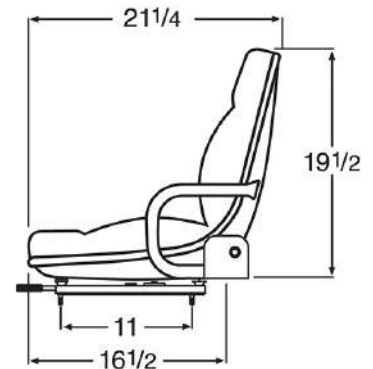

SEAT SPECS

Dimensions: H: 19.5" / W: 24" / D: 21.25"
Adjuster Depth: 11"
Adjuster Width: 12.625"
Fore/Aft Adjuster: 6"

OPTIONAL FEATURES

WM1020 Delta Safety Switch

WISE

WM1708P

DOOSAN STYLE FOLD DOWN SEAT ASSEMBLY w/ HIP RESTRAINTS

FEATURES

- Replacement Seat for Doosan A152098
- Fold Down Back Rest w/ Adjustable Back Angle: 90° to 120°
- Adjustable Lumbar
- Black Powder Coated Steel Pan Frame & Hip Restraints
- Heavy Duty Black Vinyl Covering
- Contoured Seat & Back Rest
- Molded Foam Construction
- Seat Belt Ready
- Bolt on Safety Switch Ready

SEAT SPECS

Dimensions: H: 19.75" / W: 22.5" / D: 18.5"
Adjuster Depth: 11"
Adjuster Width: 14.25"
Fore/Aft Adjuster: 6"

OPTIONAL FEATURES

WM678 Retractable Belt
WM698 Lap Belt
WM1020 Delta Safety Switch

WISE

SEAT SPECS

Dimensions: H: 19.75" / W: 22.5" / D: 18.5"
Adjuster Depth: 11"
Adjuster Width: 14.25"
Fore/Aft Adjuster: 6"

OPTIONAL FEATURES

WM678 Retractable Belt
WM698 Lap Belt

Delta Switch Pre-installed

WISE