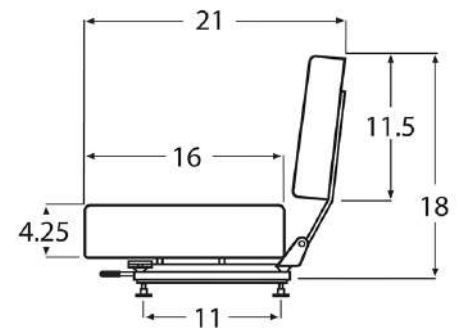

SEAT SPECS

- Dimensions:** H: 23.5" / W: 20" / D: 22"
Adjuster Depth: 11"
Adjuster Width: 11", 13.375"
Fore/Aft Adjuster: 6"

WISE

997198

CLARK STYLE 2 PIECE UNIVERSAL SEAT ASSEMBLY

FEATURES

- Seperate Back Rest and Seat Cushion
- ABS Back Cap
- Sewn, Heavy Duty Black Vinyl Covering
- Full Depth Foam Construction
- Seat Belt Ready

SEAT SPECS

Dimensions: H: 18" / W: 18.25" / D: 21"
Adjuster Depth: 11"
Adjuster Width: 8.5 to 15"
Fore/Aft Adjuster: 6"

OPTIONAL FEATURES

WM678 Retractable Belt
WM698 Lap Belt

WISE

WM1357

TOYOTA STYLE MOLDED SEAT ASSEMBLY w/ RETRACTABLE BELT