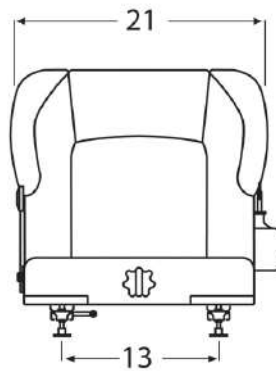

SEAT SPECS

Dimensions: H: 19.75" / W: 22.5" / D: 18.5"
Adjuster Depth: 11"
Adjuster Width: 14.25"
Fore/Aft Adjuster: 6"

OPTIONAL FEATURES

WM678 Retractable Belt
WM698 Lap Belt

Delta Switch Pre-installed

WISE

SEAT SPECS

Dimensions: H: 18" / W: 18.25" / D: 21"
Adjuster Depth: 11"
Adjuster Width: 8.5 to 15"
Fore/Aft Adjuster: 6"

OPTIONAL FEATURES

WM678 Retractable Belt
WM698 Lap Belt

WISE

WM1357

TOYOTA STYLE MOLDED SEAT ASSEMBLY w/ RETRACTABLE BELT

SEAT SPECS

- Dimensions:** H: 18" / W: 21" / D: 23.5"
Adjuster Depth: 11"
Adjuster Width: 13"
Fore/Aft Adjuster: 6"

OPTIONAL FEATURES

- WM1582** Delta Safety Switch (Twist)

WISE

WM1579

TOYOTA STYLE SEAT w/ SUSPENSION & RETRACTABLE BELT

SEAT SPECS

- Dimensions:** H: 18" / W: 21" / D: 23.5"
Adjuster Depth: 11"
Adjuster Width: 13"
Fore/Aft Adjuster: 6"

OPTIONAL FEATURES

- WM1582** Delta Safety Switch (Twist)

WISE

ACCESSORIES

WM1020

DELTA SYSTEMS SAFETY SWITCH - BOLT MOUNT