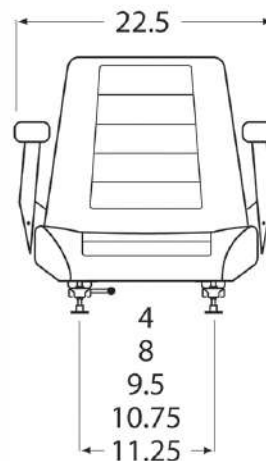

Dimensions: H: 17.5" / W: 18.5" / D: 21"
Adjuster Depth: 11"
Adjuster Width: 8", 9.5", 10.75", 11.25"
Fore/Aft Adjuster: 6"

OPTIONAL FEATURES

WM678 Retractable Belt
WM698 Lap Belt
WM1020 Delta Safety Switch

SEAT SPECS

Dimensions: H: 17.5" / W: 22.5" / D: 21"
Adjuster Depth: 11"
Adjuster Width: 8", 9.5", 10.75", 11.25"
Fore/Aft Adjuster: 6"

OPTIONAL FEATURES

WM678 Retractable Belt
WM698 Lap Belt
WM1020 Delta Safety Switch

SEAT SPECS

Dimensions: H: 19.5" / W: 18" / D: 21.25"
Adjuster Depth: 11"
Adjuster Width: 8", 9.5", 11.25"
Fore/Aft Adjuster: 6"

OPTIONAL FEATURES

WM678 Retractable Belt
WM698 Lap Belt
WM1020 Delta Safety Switch

SEAT SPECS

Dimensions: H: 19.5" / W: 19" / D: 21.25"
Adjuster Depth: 11"
Adjuster Width: 8", 9.5", 11.25"
Fore/Aft Adjuster: 6"

OPTIONAL FEATURES

WM678 Retractable Belt
WM698 Lap Belt
WM1020 Delta Safety Switch