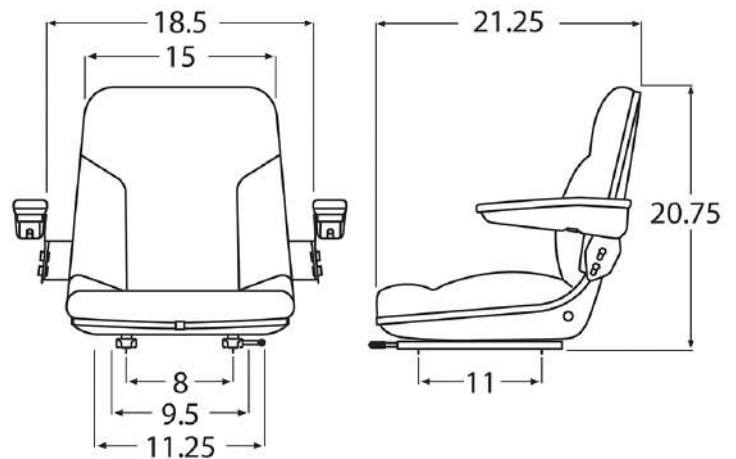

Dimensions: H: 19.5" / W: 18" / D: 21.25"
Adjuster Depth: 11"
Adjuster Width: 8", 9.5", 11.25"
Fore/Aft Adjuster: 6"

OPTIONAL FEATURES

WM678 Retractable Belt
WM698 Lap Belt
WM1020 Delta Safety Switch

WISE

SEAT SPECS

Dimensions: H: 19.5" / W: 18" / D: 21.25"
Adjuster Depth: 11"
Adjuster Width: 8", 9.5", 11.25"
Fore/Aft Adjuster: 6"

OPTIONAL FEATURES

WM678 Retractable Belt
WM698 Lap Belt
WM1020 Delta Safety Switch