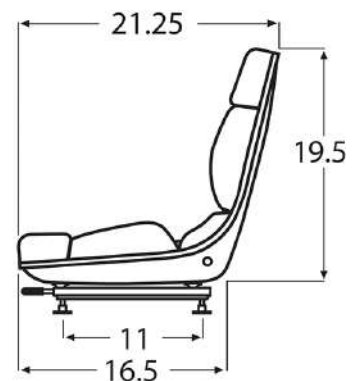

SEAT SPECS

Dimensions: H: 17.5" / W: 22.5" / D: 21"
Adjuster Depth: 11"
Adjuster Width: 8", 9.5", 10.75", 11.25"
Fore/Aft Adjuster: 6"

OPTIONAL FEATURES

WM678 Retractable Belt
WM698 Lap Belt
WM1020 Delta Safety Switch

SEAT SPECS

Dimensions: H: 19.5" / W: 18" / D: 21.25"
Adjuster Depth: 11"
Adjuster Width: 8", 9.5", 11.25"
Fore/Aft Adjuster: 6"

OPTIONAL FEATURES

WM678 Retractable Belt
WM698 Lap Belt
WM1020 Delta Safety Switch

SEAT SPECS

Dimensions: H: 19.5" / W: 19" / D: 21.25"
Adjuster Depth: 11"
Adjuster Width: 8", 9.5", 11.25"
Fore/Aft Adjuster: 6"

OPTIONAL FEATURES

WM678 Retractable Belt
WM698 Lap Belt
WM1020 Delta Safety Switch

SEAT SPECS

Dimensions: H: 19.5" / W: 26" / D: 21.25"
Adjuster Depth: 11"
Adjuster Width: 8", 9.5", 11.25"
Fore/Aft Adjuster: 6"

OPTIONAL FEATURES

WM678 Retractable Belt
WM698 Lap Belt
WM1020 Delta Safety Switch