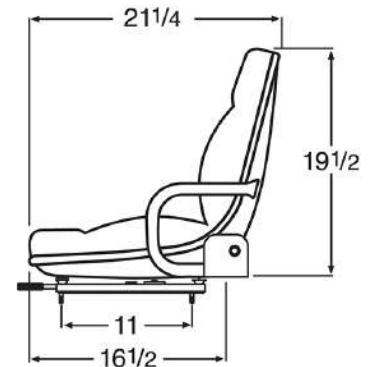

SEAT SPECS

Dimensions: H: 19.75" / W: 22.5" / D: 18.5"
Adjuster Depth: 11"
Adjuster Width: 14.25"
Fore/Aft Adjuster: 6"

OPTIONAL FEATURES

WM678 Retractable Belt
WM698 Lap Belt
WM1020 Delta Safety Switch

WISE

SEAT SPECS

Dimensions: H: 19.75" / W: 22.5" / D: 18.5"
Adjuster Depth: 11"
Adjuster Width: 14.25"
Fore/Aft Adjuster: 6"

OPTIONAL FEATURES

WM678 Retractable Belt
WM698 Lap Belt

Delta Switch Pre-installed

WISE

SEAT SPECS

Dimensions: H: 24" / W: 19" / D: 23.5"
Adjuster Depth: 11"
Adjuster Width: 13"
Fore/Aft Adjuster: 6"

OPTIONAL FEATURES

WM1582 Delta Safety Switch (Twist)

WISE

WM1695

CLARK STYLE SEAT w/ SUSPENSION & RETRACTABLE BELT