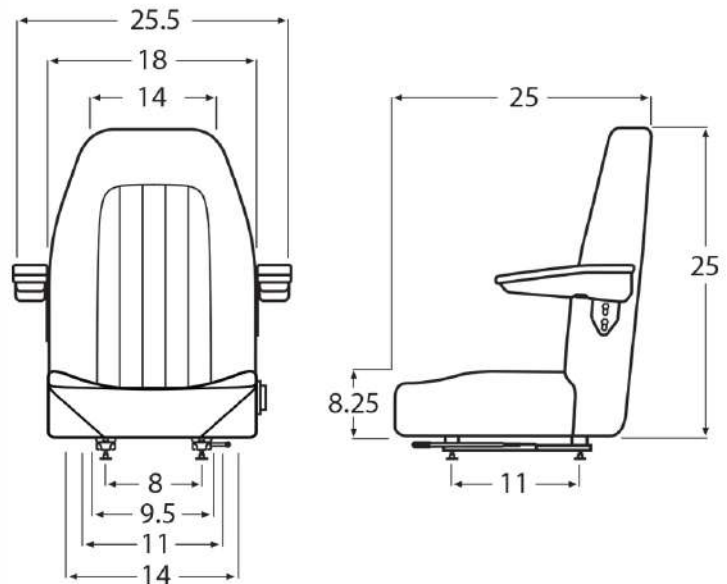

SEAT SPECS

- Dimensions:** H: 25" / W: 18" / D: 25"
Adjuster Depth: 11"
Adjuster Width: 8", 9.5", 11", 14"
Fore/Aft Adjuster: 6"

OPTIONAL FEATURES

- WM1953** Adds Mechanical Suspension
WM1841 Adds Air Powered Suspension

SEAT SPECS

- Dimensions:** H: 25" / W: 25.5" / D: 25"
Adjuster Depth: 11"
Adjuster Width: 8", 9.5", 11", 14"
Fore/Aft Adjuster: 6"

OPTIONAL FEATURES

- WM1953** Adds Mechanical Suspension
WM1841 Adds Air Powered Suspension

SEAT SPECS

- Dimensions:** H: 33" / W: 18" / D: 25"
Adjuster Depth: 11"
Adjuster Width: 8", 9.5", 11", 14"
Fore/Aft Adjuster: 6"

OPTIONAL FEATURES

- WM1953** Adds Mechanical Suspension
WM1841 Adds Air Powered Suspension