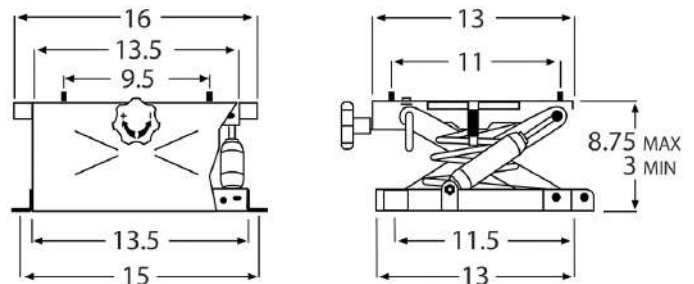

SEAT SPECS

- Dimensions:** H: 33" / W: 24.5" / D: 25"
Adjuster Depth: 11"
Adjuster Width: 8", 9.5", 11", 14"
Fore/Aft Adjuster: 6"

OPTIONAL FEATURES

- WM1953** Adds Mechanical Suspension
WM1841 Adds Air Powered Suspension

SPECS

Dimensions: H: 16" / D: 13.5"
Suspension Height: 8.75" MAX - 3" MIN

OPTIONAL FEATURES

WM678 Retractable Belt
WM698 Lap Belt

WM914

AIR POWERED SEAT SUSPENSION

WM846

MECHANICAL SEAT SUSPENSION