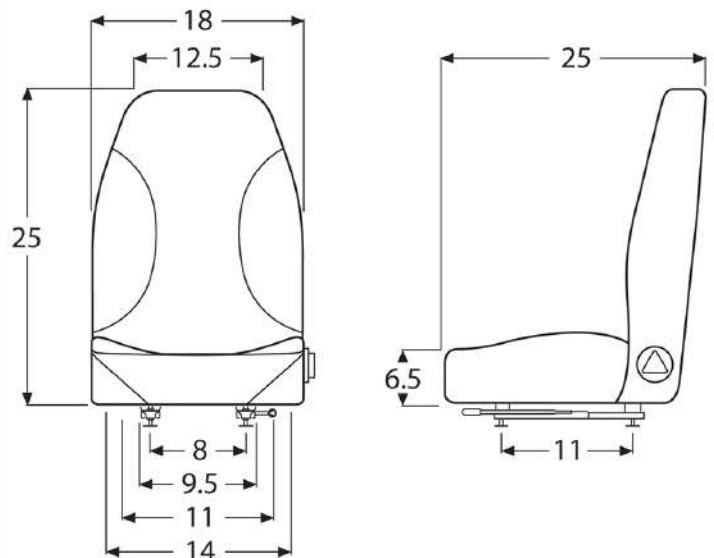

SEAT SPECS

- Dimensions:** H: 25" / W: 18" / D: 25"
Adjuster Depth: 11"
Adjuster Width: 8", 9.5", 11", 14"
Fore/Aft Adjuster: 6"

OPTIONAL FEATURES

- WM1953** Adds Mechanical Suspension
WM1841 Adds Air Powered Suspension

SEAT SPECS

- Dimensions:** H: 25" / W: 25.5" / D: 25"
Adjuster Depth: 11"
Adjuster Width: 8", 9.5", 11", 14"
Fore/Aft Adjuster: 6"

OPTIONAL FEATURES

- WM1953** Adds Mechanical Suspension
WM1841 Adds Air Powered Suspension

SEAT SPECS

- Dimensions:** H: 33" / W: 24.5" / D: 25"
Adjuster Depth: 11"
Adjuster Width: 8", 9.5", 11", 14"
Fore/Aft Adjuster: 6"

OPTIONAL FEATURES

- WM1953** Adds Mechanical Suspension
WM1841 Adds Air Powered Suspension