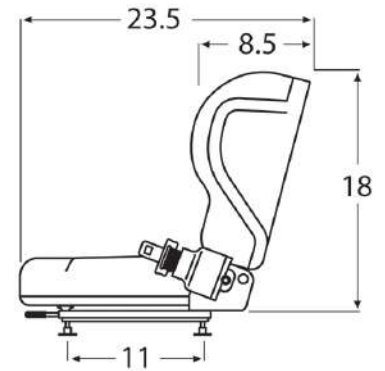

SEAT SPECS

- Dimensions:** H: 18" / W: 21" / D: 23.5"
Adjuster Depth: 11"
Adjuster Width: 13"
Fore/Aft Adjuster: 6"

OPTIONAL FEATURES

- WM1582** Delta Safety Switch (Twist)

WISE

WM1579

TOYOTA STYLE SEAT w/ SUSPENSION & RETRACTABLE BELT

SEAT SPECS

- Dimensions:** H: 18" / W: 21" / D: 23.5"
Adjuster Depth: 11"
Adjuster Width: 13"
Fore/Aft Adjuster: 6"

OPTIONAL FEATURES

- WM1582** Delta Safety Switch (Twist)

WISE

ACCESSORIES

WM1020

DELTA SYSTEMS SAFETY SWITCH - BOLT MOUNT