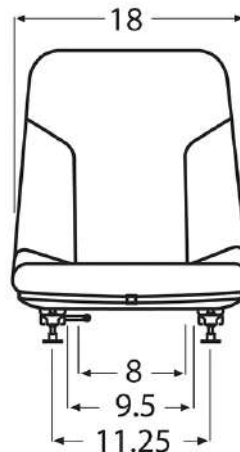

SEAT SPECS

Dimensions: H: 19.5" / W: 26" / D: 21.25"
Adjuster Depth: 11"
Adjuster Width: 8", 9.5", 11.25"
Fore/Aft Adjuster: 6"

OPTIONAL FEATURES

WM678 Retractable Belt
WM698 Lap Belt
WM1020 Delta Safety Switch

SEAT SPECS

Dimensions: H: 19.5" / W: 24" / D: 21.25"
Adjuster Depth: 11"
Adjuster Width: 11.25"
Fore/Aft Adjuster: 6"

OPTIONAL FEATURES

WM1020 Delta Safety Switch

WISE

WM1268-1

YALE STYLE UNIVERSAL MOLDED SEAT ASSEMBLY

Dimensions: H: 19.5" / W: 18" / D: 21.25"
Adjuster Depth: 11"
Adjuster Width: 8", 9.5", 11.25"
Fore/Aft Adjuster: 6"

OPTIONAL FEATURES

WM678 Retractable Belt
WM698 Lap Belt
WM1020 Delta Safety Switch

WISE

SEAT SPECS

Dimensions: H: 19.5" / W: 18" / D: 21.25"
Adjuster Depth: 11"
Adjuster Width: 8", 9.5", 11.25"
Fore/Aft Adjuster: 6"

OPTIONAL FEATURES

WM678 Retractable Belt
WM698 Lap Belt
WM1020 Delta Safety Switch