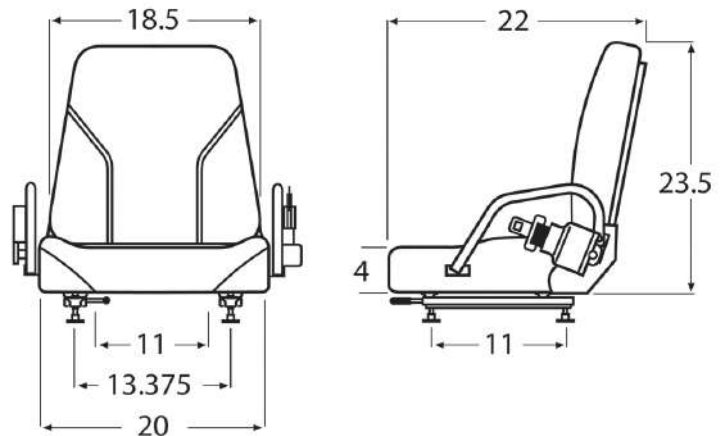

WISE

WM1077

NISSAN STYLE FOLD DOWN UNIVERSAL SEAT ASSEMBLY

FEATURES

- No-sag Spring Construction
- Folding Back Rest w/ Adjustable Angle
- Retractable Seat Belt
- Sewn Heavy Duty Black Vinyl Covering
- Black Powder Coated, 14 Guage Steel Tubing
- Contour Molded Foam Pack
- Operator Pouch on Back Rest

SEAT SPECS

1. **Dimensions:** H: 23.5" / W: 20" / D: 22"
   Adjuster Depth: 11"
   Adjuster Width: 11", 13.375"
   Fore/Aft Adjuster: 6"