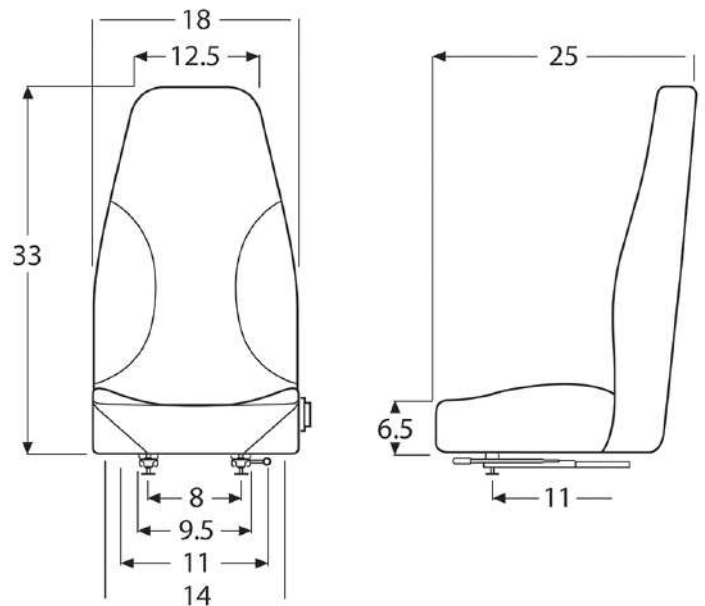

SEAT SPECS

- Dimensions:** H: 25" / W: 25.5" / D: 25"
Adjuster Depth: 11"
Adjuster Width: 8", 9.5", 11", 14"
Fore/Aft Adjuster: 6"

OPTIONAL FEATURES

- WM1953** Adds Mechanical Suspension
WM1841 Adds Air Powered Suspension

SEAT SPECS

- Dimensions:** H: 33" / W: 18" / D: 25"
Adjuster Depth: 11"
Adjuster Width: 8", 9.5", 11", 14"
Fore/Aft Adjuster: 6"

OPTIONAL FEATURES

- WM1953** Adds Mechanical Suspension
WM1841 Adds Air Powered Suspension

SEAT SPECS

- Dimensions:** H: 33" / W: 24.5" / D: 25"
Adjuster Depth: 11"
Adjuster Width: 8", 9.5", 11", 14"
Fore/Aft Adjuster: 6"

OPTIONAL FEATURES

- WM1953** Adds Mechanical Suspension
WM1841 Adds Air Powered Suspension