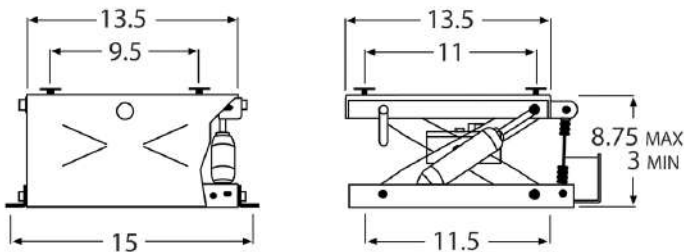

SPECS

Dimensions: H: 16" / D: 13.5"
Suspension Height: 8.75" MAX - 3" MIN

OPTIONAL FEATURES

WM678 Retractable Belt
WM698 Lap Belt

WM914

AIR POWERED SEAT SUSPENSION

WM846

MECHANICAL SEAT SUSPENSION