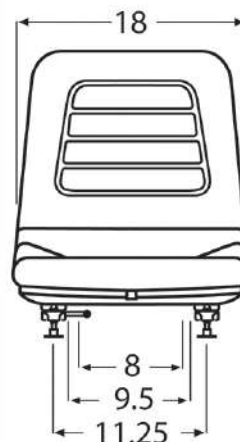

Dimensions: H: 17.5" / W: 18.5" / D: 21"
Adjuster Depth: 11"
Adjuster Width: 8", 9.5", 10.75", 11.25"
Fore/Aft Adjuster: 6"

OPTIONAL FEATURES

WM678 Retractable Belt
WM698 Lap Belt
WM1020 Delta Safety Switch

SEAT SPECS

Dimensions: H: 17.5" / W: 22.5" / D: 21"
Adjuster Depth: 11"
Adjuster Width: 8", 9.5", 10.75", 11.25"
Fore/Aft Adjuster: 6"

OPTIONAL FEATURES

WM678 Retractable Belt
WM698 Lap Belt
WM1020 Delta Safety Switch

SEAT SPECS

Dimensions: H: 19.5" / W: 18" / D: 21.25"
Adjuster Depth: 11"
Adjuster Width: 8", 9.5", 11.25"
Fore/Aft Adjuster: 6"

OPTIONAL FEATURES

WM678 Retractable Belt
WM698 Lap Belt
WM1020 Delta Safety Switch

SEAT SPECS

Dimensions: H: 19.5" / W: 19" / D: 21.25"
Adjuster Depth: 11"
Adjuster Width: 8", 9.5", 11.25"
Fore/Aft Adjuster: 6"

OPTIONAL FEATURES

WM678 Retractable Belt
WM698 Lap Belt
WM1020 Delta Safety Switch