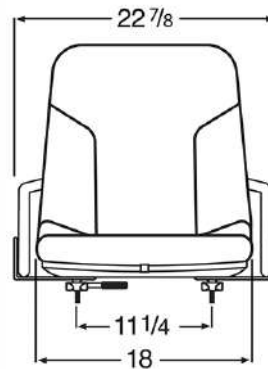

SEAT SPECS

Dimensions: H: 19.5" / W: 22.875" / D: 21.25"
Adjuster Depth: 11"
Adjuster Width: 11.25"
Fore/Aft Adjuster: 6"

OPTIONAL FEATURES

WM678 Delta Safety Switch

WISE

9711411400

CATERPILLAR STYLE SEAT w/ HIP RESTRAINTS & RETRACTABLE BELT

SEAT SPECS

Dimensions: H: 19.5" / W: 24" / D: 21.25"
Adjuster Depth: 11"
Adjuster Width: 12.625"
Fore/Aft Adjuster: 6"

OPTIONAL FEATURES

WM1020 Delta Safety Switch

WISE

WM1708P

DOOSAN STYLE FOLD DOWN SEAT ASSEMBLY w/ HIP RESTRAINTS

SEAT SPECS

Dimensions: H: 19.75" / W: 22.5" / D: 18.5"
Adjuster Depth: 11"
Adjuster Width: 14.25"
Fore/Aft Adjuster: 6"

OPTIONAL FEATURES

WM678 Retractable Belt
WM698 Lap Belt
WM1020 Delta Safety Switch

WISE

SEAT SPECS

Dimensions: H: 19.75" / W: 22.5" / D: 18.5"
Adjuster Depth: 11"
Adjuster Width: 14.25"
Fore/Aft Adjuster: 6"

OPTIONAL FEATURES

WM678 Retractable Belt
WM698 Lap Belt

Delta Switch Pre-installed

WISE