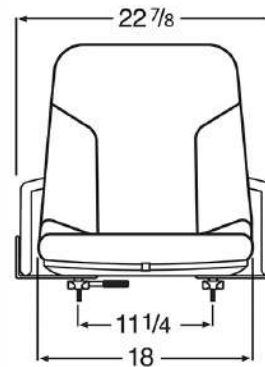

SEAT SPECS

Dimensions: H: 19.5" / W: 24" / D: 21.25"
Adjuster Depth: 11"
Adjuster Width: 12.625"
Fore/Aft Adjuster: 6"

OPTIONAL FEATURES

WM1020 Delta Safety Switch

WISE

WM1708P

DOOSAN STYLE FOLD DOWN SEAT ASSEMBLY w/ HIP RESTRAINTS

SEAT SPECS

Dimensions: H: 19.75" / W: 22.5" / D: 18.5"
Adjuster Depth: 11"
Adjuster Width: 14.25"
Fore/Aft Adjuster: 6"

OPTIONAL FEATURES

WM678 Retractable Belt
WM698 Lap Belt
WM1020 Delta Safety Switch

WISE

SEAT SPECS

Dimensions: H: 19.75" / W: 22.5" / D: 18.5"
Adjuster Depth: 11"
Adjuster Width: 14.25"
Fore/Aft Adjuster: 6"

OPTIONAL FEATURES

WM678 Retractable Belt
WM698 Lap Belt

Delta Switch Pre-installed

WISE

SEAT SPECS

Dimensions: H: 24" / W: 19" / D: 23.5"
Adjuster Depth: 11"
Adjuster Width: 13"
Fore/Aft Adjuster: 6"

OPTIONAL FEATURES

WM1582 Delta Safety Switch (Twist)

WISE

WM1695

CLARK STYLE SEAT w/ SUSPENSION & RETRACTABLE BELT