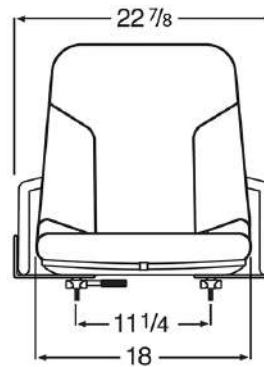

SEAT SPECS

Dimensions: H: 19.5" / W: 26" / D: 21.25"
Adjuster Depth: 11"
Adjuster Width: 8", 9.5", 11.25"
Fore/Aft Adjuster: 6"

OPTIONAL FEATURES

WM678 Retractable Belt
WM698 Lap Belt
WM1020 Delta Safety Switch

SEAT SPECS

Dimensions: H: 19.5" / W: 18" / D: 21.25"
Adjuster Depth: 11"
Adjuster Width: 8", 9.5", 11.25"
Fore/Aft Adjuster: 6"

OPTIONAL FEATURES

WM678 Retractable Belt
WM698 Lap Belt
WM1020 Delta Safety Switch

SEAT SPECS

Dimensions: H: 19.5" / W: 22.875" / D: 21.25"
Adjuster Depth: 11"
Adjuster Width: 11.25"
Fore/Aft Adjuster: 6"

OPTIONAL FEATURES

WM678 Delta Safety Switch

WISE

9711411400

CATERPILLAR STYLE SEAT w/ HIP RESTRAINTS & RETRACTABLE BELT

SEAT SPECS

Dimensions: H: 19.5" / W: 24" / D: 21.25"
Adjuster Depth: 11"
Adjuster Width: 12.625"
Fore/Aft Adjuster: 6"

OPTIONAL FEATURES

WM1020 Delta Safety Switch

WISE

WM1708P

DOOSAN STYLE FOLD DOWN SEAT ASSEMBLY w/ HIP RESTRAINTS