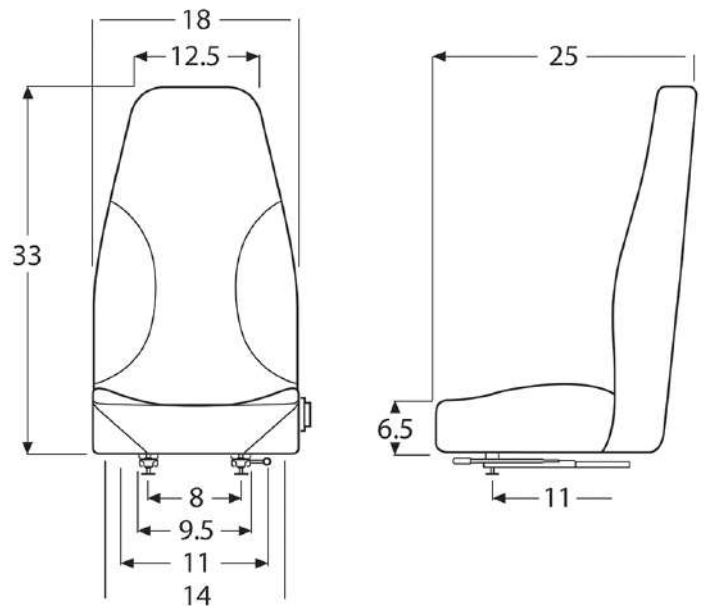

SEAT SPECS

- Dimensions:** H: 25" / W: 25.5" / D: 25"
Adjuster Depth: 11"
Adjuster Width: 8", 9.5", 11", 14"
Fore/Aft Adjuster: 6"

OPTIONAL FEATURES

- WM1953** Adds Mechanical Suspension
WM1841 Adds Air Powered Suspension

SEAT SPECS

- Dimensions:** H: 33" / W: 18" / D: 25"
Adjuster Depth: 11"
Adjuster Width: 8", 9.5", 11", 14"
Fore/Aft Adjuster: 6"

OPTIONAL FEATURES

- WM1953** Adds Mechanical Suspension
WM1841 Adds Air Powered Suspension

SEAT SPECS

- Dimensions:** H: 33" / W: 24.5" / D: 25"
Adjuster Depth: 11"
Adjuster Width: 8", 9.5", 11", 14"
Fore/Aft Adjuster: 6"

OPTIONAL FEATURES

- WM1953** Adds Mechanical Suspension
WM1841 Adds Air Powered Suspension