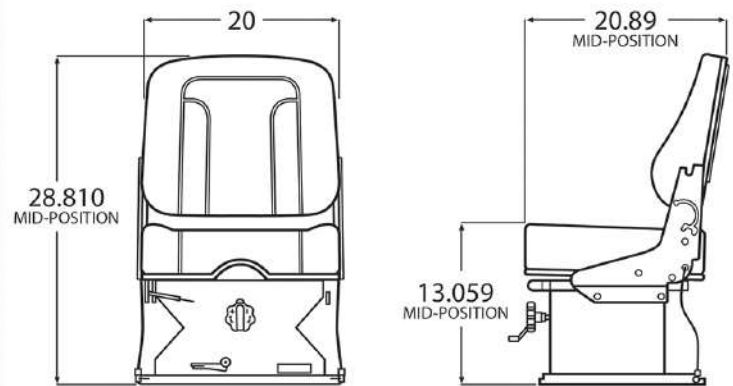

SEAT SPECS

- Dimensions:** H: 25" / W: 25.5" / D: 25"
Adjuster Depth: 11"
Adjuster Width: 8", 9.5", 11", 14"
Fore/Aft Adjuster: 6"

OPTIONAL FEATURES

- WM1953** Adds Mechanical Suspension
WM1841 Adds Air Powered Suspension

SEAT SPECS

- Dimensions:** H: 33" / W: 18" / D: 25"
Adjuster Depth: 11"
Adjuster Width: 8", 9.5", 11", 14"
Fore/Aft Adjuster: 6"

OPTIONAL FEATURES

- WM1953** Adds Mechanical Suspension
WM1841 Adds Air Powered Suspension

SEAT SPECS

- Dimensions:** H: 33" / W: 24.5" / D: 25"
Adjuster Depth: 11"
Adjuster Width: 8", 9.5", 11", 14"
Fore/Aft Adjuster: 6"

OPTIONAL FEATURES

- WM1953** Adds Mechanical Suspension
WM1841 Adds Air Powered Suspension

SEAT SPECS

- Dimensions:** H: 33" / W: 24.5" / D: 25"
Adjuster Depth: 15.75"
Adjuster Width: 15"
Suspension Height: 8.75" MAX - 3" MIN

WISE

SUSPENSIONS

FEATURES

- Heavy Duty Shocks
- 5" Suspension Travel
- Meets Vibration Requirements for Earth Moving Equipment
- All Controls Move with Top of Suspension
- Black Powder Coated Steel Construction
- Adjustable Operator Weight Position: 130-300 lbs. When Seated
- Seat Belt Ready