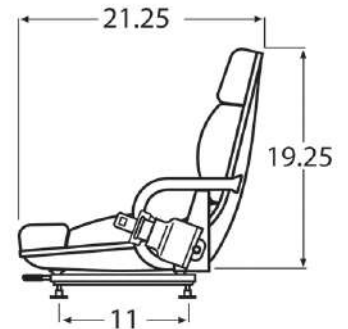

SEAT SPECS

Dimensions: H: 19.5" / W: 19" / D: 21.25"
Adjuster Depth: 11"
Adjuster Width: 8", 9.5", 11.25"
Fore/Aft Adjuster: 6"

OPTIONAL FEATURES

WM678 Retractable Belt
WM698 Lap Belt
WM1020 Delta Safety Switch

SEAT SPECS

Dimensions: H: 19.5" / W: 26" / D: 21.25"
Adjuster Depth: 11"
Adjuster Width: 8", 9.5", 11.25"
Fore/Aft Adjuster: 6"

OPTIONAL FEATURES

WM678 Retractable Belt
WM698 Lap Belt
WM1020 Delta Safety Switch

SEAT SPECS

Dimensions: H: 19.5" / W: 24" / D: 21.25"
Adjuster Depth: 11"
Adjuster Width: 11.25"
Fore/Aft Adjuster: 6"

OPTIONAL FEATURES

WM1020 Delta Safety Switch

WISE

WM1268-1

YALE STYLE UNIVERSAL MOLDED SEAT ASSEMBLY

Dimensions: H: 19.5" / W: 18" / D: 21.25"
Adjuster Depth: 11"
Adjuster Width: 8", 9.5", 11.25"
Fore/Aft Adjuster: 6"

OPTIONAL FEATURES

WM678 Retractable Belt
WM698 Lap Belt
WM1020 Delta Safety Switch

WISE