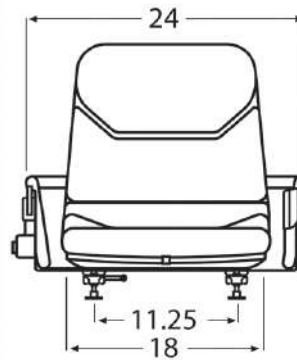

SEAT SPECS

Dimensions: H: 19.5" / W: 19" / D: 21.25"
Adjuster Depth: 11"
Adjuster Width: 8", 9.5", 11.25"
Fore/Aft Adjuster: 6"

OPTIONAL FEATURES

WM678 Retractable Belt
WM698 Lap Belt
WM1020 Delta Safety Switch

SEAT SPECS

Dimensions: H: 19.5" / W: 26" / D: 21.25"
Adjuster Depth: 11"
Adjuster Width: 8", 9.5", 11.25"
Fore/Aft Adjuster: 6"

OPTIONAL FEATURES

WM678 Retractable Belt
WM698 Lap Belt
WM1020 Delta Safety Switch

SEAT SPECS

Dimensions: H: 19.5" / W: 24" / D: 21.25"
Adjuster Depth: 11"
Adjuster Width: 11.25"
Fore/Aft Adjuster: 6"

OPTIONAL FEATURES

WM1020 Delta Safety Switch

WISE

WM1268-1

YALE STYLE UNIVERSAL MOLDED SEAT ASSEMBLY

Dimensions: H: 19.5" / W: 18" / D: 21.25"
Adjuster Depth: 11"
Adjuster Width: 8", 9.5", 11.25"
Fore/Aft Adjuster: 6"

OPTIONAL FEATURES

WM678 Retractable Belt
WM698 Lap Belt
WM1020 Delta Safety Switch

WISE