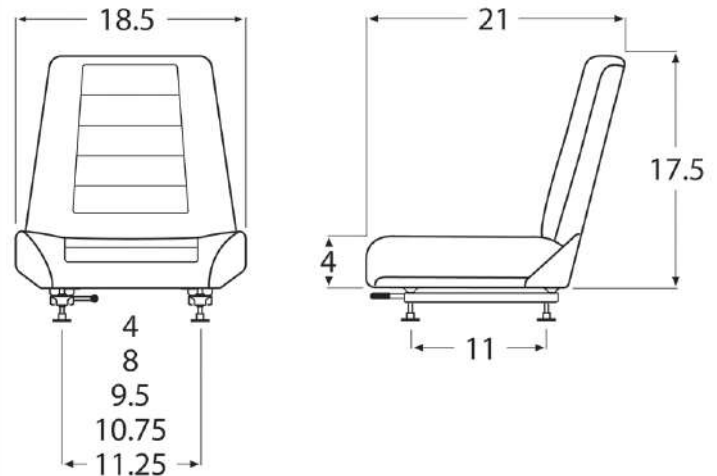

Dimensions: H: 17.5" / W: 18.5" / D: 21"
Adjuster Depth: 11"
Adjuster Width: 8", 9.5", 10.75", 11.25"
Fore/Aft Adjuster: 6"

OPTIONAL FEATURES

WM678 Retractable Belt
WM698 Lap Belt
WM1020 Delta Safety Switch

SEAT SPECS

Dimensions: H: 17.5" / W: 22.5" / D: 21"
Adjuster Depth: 11"
Adjuster Width: 8", 9.5", 10.75", 11.25"
Fore/Aft Adjuster: 6"

OPTIONAL FEATURES

WM678 Retractable Belt
WM698 Lap Belt
WM1020 Delta Safety Switch

SEAT SPECS

Dimensions: H: 19.5" / W: 18" / D: 21.25"
Adjuster Depth: 11"
Adjuster Width: 8", 9.5", 11.25"
Fore/Aft Adjuster: 6"

OPTIONAL FEATURES

WM678 Retractable Belt
WM698 Lap Belt
WM1020 Delta Safety Switch

SEAT SPECS

Dimensions: H: 19.5" / W: 19" / D: 21.25"
Adjuster Depth: 11"
Adjuster Width: 8", 9.5", 11.25"
Fore/Aft Adjuster: 6"

OPTIONAL FEATURES

WM678 Retractable Belt
WM698 Lap Belt
WM1020 Delta Safety Switch