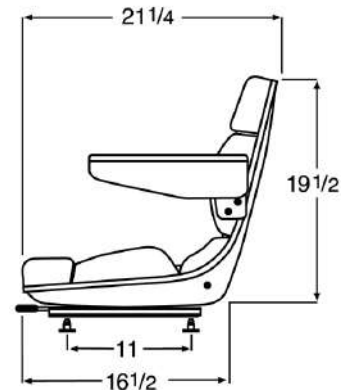

SEAT SPECS

Dimensions: H: 19.5" / W: 18" / D: 21.25"
Adjuster Depth: 11"
Adjuster Width: 8", 9.5", 11.25"
Fore/Aft Adjuster: 6"

OPTIONAL FEATURES

WM678 Retractable Belt
WM698 Lap Belt
WM1020 Delta Safety Switch

SEAT SPECS

Dimensions: H: 19.5" / W: 19" / D: 21.25"
Adjuster Depth: 11"
Adjuster Width: 8", 9.5", 11.25"
Fore/Aft Adjuster: 6"

OPTIONAL FEATURES

WM678 Retractable Belt
WM698 Lap Belt
WM1020 Delta Safety Switch

SEAT SPECS

Dimensions: H: 19.5" / W: 26" / D: 21.25"
Adjuster Depth: 11"
Adjuster Width: 8", 9.5", 11.25"
Fore/Aft Adjuster: 6"

OPTIONAL FEATURES

WM678 Retractable Belt
WM698 Lap Belt
WM1020 Delta Safety Switch

SEAT SPECS

Dimensions: H: 19.5" / W: 24" / D: 21.25"
Adjuster Depth: 11"
Adjuster Width: 11.25"
Fore/Aft Adjuster: 6"

OPTIONAL FEATURES

WM1020 Delta Safety Switch

WISE

WM1268-1

YALE STYLE UNIVERSAL MOLDED SEAT ASSEMBLY