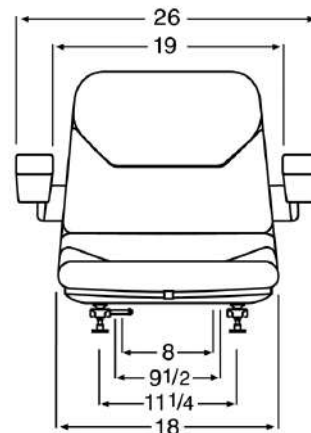

SEAT SPECS

Dimensions: H: 19.5" / W: 18" / D: 21.25"
Adjuster Depth: 11"
Adjuster Width: 8", 9.5", 11.25"
Fore/Aft Adjuster: 6"

OPTIONAL FEATURES

WM678 Retractable Belt
WM698 Lap Belt
WM1020 Delta Safety Switch

SEAT SPECS

Dimensions: H: 19.5" / W: 19" / D: 21.25"
Adjuster Depth: 11"
Adjuster Width: 8", 9.5", 11.25"
Fore/Aft Adjuster: 6"

OPTIONAL FEATURES

WM678 Retractable Belt
WM698 Lap Belt
WM1020 Delta Safety Switch

SEAT SPECS

Dimensions: H: 19.5" / W: 26" / D: 21.25"
Adjuster Depth: 11"
Adjuster Width: 8", 9.5", 11.25"
Fore/Aft Adjuster: 6"

OPTIONAL FEATURES

WM678 Retractable Belt
WM698 Lap Belt
WM1020 Delta Safety Switch

SEAT SPECS

Dimensions: H: 19.5" / W: 24" / D: 21.25"
Adjuster Depth: 11"
Adjuster Width: 11.25"
Fore/Aft Adjuster: 6"

OPTIONAL FEATURES

WM1020 Delta Safety Switch

WISE

WM1268-1

YALE STYLE UNIVERSAL MOLDED SEAT ASSEMBLY