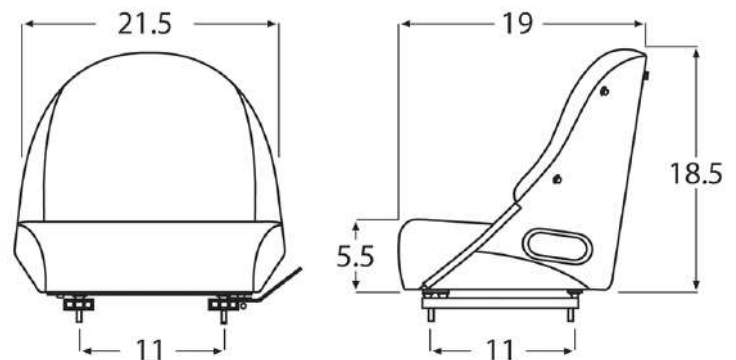

WISE

WM748

UNIVERSAL BUCKET SEAT ASSEMBLY

FEATURES

- Black Powder Coated Steel Pan
- Sewn Heavy Duty Black Vinyl Covering
- Full Depth Foam Padding
- Dual Inset Handles on Back Rest

SEAT SPECS

Dimensions: H: 18.5" / W: 24" / D: 21"
Adjuster Depth: 11"
Adjuster Width: 9.5", 11.25"
Fore/Aft Adjuster: 6"