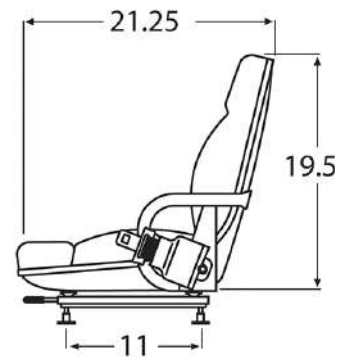

SEAT SPECS

Dimensions: H: 19.5" / W: 18" / D: 21.25"
Adjuster Depth: 11"
Adjuster Width: 8", 9.5", 11.25"
Fore/Aft Adjuster: 6"

OPTIONAL FEATURES

WM678 Retractable Belt
WM698 Lap Belt
WM1020 Delta Safety Switch

SEAT SPECS

Dimensions: H: 19.5" / W: 22.875" / D: 21.25"
Adjuster Depth: 11"
Adjuster Width: 11.25"
Fore/Aft Adjuster: 6"

OPTIONAL FEATURES

WM678 Delta Safety Switch

WISE

9711411400

CATERPILLAR STYLE SEAT w/ HIP RESTRAINTS & RETRACTABLE BELT

SEAT SPECS

Dimensions: H: 19.5" / W: 24" / D: 21.25"
Adjuster Depth: 11"
Adjuster Width: 12.625"
Fore/Aft Adjuster: 6"

OPTIONAL FEATURES

WM1020 Delta Safety Switch

WISE

WM1708P

DOOSAN STYLE FOLD DOWN SEAT ASSEMBLY w/ HIP RESTRAINTS

SEAT SPECS

Dimensions: H: 19.75" / W: 22.5" / D: 18.5"
Adjuster Depth: 11"
Adjuster Width: 14.25"
Fore/Aft Adjuster: 6"

OPTIONAL FEATURES

WM678 Retractable Belt
WM698 Lap Belt
WM1020 Delta Safety Switch

WISE