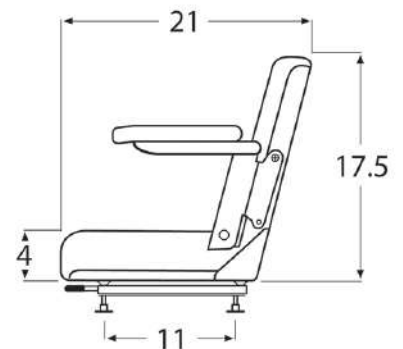

Dimensions: H: 17.5" / W: 18.5" / D: 21"
Adjuster Depth: 11"
Adjuster Width: 8", 9.5", 10.75", 11.25"
Fore/Aft Adjuster: 6"

OPTIONAL FEATURES

WM678 Retractable Belt
WM698 Lap Belt
WM1020 Delta Safety Switch

WISE

WM684

UNIVERSAL BUCKET SEAT w/ ARM RESTS

FEATURES

- Adjustable Folding Arm Rests
- 14 gauge, Black Powder Coated Steel Pan
- Sewn Heavy Duty Black Vinyl Covering
- Contoured Seat and Back Rest
- Full Depth Foam Construction
- Seat Belt Mountings
- Bolt on Safety Switch Ready

SEAT SPECS

Dimensions: H: 17.5" / W: 22.5" / D: 21"
Adjuster Depth: 11"
Adjuster Width: 8", 9.5", 10.75", 11.25"
Fore/Aft Adjuster: 6"

OPTIONAL FEATURES

WM678 Retractable Belt
WM698 Lap Belt
WM1020 Delta Safety Switch

SEAT SPECS

Dimensions: H: 19.5" / W: 18" / D: 21.25"
Adjuster Depth: 11"
Adjuster Width: 8", 9.5", 11.25"
Fore/Aft Adjuster: 6"

OPTIONAL FEATURES

WM678 Retractable Belt
WM698 Lap Belt
WM1020 Delta Safety Switch