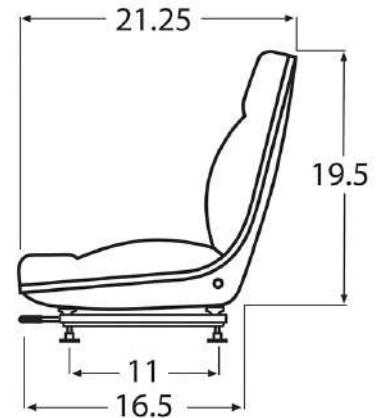

SEAT SPECS

Dimensions: H: 19.5" / W: 26" / D: 21.25"
Adjuster Depth: 11"
Adjuster Width: 8", 9.5", 11.25"
Fore/Aft Adjuster: 6"

OPTIONAL FEATURES

WM678 Retractable Belt
WM698 Lap Belt
WM1020 Delta Safety Switch

SEAT SPECS

Dimensions: H: 19.5" / W: 24" / D: 21.25"
Adjuster Depth: 11"
Adjuster Width: 11.25"
Fore/Aft Adjuster: 6"

OPTIONAL FEATURES

WM1020 Delta Safety Switch

WISE

WM1268-1

YALE STYLE UNIVERSAL MOLDED SEAT ASSEMBLY

Dimensions: H: 19.5" / W: 18" / D: 21.25"
Adjuster Depth: 11"
Adjuster Width: 8", 9.5", 11.25"
Fore/Aft Adjuster: 6"

OPTIONAL FEATURES

WM678 Retractable Belt
WM698 Lap Belt
WM1020 Delta Safety Switch

WISE

SEAT SPECS

Dimensions: H: 19.5" / W: 18" / D: 21.25"
Adjuster Depth: 11"
Adjuster Width: 8", 9.5", 11.25"
Fore/Aft Adjuster: 6"

OPTIONAL FEATURES

WM678 Retractable Belt
WM698 Lap Belt
WM1020 Delta Safety Switch