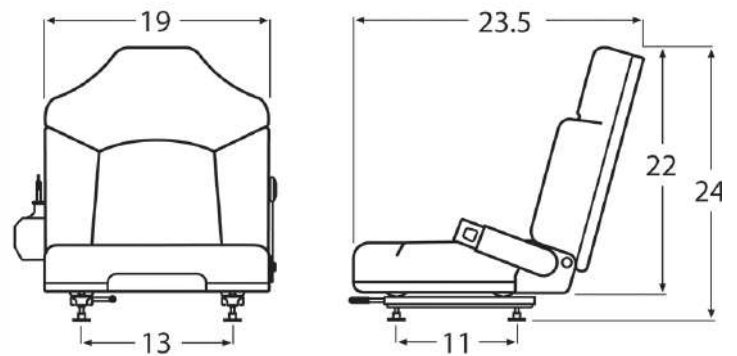

SEAT SPECS

Dimensions: H: 19.75" / W: 22.5" / D: 18.5"
Adjuster Depth: 11"
Adjuster Width: 14.25"
Fore/Aft Adjuster: 6"

OPTIONAL FEATURES

WM678 Retractable Belt
WM698 Lap Belt

Delta Switch Pre-installed

WISE

SEAT SPECS

Dimensions: H: 24" / W: 19" / D: 23.5"
Adjuster Depth: 11"
Adjuster Width: 13"
Fore/Aft Adjuster: 6"

OPTIONAL FEATURES

WM1582 Delta Safety Switch (Twist)

WISE

WM1695

CLARK STYLE SEAT w/ SUSPENSION & RETRACTABLE BELT