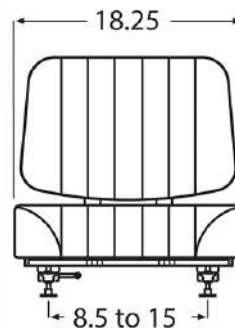

SEAT SPECS

Dimensions: H: 19.75" / W: 22.5" / D: 18.5"
Adjuster Depth: 11"
Adjuster Width: 14.25"
Fore/Aft Adjuster: 6"

OPTIONAL FEATURES

WM678 Retractable Belt
WM698 Lap Belt

Delta Switch Pre-installed

WISE

SEAT SPECS

Dimensions: H: 24" / W: 19" / D: 23.5"
Adjuster Depth: 11"
Adjuster Width: 13"
Fore/Aft Adjuster: 6"

OPTIONAL FEATURES

WM1582 Delta Safety Switch (Twist)

WISE

WM1077

NISSAN STYLE FOLD DOWN UNIVERSAL SEAT ASSEMBLY

SEAT SPECS

- Dimensions:** H: 23.5" / W: 20" / D: 22"
Adjuster Depth: 11"
Adjuster Width: 11", 13.375"
Fore/Aft Adjuster: 6"

WISE

997198

CLARK STYLE 2 PIECE UNIVERSAL SEAT ASSEMBLY

FEATURES

- Seperate Back Rest and Seat Cushion
- ABS Back Cap
- Sewn, Heavy Duty Black Vinyl Covering
- Full Depth Foam Construction
- Seat Belt Ready

SEAT SPECS

Dimensions: H: 18" / W: 18.25" / D: 21"
Adjuster Depth: 11"
Adjuster Width: 8.5 to 15"
Fore/Aft Adjuster: 6"

OPTIONAL FEATURES

WM678 Retractable Belt
WM698 Lap Belt

WISE

WM1357

TOYOTA STYLE MOLDED SEAT ASSEMBLY w/ RETRACTABLE BELT