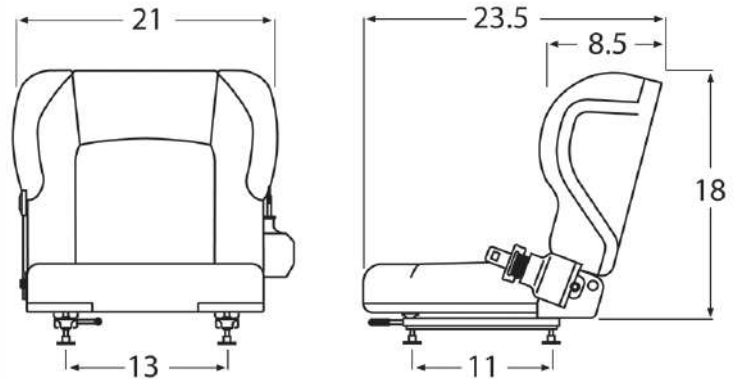

SEAT SPECS

Dimensions: H: 18" / W: 18.25" / D: 21"
Adjuster Depth: 11"
Adjuster Width: 8.5 to 15"
Fore/Aft Adjuster: 6"

OPTIONAL FEATURES

WM678 Retractable Belt
WM698 Lap Belt

WISE

WM1357

TOYOTA STYLE MOLDED SEAT ASSEMBLY w/ RETRACTABLE BELT

SEAT SPECS

- Dimensions:** H: 18" / W: 21" / D: 23.5"
Adjuster Depth: 11"
Adjuster Width: 13"
Fore/Aft Adjuster: 6"

OPTIONAL FEATURES

- WM1582** Delta Safety Switch (Twist)

WISE

WM1579

TOYOTA STYLE SEAT w/ SUSPENSION & RETRACTABLE BELT