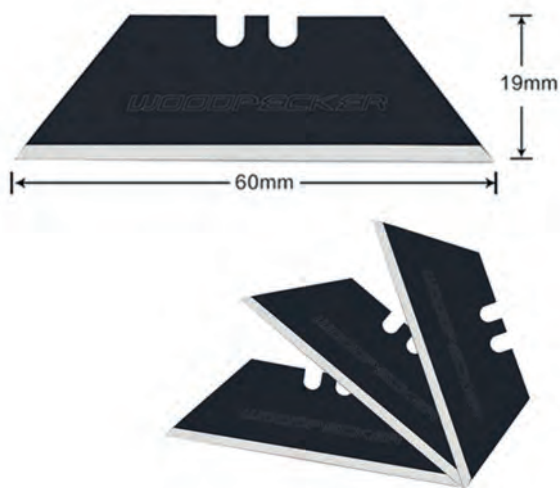

CASTECH

LIJIE T1600

Large Format Trimmer

Reliability meets performance

Make safe effective trims with enhanced efficiency with the LIJIE T1600's high precision knife and safety cutting head. Its fast flick action clamp provides users with optimal clamp pressure, ensuring the security of your media.

The trimmer comes with a basket to catch your trimmings as well.

The trimmer can only be operated manually, it does not require any electrical components such as a compressor.

In addition, the T1600 comes with the ability to cut substrates of different thickness, such as foam with it's adjustable blade depth feature.

Specifications:

Max Cut Width	1600mm
Type of Blade Used	Standard Utility Blade
Dimension (mm)	1800 x 510 x 870
Weight	22kg

Easily Replaceable Parts

With the LIJIE T1600 Large Format Trimmer, you can easily find spare parts for your consumables.

The T1600 utilizes a standard utility blade cutter that is easily available in any hardware store.

Safety Feature

The T1600 Large Format Trimmer, is equipped with an ergonomic protective cover. This prevents injury and easy usability as well.