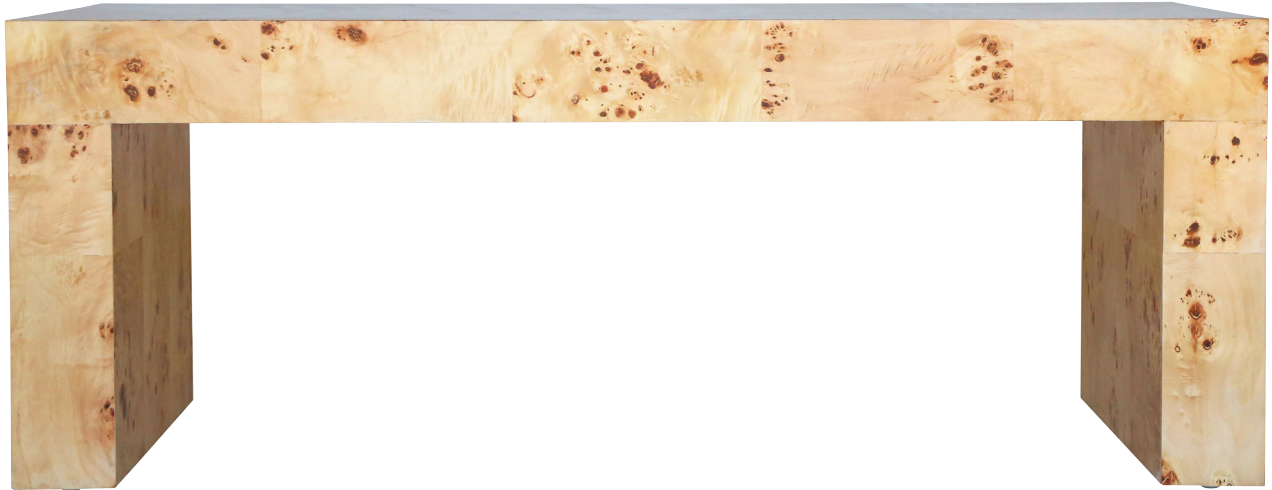

**CHLOÉ**  
Burl Coffee Table

---

**ABOUT**

SKU: CHL109

Waterfall coffee table  
with warm burl wood veneer.

**MATERIALS**

Mindi Wood &  
Mappa Burl Veneer

**FINISH**

Burl Veneer with  
Satin Topcoat

**DIMENSIONS**

Height: 18"  
Width: 48"  
Depth: 24"