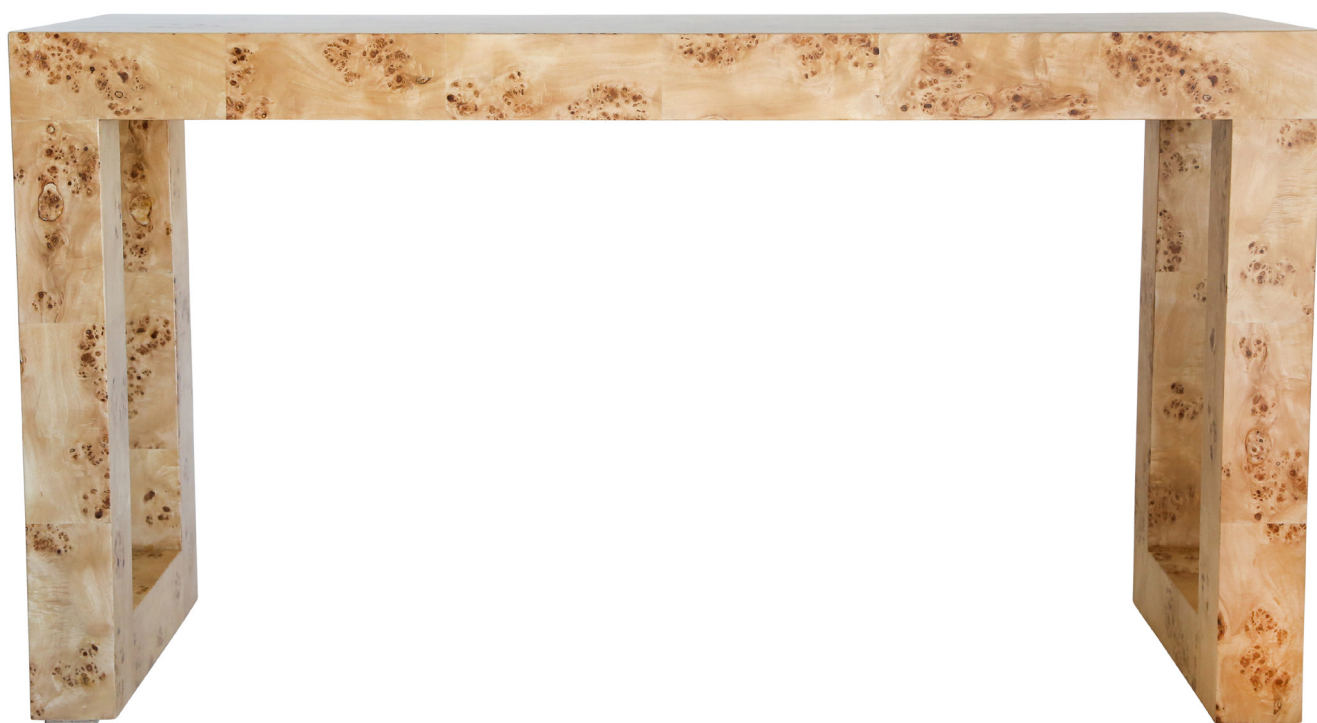

CHLOÉ
Burl Console Table

ABOUT

SKU: CHL104

Parsons style console with warm burl wood veneer.

MATERIALS

Mindi Wood & Mappa
Burl Wood Veneer

FINISH

Burl Veneer with
Satin Topcoat

DIMENSIONS

Height: 33"
Width: 60"
Depth: 20"