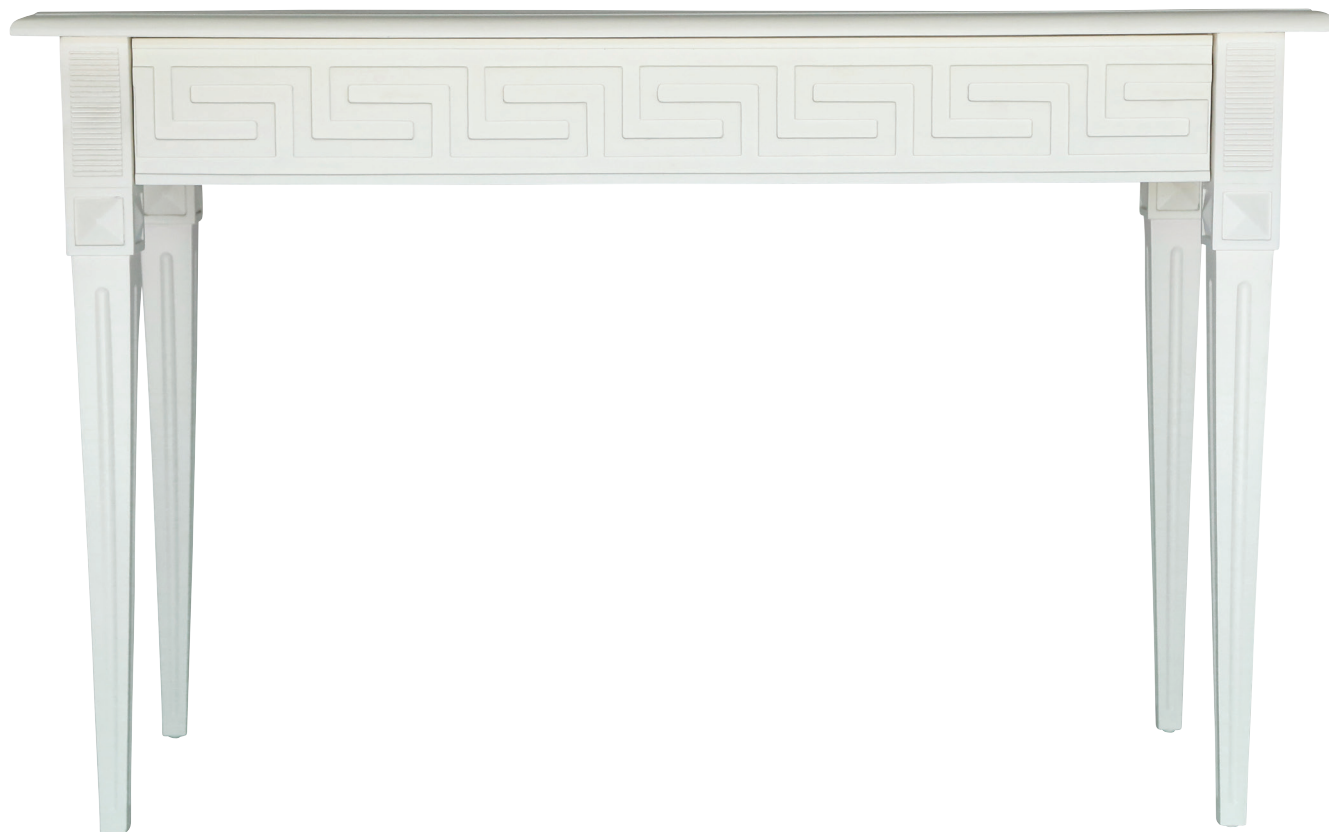

ATHENA Console

ABOUT

SKU: ATH101

A Swedish Gustavian inspired console table with Greek key detail on all sides and a concealed apron drawer. Features a smooth, painted Ivory finish. The perfect size for an entryway table, writing desk or dressing vanity.

MATERIALS

Mango Wood

FINISH

Ivory

DIMENSIONS

Height: 31"
Width: 48"
Depth: 20"