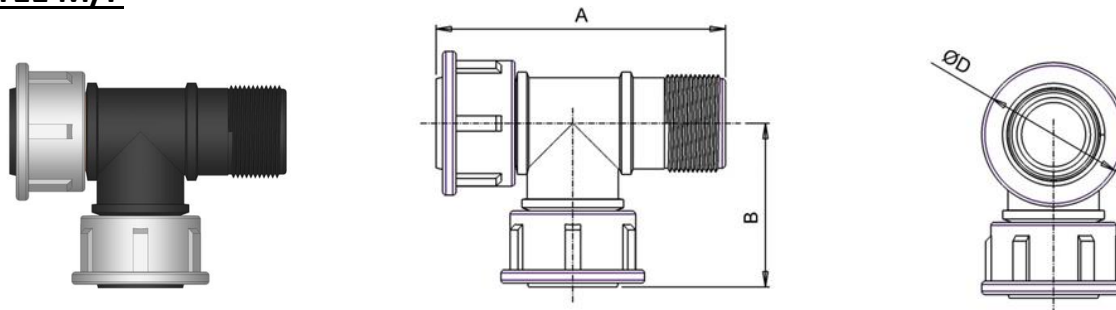

TEE

Cat. Number	Size	Metric Units (mm)			U.S. Units (inch)		
		A	B	D	A	B	D
STF1	1"F X 1"F x 1"F	89	53	46.5	3.50	2.09	1.83
STF112	1 ¹ / ₂ "F X 1 ¹ / ₂ "F x 1 ¹ / ₂ "F	162.5	80	61	6.40	3.15	2.40
STF2	2"F X 2"F x 2"F	153	84.5	61	6.12	3.33	2.40

TEE M/F

Cat. Number	Size	Metric Units (mm)			U.S. Units (inch)		
		A	B	D	A	B	D
STMF1	1"F X 1"F x 1"M	94	53	46.5	3.70	2.09	1.83
STMF112	1 ¹ / ₂ "F X 1 ¹ / ₂ "F x 1 ¹ / ₂ "M	158	80	61	6.22	3.15	2.40
STMF2	2"F X 2"F x 2"M	155	84	75.5	6.10	3.31	2.97