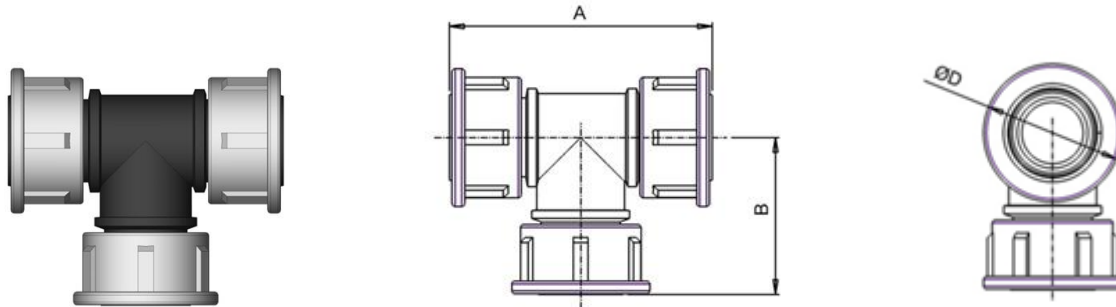

TEE

Cat. Number	Size	Metric Units (mm)			U.S. Units (inch)		
		A	B	D	A	B	D
STF1	1"F X 1"F x 1"F	89	53	46.5	3.50	2.09	1.83
STF112	1 ¹ / ₂ "F X 1 ¹ / ₂ "F x 1 ¹ / ₂ "F	162.5	80	61	6.40	3.15	2.40
STF2	2"F X 2"F x 2"F	153	84.5	61	6.12	3.33	2.40

TEE M/F

Cat. Number	Size	Metric Units (mm)			U.S. Units (inch)		
		A	B	D	A	B	D
STMF1	1"F X 1"F x 1"M	94	53	46.5	3.70	2.09	1.83
STMF112	1 ¹ / ₂ "F X 1 ¹ / ₂ "F x 1 ¹ / ₂ "M	158	80	61	6.22	3.15	2.40
STMF2	2"F X 2"F x 2"M	155	84	75.5	6.10	3.31	2.97