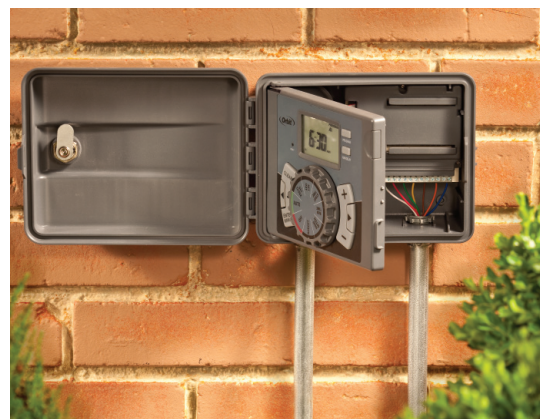

PRODUCT SPECIFICATION

CONTROLLERS

ORBIT EASY SET LOGIC CONTROLLER

Straightforward, user friendly sprinkler controller combines simplicity of operation with feature rich flexibility for use in home watering systems.

FEATURES

- Intuitive user interface - Large dial
- Large easy to read LCD display
- Indoor/Outdoor UL cabinet - supplied with power cord
- Three Independent Programs - A, B & C
- 4 Start times per program
- Back up Fail safe programming
- Select specific 7 day watering
- Interval days watering 1 to 32 days
- Odd / Even day watering
- Manual watering by program or station
- Non volatile Memory
- Start Time Stacking - Prevents overlapping of cycle starts
- Rain Sensor capable
- Rain Sensor bypass switch
- Rain Delay - turns off the watering for 24, 48 or 72 hours
- Pump Start / Master Valve terminal
- Swing door access to wiring
- Works with residential standard 24 vac sprinkler systems
- Heavy Duty Cabinet - UV and water resistant

ELECTRICAL SPECIFICATIONS

- Transformer input 240vac 50Hz
- Terminal output: 250mA
- Capacity - Pump/Master valve and one station per activation 500mA
- Battery backup - Replaceable 3V lithium
- Auto Reset Circuit Breaker - No Fuses