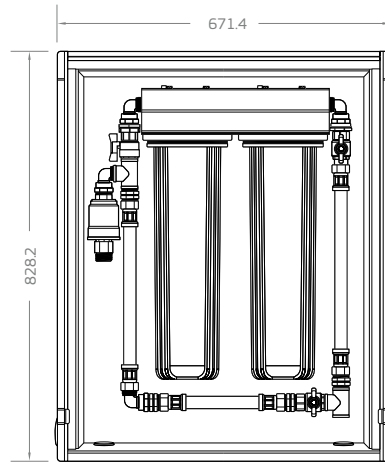

# FilterWall - IM2

Semi-recessed, in-wall, whole house filtration system

Front view w/o cover

Side view w/o cover

Front view w/ cover

Side view w/ cover

## Specifications

Ordering Code	Pressure kPa	Flow (Lpm)	Micron Rating	Connection	Cartridge Size	Warranty (year)	Colour Panel
FilterWall-IM2-NS	200 - 875	55	5	20mm (3/4")	20" x 4.5"	10	Night Sky®
FilterWall-IM2-MN	200 - 875	55	5	20mm (3/4")	20" x 4.5"	10	Monument®
FilterWall-IM2-WS	200 - 875	55	5	20mm (3/4")	20" x 4.5"	10	Windspray®
FilterWall-IM2-SM	200 - 875	55	5	20mm (3/4")	20" x 4.5"	10	Surfmist®