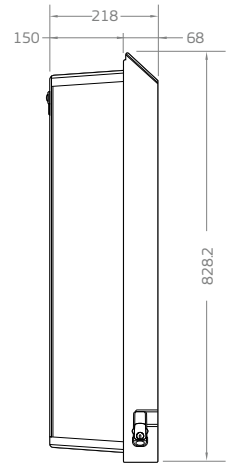

# FilterWall - IM2

Semi-recessed, in-wall, whole house filtration system

Front view w/o cover

Side view w/o cover

Front view w/ cover

Side view w/ cover

## Specifications

Ordering Code	Pressure kPa	Flow (Lpm)	Micron Rating	Connection	Cartridge Size	Warranty (year)	Colour Panel
FilterWall-IM2-NS	200 - 875	55	5	20mm (3/4")	20" x 4.5"	10	Night Sky®
FilterWall-IM2-MN	200 - 875	55	5	20mm (3/4")	20" x 4.5"	10	Monument®
FilterWall-IM2-WS	200 - 875	55	5	20mm (3/4")	20" x 4.5"	10	Windspray®
FilterWall-IM2-SM	200 - 875	55	5	20mm (3/4")	20" x 4.5"	10	Surfmist®