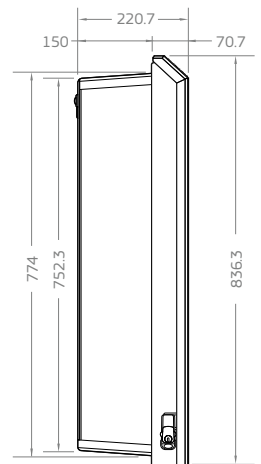

# FilterWall - IM2

Semi-recessed, in-wall, whole house filtration system

Front view w/o cover

Side view w/o cover

Front view w/ cover

Side view w/ cover

## Specifications

Ordering Code	Pressure kPa	Flow (Lpm)	Micron Rating	Connection	Cartridge Size	Warranty (year)	Colour Panel
FilterWall-IM2-NS	200 - 875	55	5	20mm (3/4")	20" x 4.5"	10	Night Sky®
FilterWall-IM2-MN	200 - 875	55	5	20mm (3/4")	20" x 4.5"	10	Monument®
FilterWall-IM2-WS	200 - 875	55	5	20mm (3/4")	20" x 4.5"	10	Windspray®
FilterWall-IM2-SM	200 - 875	55	5	20mm (3/4")	20" x 4.5"	10	Surfmist®