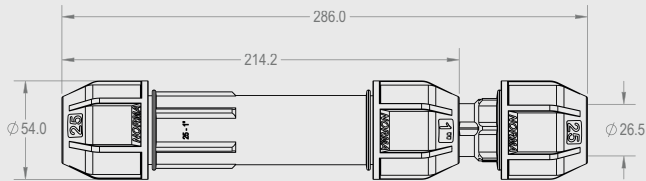

Telescopic Fitting

Applications

For repairing broken pipe sections, while reducing the physical labour involved. It is no longer necessary to create enough distance between two connectors to flex the new pipe into place. Simply remove the broken section and use a telescopic fitting to connect one end and extend the other.

Material

Nut	Polypropylene
Bodies	Polypropylene
Clinching Ring	POM (Acetal)
O-Rings	NBR

Part number	Description	Cut area (mm)	Max. insertion depth (mm)	Ø DN (mm)	Packaging quantity (pcs)
NORMA Telescopic Fitting					
0796 2660 001	Telescopic Straight Coupler	265	65	25 × 25	5
0796 2660 002	Telescopic Straight Coupler	315	70	32 × 32	3
0796 2660 003	Telescopic Straight Coupler	350	80	40 × 40	2
0796 2660 004	Telescopic Straight Coupler	390	90	50 × 50	2
0796 2660 005	Telescopic Male Threaded Adaptor	265	65	25 × 1"	5
0796 2660 006	Telescopic Male Threaded Adaptor	315	70	32 × 1 1/4"	3
0796 2660 007	Telescopic Male Threaded Adaptor	350	80	40 × 1 1/2"	2
0796 2660 008	Telescopic Male Threaded Adaptor	390	90	50 × 2"	2
0796 2660 009	Telescopic Equal Tee	265	65	25 × 25 × 25	2
0796 2660 010	Telescopic Equal Tee	315	70	32 × 32 × 32	2
0796 2660 011	Telescopic Equal Tee	350	80	40 × 40 × 40	1
0796 2660 012	Telescopic Equal Tee	390	90	50 × 50 × 50	1
0796 2660 013	Telescopic Male Threaded Tee	265	65	25 × 1" × 25	2
0796 2660 014	Telescopic Male Threaded Tee	315	70	32 × 1 1/4" × 32	2
0796 2660 015	Telescopic Male Threaded Tee	350	80	40 × 1 1/2" × 40	1
0796 2660 016	Telescopic Male Threaded Tee	390	90	50 × 2" × 50	1

Technical benefits

- ✓ Max. pressure rating 12.5 bar
- ✓ Dual O-rings are used to provide leak-free operation
- ✓ Safe and durable materials

NORMA Telescopic Fittings are part of a broad portfolio. Discover more!