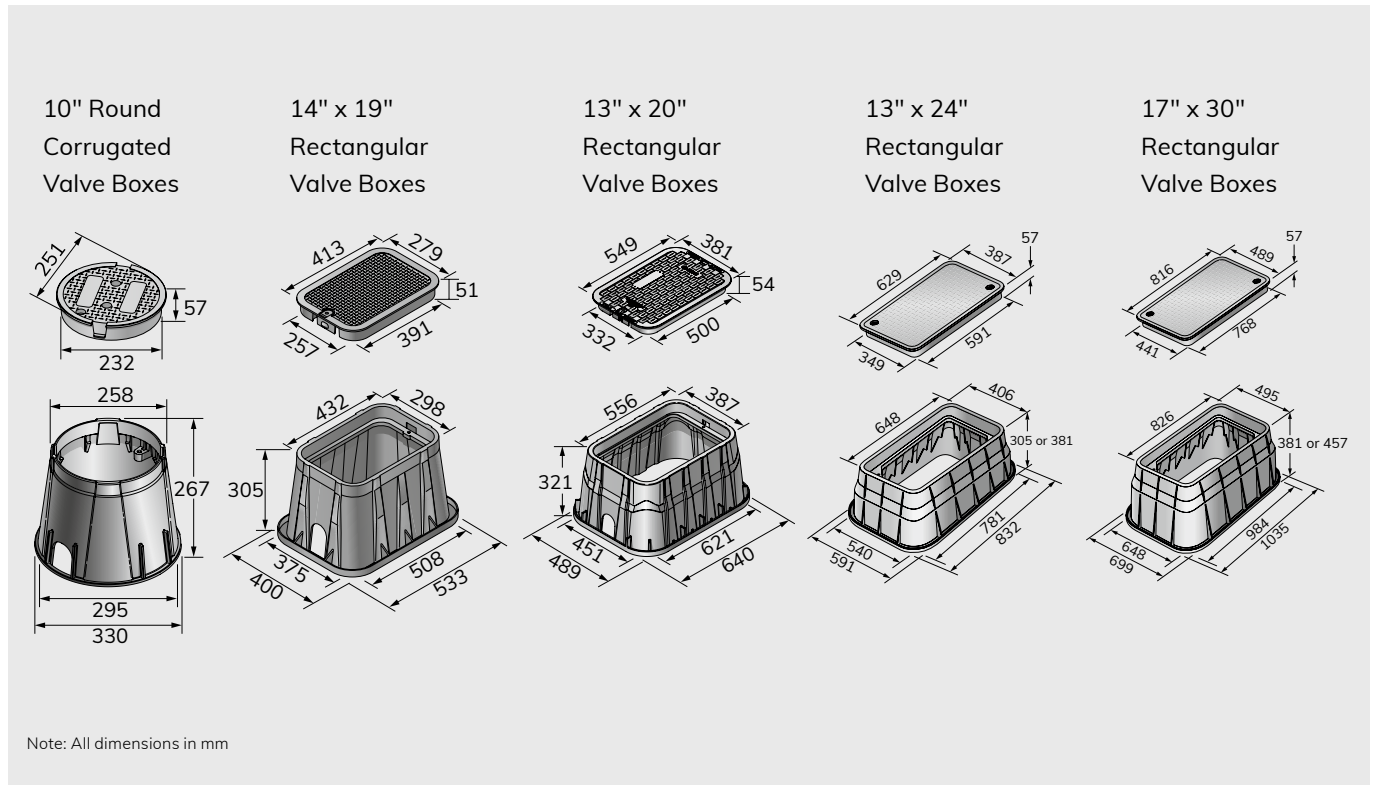

NDS Pro-Spec™ Series