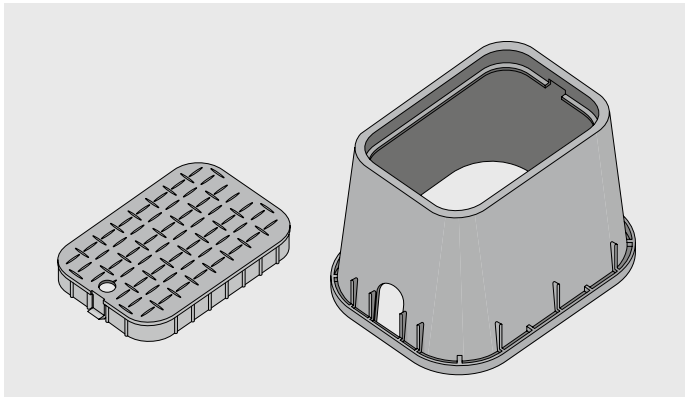

Love what you see? Here are some more products you may like.

EZ Roll™ Grass Paver

NORMA PN 10

NORMA PC Dripline

[Order a sample online!](#)

Technical Information

Applications

NDS Standard Series Valve Boxes are used in residential and commercial applications. They are designed to offer years of service under most demanding conditions and have designations for irrigation control valve and reclaimed water.

Material

One piece moulded of polyolefins (polyethylene and polypropylene). UV inhibitors added in to prevent discoloration and cracking.

NOTE: Please refer to the description of the Box & Cover set to identify those with bolt. For others, the bolt needs to be ordered separately.

NDS Standard Series 6" Round Valve Boxes

The NDS Standard Series 6" round body is tapered and has a minimum wall thickness of 5 mm. The body has a double wall in the top cover seat area, with a minimum thickness of 3 mm. The bottom of the body has a 6 mm flange. The 6" round cover has an average thickness of 5 mm.

NDS Standard Series 10" Round Valve Boxes

The NDS Standard Series 10" round body is tapered and has a minimum wall thickness of 5 mm. The cover seat area has 6 structural support ribs on the underside of the seat, each with a minimum thickness of 6 mm. The bottom of the body has a 12 mm flange. The 10" round cover has an average thickness of 6 mm. The valve box has a 5/16" brass nut for bolt-down as a standard feature.