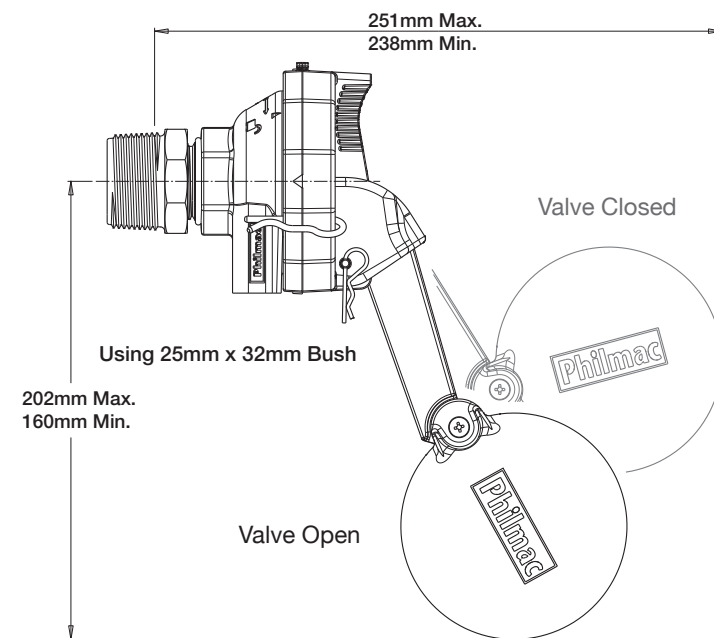

Standard Float Valve Side View Dimensions

Standard Float Valve Side View Dimensions 1-1/4" Adaptor

Standard Float Valve Front View Dimensions

Standard Float Valve Side View Dimensions 3/4" Adaptor

MOUNTING POSITIONS

ABOVE WATER INSTALLATION

BELOW WATER INSTALLATION