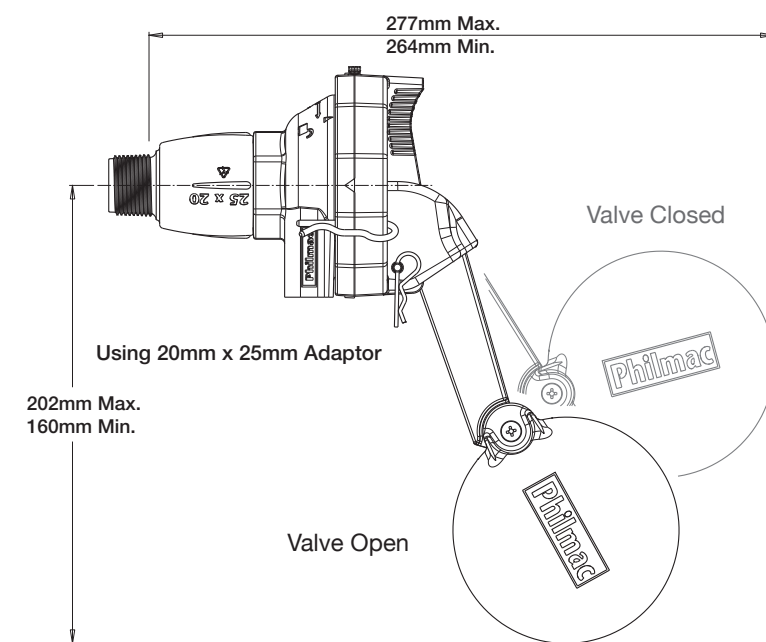

Standard Float Valve Side View Dimensions

Standard Float Valve Side View Dimensions 1-1/4" Adaptor

Standard Float Valve Front View Dimensions

Standard Float Valve Side View Dimensions 3/4" Adaptor

MOUNTING POSITIONS

ABOVE WATER INSTALLATION

BELOW WATER INSTALLATION