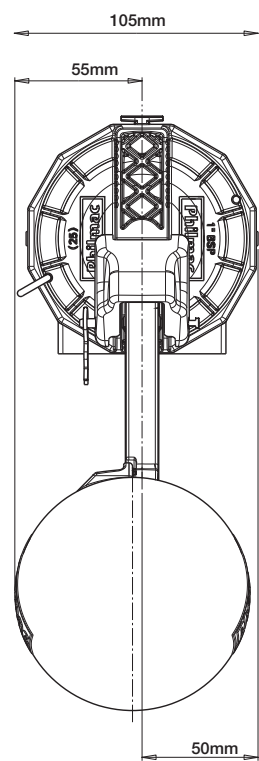

Standard Float Valve Side View Dimensions

Standard Float Valve Side View Dimensions 1-1/4" Adaptor

Standard Float Valve Front View Dimensions

Standard Float Valve Side View Dimensions 3/4" Adaptor

MOUNTING POSITIONS

ABOVE WATER INSTALLATION

BELOW WATER INSTALLATION