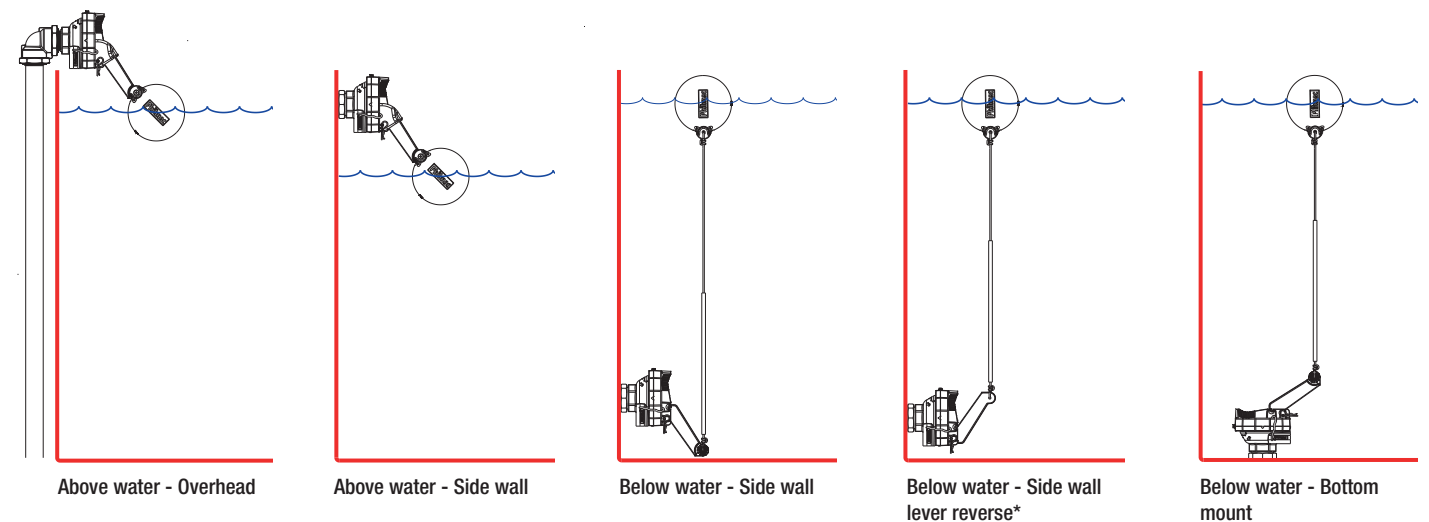

Standard Float Valve Side View Dimensions

Standard Float Valve Side View Dimensions 1-1/4" Adaptor

Standard Float Valve Front View Dimensions

Standard Float Valve Side View Dimensions 3/4" Adaptor

MOUNTING POSITIONS

ABOVE WATER INSTALLATION

BELOW WATER INSTALLATION