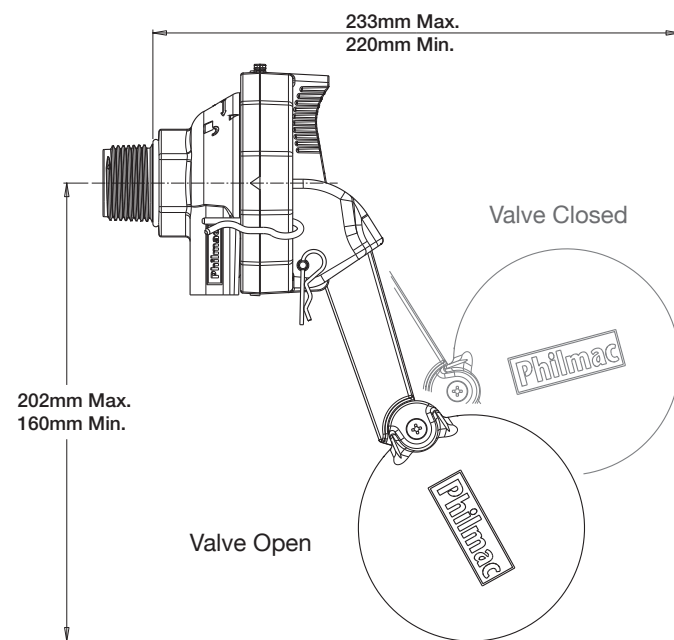

Standard Float Valve Side View Dimensions

Standard Float Valve Side View Dimensions 1-1/4" Adaptor

Standard Float Valve Front View Dimensions

Standard Float Valve Side View Dimensions 3/4" Adaptor

MOUNTING POSITIONS

ABOVE WATER INSTALLATION

BELOW WATER INSTALLATION