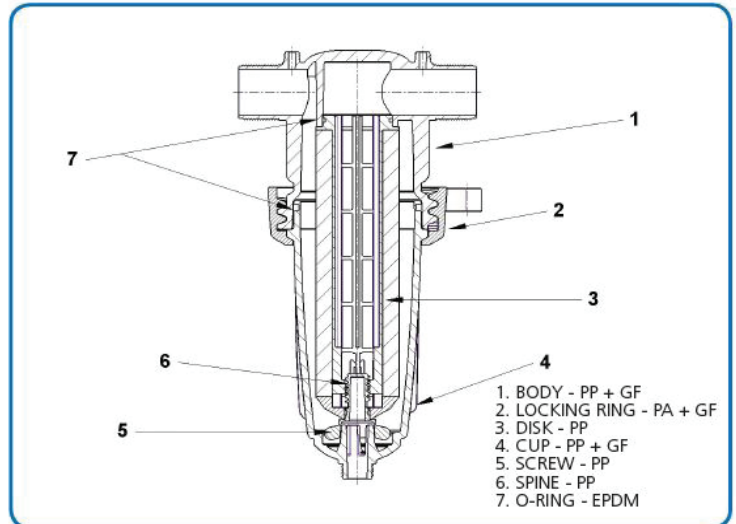

PRODUCT SPECIFICATION

FILTRATION

ADIR MANUAL FILTERS - SCREEN & DISC 25MM & 40MM

25mm

1" ADIR FILTER HEAD LOSS

1", 1 1/2" DISK FILTER

40mm

1.5" ADIR FILTER HEAD LOSS