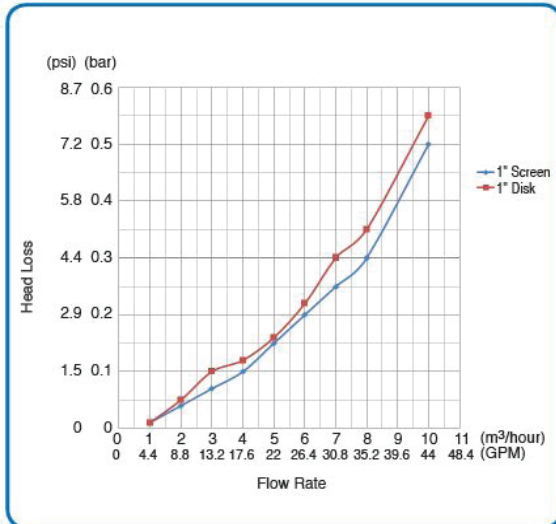

PRODUCT SPECIFICATION

FILTRATION

ADIR MANUAL FILTERS - SCREEN & DISC 25MM & 40MM

25mm

1" ADIR FILTER HEAD LOSS

1", 1 1/2" DISK FILTER

40mm

1.5" ADIR FILTER HEAD LOSS