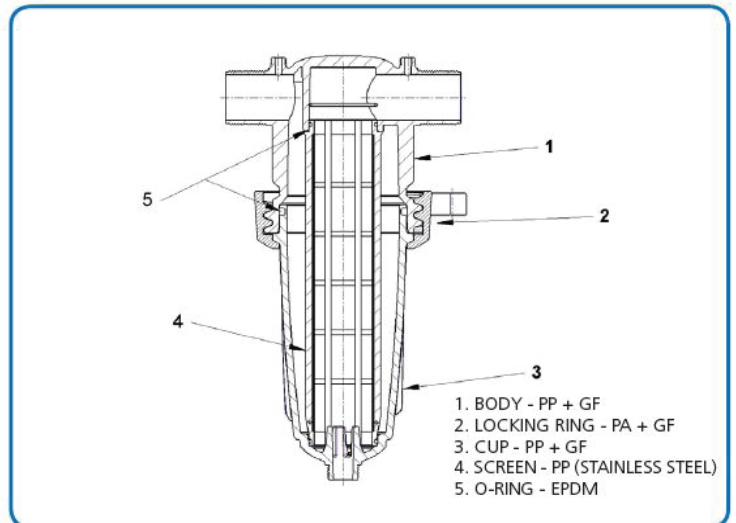

1", 1 1/2" SCREEN FILTER