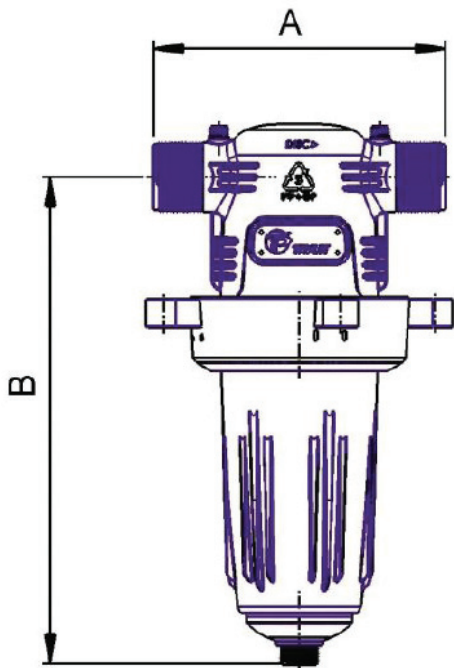

ADIR MANUAL FILTERS - SCREEN & DISC 25MM & 40MM

FILTER DIMENSIONS

25mm

Filter Dimensions

A: 200mm

B: 340mm

Weight: 1.5kgs

40mm