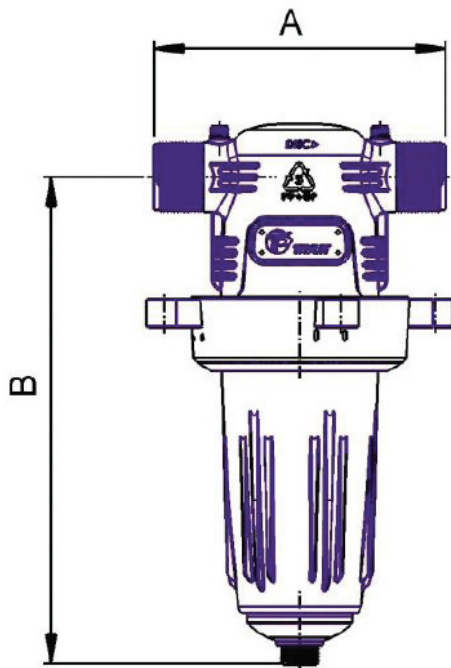

ADIR MANUAL FILTERS - SCREEN & DISC 50MM & 80MM

FILTER DIMENSIONS

50mm

80mm

Filter Dimensions

A: 280mm
B: 420mm
Weight: 4.6kgs

Filter Dimensions

A: 280mm
B: 450mm
Weight: 5.3kgs