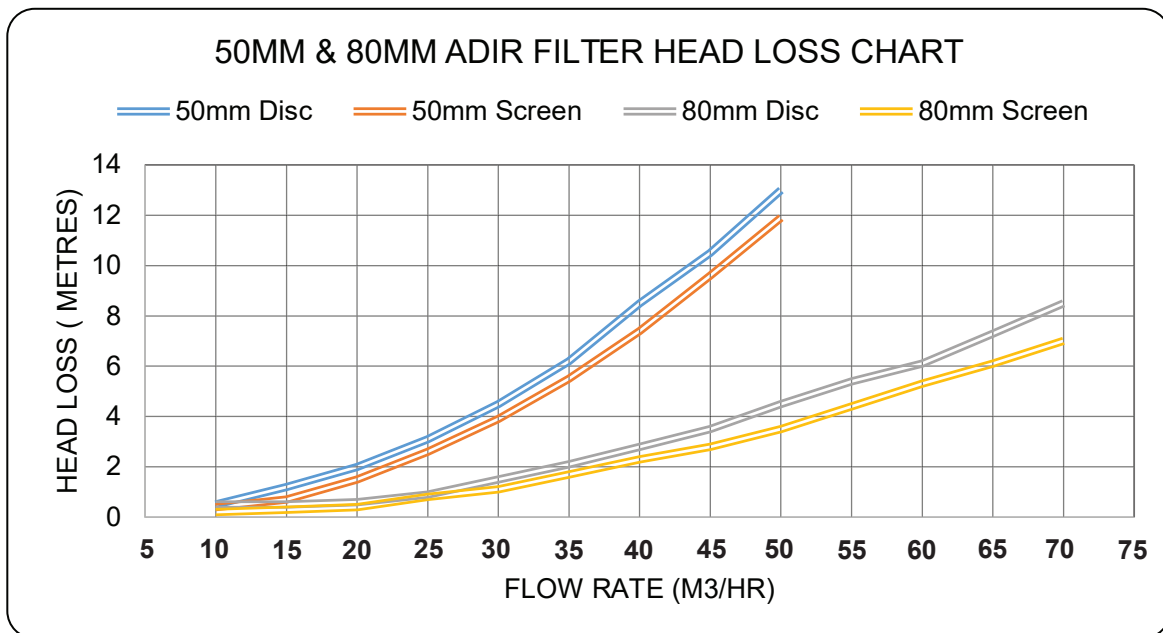

50mm & 80mm Tavlit Plastic Filters - Spare Parts Screen and Disc Elements	
NFSI80B	80 mesh screen for 50mm & 80mm Tavlit filter bodies - Blue
NFSI120B	120 mesh screen for 50mm & 80mm Tavlit filter bodies - Red
NEFD80B	80 mesh disc for 50mm & 80mm Tavlit filter bodies - Yellow
NEFD120B	120 mesh disc for 50mm & 80mm Tavlit filter bodies - Red

FILTRATION_TAVLIT_NF5080_V1.05-20

www.hrproducts.com.au

PERTH

PH: 08 9484 6500

FAX: 08 9455 1680

hrsales@hrproducts.com.au

SYDNEY

PH: 02 9616 1300

FAX: 02 9725 5283

infonsw@hrproducts.com.au

MELBOURNE

PH: 03 8458 7400

FAX: 03 9457 7400

infovic@hrproducts.com.au

BRISBANE

PH: 07 3080 6200

FAX: 07 3806 0533

infoqld@hrproducts.com.au

ADELAIDE

PH: 08 8408 7200

FAX: 08 8341 0707

infosa@hrproducts.com.au