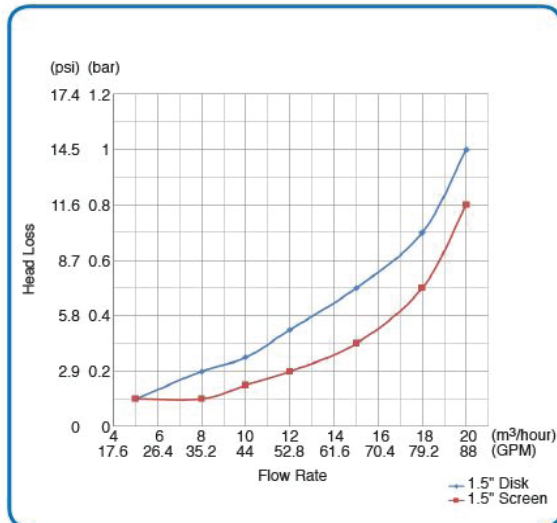

PRODUCT SPECIFICATION

FILTRATION

ADIR MANUAL FILTERS - SCREEN & DISC 25MM & 40MM

25mm

1" ADIR FILTER HEAD LOSS

1", 1 1/2" DISK FILTER

40mm

1.5" ADIR FILTER HEAD LOSS