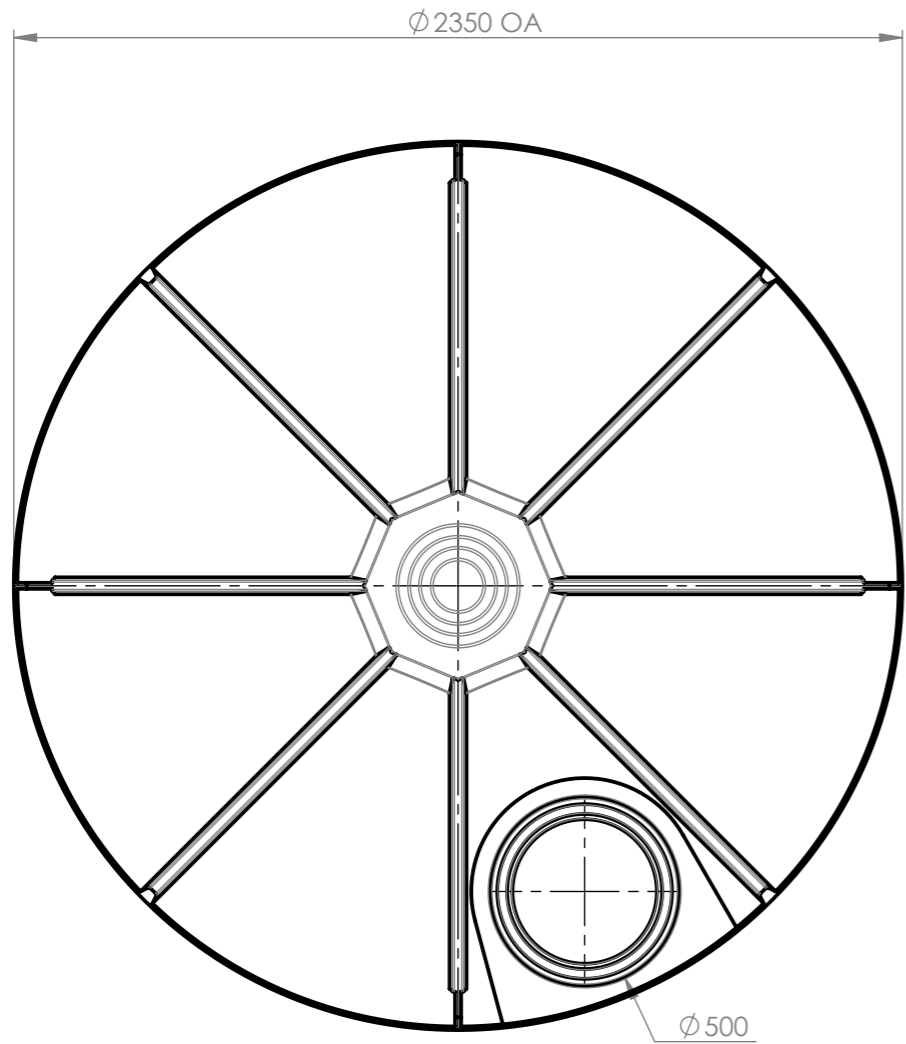

STORAGE TANK 9,000L

PLAN VIEW