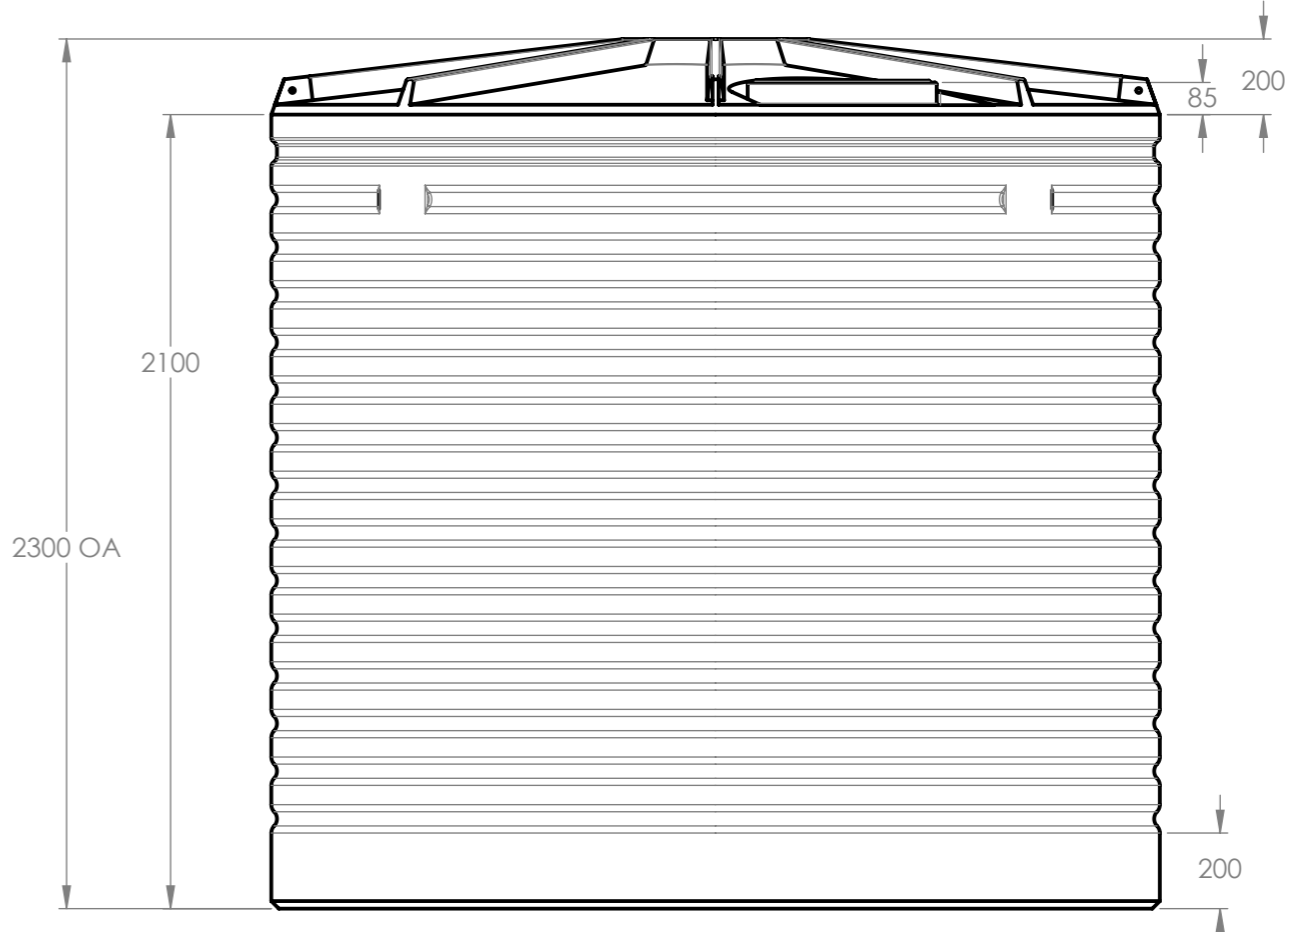

SIDE VIEW

REV	DESCRIPTION	DATE

REVISIONS

2 Uppsala Place,
Canning Vale 6155,
Western Australia.
T: +61 (08) 9456 5888
F: +61 (08) 9456 5855
E: sales@westcoastpoly.com.au

DESCRIPTION: 9,000lt STORAGE TANK
FILE NAME: 9,900lt (2000 gallon) STORAGE TANK

CUSTOMER:
DATE:
SCALE: 1:20
SHEET 1 OF 1

A3
12-567

This drawing is the property of West Coast Poly. It cannot be copied in part or full without the written permission of West Coast Poly.