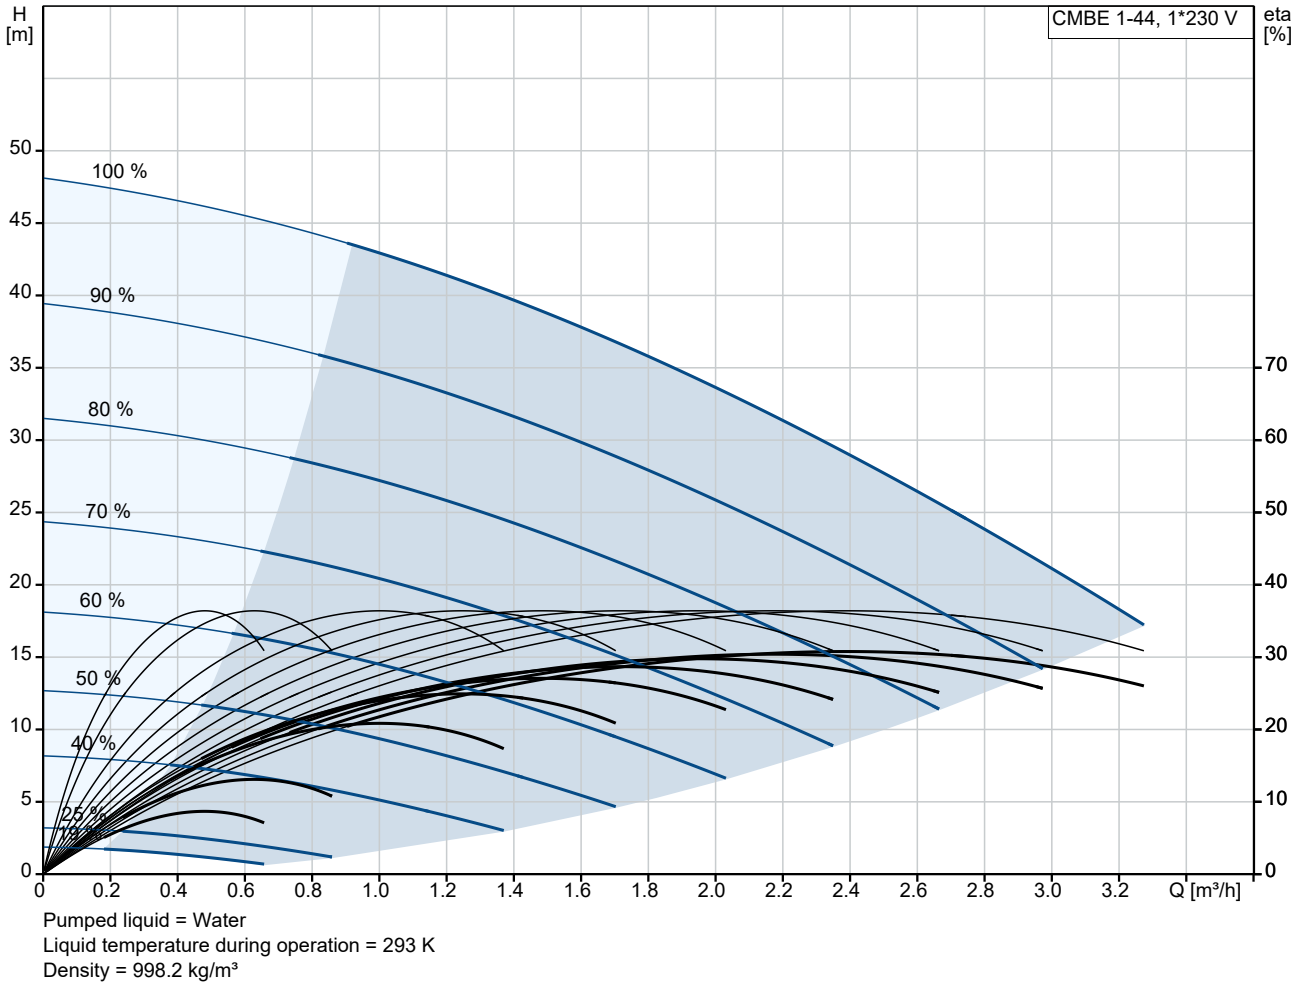

98374705 CMBE 1-44 I-U-C-A-D-A 50 Hz

Description	Value
General information:	
Product name:	CMBE 1-44 I-U-C-A-D-A
Product No:	98374705
EAN number:	5711493909453
Technical:	
Pump speed on which pump data are based:	3776 rpm
Rated flow:	2.4 m ³ /h
Rated head:	28.7 m
Impellers:	3
Code for shaft seal:	AVBE
Approvals:	CE
Curve tolerance:	ISO9906:2012 3B
Model:	A
Return valve:	YES
Start pressure:	Integrated Frequency converter
Tank volume:	2 l
Materials:	
Pump housing:	Stainless steel
Pump housing:	EN 1.4301
Pump housing:	AISI 304
Impeller:	Stainless steel
Impeller:	EN 1.4301
Impeller:	AISI 304
Code for rubber:	EPDM
Installation:	
Max. ambient:	328 K
Maximum operating pressure:	1000 kPa
Pipe connection standard:	ISO 228-1
Type of inlet connection:	Rp
Type of outlet connection:	Rp
Size of inlet connection:	1
Size of outlet connection:	1
Pressure rating for connection:	PN 10
Liquid:	
Pumped liquid:	Water
Liquid temperature range:	273 .. 333 K
Selected liquid temperature:	293 K
Density:	998.2 kg/m ³
Electrical data:	
Rated power - P2:	0.55 kW
Mains frequency:	50 Hz
Rated voltage:	1 x 200-240 V
Maximum current consumption:	3.45-2.90 A
Rated speed:	360-4000 rpm
Enclosure class (IEC 34-5):	IP55
Insulation class (IEC 85):	F
Length of cable:	1.5 m
Power plug:	Australian plug
Controls:	
Type of connector:	Type I (AS/NZS 3112)
Frequency converter:	Built-in
Others:	
Net weight:	16 kg
Gross weight:	26.4 kg
Shipping volume:	0.168 m ³
Sales region:	Australia
Config. file no:	98390431