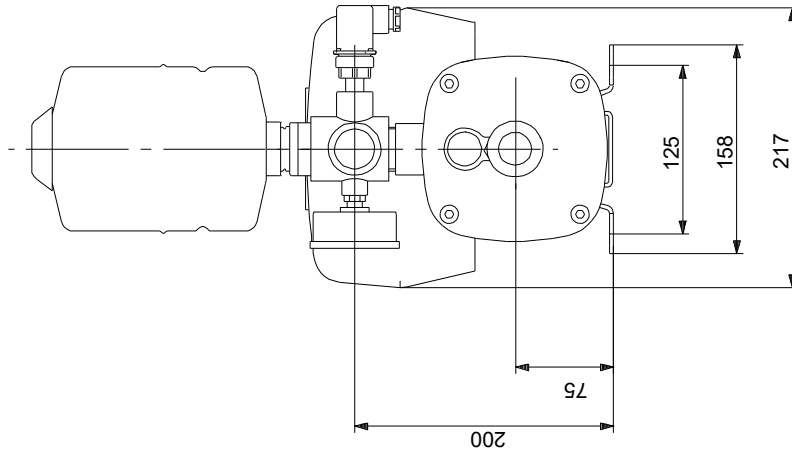

98374705 CMBE 1-44 I-U-C-A-D-A 50 Hz

Description	Value
General information:	
Product name:	CMBE 1-44 I-U-C-A-D-A
Product No:	98374705
EAN number:	5711493909453
Technical:	
Pump speed on which pump data are based:	3776 rpm
Rated flow:	2.4 m ³ /h
Rated head:	28.7 m
Impellers:	3
Code for shaft seal:	AVBE
Approvals:	CE
Curve tolerance:	ISO9906:2012 3B
Model:	A
Return valve:	YES
Start pressure:	Integrated Frequency converter
Tank volume:	2 l
Materials:	
Pump housing:	Stainless steel
Pump housing:	EN 1.4301
Pump housing:	AISI 304
Impeller:	Stainless steel
Impeller:	EN 1.4301
Impeller:	AISI 304
Code for rubber:	EPDM
Installation:	
Max. ambient:	328 K
Maximum operating pressure:	1000 kPa
Pipe connection standard:	ISO 228-1
Type of inlet connection:	Rp
Type of outlet connection:	Rp
Size of inlet connection:	1
Size of outlet connection:	1
Pressure rating for connection:	PN 10
Liquid:	
Pumped liquid:	Water
Liquid temperature range:	273 .. 333 K
Selected liquid temperature:	293 K
Density:	998.2 kg/m ³
Electrical data:	
Rated power - P2:	0.55 kW
Mains frequency:	50 Hz
Rated voltage:	1 x 200-240 V
Maximum current consumption:	3.45-2.90 A
Rated speed:	360-4000 rpm
Enclosure class (IEC 34-5):	IP55
Insulation class (IEC 85):	F
Length of cable:	1.5 m
Power plug:	Australian plug
Controls:	
Type of connector:	Type I (AS/NZS 3112)
Frequency converter:	Built-in
Others:	
Net weight:	16 kg
Gross weight:	26.4 kg
Shipping volume:	0.168 m ³
Sales region:	Australia
Config. file no:	98390431

Company name: Land and Water Technology
Created by:
Phone: 08 9209 3330
Email: orders@landwater.com.au
Date: 2/15/2023

Description	Value
Country of origin:	TW
Custom tariff no.:	84137090621519197

98374705 CMBE 1-44 I-U-C-A-D-A 50 Hz

98374705 CMBE 1-44 I-U-C-A-D-A 50 Hz

Note! All units are in [mm] unless others are stated.
Disclaimer: This simplified dimensional drawing does not show all details.

98374705 CMBE 1-44 I-U-C-A-D-A 50 Hz

Note! All units are in [mm] unless others are stated.