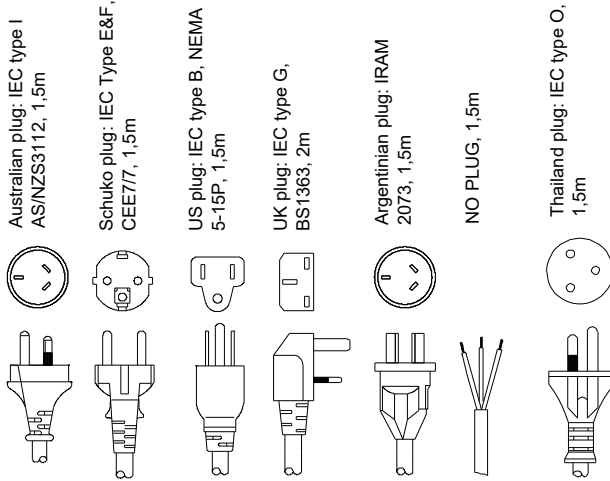

98374705 CMBE 1-44 I-U-C-A-D-A 50 Hz

Description	Value
General information:	
Product name:	CMBE 1-44 I-U-C-A-D-A
Product No:	98374705
EAN number:	5711493909453
Technical:	
Pump speed on which pump data are based:	3776 rpm
Rated flow:	2.4 m ³ /h
Rated head:	28.7 m
Impellers:	3
Code for shaft seal:	AVBE
Approvals:	CE
Curve tolerance:	ISO9906:2012 3B
Model:	A
Return valve:	YES
Start pressure:	Integrated Frequency converter
Tank volume:	2 l
Materials:	
Pump housing:	Stainless steel
Pump housing:	EN 1.4301
Pump housing:	AISI 304
Impeller:	Stainless steel
Impeller:	EN 1.4301
Impeller:	AISI 304
Code for rubber:	EPDM
Installation:	
Max. ambient:	328 K
Maximum operating pressure:	1000 kPa
Pipe connection standard:	ISO 228-1
Type of inlet connection:	Rp
Type of outlet connection:	Rp
Size of inlet connection:	1
Size of outlet connection:	1
Pressure rating for connection:	PN 10
Liquid:	
Pumped liquid:	Water
Liquid temperature range:	273 .. 333 K
Selected liquid temperature:	293 K
Density:	998.2 kg/m ³
Electrical data:	
Rated power - P2:	0.55 kW
Mains frequency:	50 Hz
Rated voltage:	1 x 200-240 V
Maximum current consumption:	3.45-2.90 A
Rated speed:	360-4000 rpm
Enclosure class (IEC 34-5):	IP55
Insulation class (IEC 85):	F
Length of cable:	1.5 m
Power plug:	Australian plug
Controls:	
Type of connector:	Type I (AS/NZS 3112)
Frequency converter:	Built-in
Others:	
Net weight:	16 kg
Gross weight:	26.4 kg
Shipping volume:	0.168 m ³
Sales region:	Australia
Config. file no:	98390431

Company name: Land and Water Technology
Created by:
Phone: 08 9209 3330
Email: orders@landwater.com.au
Date: 2/15/2023

Description	Value
Country of origin:	TW
Custom tariff no.:	84137090621519197

98374705 CMBE 1-44 I-U-C-A-D-A 50 Hz

Note! All units are in [mm] unless others are stated.