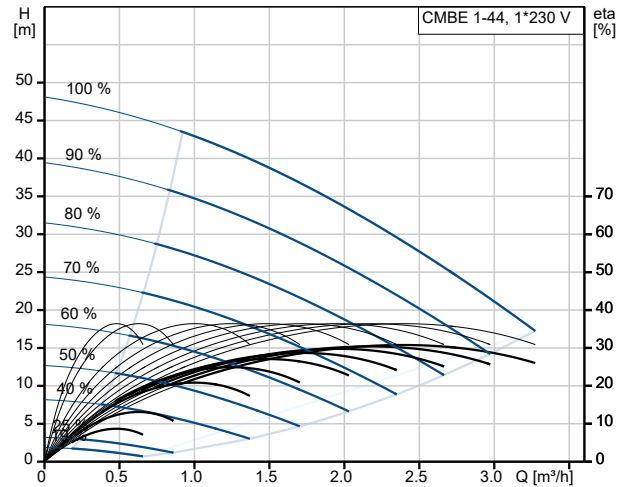

98374705 CMBE 1-44 I-U-C-A-D-A 50 Hz

Description	Value
General information:	
Product name:	CMBE 1-44 I-U-C-A-D-A
Product No:	98374705
EAN number:	5711493909453
Technical:	
Pump speed on which pump data are based:	3776 rpm
Rated flow:	2.4 m ³ /h
Rated head:	28.7 m
Impellers:	3
Code for shaft seal:	AVBE
Approvals:	CE
Curve tolerance:	ISO9906:2012 3B
Model:	A
Return valve:	YES
Start pressure:	Integrated Frequency converter
Tank volume:	2 l
Materials:	
Pump housing:	Stainless steel
Pump housing:	EN 1.4301
Pump housing:	AISI 304
Impeller:	Stainless steel
Impeller:	EN 1.4301
Impeller:	AISI 304
Code for rubber:	EPDM
Installation:	
Max. ambient:	328 K
Maximum operating pressure:	1000 kPa
Pipe connection standard:	ISO 228-1
Type of inlet connection:	Rp
Type of outlet connection:	Rp
Size of inlet connection:	1
Size of outlet connection:	1
Pressure rating for connection:	PN 10
Liquid:	
Pumped liquid:	Water
Liquid temperature range:	273 .. 333 K
Selected liquid temperature:	293 K
Density:	998.2 kg/m ³
Electrical data:	
Rated power - P2:	0.55 kW
Mains frequency:	50 Hz
Rated voltage:	1 x 200-240 V
Maximum current consumption:	3.45-2.90 A
Rated speed:	360-4000 rpm
Enclosure class (IEC 34-5):	IP55
Insulation class (IEC 85):	F
Length of cable:	1.5 m
Power plug:	Australian plug
Controls:	
Type of connector:	Type I (AS/NZS 3112)
Frequency converter:	Built-in
Others:	
Net weight:	16 kg
Gross weight:	26.4 kg
Shipping volume:	0.168 m ³
Sales region:	Australia
Config. file no:	98390431