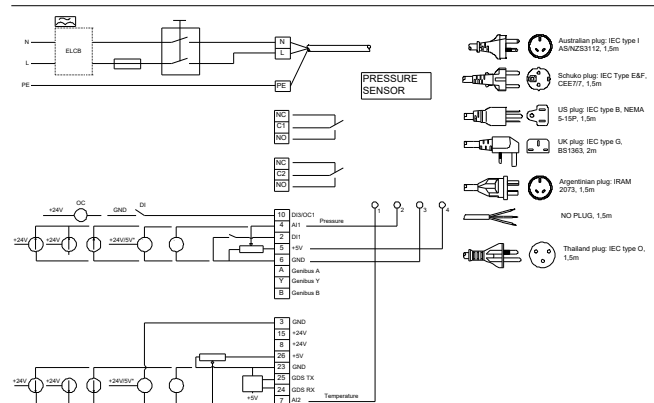

98374705 CMBE 1-44 I-U-C-A-D-A 50 Hz

Description	Value
General information:	
Product name:	CMBE 1-44 I-U-C-A-D-A
Product No:	98374705
EAN number:	5711493909453
Technical:	
Pump speed on which pump data are based:	3776 rpm
Rated flow:	2.4 m ³ /h
Rated head:	28.7 m
Impellers:	3
Code for shaft seal:	AVBE
Approvals:	CE
Curve tolerance:	ISO9906:2012 3B
Model:	A
Return valve:	YES
Start pressure:	Integrated Frequency converter
Tank volume:	2 l
Materials:	
Pump housing:	Stainless steel
Pump housing:	EN 1.4301
Pump housing:	AISI 304
Impeller:	Stainless steel
Impeller:	EN 1.4301
Impeller:	AISI 304
Code for rubber:	EPDM
Installation:	
Max. ambient:	328 K
Maximum operating pressure:	1000 kPa
Pipe connection standard:	ISO 228-1
Type of inlet connection:	Rp
Type of outlet connection:	Rp
Size of inlet connection:	1
Size of outlet connection:	1
Pressure rating for connection:	PN 10
Liquid:	
Pumped liquid:	Water
Liquid temperature range:	273 .. 333 K
Selected liquid temperature:	293 K
Density:	998.2 kg/m ³
Electrical data:	
Rated power - P2:	0.55 kW
Mains frequency:	50 Hz
Rated voltage:	1 x 200-240 V
Maximum current consumption:	3.45-2.90 A
Rated speed:	360-4000 rpm
Enclosure class (IEC 34-5):	IP55
Insulation class (IEC 85):	F
Length of cable:	1.5 m
Power plug:	Australian plug
Controls:	
Type of connector:	Type I (AS/NZS 3112)
Frequency converter:	Built-in
Others:	
Net weight:	16 kg
Gross weight:	26.4 kg
Shipping volume:	0.168 m ³
Sales region:	Australia
Config. file no:	98390431

Note! All units are in [mm] unless others are stated.