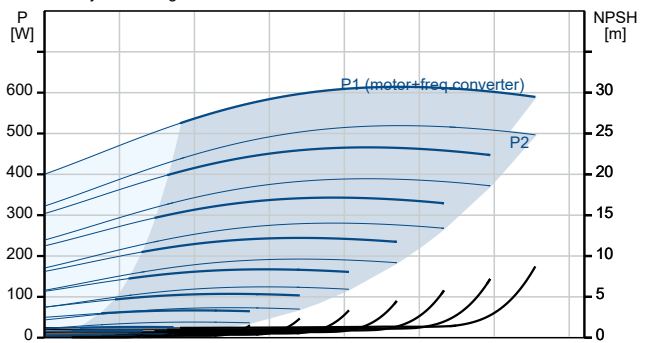

98374705 CMBE 1-44 I-U-C-A-D-A 50 Hz

Description	Value
General information:	
Product name:	CMBE 1-44 I-U-C-A-D-A
Product No:	98374705
EAN number:	5711493909453
Technical:	
Pump speed on which pump data are based:	3776 rpm
Rated flow:	2.4 m ³ /h
Rated head:	28.7 m
Impellers:	3
Code for shaft seal:	AVBE
Approvals:	CE
Curve tolerance:	ISO9906:2012 3B
Model:	A
Return valve:	YES
Start pressure:	Integrated Frequency converter
Tank volume:	2 l
Materials:	
Pump housing:	Stainless steel
Pump housing:	EN 1.4301
Pump housing:	AISI 304
Impeller:	Stainless steel
Impeller:	EN 1.4301
Impeller:	AISI 304
Code for rubber:	EPDM
Installation:	
Max. ambient:	328 K
Maximum operating pressure:	1000 kPa
Pipe connection standard:	ISO 228-1
Type of inlet connection:	Rp
Type of outlet connection:	Rp
Size of inlet connection:	1
Size of outlet connection:	1
Pressure rating for connection:	PN 10
Liquid:	
Pumped liquid:	Water
Liquid temperature range:	273 .. 333 K
Selected liquid temperature:	293 K
Density:	998.2 kg/m ³
Electrical data:	
Rated power - P2:	0.55 kW
Mains frequency:	50 Hz
Rated voltage:	1 x 200-240 V
Maximum current consumption:	3.45-2.90 A
Rated speed:	360-4000 rpm
Enclosure class (IEC 34-5):	IP55
Insulation class (IEC 85):	F
Length of cable:	1.5 m
Power plug:	Australian plug
Controls:	
Type of connector:	Type I (AS/NZS 3112)
Frequency converter:	Built-in
Others:	
Net weight:	16 kg
Gross weight:	26.4 kg
Shipping volume:	0.168 m ³
Sales region:	Australia
Config. file no:	98390431