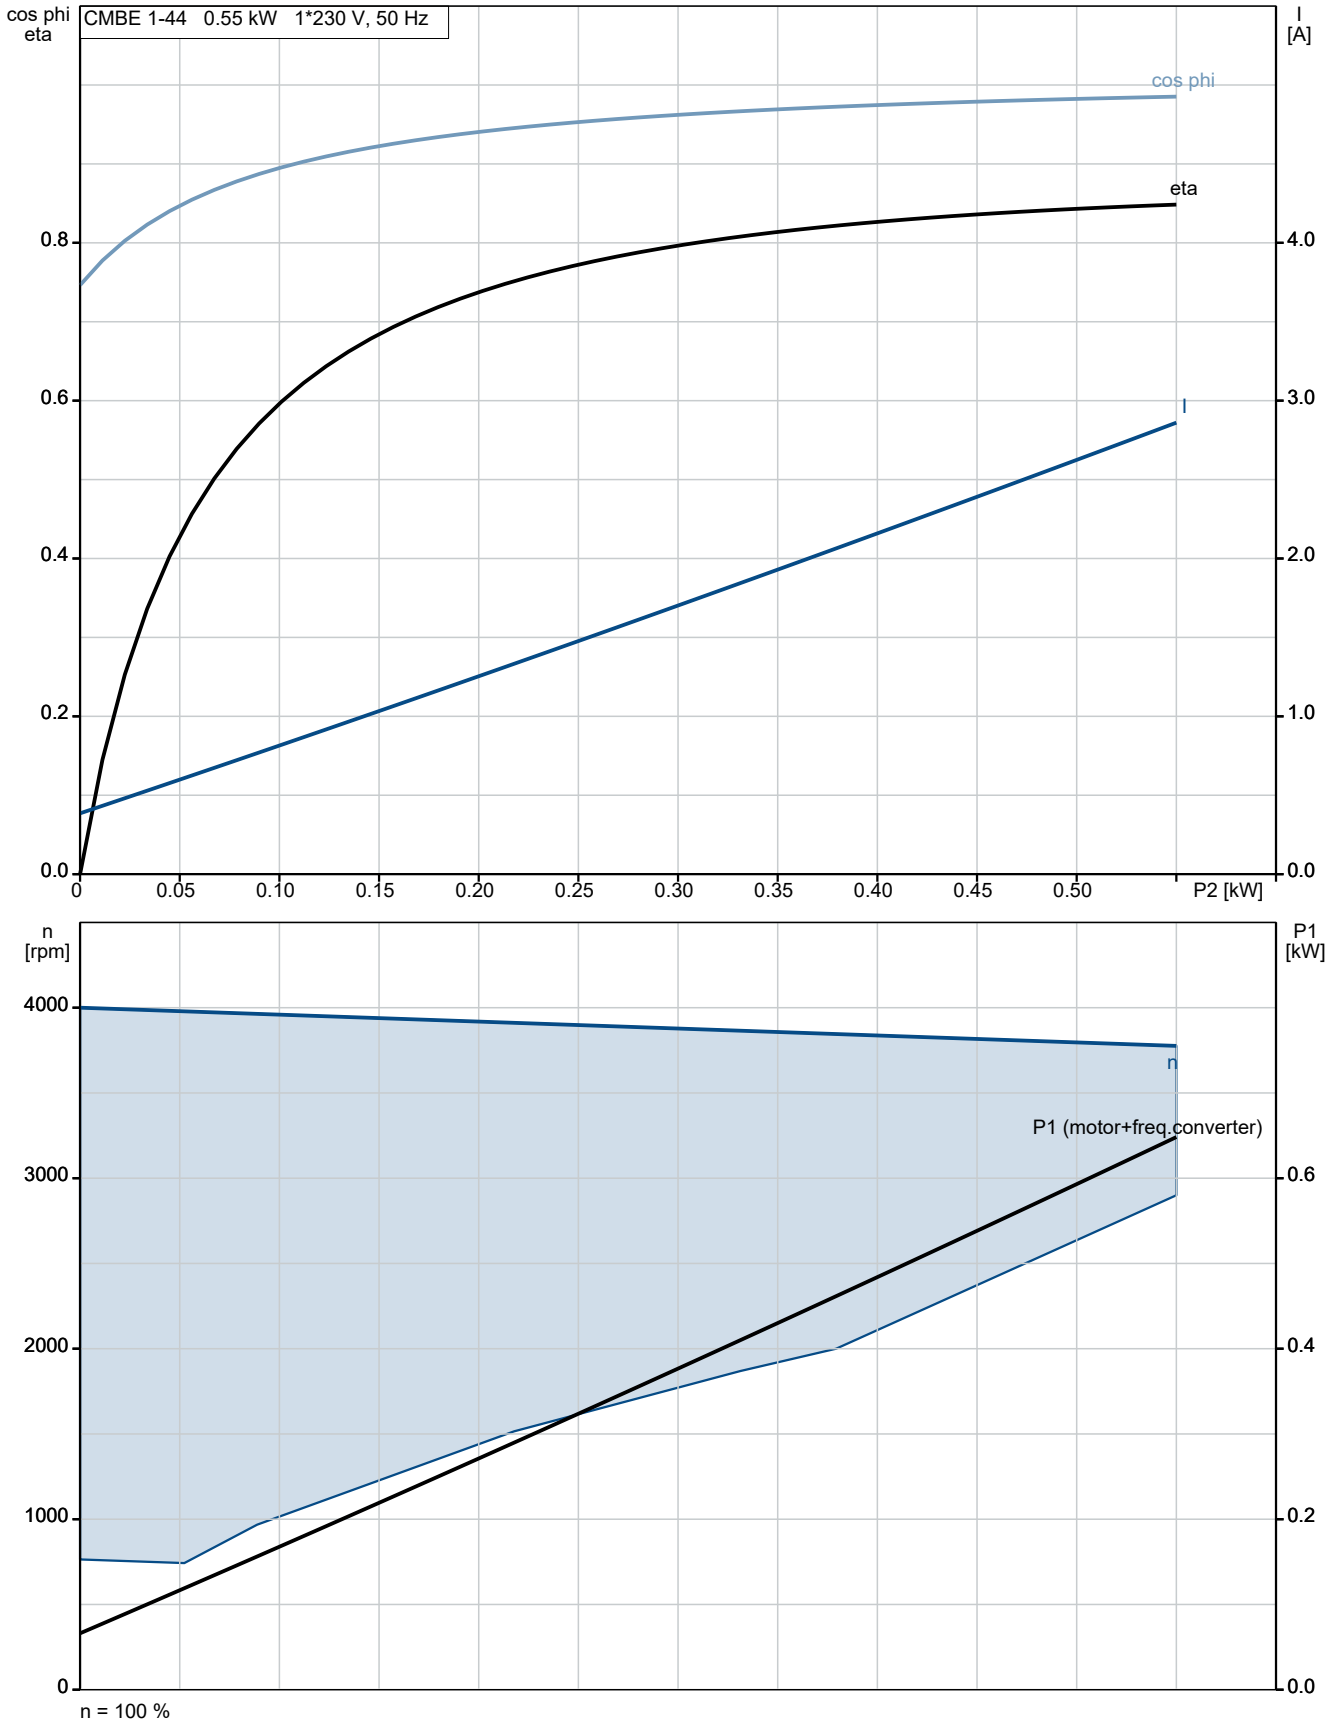

98374705 CMBE 1-44 I-U-C-A-D-A 50 Hz