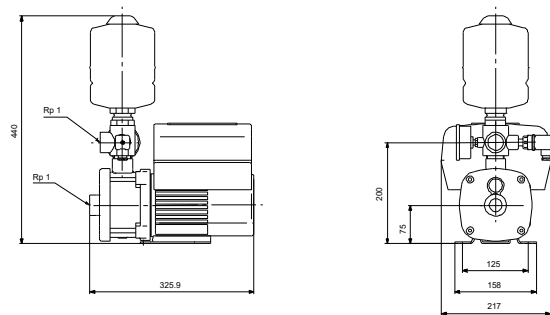

98374705 CMBE 1-44 I-U-C-A-D-A 50 Hz

Description	Value
General information:	
Product name:	CMBE 1-44 I-U-C-A-D-A
Product No:	98374705
EAN number:	5711493909453
Technical:	
Pump speed on which pump data are based:	3776 rpm
Rated flow:	2.4 m ³ /h
Rated head:	28.7 m
Impellers:	3
Code for shaft seal:	AVBE
Approvals:	CE
Curve tolerance:	ISO9906:2012 3B
Model:	A
Return valve:	YES
Start pressure:	Integrated Frequency converter
Tank volume:	2 l
Materials:	
Pump housing:	Stainless steel
Pump housing:	EN 1.4301
Pump housing:	AISI 304
Impeller:	Stainless steel
Impeller:	EN 1.4301
Impeller:	AISI 304
Code for rubber:	EPDM
Installation:	
Max. ambient:	328 K
Maximum operating pressure:	1000 kPa
Pipe connection standard:	ISO 228-1
Type of inlet connection:	Rp
Type of outlet connection:	Rp
Size of inlet connection:	1
Size of outlet connection:	1
Pressure rating for connection:	PN 10
Liquid:	
Pumped liquid:	Water
Liquid temperature range:	273 .. 333 K
Selected liquid temperature:	293 K
Density:	998.2 kg/m ³
Electrical data:	
Rated power - P2:	0.55 kW
Mains frequency:	50 Hz
Rated voltage:	1 x 200-240 V
Maximum current consumption:	3.45-2.90 A
Rated speed:	360-4000 rpm
Enclosure class (IEC 34-5):	IP55
Insulation class (IEC 85):	F
Length of cable:	1.5 m
Power plug:	Australian plug
Controls:	
Type of connector:	Type I (AS/NZS 3112)
Frequency converter:	Built-in
Others:	
Net weight:	16 kg
Gross weight:	26.4 kg
Shipping volume:	0.168 m ³
Sales region:	Australia
Config. file no:	98390431

98374705 CMBE 1-44 I-U-C-A-D-A 50 Hz

Note! All units are in [mm] unless others are stated.
Disclaimer: This simplified dimensional drawing does not show all details.

98374705 CMBE 1-44 I-U-C-A-D-A 50 Hz

Note! All units are in [mm] unless others are stated.