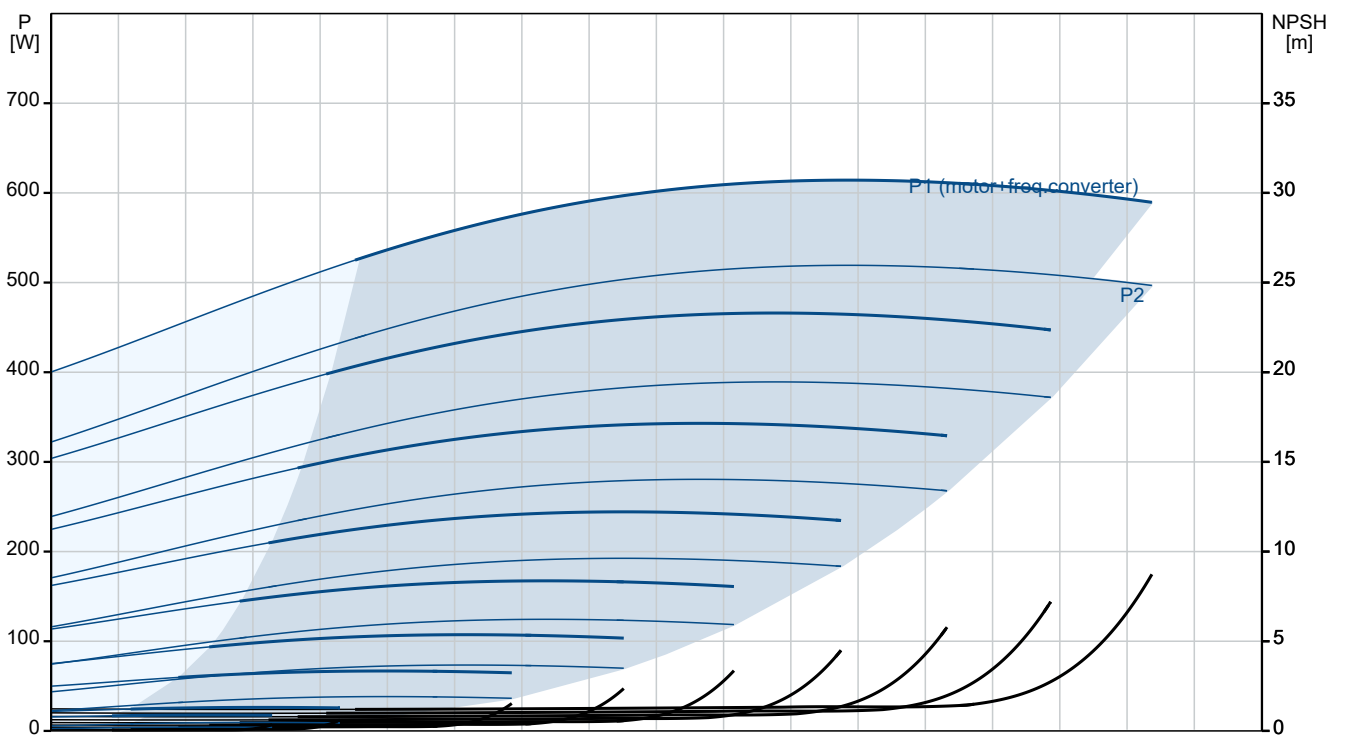

98374705 CMBE 1-44 I-U-C-A-D-A 50 Hz

Description	Value
General information:	
Product name:	CMBE 1-44 I-U-C-A-D-A
Product No:	98374705
EAN number:	5711493909453
Technical:	
Pump speed on which pump data are based:	3776 rpm
Rated flow:	2.4 m ³ /h
Rated head:	28.7 m
Impellers:	3
Code for shaft seal:	AVBE
Approvals:	CE
Curve tolerance:	ISO9906:2012 3B
Model:	A
Return valve:	YES
Start pressure:	Integrated Frequency converter
Tank volume:	2 l
Materials:	
Pump housing:	Stainless steel
Pump housing:	EN 1.4301
Pump housing:	AISI 304
Impeller:	Stainless steel
Impeller:	EN 1.4301
Impeller:	AISI 304
Code for rubber:	EPDM
Installation:	
Max. ambient:	328 K
Maximum operating pressure:	1000 kPa
Pipe connection standard:	ISO 228-1
Type of inlet connection:	Rp
Type of outlet connection:	Rp
Size of inlet connection:	1
Size of outlet connection:	1
Pressure rating for connection:	PN 10
Liquid:	
Pumped liquid:	Water
Liquid temperature range:	273 .. 333 K
Selected liquid temperature:	293 K
Density:	998.2 kg/m ³
Electrical data:	
Rated power - P2:	0.55 kW
Mains frequency:	50 Hz
Rated voltage:	1 x 200-240 V
Maximum current consumption:	3.45-2.90 A
Rated speed:	360-4000 rpm
Enclosure class (IEC 34-5):	IP55
Insulation class (IEC 85):	F
Length of cable:	1.5 m
Power plug:	Australian plug
Controls:	
Type of connector:	Type I (AS/NZS 3112)
Frequency converter:	Built-in
Others:	
Net weight:	16 kg
Gross weight:	26.4 kg
Shipping volume:	0.168 m ³
Sales region:	Australia
Config. file no:	98390431