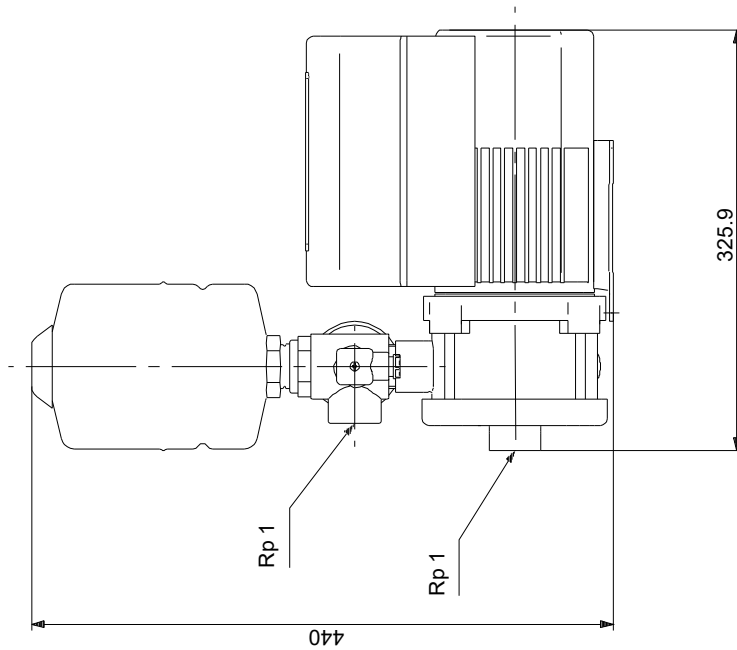

98374705 CMBE 1-44 I-U-C-A-D-A 50 Hz

Description	Value
General information:	
Product name:	CMBE 1-44 I-U-C-A-D-A
Product No:	98374705
EAN number:	5711493909453
Technical:	
Pump speed on which pump data are based:	3776 rpm
Rated flow:	2.4 m ³ /h
Rated head:	28.7 m
Impellers:	3
Code for shaft seal:	AVBE
Approvals:	CE
Curve tolerance:	ISO9906:2012 3B
Model:	A
Return valve:	YES
Start pressure:	Integrated Frequency converter
Tank volume:	2 l
Materials:	
Pump housing:	Stainless steel
Pump housing:	EN 1.4301
Pump housing:	AISI 304
Impeller:	Stainless steel
Impeller:	EN 1.4301
Impeller:	AISI 304
Code for rubber:	EPDM
Installation:	
Max. ambient:	328 K
Maximum operating pressure:	1000 kPa
Pipe connection standard:	ISO 228-1
Type of inlet connection:	Rp
Type of outlet connection:	Rp
Size of inlet connection:	1
Size of outlet connection:	1
Pressure rating for connection:	PN 10
Liquid:	
Pumped liquid:	Water
Liquid temperature range:	273 .. 333 K
Selected liquid temperature:	293 K
Density:	998.2 kg/m ³
Electrical data:	
Rated power - P2:	0.55 kW
Mains frequency:	50 Hz
Rated voltage:	1 x 200-240 V
Maximum current consumption:	3.45-2.90 A
Rated speed:	360-4000 rpm
Enclosure class (IEC 34-5):	IP55
Insulation class (IEC 85):	F
Length of cable:	1.5 m
Power plug:	Australian plug
Controls:	
Type of connector:	Type I (AS/NZS 3112)
Frequency converter:	Built-in
Others:	
Net weight:	16 kg
Gross weight:	26.4 kg
Shipping volume:	0.168 m ³
Sales region:	Australia
Config. file no:	98390431

Company name: Land and Water Technology
Created by:
Phone: 08 9209 3330
Email: orders@landwater.com.au
Date: 2/15/2023

Description	Value
Country of origin:	TW
Custom tariff no.:	84137090621519197

98374705 CMBE 1-44 I-U-C-A-D-A 50 Hz

98374705 CMBE 1-44 I-U-C-A-D-A 50 Hz

Note! All units are in [mm] unless others are stated.
Disclaimer: This simplified dimensional drawing does not show all details.

98374705 CMBE 1-44 I-U-C-A-D-A 50 Hz