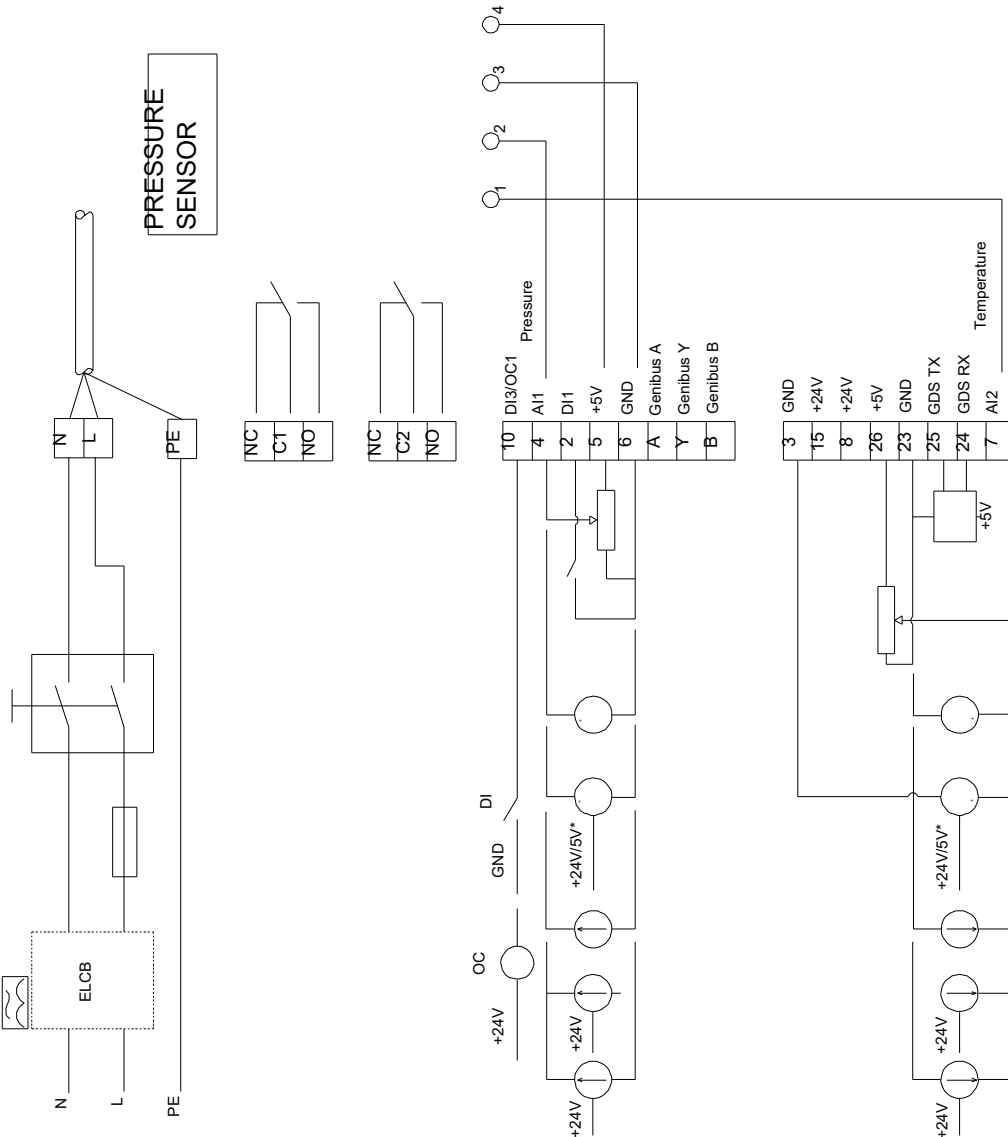

98374705 CMBE 1-44 I-U-C-A-D-A 50 Hz

Note! All units are in [mm] unless others are stated.