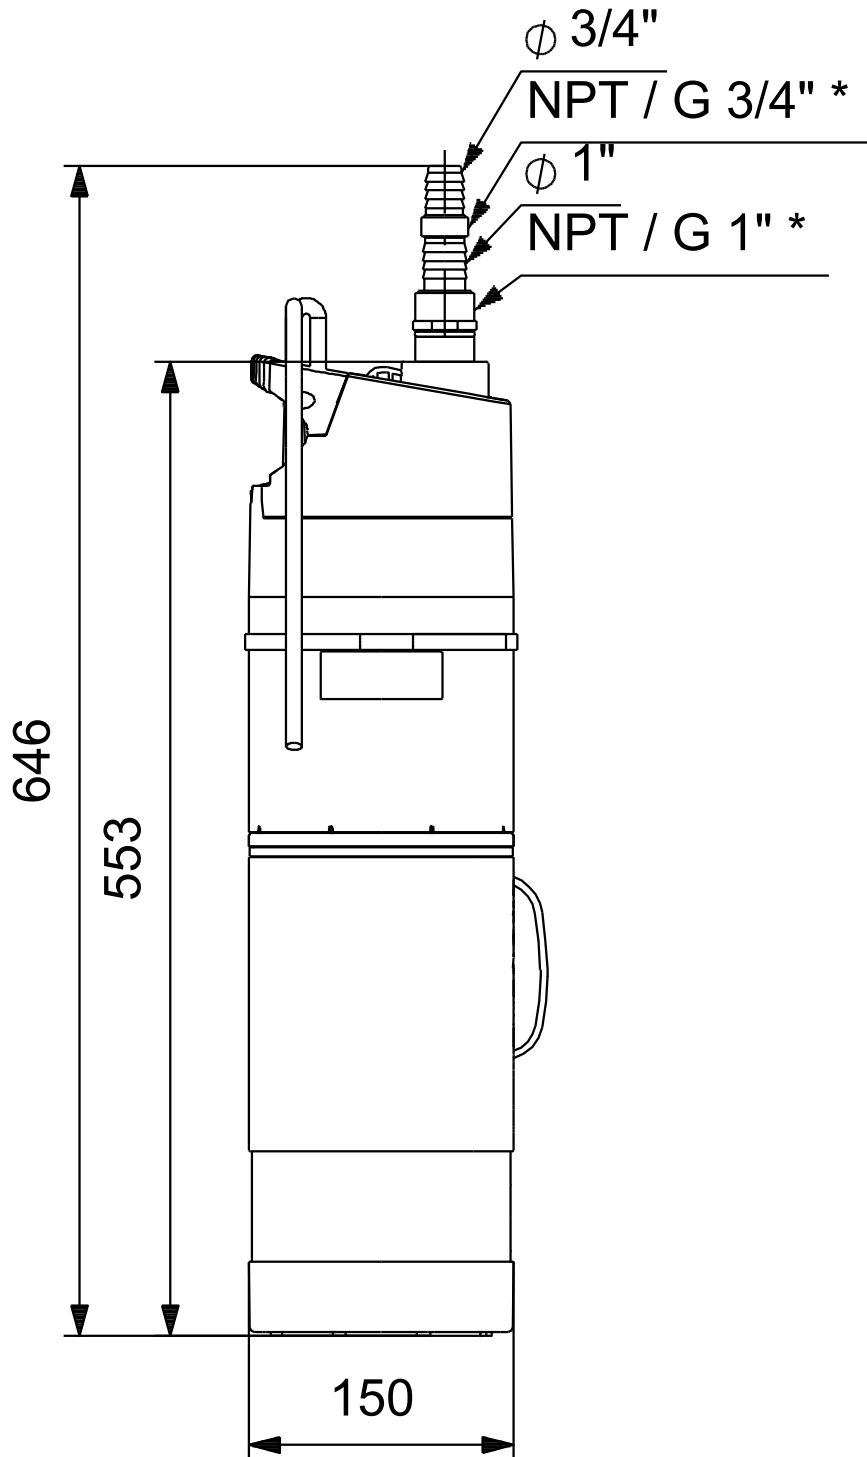

### 97896325 SBA 3-45 A 50 Hz

Pumped liquid = Water  
Liquid temperature during operation = 293 K  
Density = 998.2 kg/m³

Description	Value
<b>General information:</b>	
Product name:	SBA 3-45 A
Product No:	97896325
EAN number:	5710626001903
<b>Technical:</b>	
Rated flow:	2.83 m <sup>3</sup> /h
Rated head:	30.1 m
Maximum head:	45 m
Impellers:	4
Max. Particle:	1 mm
Approvals:	CE
Curve tolerance:	ISO9906:2012 3B
Return valve:	YES
Adjustable start pressure:	N
Start pressure:	220 kPa
Rated speed:	2800 rpm
<b>Materials:</b>	
Pump housing:	Composite
Pump housing:	PP - GF30
Impeller:	Composite
Impeller:	PPO-20GF
<b>Installation:</b>	
Range of ambient temperature:	263 .. 323 K
Type of inlet connection:	STRAINER
Pump outlet:	G 1"
Pressure rating for connection:	PN 6
Maximum installation depth:	10 m
<b>Liquid:</b>	
Pumped liquid:	Water
Liquid temperature range:	273 .. 313 K
Selected liquid temperature:	293 K
Density:	998.2 kg/m <sup>3</sup>
pH-value range:	4-9
<b>Electrical data:</b>	
Power input P1:	1.05 kW
Rated power - P2:	0.62 kW
Mains frequency:	50 Hz
Rated voltage:	1 x 220-240 V
Rated current:	4.8 A
Starting current:	12 A
Cos phi:	0.94
Rated speed:	2800 rpm
Capacitor size - run:	12 µF/450 V
Enclosure class (IEC 34-5):	IP68
Insulation class (IEC 85):	F
Built-in motor protection:	YES
Length of cable:	15 m
Cable type:	H07RN-F 3G1
Type of cable plug:	AUS
<b>Controls:</b>	
Float switch (Yes/No):	Y
<b>Others:</b>	
Net weight:	11.1 kg
Gross weight:	12.5 kg
Shipping volume:	0.032 m <sup>3</sup>
Country of origin:	IT
Custom tariff no.:	84137090621918274

Pumped liquid = Water  
 Liquid temperature during operation = 293 K  
 Density = 998.2 kg/m<sup>3</sup>

**97896325 SBA 3-45 A 50 Hz**

Note! All units are in [mm] unless others are stated.  
Disclaimer: This simplified dimensional drawing does not show all details.