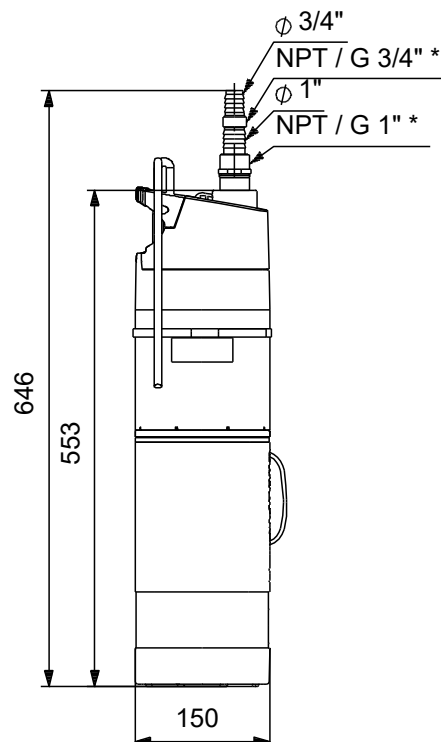

### 97896325 SBA 3-45 A 50 Hz

Pumped liquid = Water  
Liquid temperature during operation = 293 K  
Density = 998.2 kg/m³

Description	Value
<b>General information:</b>	
Product name:	SBA 3-45 A
Product No:	97896325
EAN number:	5710626001903
<b>Technical:</b>	
Rated flow:	2.83 m <sup>3</sup> /h
Rated head:	30.1 m
Maximum head:	45 m
Impellers:	4
Max. Particle:	1 mm
Approvals:	CE
Curve tolerance:	ISO9906:2012 3B
Return valve:	YES
Adjustable start pressure:	N
Start pressure:	220 kPa
Rated speed:	2800 rpm
<b>Materials:</b>	
Pump housing:	Composite
Pump housing:	PP - GF30
Impeller:	Composite
Impeller:	PPO-20GF
<b>Installation:</b>	
Range of ambient temperature:	263 .. 323 K
Type of inlet connection:	STRAINER
Pump outlet:	G 1"
Pressure rating for connection:	PN 6
Maximum installation depth:	10 m
<b>Liquid:</b>	
Pumped liquid:	Water
Liquid temperature range:	273 .. 313 K
Selected liquid temperature:	293 K
Density:	998.2 kg/m <sup>3</sup>
pH-value range:	4-9
<b>Electrical data:</b>	
Power input P1:	1.05 kW
Rated power - P2:	0.62 kW
Mains frequency:	50 Hz
Rated voltage:	1 x 220-240 V
Rated current:	4.8 A
Starting current:	12 A
Cos phi:	0.94
Rated speed:	2800 rpm
Capacitor size - run:	12 µF/450 V
Enclosure class (IEC 34-5):	IP68
Insulation class (IEC 85):	F
Built-in motor protection:	YES
Length of cable:	15 m
Cable type:	H07RN-F 3G1
Type of cable plug:	AUS
<b>Controls:</b>	
Float switch (Yes/No):	Y
<b>Others:</b>	
Net weight:	11.1 kg
Gross weight:	12.5 kg
Shipping volume:	0.032 m <sup>3</sup>
Country of origin:	IT
Custom tariff no.:	84137090621918274

Pumped liquid = Water  
 Liquid temperature during operation = 293 K  
 Density = 998.2 kg/m<sup>3</sup>

**97896325 SBA 3-45 A 50 Hz**

Note! All units are in [mm] unless others are stated.  
Disclaimer: This simplified dimensional drawing does not show all details.