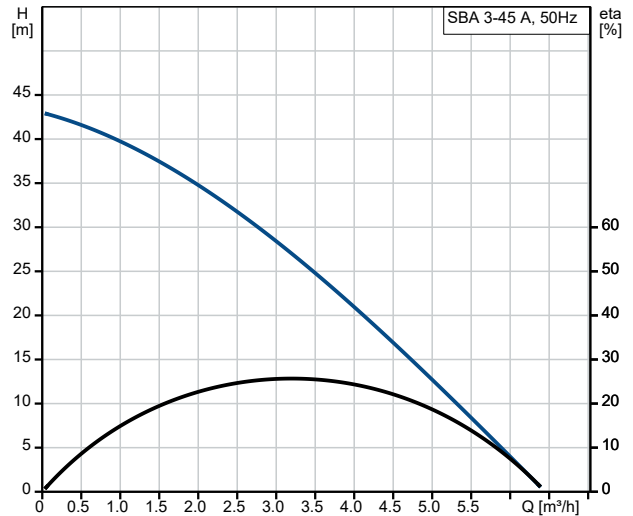

### 97896325 SBA 3-45 A 50 Hz

Pumped liquid = Water  
Liquid temperature during operation = 293 K  
Density = 998.2 kg/m³

Description	Value
<b>General information:</b>	
Product name:	SBA 3-45 A
Product No:	97896325
EAN number:	5710626001903
<b>Technical:</b>	
Rated flow:	2.83 m <sup>3</sup> /h
Rated head:	30.1 m
Maximum head:	45 m
Impellers:	4
Max. Particle:	1 mm
Approvals:	CE
Curve tolerance:	ISO9906:2012 3B
Return valve:	YES
Adjustable start pressure:	N
Start pressure:	220 kPa
Rated speed:	2800 rpm
<b>Materials:</b>	
Pump housing:	Composite
Pump housing:	PP - GF30
Impeller:	Composite
Impeller:	PPO-20GF
<b>Installation:</b>	
Range of ambient temperature:	263 .. 323 K
Type of inlet connection:	STRAINER
Pump outlet:	G 1"
Pressure rating for connection:	PN 6
Maximum installation depth:	10 m
<b>Liquid:</b>	
Pumped liquid:	Water
Liquid temperature range:	273 .. 313 K
Selected liquid temperature:	293 K
Density:	998.2 kg/m <sup>3</sup>
pH-value range:	4-9
<b>Electrical data:</b>	
Power input P1:	1.05 kW
Rated power - P2:	0.62 kW
Mains frequency:	50 Hz
Rated voltage:	1 x 220-240 V
Rated current:	4.8 A
Starting current:	12 A
Cos phi:	0.94
Rated speed:	2800 rpm
Capacitor size - run:	12 µF/450 V
Enclosure class (IEC 34-5):	IP68
Insulation class (IEC 85):	F
Built-in motor protection:	YES
Length of cable:	15 m
Cable type:	H07RN-F 3G1
Type of cable plug:	AUS
<b>Controls:</b>	
Float switch (Yes/No):	Y
<b>Others:</b>	
Net weight:	11.1 kg
Gross weight:	12.5 kg
Shipping volume:	0.032 m <sup>3</sup>
Country of origin:	IT
Custom tariff no.:	84137090621918274

Pumped liquid = Water  
 Liquid temperature during operation = 293 K  
 Density = 998.2 kg/m<sup>3</sup>

**97896325 SBA 3-45 A 50 Hz**

Note! All units are in [mm] unless others are stated.  
Disclaimer: This simplified dimensional drawing does not show all details.