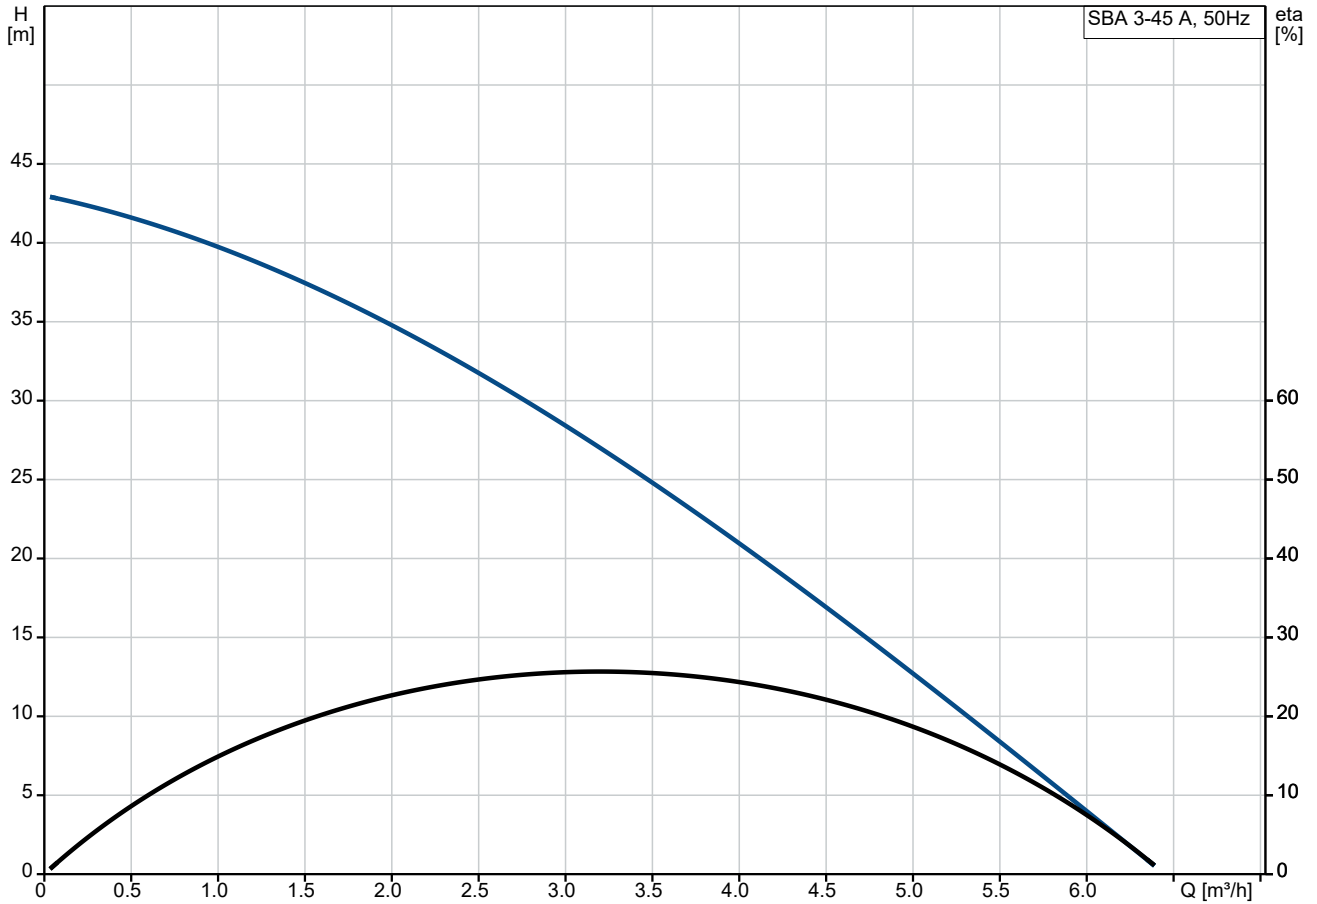

### 97896325 SBA 3-45 A 50 Hz

Pumped liquid = Water  
Liquid temperature during operation = 293 K  
Density = 998.2 kg/m³

Description	Value
<b>General information:</b>	
Product name:	SBA 3-45 A
Product No:	97896325
EAN number:	5710626001903
<b>Technical:</b>	
Rated flow:	2.83 m <sup>3</sup> /h
Rated head:	30.1 m
Maximum head:	45 m
Impellers:	4
Max. Particle:	1 mm
Approvals:	CE
Curve tolerance:	ISO9906:2012 3B
Return valve:	YES
Adjustable start pressure:	N
Start pressure:	220 kPa
Rated speed:	2800 rpm
<b>Materials:</b>	
Pump housing:	Composite
Pump housing:	PP - GF30
Impeller:	Composite
Impeller:	PPO-20GF
<b>Installation:</b>	
Range of ambient temperature:	263 .. 323 K
Type of inlet connection:	STRAINER
Pump outlet:	G 1"
Pressure rating for connection:	PN 6
Maximum installation depth:	10 m
<b>Liquid:</b>	
Pumped liquid:	Water
Liquid temperature range:	273 .. 313 K
Selected liquid temperature:	293 K
Density:	998.2 kg/m <sup>3</sup>
pH-value range:	4-9
<b>Electrical data:</b>	
Power input P1:	1.05 kW
Rated power - P2:	0.62 kW
Mains frequency:	50 Hz
Rated voltage:	1 x 220-240 V
Rated current:	4.8 A
Starting current:	12 A
Cos phi:	0.94
Rated speed:	2800 rpm
Capacitor size - run:	12 µF/450 V
Enclosure class (IEC 34-5):	IP68
Insulation class (IEC 85):	F
Built-in motor protection:	YES
Length of cable:	15 m
Cable type:	H07RN-F 3G1
Type of cable plug:	AUS
<b>Controls:</b>	
Float switch (Yes/No):	Y
<b>Others:</b>	
Net weight:	11.1 kg
Gross weight:	12.5 kg
Shipping volume:	0.032 m <sup>3</sup>
Country of origin:	IT
Custom tariff no.:	84137090621918274

Pumped liquid = Water  
 Liquid temperature during operation = 293 K  
 Density = 998.2 kg/m<sup>3</sup>

**97896325 SBA 3-45 A 50 Hz**

Note! All units are in [mm] unless others are stated.  
Disclaimer: This simplified dimensional drawing does not show all details.