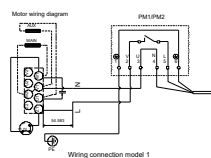

Company name: Land and Water Technology
Created by:
Phone: 08 9209 3330
Email: orders@landwater.com.au
Date: 2/15/2023

97530097 CMB 1-36 A-C-A-A-A-A 50 Hz

Description	Value
General information:	
Product name:	CMB 1-36 A-C-A-A-A-A
Product No:	97530097
EAN number:	5700317866713
Technical:	
Pump speed on which pump data are based:	2900 rpm
Rated flow:	1.7 m ³ /h
Rated head:	23.7 m
Impellers:	4
Code for shaft seal:	AVBE
Approvals:	CE,RCM
Model:	A
Return valve:	YES
Start pressure:	PM1 - 1.5 bar
Tank volume:	NONE I
Materials:	
Pump housing:	Cast iron
Pump housing:	EN 1561 EN-GJL-200
Pump housing:	ASTM A48-30B
Impeller:	Stainless steel
Impeller:	EN 1.4301
Impeller:	AISI 304
Code for rubber:	EPDM
Installation:	
Max. ambient:	328 K
Maximum operating pressure:	1000 kPa
Pipe connection standard:	ISO 228-1
Type of inlet connection:	Rp
Type of outlet connection:	G
Size of inlet connection:	1
Size of outlet connection:	1
Pressure rating for connection:	PN 10
Liquid:	
Pumped liquid:	Water
Liquid temperature range:	273 .. 333 K
Selected liquid temperature:	293 K
Density:	998.2 kg/m ³
Electrical data:	
Rated power - P2:	0.5 kW
Mains frequency:	50 Hz
Rated voltage:	1 x 220-240 V
Maximum current consumption:	3.1-2.8 A
Rated speed:	2730-2740 rpm
Enclosure class (IEC 34-5):	IP55
Insulation class (IEC 85):	F
Built-in motor protection:	TP 211
Length of cable:	1.5 m
Power plug:	Australian plug
Controls:	
Type of connector:	Type I (AS/NZS 3112)
Others:	
Net weight:	13.7 kg
Gross weight:	17.5 kg
Sales region:	Australia
Country of origin:	TW
Custom tariff no.:	84137090621519197

Pumped liquid = Water
 Liquid temperature during operation = 293 K
 Density = 998.2 kg/m³

97530097 CMB 1-36 A-C-A-A-A-A 50 Hz

97530097 CMB 1-36 A-C-A-A-A-A 50 Hz

Note! All units are in [mm] unless others are stated.
Disclaimer: This simplified dimensional drawing does not show all details.