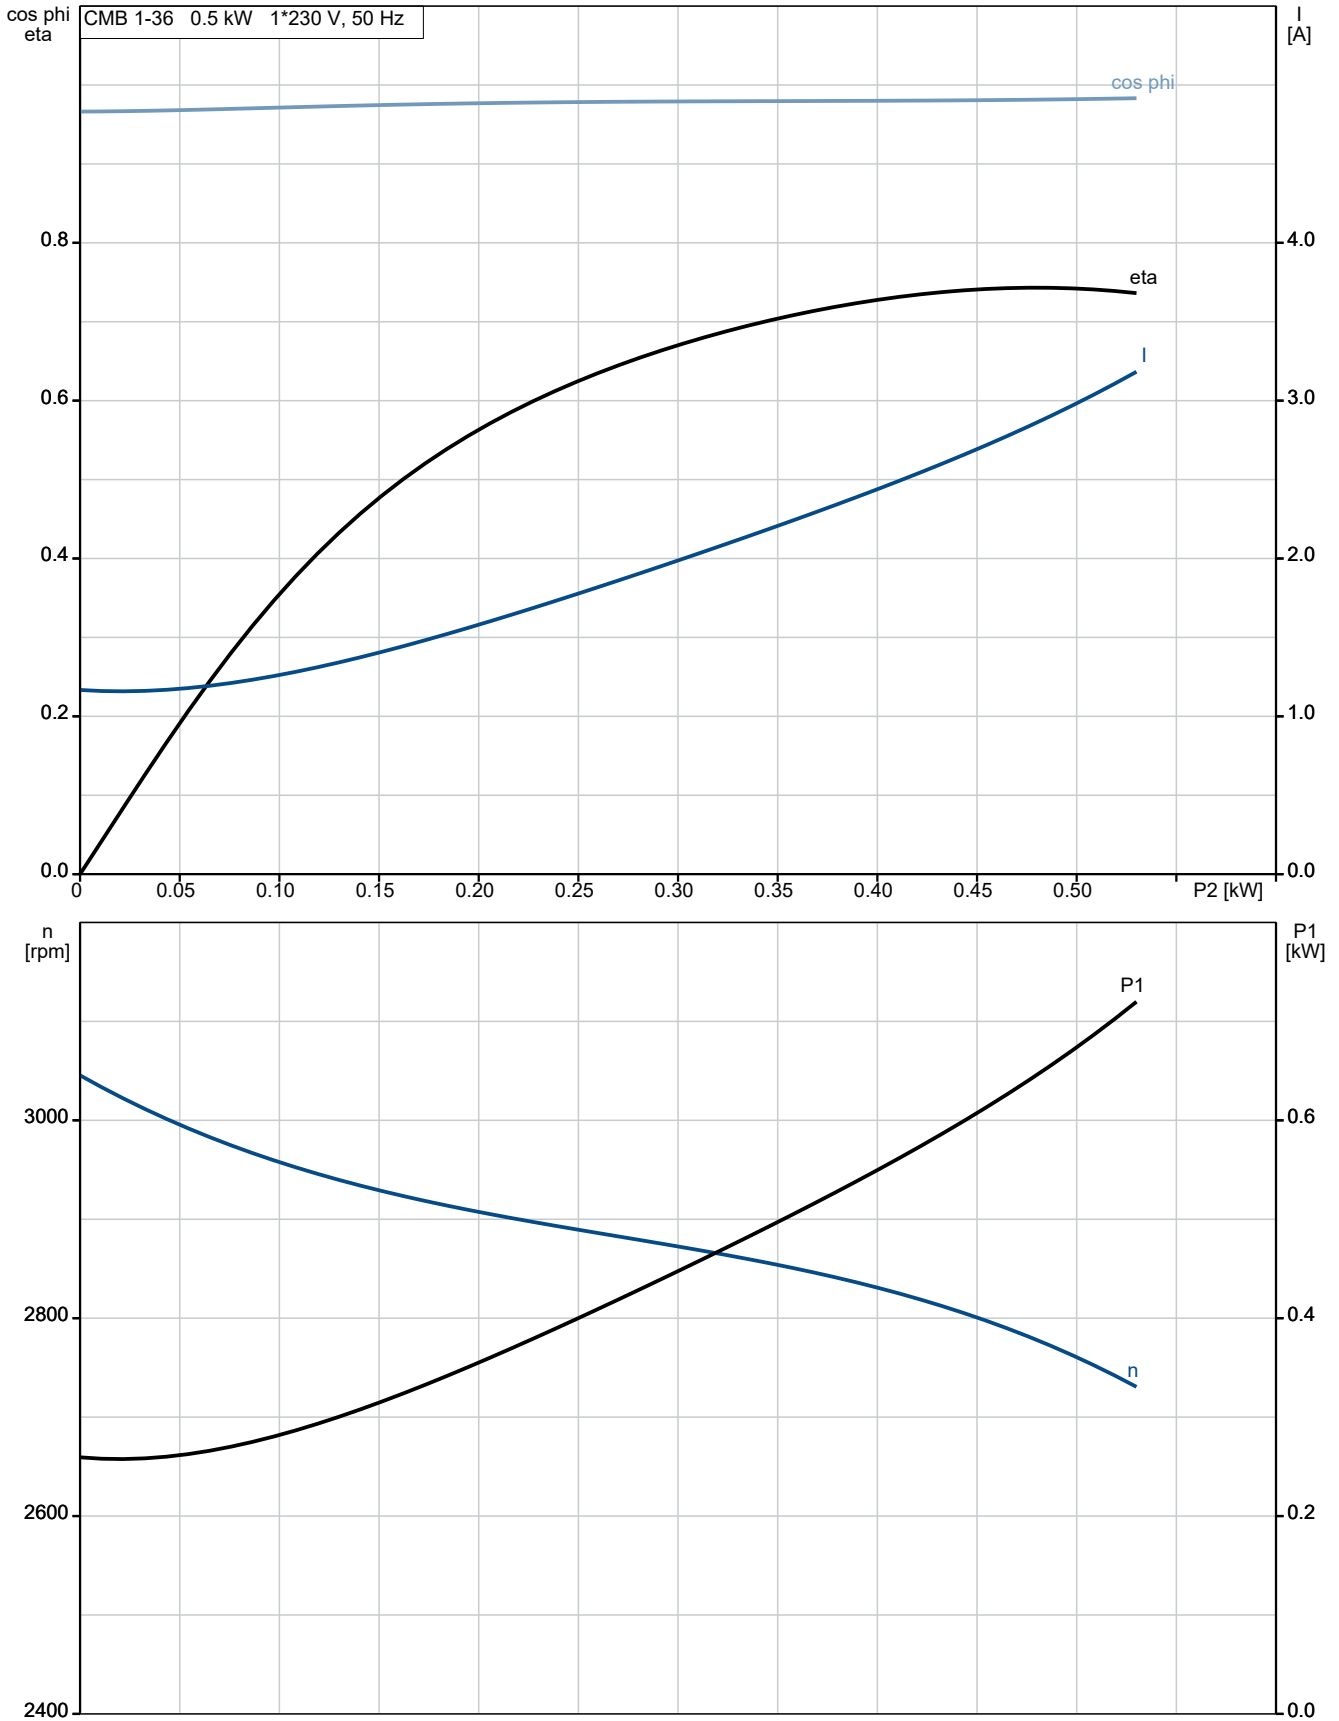

Company name: Land and Water Technology
Created by:
Phone: 08 9209 3330
Email: orders@landwater.com.au
Date: 2/15/2023

97530097 CMB 1-36 A-C-A-A-A-A 50 Hz

Description	Value
General information:	
Product name:	CMB 1-36 A-C-A-A-A-A
Product No:	97530097
EAN number:	5700317866713
Technical:	
Pump speed on which pump data are based:	2900 rpm
Rated flow:	1.7 m ³ /h
Rated head:	23.7 m
Impellers:	4
Code for shaft seal:	AVBE
Approvals:	CE,RCM
Model:	A
Return valve:	YES
Start pressure:	PM1 - 1.5 bar
Tank volume:	NONE I
Materials:	
Pump housing:	Cast iron
Pump housing:	EN 1561 EN-GJL-200
Pump housing:	ASTM A48-30B
Impeller:	Stainless steel
Impeller:	EN 1.4301
Impeller:	AISI 304
Code for rubber:	EPDM
Installation:	
Max. ambient:	328 K
Maximum operating pressure:	1000 kPa
Pipe connection standard:	ISO 228-1
Type of inlet connection:	Rp
Type of outlet connection:	G
Size of inlet connection:	1
Size of outlet connection:	1
Pressure rating for connection:	PN 10
Liquid:	
Pumped liquid:	Water
Liquid temperature range:	273 .. 333 K
Selected liquid temperature:	293 K
Density:	998.2 kg/m ³
Electrical data:	
Rated power - P2:	0.5 kW
Mains frequency:	50 Hz
Rated voltage:	1 x 220-240 V
Maximum current consumption:	3.1-2.8 A
Rated speed:	2730-2740 rpm
Enclosure class (IEC 34-5):	IP55
Insulation class (IEC 85):	F
Built-in motor protection:	TP 211
Length of cable:	1.5 m
Power plug:	Australian plug
Controls:	
Type of connector:	Type I (AS/NZS 3112)
Others:	
Net weight:	13.7 kg
Gross weight:	17.5 kg
Sales region:	Australia
Country of origin:	TW
Custom tariff no.:	84137090621519197

Pumped liquid = Water
 Liquid temperature during operation = 293 K
 Density = 998.2 kg/m³

97530097 CMB 1-36 A-C-A-A-A-A 50 Hz

97530097 CMB 1-36 A-C-A-A-A-A 50 Hz

Note! All units are in [mm] unless others are stated.
Disclaimer: This simplified dimensional drawing does not show all details.