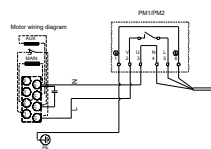

Company name: Land and Water Technology
Created by:
Phone: 08 9209 3330
Email: orders@landwater.com.au
Date: 2/15/2023

97530097 CMB 1-36 A-C-A-A-A-A 50 Hz

Description	Value
General information:	
Product name:	CMB 1-36 A-C-A-A-A-A
Product No:	97530097
EAN number:	5700317866713
Technical:	
Pump speed on which pump data are based:	2900 rpm
Rated flow:	1.7 m ³ /h
Rated head:	23.7 m
Impellers:	4
Code for shaft seal:	AVBE
Approvals:	CE,RCM
Model:	A
Return valve:	YES
Start pressure:	PM1 - 1.5 bar
Tank volume:	NONE I
Materials:	
Pump housing:	Cast iron
Pump housing:	EN 1561 EN-GJL-200
Pump housing:	ASTM A48-30B
Impeller:	Stainless steel
Impeller:	EN 1.4301
Impeller:	AISI 304
Code for rubber:	EPDM
Installation:	
Max. ambient:	328 K
Maximum operating pressure:	1000 kPa
Pipe connection standard:	ISO 228-1
Type of inlet connection:	Rp
Type of outlet connection:	G
Size of inlet connection:	1
Size of outlet connection:	1
Pressure rating for connection:	PN 10
Liquid:	
Pumped liquid:	Water
Liquid temperature range:	273 .. 333 K
Selected liquid temperature:	293 K
Density:	998.2 kg/m ³
Electrical data:	
Rated power - P2:	0.5 kW
Mains frequency:	50 Hz
Rated voltage:	1 x 220-240 V
Maximum current consumption:	3.1-2.8 A
Rated speed:	2730-2740 rpm
Enclosure class (IEC 34-5):	IP55
Insulation class (IEC 85):	F
Built-in motor protection:	TP 211
Length of cable:	1.5 m
Power plug:	Australian plug
Controls:	
Type of connector:	Type I (AS/NZS 3112)
Others:	
Net weight:	13.7 kg
Gross weight:	17.5 kg
Sales region:	Australia
Country of origin:	TW
Custom tariff no.:	84137090621519197

Pumped liquid = Water
 Liquid temperature during operation = 293 K
 Density = 998.2 kg/m³

97530097 CMB 1-36 A-C-A-A-A-A 50 Hz

97530097 CMB 1-36 A-C-A-A-A-A 50 Hz

Note! All units are in [mm] unless others are stated.
Disclaimer: This simplified dimensional drawing does not show all details.