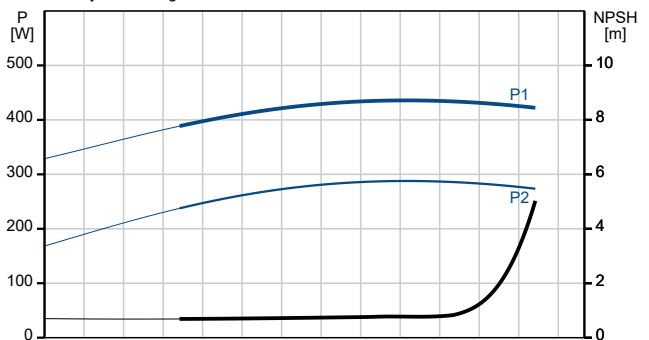

Company name: Land and Water Technology
Created by:
Phone: 08 9209 3330
Email: orders@landwater.com.au
Date: 2/15/2023

97530097 CMB 1-36 A-C-A-A-A-A 50 Hz

Description	Value
General information:	
Product name:	CMB 1-36 A-C-A-A-A-A
Product No:	97530097
EAN number:	5700317866713
Technical:	
Pump speed on which pump data are based:	2900 rpm
Rated flow:	1.7 m ³ /h
Rated head:	23.7 m
Impellers:	4
Code for shaft seal:	AVBE
Approvals:	CE,RCM
Model:	A
Return valve:	YES
Start pressure:	PM1 - 1.5 bar
Tank volume:	NONE I
Materials:	
Pump housing:	Cast iron
Pump housing:	EN 1561 EN-GJL-200
Pump housing:	ASTM A48-30B
Impeller:	Stainless steel
Impeller:	EN 1.4301
Impeller:	AISI 304
Code for rubber:	EPDM
Installation:	
Max. ambient:	328 K
Maximum operating pressure:	1000 kPa
Pipe connection standard:	ISO 228-1
Type of inlet connection:	Rp
Type of outlet connection:	G
Size of inlet connection:	1
Size of outlet connection:	1
Pressure rating for connection:	PN 10
Liquid:	
Pumped liquid:	Water
Liquid temperature range:	273 .. 333 K
Selected liquid temperature:	293 K
Density:	998.2 kg/m ³
Electrical data:	
Rated power - P2:	0.5 kW
Mains frequency:	50 Hz
Rated voltage:	1 x 220-240 V
Maximum current consumption:	3.1-2.8 A
Rated speed:	2730-2740 rpm
Enclosure class (IEC 34-5):	IP55
Insulation class (IEC 85):	F
Built-in motor protection:	TP 211
Length of cable:	1.5 m
Power plug:	Australian plug
Controls:	
Type of connector:	Type I (AS/NZS 3112)
Others:	
Net weight:	13.7 kg
Gross weight:	17.5 kg
Sales region:	Australia
Country of origin:	TW
Custom tariff no.:	84137090621519197

Pumped liquid = Water
 Liquid temperature during operation = 293 K
 Density = 998.2 kg/m³

97530097 CMB 1-36 A-C-A-A-A-A 50 Hz

97530097 CMB 1-36 A-C-A-A-A-A 50 Hz

Note! All units are in [mm] unless others are stated.
Disclaimer: This simplified dimensional drawing does not show all details.