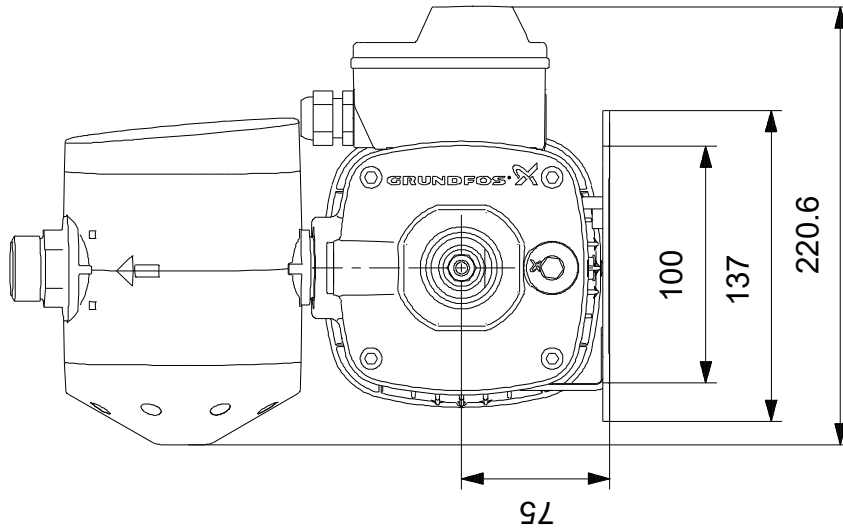

Company name: Land and Water Technology
Created by:
Phone: 08 9209 3330
Email: orders@landwater.com.au
Date: 2/15/2023

97530097 CMB 1-36 A-C-A-A-A-A 50 Hz

Description	Value
General information:	
Product name:	CMB 1-36 A-C-A-A-A-A
Product No:	97530097
EAN number:	5700317866713
Technical:	
Pump speed on which pump data are based:	2900 rpm
Rated flow:	1.7 m ³ /h
Rated head:	23.7 m
Impellers:	4
Code for shaft seal:	AVBE
Approvals:	CE,RCM
Model:	A
Return valve:	YES
Start pressure:	PM1 - 1.5 bar
Tank volume:	NONE I
Materials:	
Pump housing:	Cast iron
Pump housing:	EN 1561 EN-GJL-200
Pump housing:	ASTM A48-30B
Impeller:	Stainless steel
Impeller:	EN 1.4301
Impeller:	AISI 304
Code for rubber:	EPDM
Installation:	
Max. ambient:	328 K
Maximum operating pressure:	1000 kPa
Pipe connection standard:	ISO 228-1
Type of inlet connection:	Rp
Type of outlet connection:	G
Size of inlet connection:	1
Size of outlet connection:	1
Pressure rating for connection:	PN 10
Liquid:	
Pumped liquid:	Water
Liquid temperature range:	273 .. 333 K
Selected liquid temperature:	293 K
Density:	998.2 kg/m ³
Electrical data:	
Rated power - P2:	0.5 kW
Mains frequency:	50 Hz
Rated voltage:	1 x 220-240 V
Maximum current consumption:	3.1-2.8 A
Rated speed:	2730-2740 rpm
Enclosure class (IEC 34-5):	IP55
Insulation class (IEC 85):	F
Built-in motor protection:	TP 211
Length of cable:	1.5 m
Power plug:	Australian plug
Controls:	
Type of connector:	Type I (AS/NZS 3112)
Others:	
Net weight:	13.7 kg
Gross weight:	17.5 kg
Sales region:	Australia
Country of origin:	TW
Custom tariff no.:	84137090621519197

Pumped liquid = Water
 Liquid temperature during operation = 293 K
 Density = 998.2 kg/m³

97530097 CMB 1-36 A-C-A-A-A-A 50 Hz

97530097 CMB 1-36 A-C-A-A-A-A 50 Hz

Note! All units are in [mm] unless others are stated.
Disclaimer: This simplified dimensional drawing does not show all details.