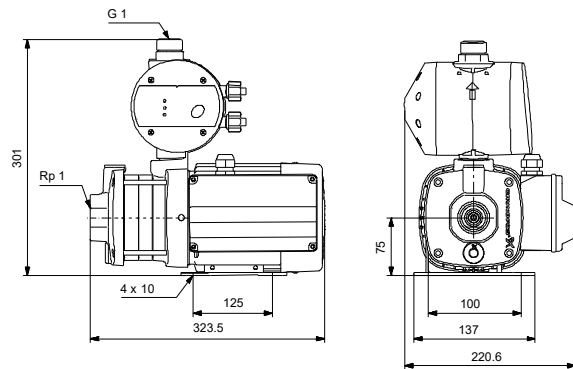

Company name: Land and Water Technology
Created by:
Phone: 08 9209 3330
Email: orders@landwater.com.au
Date: 2/15/2023

97530097 CMB 1-36 A-C-A-A-A-A 50 Hz

Description	Value
General information:	
Product name:	CMB 1-36 A-C-A-A-A-A
Product No:	97530097
EAN number:	5700317866713
Technical:	
Pump speed on which pump data are based:	2900 rpm
Rated flow:	1.7 m ³ /h
Rated head:	23.7 m
Impellers:	4
Code for shaft seal:	AVBE
Approvals:	CE,RCM
Model:	A
Return valve:	YES
Start pressure:	PM1 - 1.5 bar
Tank volume:	NONE I
Materials:	
Pump housing:	Cast iron
Pump housing:	EN 1561 EN-GJL-200
Pump housing:	ASTM A48-30B
Impeller:	Stainless steel
Impeller:	EN 1.4301
Impeller:	AISI 304
Code for rubber:	EPDM
Installation:	
Max. ambient:	328 K
Maximum operating pressure:	1000 kPa
Pipe connection standard:	ISO 228-1
Type of inlet connection:	Rp
Type of outlet connection:	G
Size of inlet connection:	1
Size of outlet connection:	1
Pressure rating for connection:	PN 10
Liquid:	
Pumped liquid:	Water
Liquid temperature range:	273 .. 333 K
Selected liquid temperature:	293 K
Density:	998.2 kg/m ³
Electrical data:	
Rated power - P2:	0.5 kW
Mains frequency:	50 Hz
Rated voltage:	1 x 220-240 V
Maximum current consumption:	3.1-2.8 A
Rated speed:	2730-2740 rpm
Enclosure class (IEC 34-5):	IP55
Insulation class (IEC 85):	F
Built-in motor protection:	TP 211
Length of cable:	1.5 m
Power plug:	Australian plug
Controls:	
Type of connector:	Type I (AS/NZS 3112)
Others:	
Net weight:	13.7 kg
Gross weight:	17.5 kg
Sales region:	Australia
Country of origin:	TW
Custom tariff no.:	84137090621519197

Pumped liquid = Water
 Liquid temperature during operation = 293 K
 Density = 998.2 kg/m³

97530097 CMB 1-36 A-C-A-A-A-A 50 Hz

97530097 CMB 1-36 A-C-A-A-A-A 50 Hz

Note! All units are in [mm] unless others are stated.
Disclaimer: This simplified dimensional drawing does not show all details.