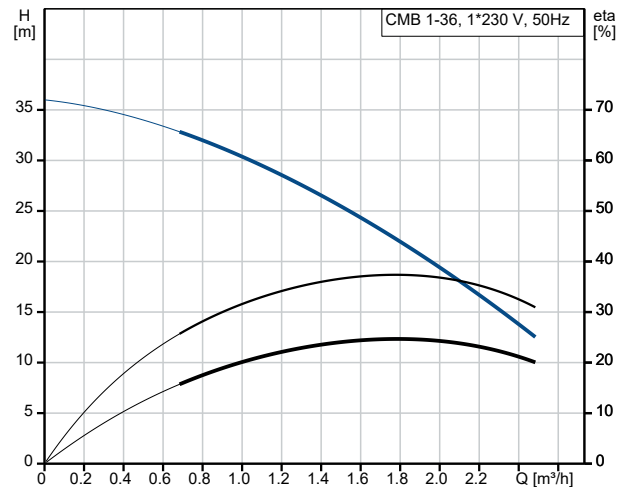

Company name: Land and Water Technology
Created by:
Phone: 08 9209 3330
Email: orders@landwater.com.au
Date: 2/15/2023

97530097 CMB 1-36 A-C-A-A-A-A 50 Hz

Description	Value
General information:	
Product name:	CMB 1-36 A-C-A-A-A-A
Product No:	97530097
EAN number:	5700317866713
Technical:	
Pump speed on which pump data are based:	2900 rpm
Rated flow:	1.7 m ³ /h
Rated head:	23.7 m
Impellers:	4
Code for shaft seal:	AVBE
Approvals:	CE,RCM
Model:	A
Return valve:	YES
Start pressure:	PM1 - 1.5 bar
Tank volume:	NONE I
Materials:	
Pump housing:	Cast iron
Pump housing:	EN 1561 EN-GJL-200
Pump housing:	ASTM A48-30B
Impeller:	Stainless steel
Impeller:	EN 1.4301
Impeller:	AISI 304
Code for rubber:	EPDM
Installation:	
Max. ambient:	328 K
Maximum operating pressure:	1000 kPa
Pipe connection standard:	ISO 228-1
Type of inlet connection:	Rp
Type of outlet connection:	G
Size of inlet connection:	1
Size of outlet connection:	1
Pressure rating for connection:	PN 10
Liquid:	
Pumped liquid:	Water
Liquid temperature range:	273 .. 333 K
Selected liquid temperature:	293 K
Density:	998.2 kg/m ³
Electrical data:	
Rated power - P2:	0.5 kW
Mains frequency:	50 Hz
Rated voltage:	1 x 220-240 V
Maximum current consumption:	3.1-2.8 A
Rated speed:	2730-2740 rpm
Enclosure class (IEC 34-5):	IP55
Insulation class (IEC 85):	F
Built-in motor protection:	TP 211
Length of cable:	1.5 m
Power plug:	Australian plug
Controls:	
Type of connector:	Type I (AS/NZS 3112)
Others:	
Net weight:	13.7 kg
Gross weight:	17.5 kg
Sales region:	Australia
Country of origin:	TW
Custom tariff no.:	84137090621519197

Pumped liquid = Water
 Liquid temperature during operation = 293 K
 Density = 998.2 kg/m³

97530097 CMB 1-36 A-C-A-A-A-A 50 Hz

97530097 CMB 1-36 A-C-A-A-A-A 50 Hz

Note! All units are in [mm] unless others are stated.
Disclaimer: This simplified dimensional drawing does not show all details.