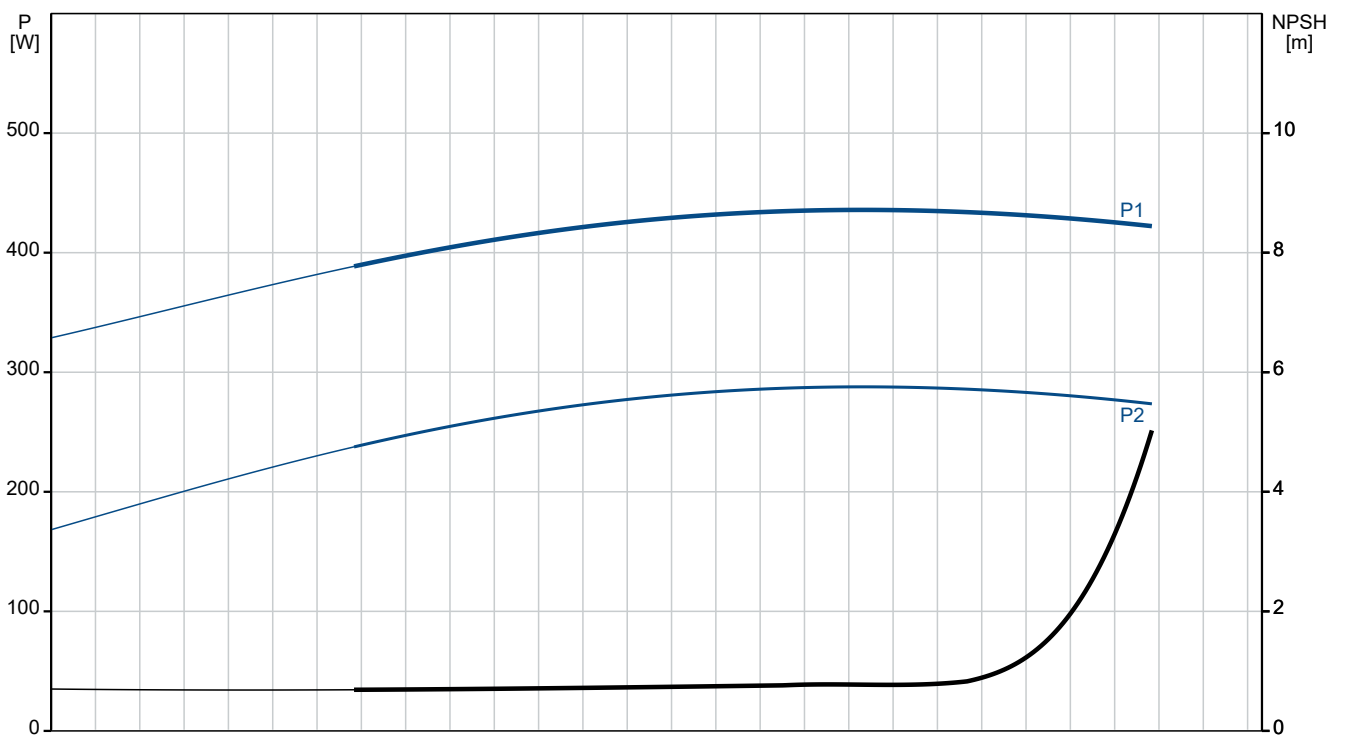

Company name: Land and Water Technology
Created by:
Phone: 08 9209 3330
Email: orders@landwater.com.au
Date: 2/15/2023

97530097 CMB 1-36 A-C-A-A-A-A 50 Hz

Description	Value
General information:	
Product name:	CMB 1-36 A-C-A-A-A-A
Product No:	97530097
EAN number:	5700317866713
Technical:	
Pump speed on which pump data are based:	2900 rpm
Rated flow:	1.7 m ³ /h
Rated head:	23.7 m
Impellers:	4
Code for shaft seal:	AVBE
Approvals:	CE,RCM
Model:	A
Return valve:	YES
Start pressure:	PM1 - 1.5 bar
Tank volume:	NONE I
Materials:	
Pump housing:	Cast iron
Pump housing:	EN 1561 EN-GJL-200
Pump housing:	ASTM A48-30B
Impeller:	Stainless steel
Impeller:	EN 1.4301
Impeller:	AISI 304
Code for rubber:	EPDM
Installation:	
Max. ambient:	328 K
Maximum operating pressure:	1000 kPa
Pipe connection standard:	ISO 228-1
Type of inlet connection:	Rp
Type of outlet connection:	G
Size of inlet connection:	1
Size of outlet connection:	1
Pressure rating for connection:	PN 10
Liquid:	
Pumped liquid:	Water
Liquid temperature range:	273 .. 333 K
Selected liquid temperature:	293 K
Density:	998.2 kg/m ³
Electrical data:	
Rated power - P2:	0.5 kW
Mains frequency:	50 Hz
Rated voltage:	1 x 220-240 V
Maximum current consumption:	3.1-2.8 A
Rated speed:	2730-2740 rpm
Enclosure class (IEC 34-5):	IP55
Insulation class (IEC 85):	F
Built-in motor protection:	TP 211
Length of cable:	1.5 m
Power plug:	Australian plug
Controls:	
Type of connector:	Type I (AS/NZS 3112)
Others:	
Net weight:	13.7 kg
Gross weight:	17.5 kg
Sales region:	Australia
Country of origin:	TW
Custom tariff no.:	84137090621519197

Pumped liquid = Water
 Liquid temperature during operation = 293 K
 Density = 998.2 kg/m³

97530097 CMB 1-36 A-C-A-A-A-A 50 Hz

97530097 CMB 1-36 A-C-A-A-A-A 50 Hz

Note! All units are in [mm] unless others are stated.
Disclaimer: This simplified dimensional drawing does not show all details.