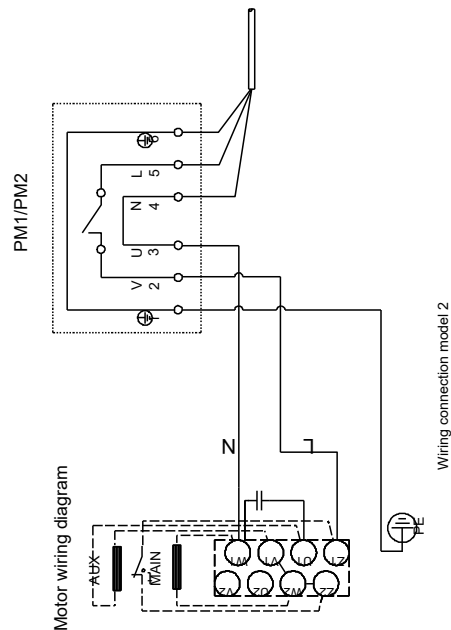

97530097 CMB 1-36 A-C-A-A-A-A 50 Hz

Australian plug: IEC type I,
AS/NZS3112, 1,5 m
Schuko plug: IEC Type E&F,
CEE7/7, 1,5 m
US plug: IEC type B, NEMA
5-15P, 1,5 m
NO PLUG, 1,5 m

Note! All units are in [mm] unless others are stated.