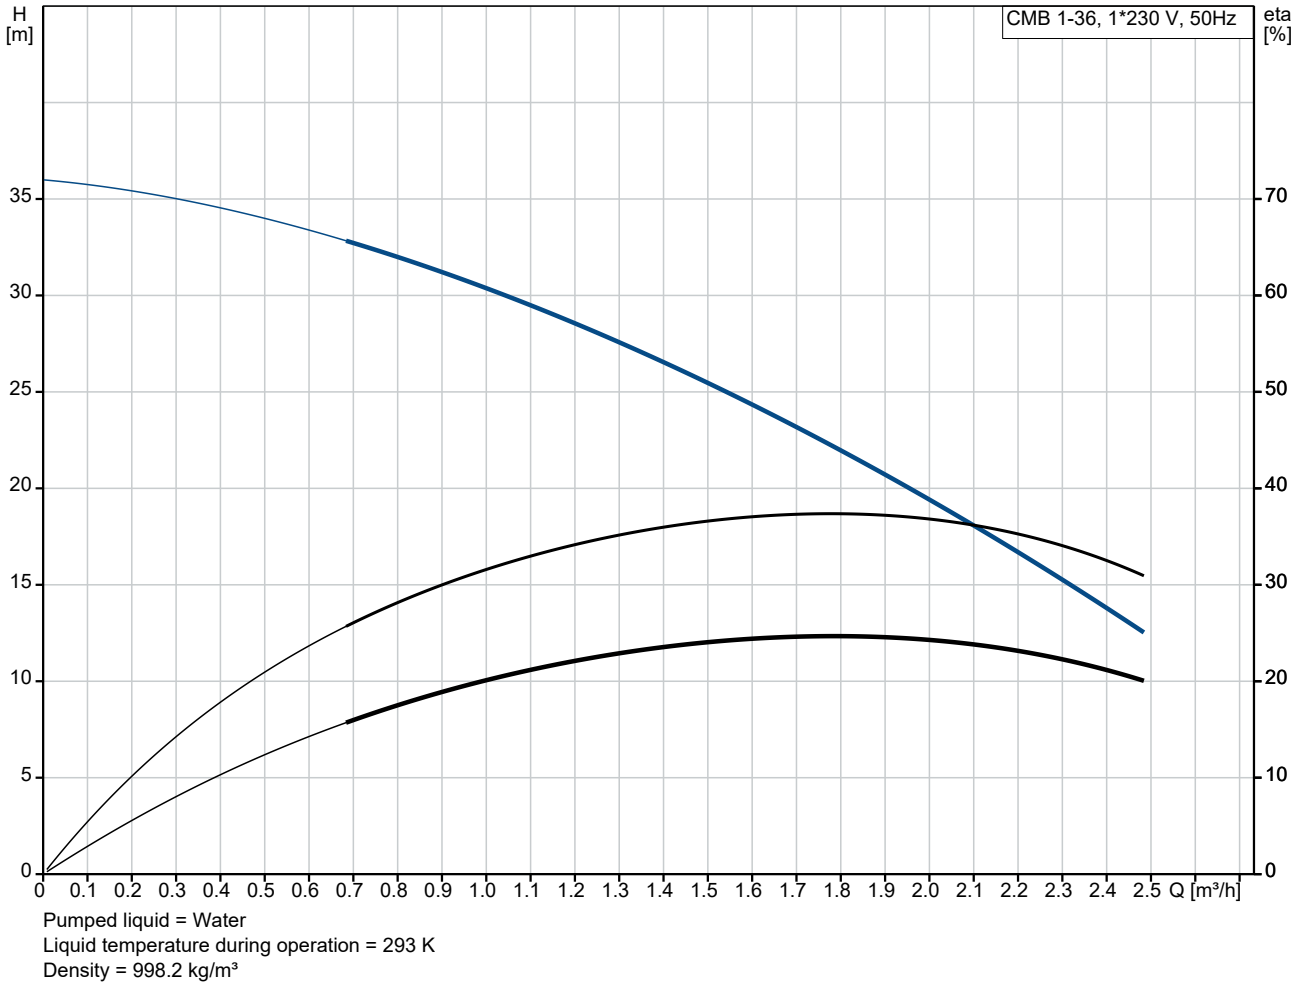

Company name: Land and Water Technology
Created by:
Phone: 08 9209 3330
Email: orders@landwater.com.au
Date: 2/15/2023

97530097 CMB 1-36 A-C-A-A-A-A 50 Hz

Description	Value
General information:	
Product name:	CMB 1-36 A-C-A-A-A-A
Product No:	97530097
EAN number:	5700317866713
Technical:	
Pump speed on which pump data are based:	2900 rpm
Rated flow:	1.7 m ³ /h
Rated head:	23.7 m
Impellers:	4
Code for shaft seal:	AVBE
Approvals:	CE,RCM
Model:	A
Return valve:	YES
Start pressure:	PM1 - 1.5 bar
Tank volume:	NONE I
Materials:	
Pump housing:	Cast iron
Pump housing:	EN 1561 EN-GJL-200
Pump housing:	ASTM A48-30B
Impeller:	Stainless steel
Impeller:	EN 1.4301
Impeller:	AISI 304
Code for rubber:	EPDM
Installation:	
Max. ambient:	328 K
Maximum operating pressure:	1000 kPa
Pipe connection standard:	ISO 228-1
Type of inlet connection:	Rp
Type of outlet connection:	G
Size of inlet connection:	1
Size of outlet connection:	1
Pressure rating for connection:	PN 10
Liquid:	
Pumped liquid:	Water
Liquid temperature range:	273 .. 333 K
Selected liquid temperature:	293 K
Density:	998.2 kg/m ³
Electrical data:	
Rated power - P2:	0.5 kW
Mains frequency:	50 Hz
Rated voltage:	1 x 220-240 V
Maximum current consumption:	3.1-2.8 A
Rated speed:	2730-2740 rpm
Enclosure class (IEC 34-5):	IP55
Insulation class (IEC 85):	F
Built-in motor protection:	TP 211
Length of cable:	1.5 m
Power plug:	Australian plug
Controls:	
Type of connector:	Type I (AS/NZS 3112)
Others:	
Net weight:	13.7 kg
Gross weight:	17.5 kg
Sales region:	Australia
Country of origin:	TW
Custom tariff no.:	84137090621519197

Pumped liquid = Water
 Liquid temperature during operation = 293 K
 Density = 998.2 kg/m³

97530097 CMB 1-36 A-C-A-A-A-A 50 Hz

97530097 CMB 1-36 A-C-A-A-A-A 50 Hz

Note! All units are in [mm] unless others are stated.
Disclaimer: This simplified dimensional drawing does not show all details.