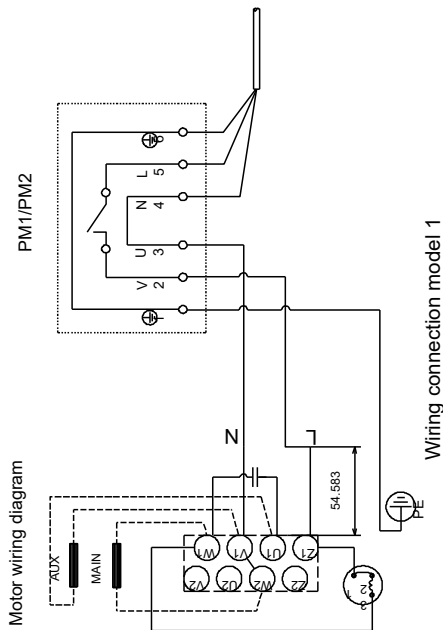

97530097 CMB 1-36 A-C-A-A-A-A 50 Hz

Australian plug: IEC type I,
AS/NZS3112, 1,5 m
Schuko plug: IEC Type E&F,
CEE7/7, 1,5 m
US plug: IEC type B, NEMA
5-15P, 1,5 m
NO PLUG, 1,5 m

Note! All units are in [mm] unless others are stated.