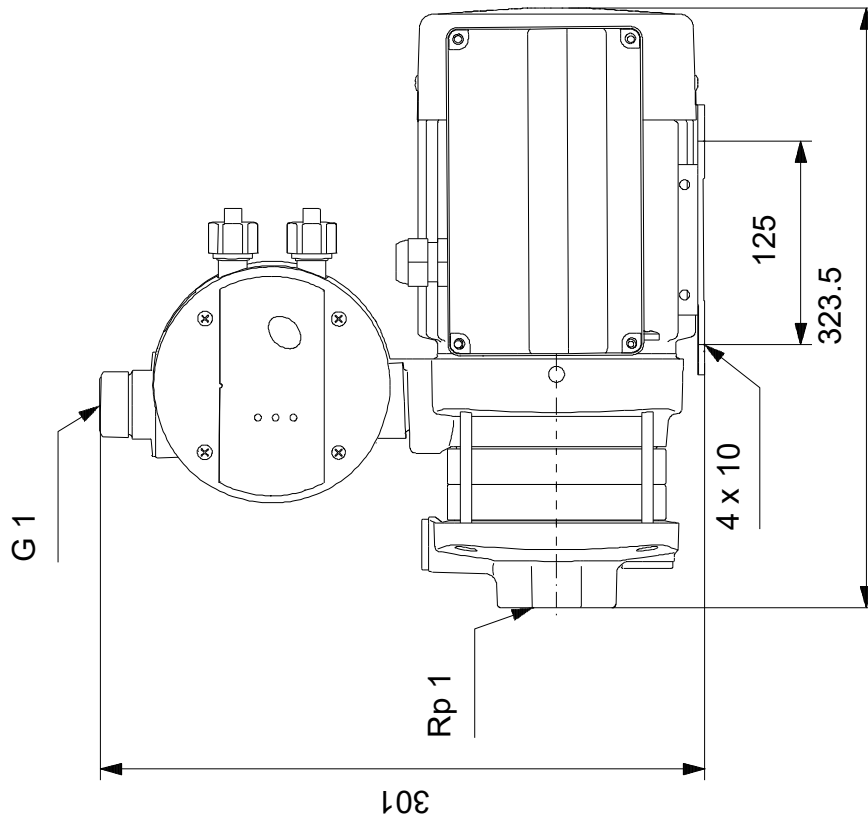

Company name: Land and Water Technology
Created by:
Phone: 08 9209 3330
Email: orders@landwater.com.au
Date: 2/15/2023

97530097 CMB 1-36 A-C-A-A-A-A 50 Hz

Description	Value
General information:	
Product name:	CMB 1-36 A-C-A-A-A-A
Product No:	97530097
EAN number:	5700317866713
Technical:	
Pump speed on which pump data are based:	2900 rpm
Rated flow:	1.7 m ³ /h
Rated head:	23.7 m
Impellers:	4
Code for shaft seal:	AVBE
Approvals:	CE,RCM
Model:	A
Return valve:	YES
Start pressure:	PM1 - 1.5 bar
Tank volume:	NONE I
Materials:	
Pump housing:	Cast iron
Pump housing:	EN 1561 EN-GJL-200
Pump housing:	ASTM A48-30B
Impeller:	Stainless steel
Impeller:	EN 1.4301
Impeller:	AISI 304
Code for rubber:	EPDM
Installation:	
Max. ambient:	328 K
Maximum operating pressure:	1000 kPa
Pipe connection standard:	ISO 228-1
Type of inlet connection:	Rp
Type of outlet connection:	G
Size of inlet connection:	1
Size of outlet connection:	1
Pressure rating for connection:	PN 10
Liquid:	
Pumped liquid:	Water
Liquid temperature range:	273 .. 333 K
Selected liquid temperature:	293 K
Density:	998.2 kg/m ³
Electrical data:	
Rated power - P2:	0.5 kW
Mains frequency:	50 Hz
Rated voltage:	1 x 220-240 V
Maximum current consumption:	3.1-2.8 A
Rated speed:	2730-2740 rpm
Enclosure class (IEC 34-5):	IP55
Insulation class (IEC 85):	F
Built-in motor protection:	TP 211
Length of cable:	1.5 m
Power plug:	Australian plug
Controls:	
Type of connector:	Type I (AS/NZS 3112)
Others:	
Net weight:	13.7 kg
Gross weight:	17.5 kg
Sales region:	Australia
Country of origin:	TW
Custom tariff no.:	84137090621519197

Pumped liquid = Water
 Liquid temperature during operation = 293 K
 Density = 998.2 kg/m³

97530097 CMB 1-36 A-C-A-A-A-A 50 Hz

97530097 CMB 1-36 A-C-A-A-A-A 50 Hz

Note! All units are in [mm] unless others are stated.
Disclaimer: This simplified dimensional drawing does not show all details.