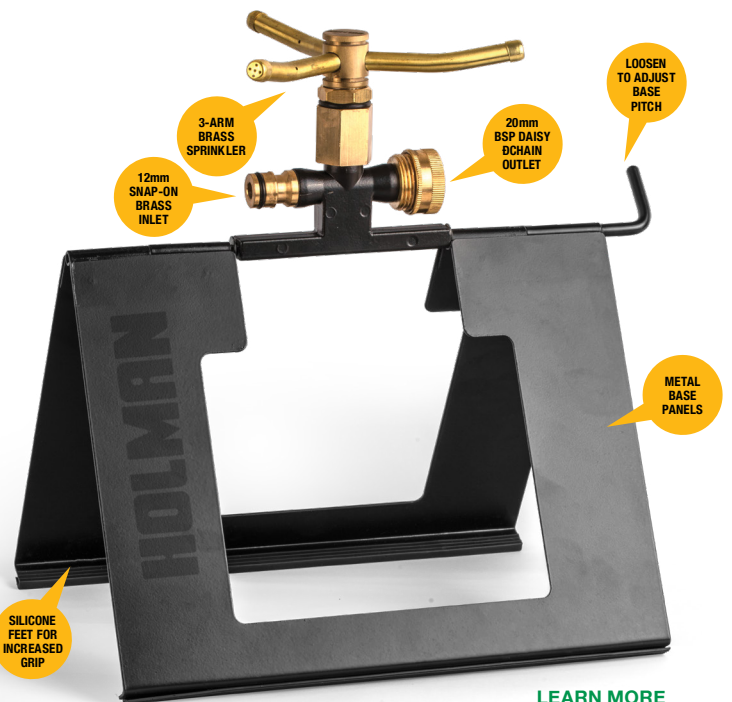

# HD ROOFTOP SPRINKLER

7888H

ENSURE TOTAL COVERAGE

HOSE AND CONNECTORS SOLD SEPARATELY

USE END CAP TO FINISH THE LINE

### Features:

- ✓ Evenly distribute water on your roof
- ✓ 5m spray radius at 276kPa
- ✓ High quality brass fittings included
- ✓ Silicon feet for increased grip
- ✓ Replaceable head for different sprinkler types
- ✓ Daisy-chain multiple sprinklers for optimal coverage
- ✓ Large droplets to limit wind gusts effects