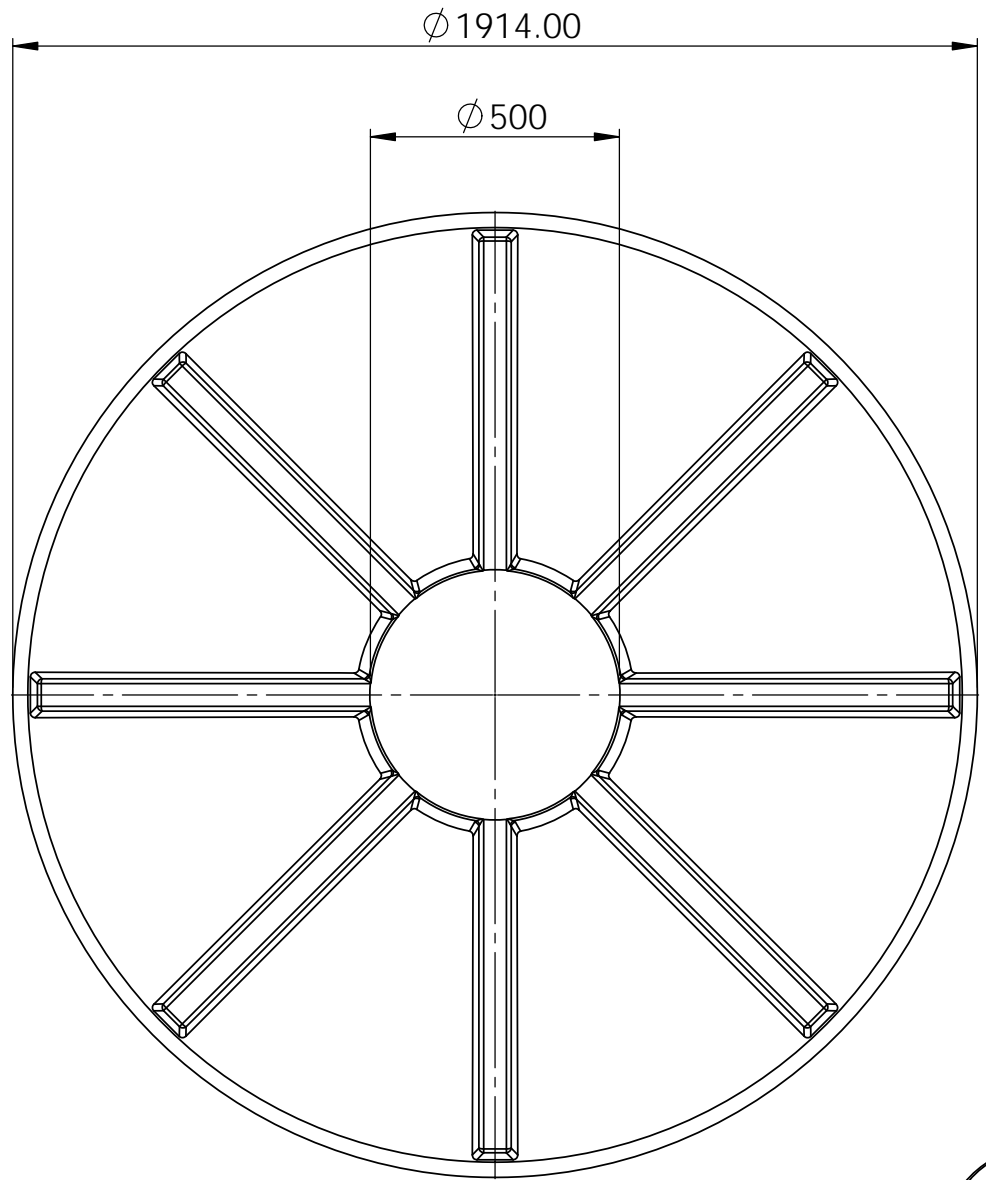

STORAGE TANK 5,300L

SIDE VIEW

TOP VIEW

REV	DESCRIPTION	DATE

REVISIONS

westcoastpoly
COMPLETE TANK SOLUTIONS

2 Uppsala Place,
Canning Vale 6155,
Western Australia.
T: +61 (08) 9456 5888
F: +61 (08) 9456 5855
E: sales@westcoastpoly.com.au

NOTE: ALL TOLERANCES $\pm 10\text{mm}$
UNLESS NOTED OTHERWISE

DESCRIPTION: 5,300lt STORAGE TANK
FILE NAME: 5,300lt (1175 gallon) STORAGE TANK

CUSTOMER:

DATE:
SCALE: 1:10
SHEET 1 OF 1

A3
20-567

This drawing is the property of West Coast Poly. It cannot be copied in part or full without the written permission of West Coast Poly.