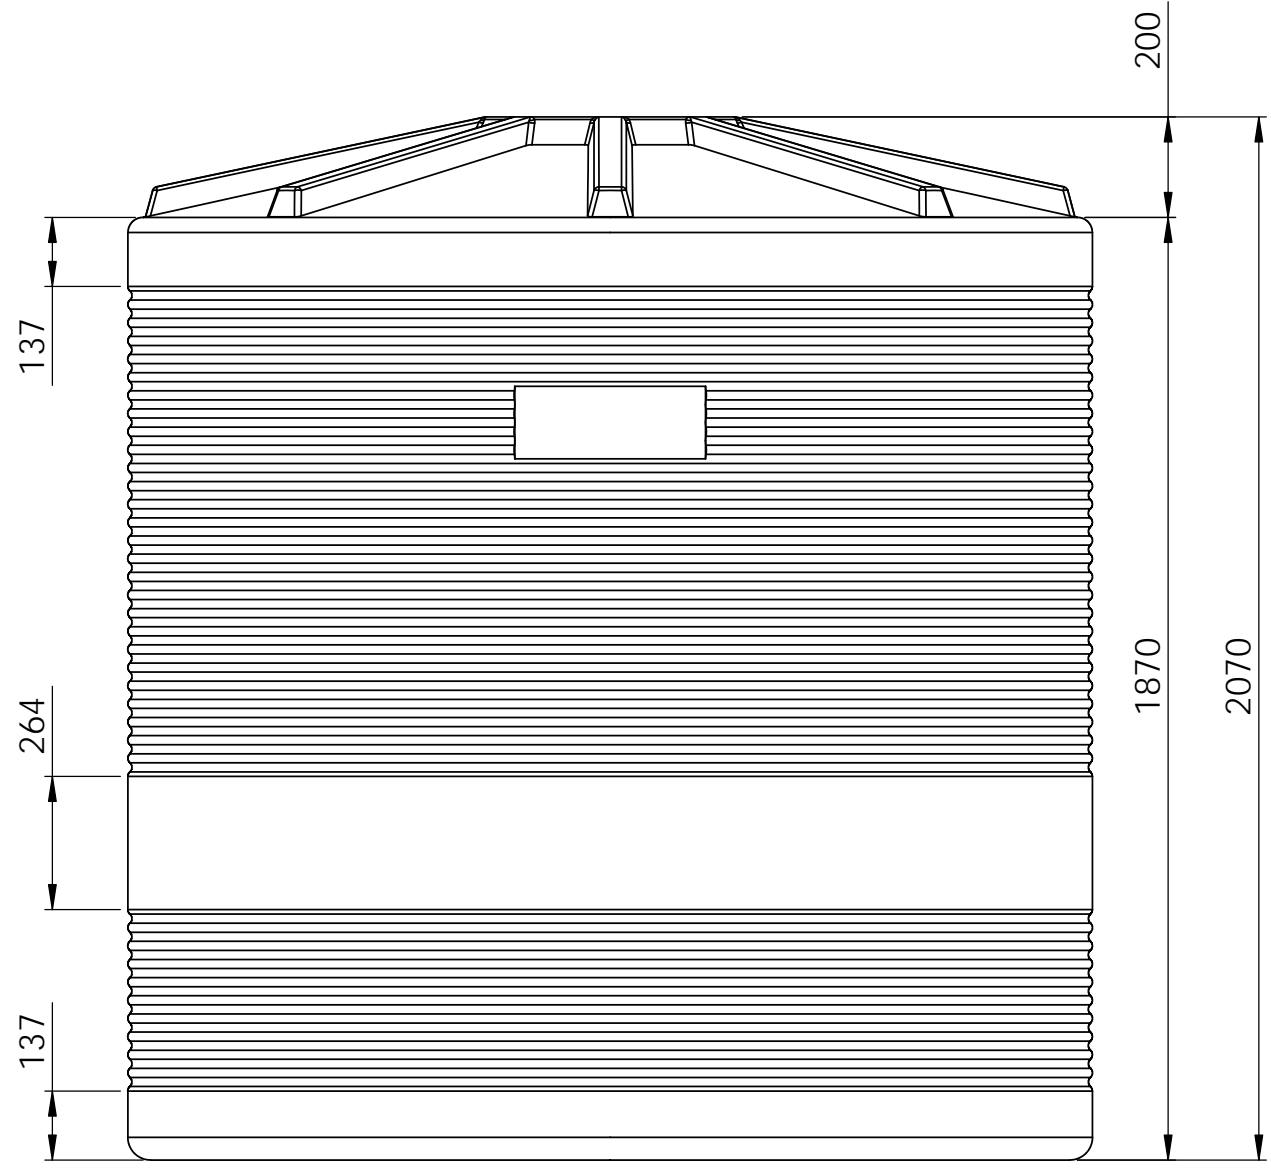

STORAGE TANK 5,300L

SIDE VIEW

TOP VIEW

REV	DESCRIPTION	DATE

REVISIONS

westcoastpoly
COMPLETE TANK SOLUTIONS

2 Uppsala Place,
Canning Vale 6155,
Western Australia.
T: +61 (08) 9456 5888
F: +61 (08) 9456 5855
E: sales@westcoastpoly.com.au

NOTE: ALL TOLERANCES $\pm 10\text{mm}$
UNLESS NOTED OTHERWISE

DESCRIPTION: 5,300lt STORAGE TANK
FILE NAME: 5,300lt (1175 gallon) STORAGE TANK

CUSTOMER:

DATE:
SCALE: 1:10
SHEET 1 OF 1

A3
20-567

This drawing is the property of West Coast Poly. It cannot be copied in part or full without the written permission of West Coast Poly.