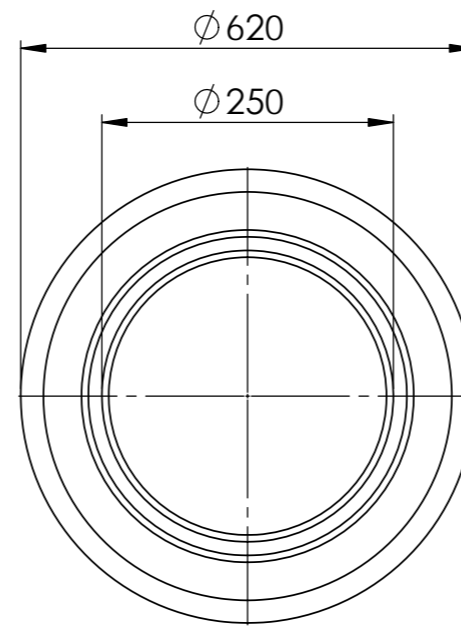

STORAGE TANK 550L

TOP VIEW

REV	DESCRIPTION	DATE

REVISIONS

NOTE: ALL TOLERANCES $\pm 10\text{mm}$
UNLESS NOTED OTHERWISE

2 Uppsala Place,
Canning Vale 6155,
Western Australia.

T: +61 (08) 9456 5888
F: +61 (08) 9456 5855
E: sales@westcoastpoly.com.au

DESCRIPTION: 550lt STORAGE TANK
FILE NAME: 550lt (120 gallon) STORAGE TANK

CUSTOMER:

DATE:
SCALE: 1:10
SHEET 1 OF 1

A3

This drawing is the property of West Coast Poly. It cannot be copied in part or full without the written permission of West Coast Poly.

20-567