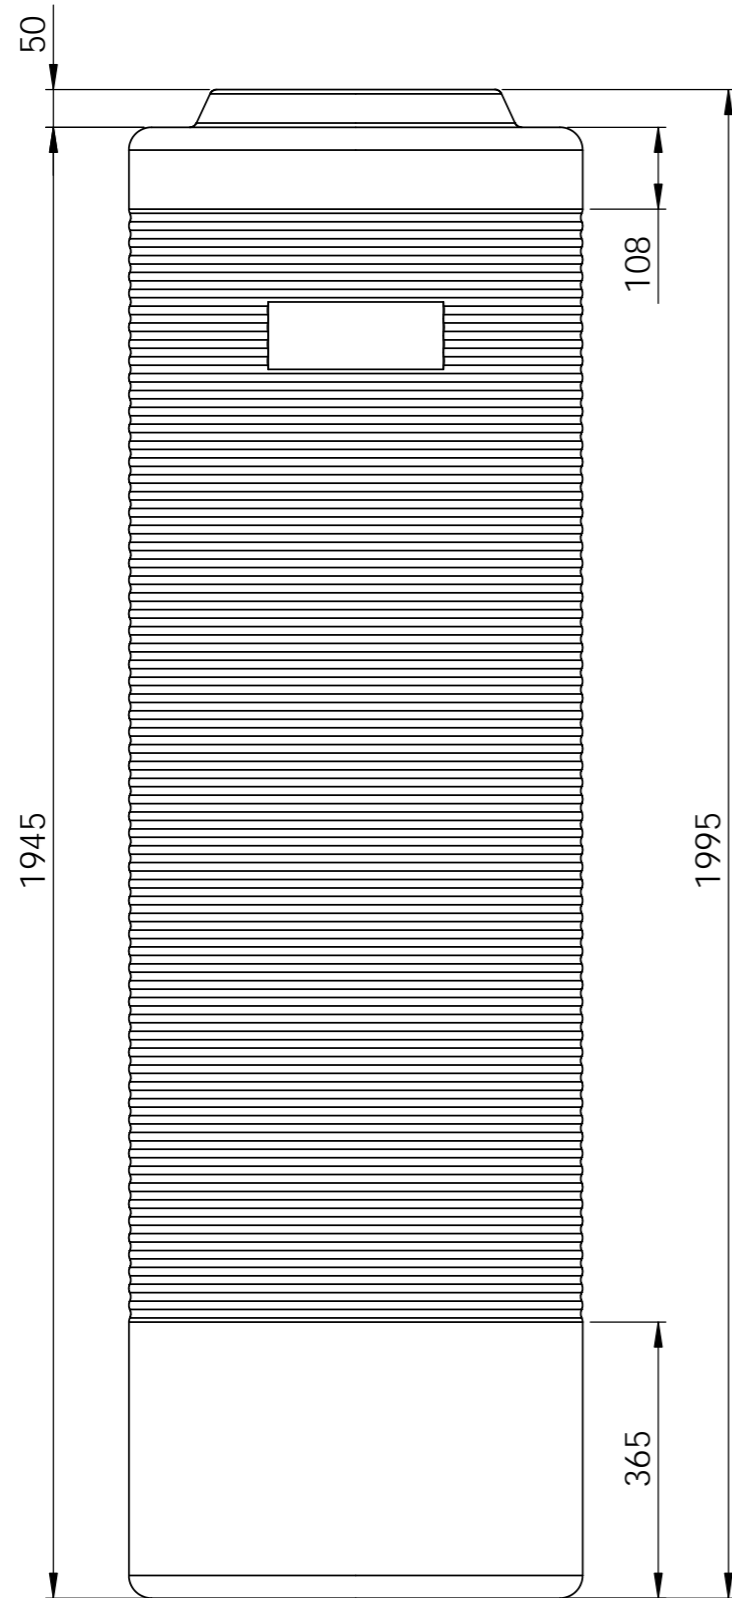

# STORAGE TANK 550L

SIDE VIEW

TOP VIEW

REV	DESCRIPTION	DATE

REVISIONS

NOTE: ALL TOLERANCES  $\pm 10\text{mm}$   
UNLESS NOTED OTHERWISE

2 Uppsala Place,  
Canning Vale 6155,  
Western Australia.

T: +61 (08) 9456 5888  
F: +61 (08) 9456 5855  
E: sales@westcoastpoly.com.au

DESCRIPTION: 550lt STORAGE TANK  
FILE NAME: 550lt (120 gallon) STORAGE TANK

CUSTOMER:

DATE:  
SCALE: 1:10  
SHEET 1 OF 1

A3

This drawing is the property of West Coast Poly. It cannot be copied in part or full without the written permission of West Coast Poly.