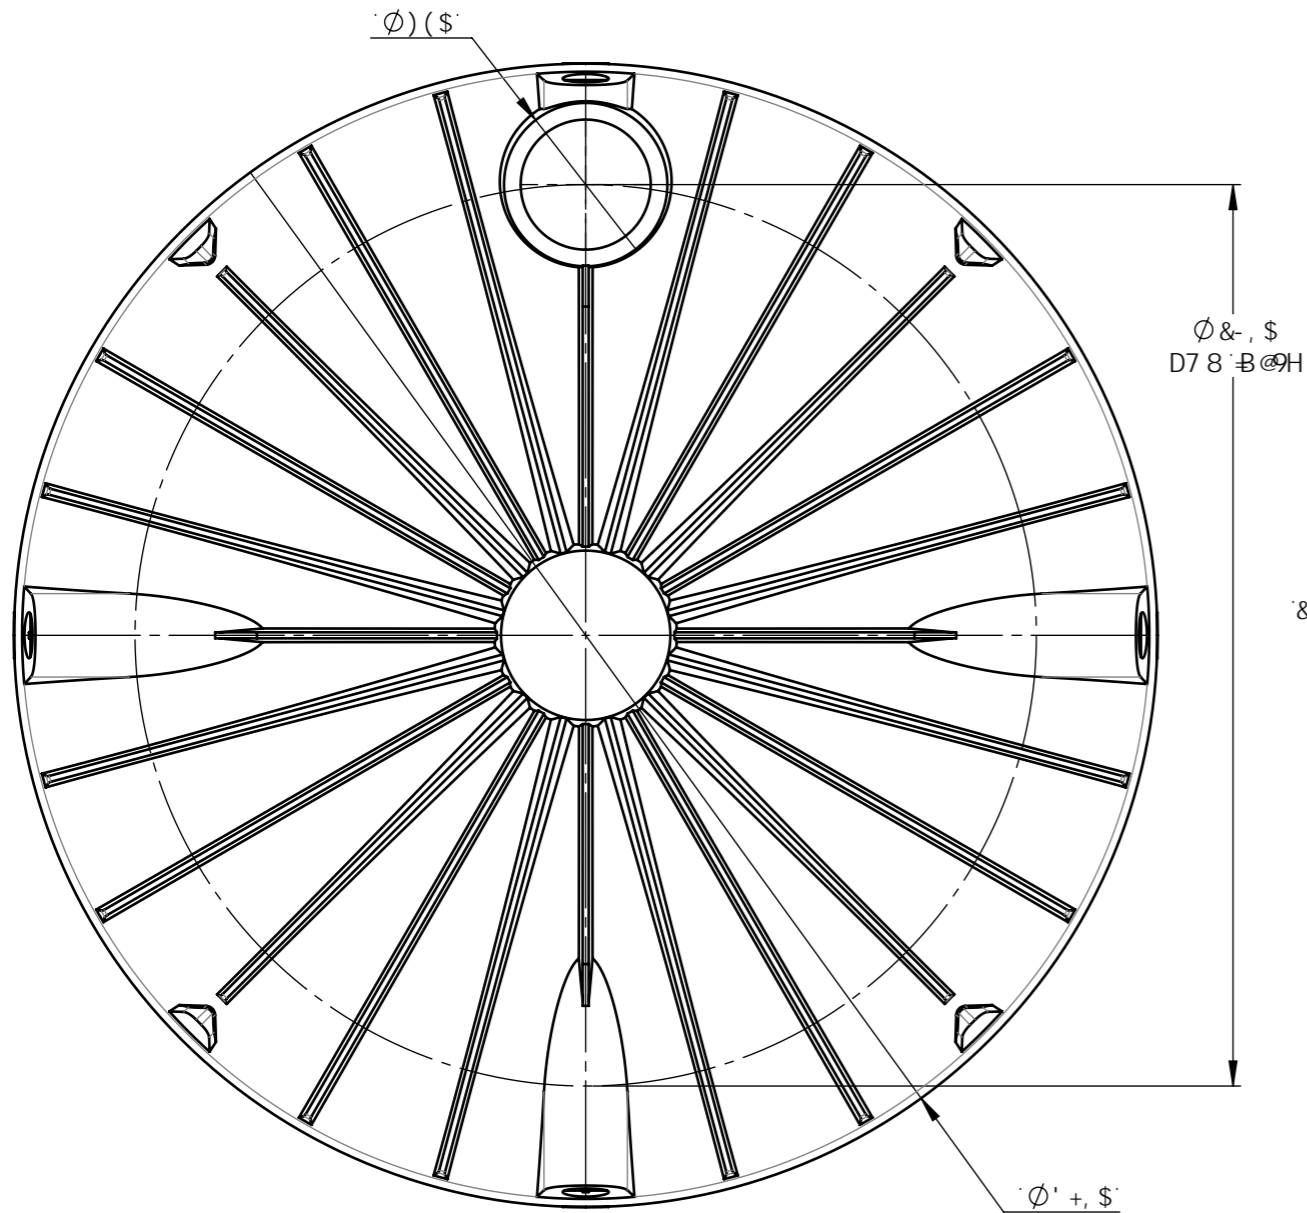

STORAGE TANK 27,500L

D6B J -K

G89J -K

REV	DESCRIPTION	DATE
1		
2		
3		

REVISIONS

NOTE: ALL TOLERANCES $\pm 10\text{mm}$
UNLESS NOTED OTHERWISE

2 Uppsala Place,
Canning Vale 6155,
Western Australia.
T: +61 (08) 9456 5888
F: +61 (08) 9456 5855
E: sales@westcoastpoly.com.au

DESCRIPTION: 27,500lt STORAGE TANK
FILE NAME: 09-311 27,500l Round Tank

CUSTOMER:

DATE:
SCALE: 1:25
SHEET 1 OF 1

A3

12-567

This drawing is the property of West Coast Poly. It cannot be copied in part or full without the written permission of West Coast Poly.