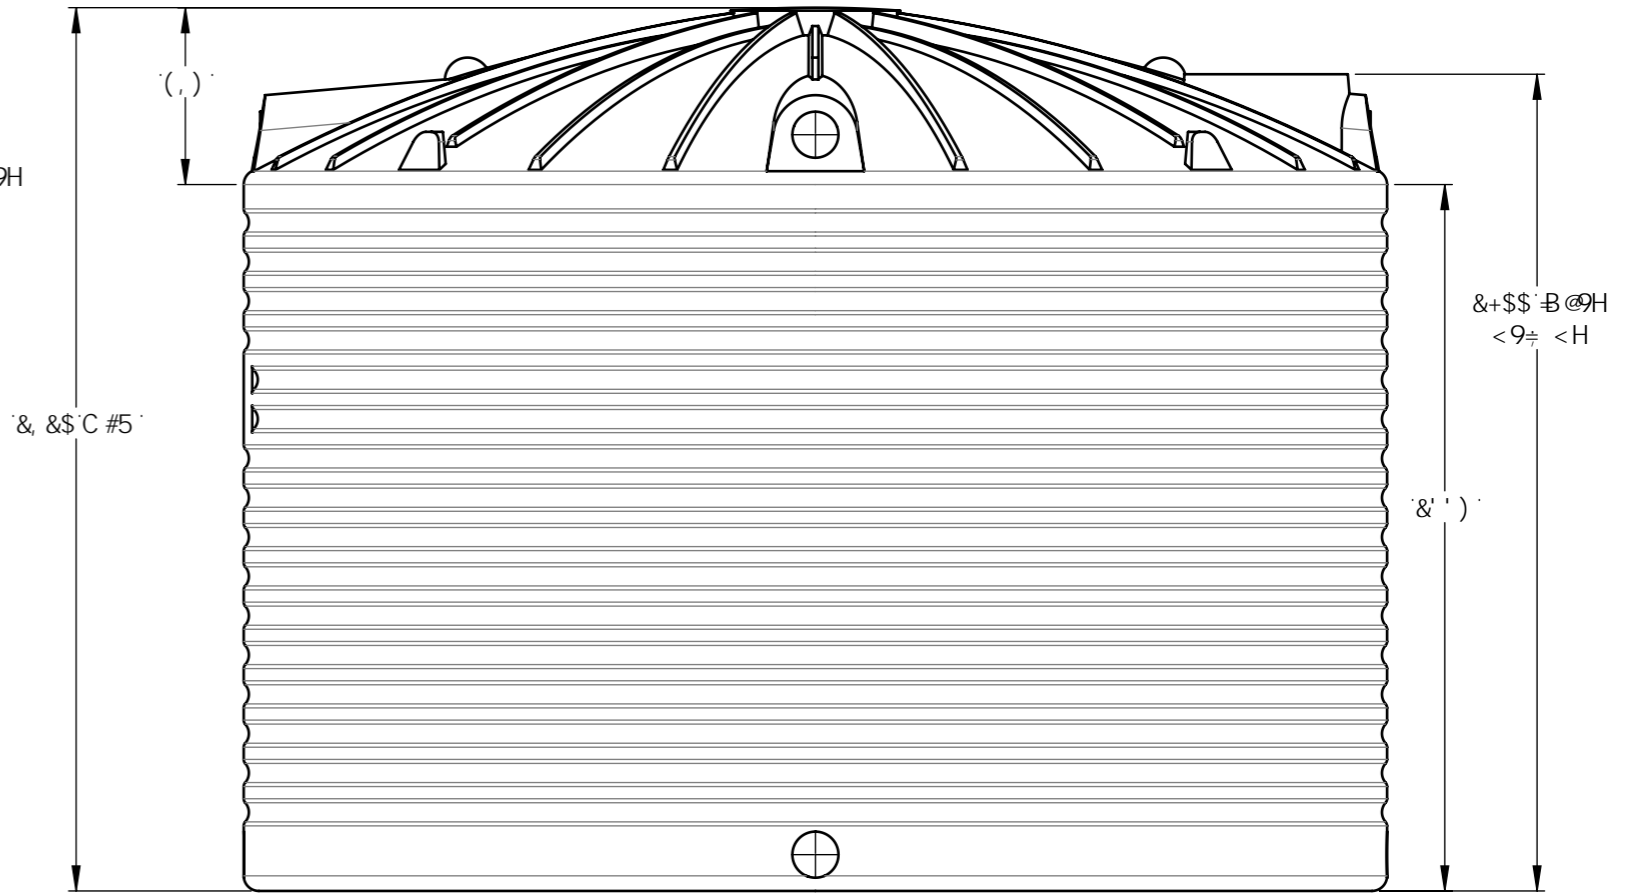

STORAGE TANK 27,500L

D6B J -K

G89J -K

REV	DESCRIPTION	DATE
1		
2		
3		

REVISIONS

NOTE: ALL TOLERANCES $\pm 10\text{mm}$
UNLESS NOTED OTHERWISE

2 Uppsala Place,
Canning Vale 6155,
Western Australia.
T: +61 (08) 9456 5888
F: +61 (08) 9456 5855
E: sales@westcoastpoly.com.au

DESCRIPTION: 27,500lt STORAGE TANK
FILE NAME: 09-311 27,500l Round Tank

CUSTOMER:

DATE:
SCALE: 1:25
SHEET 1 OF 1

A3

12-567

This drawing is the property of West Coast Poly. It cannot be copied in part or full without the written permission of West Coast Poly.