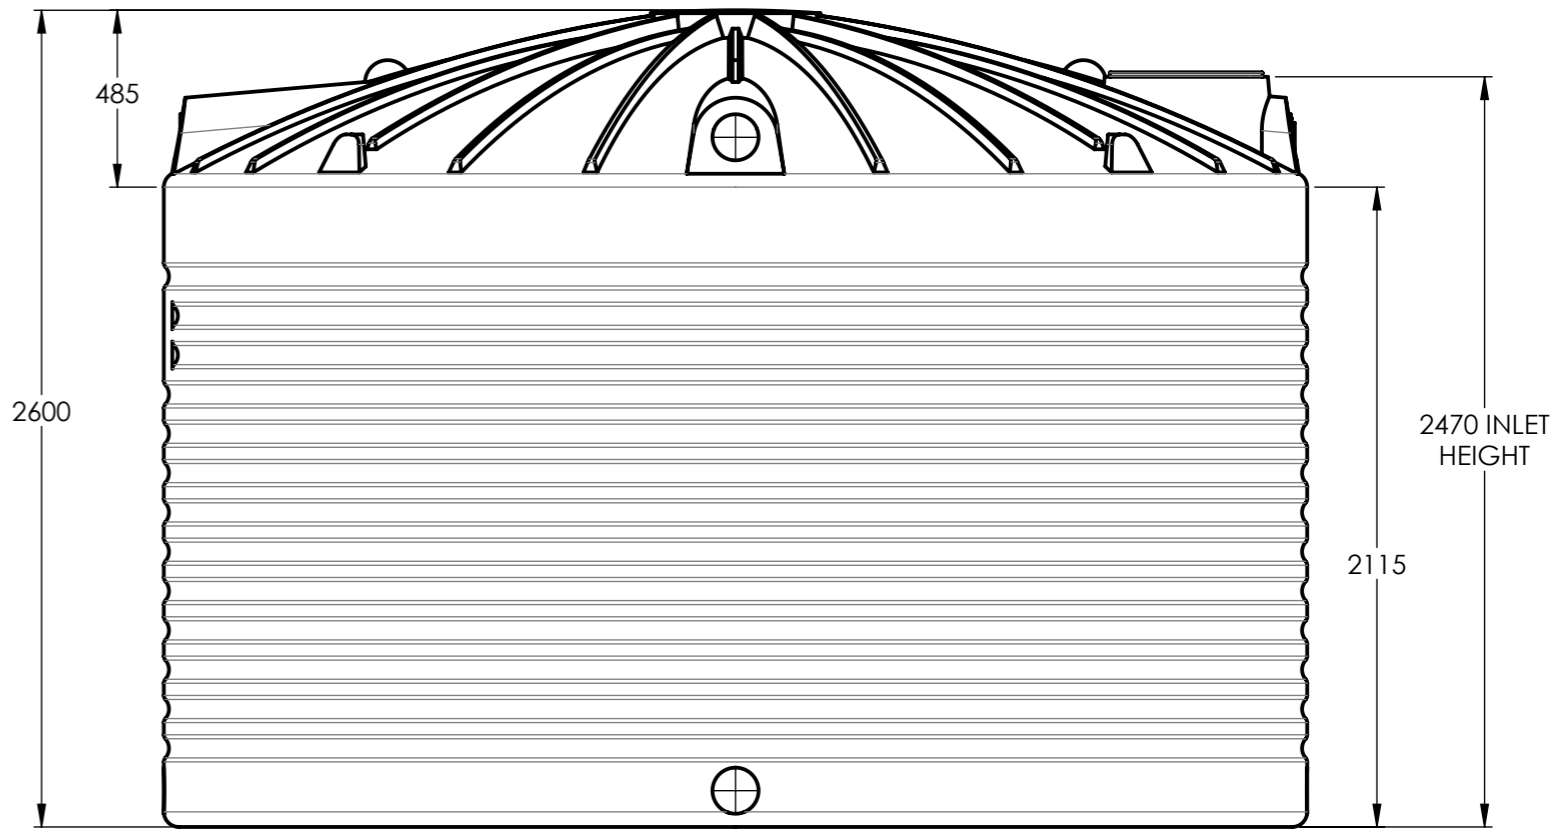

SIDE VIEW

REV	DESCRIPTION	DATE
1		
2		
3		

REVISIONS

westcoastpoly
COMPLETE TANK SOLUTIONS

2 Uppsala Place,
Canning Vale 6155,
Western Australia.

T: +61 (08) 9456 5888
F: +61 (08) 9456 5855
E: sales@westcoastpoly.com.au

NOTE: ALL TOLERANCES ± 10 mm
UNLESS NOTED OTHERWISE

DESCRIPTION: 25,000lt STORAGE TANK
FILE NAME: 09-311 25,000l 20171031

This drawing is the property of West Coast Poly. It cannot be copied in part or full without the written permission of West Coast Poly.

CUSTOMER:

DATE:

SCALE: 1:25

SHEET 1 OF 1

A3

09-311