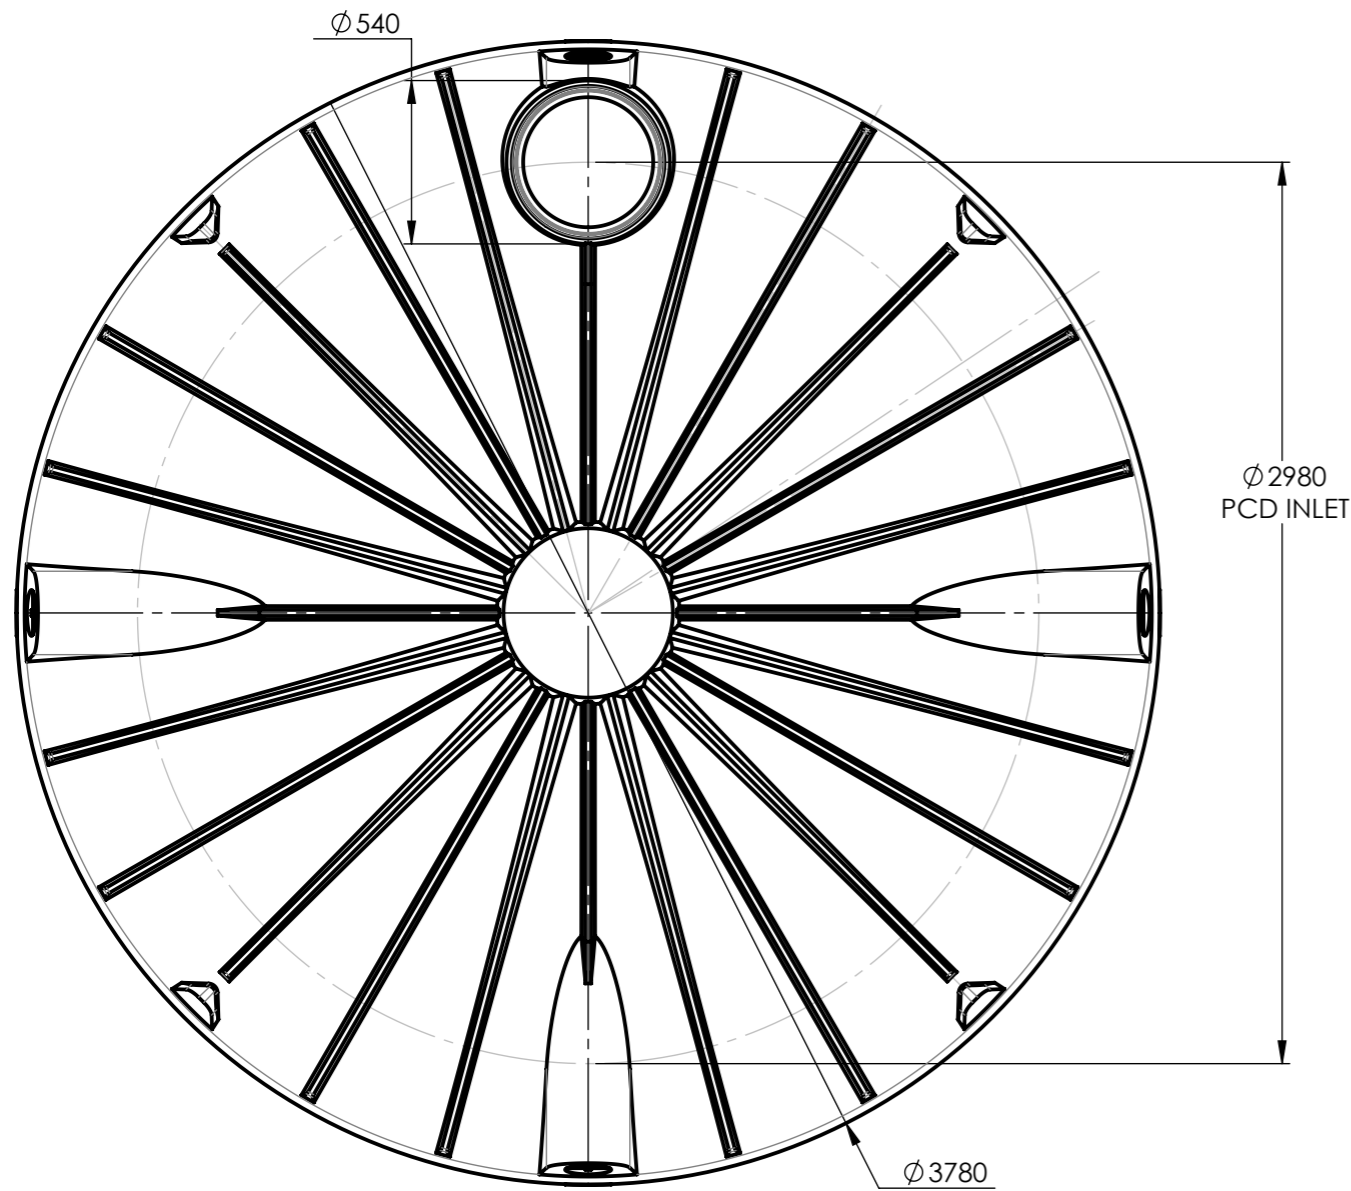

STORAGE TANK 25,000L

PLAN VIEW