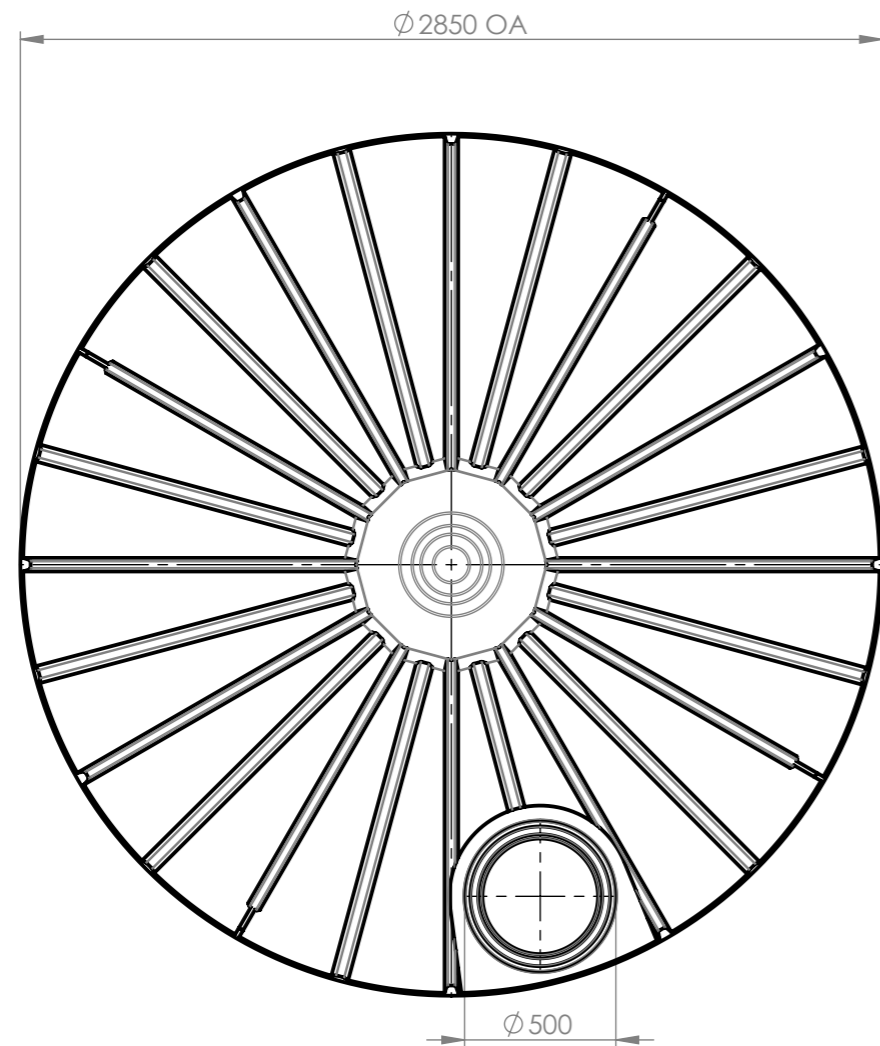

STORAGE TANK 14,000L

PLAN VIEW