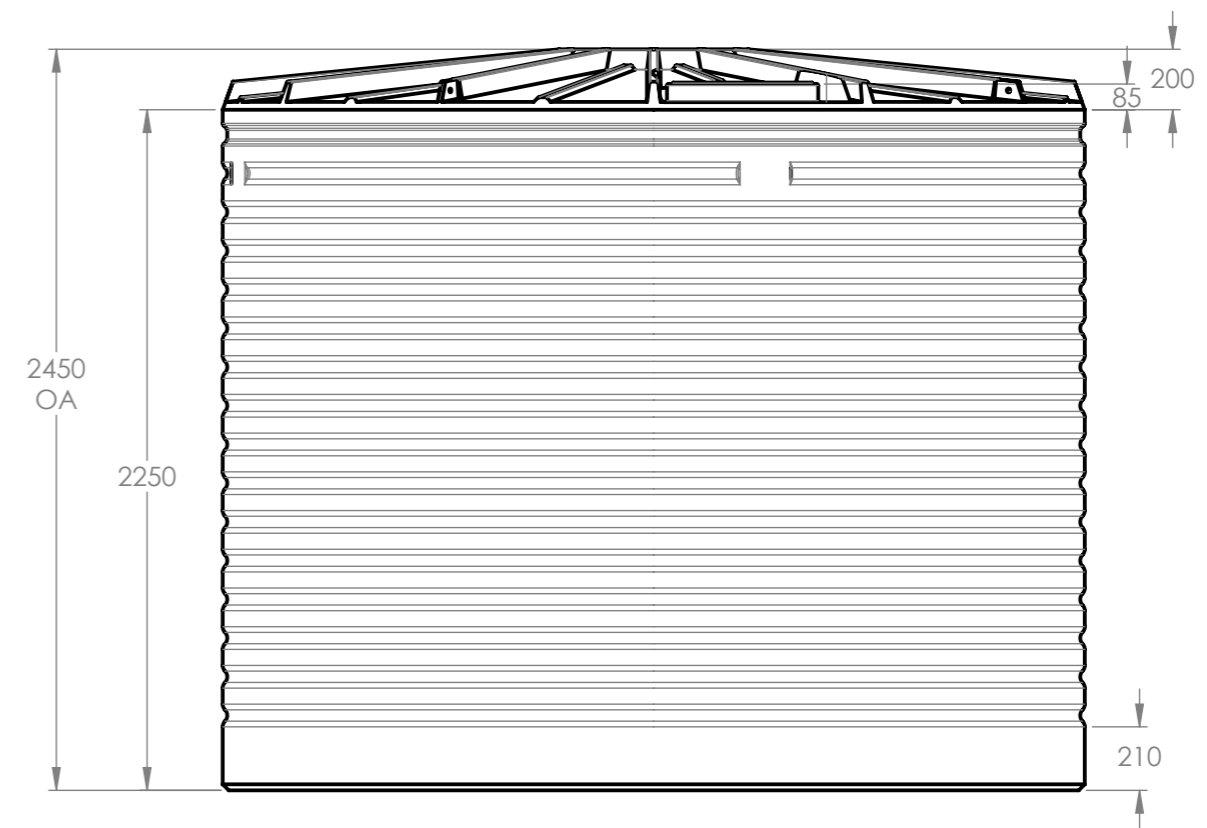

SIDE VIEW

REV	DESCRIPTION	DATE
REVISIONS		
1		
2		

2 Uppsala Place,
Canning Vale 6155,
Western Australia.
T: +61 (08) 9456 5888
F: +61 (08) 9456 5855
E: sales@westcoastpoly.com.au

NOTE: ALL TOLERANCES ±10mm
UNLESS NOTED OTHERWISE

DESCRIPTION: 14,000lt STORAGE TANK
FILE NAME: 3100 Gallon Tank

CUSTOMER:

DATE:
SCALE: 1:25
SHEET 1 OF 1

A3

This drawing is the property of West Coast Poly. It cannot be copied in part or full without the written permission of West Coast Poly.

12-567