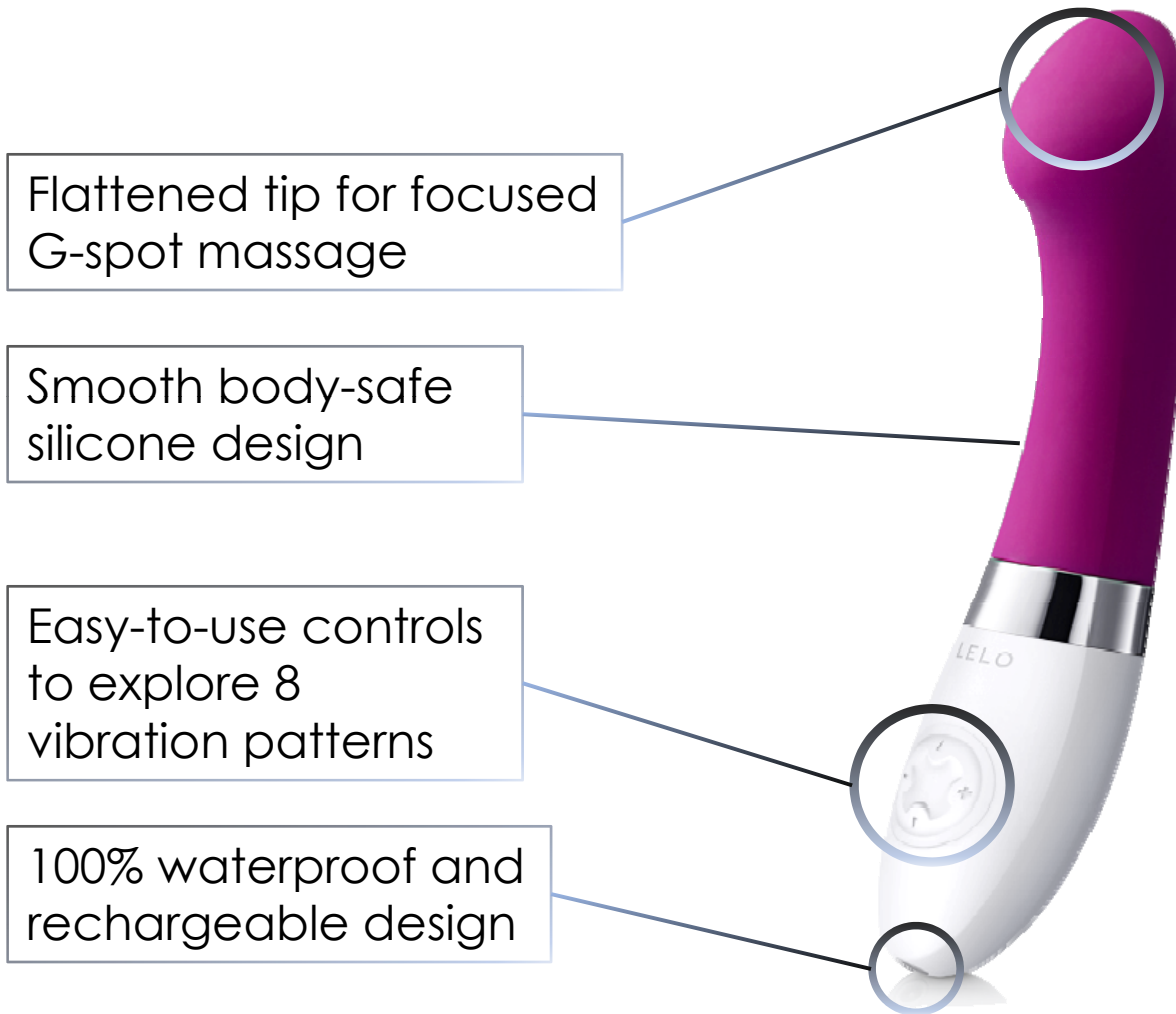

GIGI™ 2

THE WORLD'S
MOST POPULAR
G-SPOT VIBRATOR

PRODUCT DESCRIPTION

A sexy pleasure product with a curved and flattened tip to accurately target your G-spot, GIGI™ 2 offers exhilarating solo pleasure, making it one of the most popular G-spot massagers of all time!

- **Sublime Design for Precise Pleasure**

The flattened tip is ideal for channeling the powerful, near-silent vibrations during G-spot massage

- **Double Trouble for Twice the Fun**

The tip is designed to be flipped over so GIGI™ 2 becomes a clitoral massager too

- **The Perfect Curves for Every Body**

GIGI™ 2's design and size is all about unlocking the G-spot orgasm for every woman

SPECIFICATIONS

- **Materials:** ABS Plastic / Silicone
- **Finish:** Glossy / Matte
- **Size:** 165 x 35 x 33mm / 6.5 x 1.4 x 1.3in.
- **Diameter:** ø 37.8mm / 1.5in.
- **Insertable Length:** 95mm / 3.7in.
- **Weight:** 79g / 2.8oz.
- **Battery:** Li-Ion 920mAh 3.7V
- **Charging:** 2hrs at 5.0V 500mA
- **User Time:** Up to 4hrs
- **Standby:** Up to 90 days
- **Frequency:** 100Hz
- **Max Noise Level:** <50dB
- **Contents:** GIGI™ 2, Charger, Satin Storage Pouch, 1-year Warranty.

FEATURES

LELO

CONTROLS

- Press **+** to turn on and to increase vibration strength.
- Press **-** to lower vibration strength; hold **-** to turn off.
- Press **▲** and **▼** to cycle through the different vibration patterns.
- Lock by holding **+** and **-** for 5 seconds; the light will turn off when the device is locked.
- Unlock by pressing for 5 more seconds; the light will turn on when the device is active.