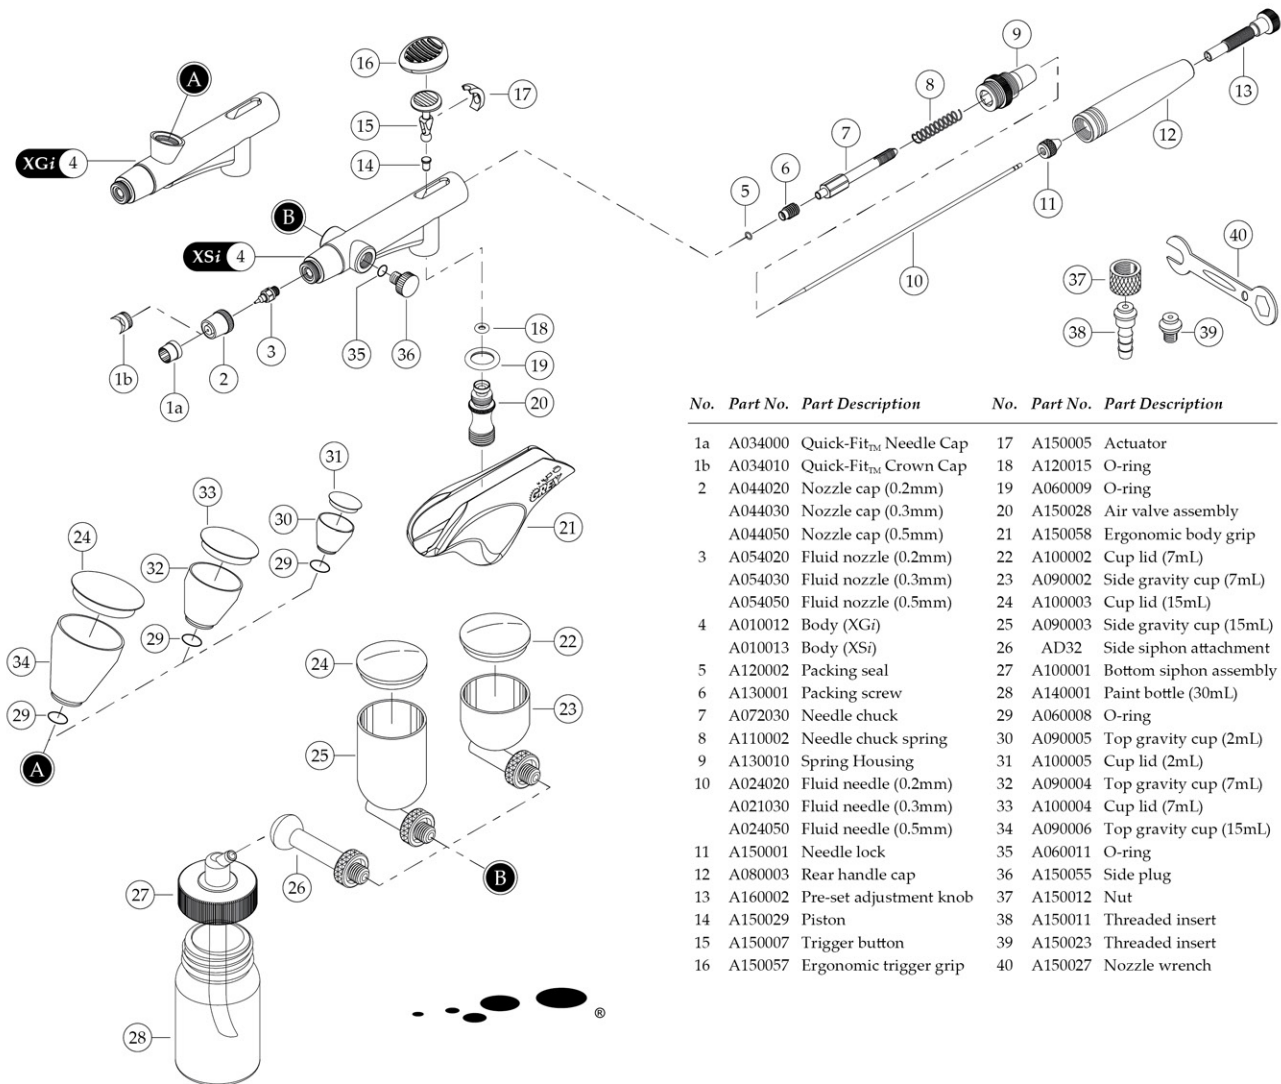

# GreX Genesis.XGi & XSi - Exploded Diagram

No.	Part No.	Part Description	No.	Part No.	Part Description
1a	A034000	Quick-Fit™ Needle Cap	17	A150005	Actuator
1b	A034010	Quick-Fit™ Crown Cap	18	A120015	O-ring
2	A044020	Nozzle cap (0.2mm)	19	A060009	O-ring
	A044030	Nozzle cap (0.3mm)	20	A150028	Air valve assembly
	A044050	Nozzle cap (0.5mm)	21	A150058	Ergonomic body grip
3	A054020	Fluid nozzle (0.2mm)	22	A100002	Cup lid (7mL)
	A054030	Fluid nozzle (0.3mm)	23	A090002	Side gravity cup (7mL)
	A054050	Fluid nozzle (0.5mm)	24	A100003	Cup lid (15mL)
4	A010012	Body (XGi)	25	A090003	Side gravity cup (15mL)
	A010013	Body (XSi)	26	AD32	Side siphon attachment
5	A120002	Packing seal	27	A100001	Bottom siphon assembly
6	A130001	Packing screw	28	A140001	Paint bottle (30mL)
7	A072030	Needle chuck	29	A060008	O-ring
8	A110002	Needle chuck spring	30	A090005	Top gravity cup (2mL)
9	A130010	Spring Housing	31	A100005	Cup lid (2mL)
10	A024020	Fluid needle (0.2mm)	32	A090004	Top gravity cup (7mL)
	A021030	Fluid needle (0.3mm)	33	A100004	Cup lid (7mL)
	A024050	Fluid needle (0.5mm)	34	A090006	Top gravity cup (15mL)
11	A150001	Needle lock	35	A060011	O-ring
12	A080003	Rear handle cap	36	A150055	Side plug
13	A160002	Pre-set adjustment knob	37	A150012	Nut
14	A150029	Piston	38	A150011	Threaded insert
15	A150007	Trigger button	39	A150023	Threaded insert
16	A150057	Ergonomic trigger grip	40	A150027	Nozzle wrench