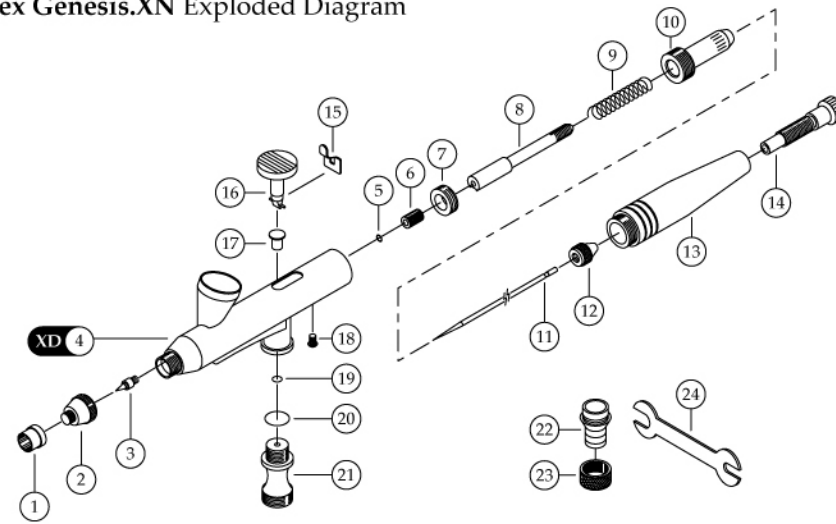

**GreX Genesis.XS Exploded Diagram**

**GreX Genesis.XG Exploded Diagram**

**GreX Genesis.XD Exploded Diagram**

**GreX Genesis.XN Exploded Diagram**

**GreX Genesis.XD, XG, XN, XS Parts List**

No.	Part Description	Part No.	For Models
1	Needle cap	A031020	XD, XN
		A031030	XG, XS
2	Nozzle cap	A041020	XD, XN
		A041030	XG, XS
3	Fluid nozzle	A051020	XD, XN
		A051030	XG, XS
4	Body	A010001	XD
		A010002	XN
		A010003	XG
		A010005	XS
5	Packing seal	A120001	XD, XN
		A120002	XG, XS
6	Packing screw	A130001	XD, XG, XN, XS
7	Guide screw	A130005	XD, XN
		A130006	XG, XS
8	Needle chuck	A071020	XD, XN
		A071030	XG, XS
9	Needle chuck spring	A110001	XD, XN
		A110002	XG, XS
10	Spring housing	A111001	XD, XN
		A111002	XG, XS
11	Fluid needle	A021020	XD, XN
		A021030	XG, XS
12	Needle lock	A150001	XD, XG, XN, XS
13	Rear handle cap	A080001	XD, XN
		A080002	XG, XS
14	Pre-set adjustment knob	A150002	XD, XG, XN, XS
15	Actuator	A150004	XD, XG, XN, XS
16	Trigger button	A150006	XD, XG, XN, XS
17	Piston	A150008	XD, XG, XN, XS
18	Screw	A130011	XD, XN
		A130012	XG, XS
19	O-ring	A060006	XD, XG, XN, XS
20	O-ring	A060001	XD, XG, XN, XS
21	Air valve assembly	A150009	XD, XG, XN, XS
22	Threaded insert	A150011	XD, XG, XN, XS
23	Nut	A150012	XD, XG, XN, XS
24	Nozzle wrench	A150010	XD, XG, XN, XS
25	Reservoir lid (7mL)	A100002	XG, XS
26	Side paint reservoir (7mL)	A090002	XS