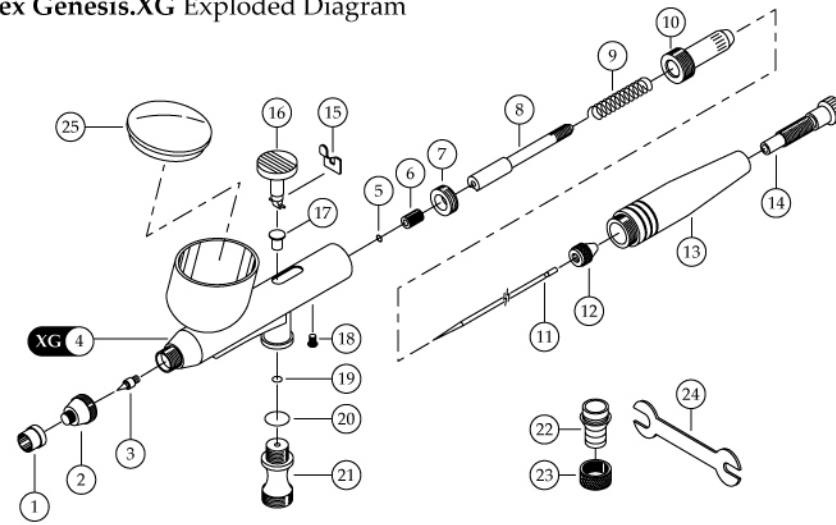

**GreX Genesis.XS Exploded Diagram**

**GreX Genesis.XG Exploded Diagram**

**GreX Genesis.XD Exploded Diagram**

**GreX Genesis.XN Exploded Diagram**

**GreX Genesis.XD, XG, XN, XS Parts List**

No.	Part Description	Part No.	For Models
1	Needle cap	A031020	XD, XN
		A031030	XG, XS
2	Nozzle cap	A041020	XD, XN
		A041030	XG, XS
3	Fluid nozzle	A051020	XD, XN
		A051030	XG, XS
4	Body	A010001	XD
		A010002	XN
		A010003	XG
		A010005	XS
5	Packing seal	A120001	XD, XN
		A120002	XG, XS
6	Packing screw	A130001	XD, XG, XN, XS
7	Guide screw	A130005	XD, XN
		A130006	XG, XS
8	Needle chuck	A071020	XD, XN
		A071030	XG, XS
9	Needle chuck spring	A110001	XD, XN
		A110002	XG, XS
10	Spring housing	A111001	XD, XN
		A111002	XG, XS
11	Fluid needle	A021020	XD, XN
		A021030	XG, XS
12	Needle lock	A150001	XD, XG, XN, XS
13	Rear handle cap	A080001	XD, XN
		A080002	XG, XS
14	Pre-set adjustment knob	A150002	XD, XG, XN, XS
15	Actuator	A150004	XD, XG, XN, XS
16	Trigger button	A150006	XD, XG, XN, XS
17	Piston	A150008	XD, XG, XN, XS
18	Screw	A130011	XD, XN
		A130012	XG, XS
19	O-ring	A060006	XD, XG, XN, XS
20	O-ring	A060001	XD, XG, XN, XS
21	Air valve assembly	A150009	XD, XG, XN, XS
22	Threaded insert	A150011	XD, XG, XN, XS
23	Nut	A150012	XD, XG, XN, XS
24	Nozzle wrench	A150010	XD, XG, XN, XS
25	Reservoir lid (7mL)	A100002	XG, XS
26	Side paint reservoir (7mL)	A090002	XS