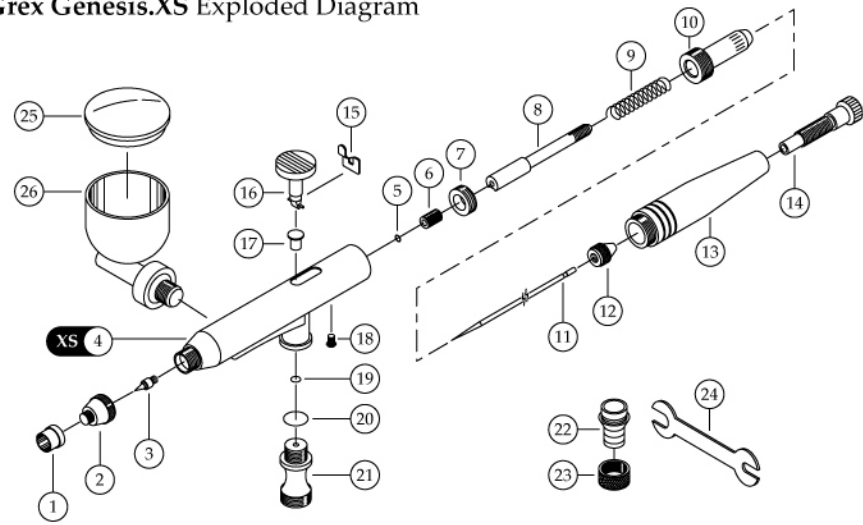

**GreX Genesis.XS Exploded Diagram**

**GreX Genesis.XG Exploded Diagram**

**GreX Genesis.XD Exploded Diagram**

**GreX Genesis.XN Exploded Diagram**

**GreX Genesis.XD, XG, XN, XS Parts List**

No.	Part Description	Part No.	For Models
1	Needle cap	A031020	XD, XN
		A031030	XG, XS
2	Nozzle cap	A041020	XD, XN
		A041030	XG, XS
3	Fluid nozzle	A051020	XD, XN
		A051030	XG, XS
4	Body	A010001	XD
		A010002	XN
		A010003	XG
		A010005	XS
5	Packing seal	A120001	XD, XN
		A120002	XG, XS
6	Packing screw	A130001	XD, XG, XN, XS
7	Guide screw	A130005	XD, XN
		A130006	XG, XS
8	Needle chuck	A071020	XD, XN
		A071030	XG, XS
9	Needle chuck spring	A110001	XD, XN
		A110002	XG, XS
10	Spring housing	A111001	XD, XN
		A111002	XG, XS
11	Fluid needle	A021020	XD, XN
		A021030	XG, XS
12	Needle lock	A150001	XD, XG, XN, XS
13	Rear handle cap	A080001	XD, XN
		A080002	XG, XS
14	Pre-set adjustment knob	A150002	XD, XG, XN, XS
15	Actuator	A150004	XD, XG, XN, XS
16	Trigger button	A150006	XD, XG, XN, XS
17	Piston	A150008	XD, XG, XN, XS
18	Screw	A130011	XD, XN
		A130012	XG, XS
19	O-ring	A060006	XD, XG, XN, XS
20	O-ring	A060001	XD, XG, XN, XS
21	Air valve assembly	A150009	XD, XG, XN, XS
22	Threaded insert	A150011	XD, XG, XN, XS
23	Nut	A150012	XD, XG, XN, XS
24	Nozzle wrench	A150010	XD, XG, XN, XS
25	Reservoir lid (7mL)	A100002	XG, XS
26	Side paint reservoir (7mL)	A090002	XS