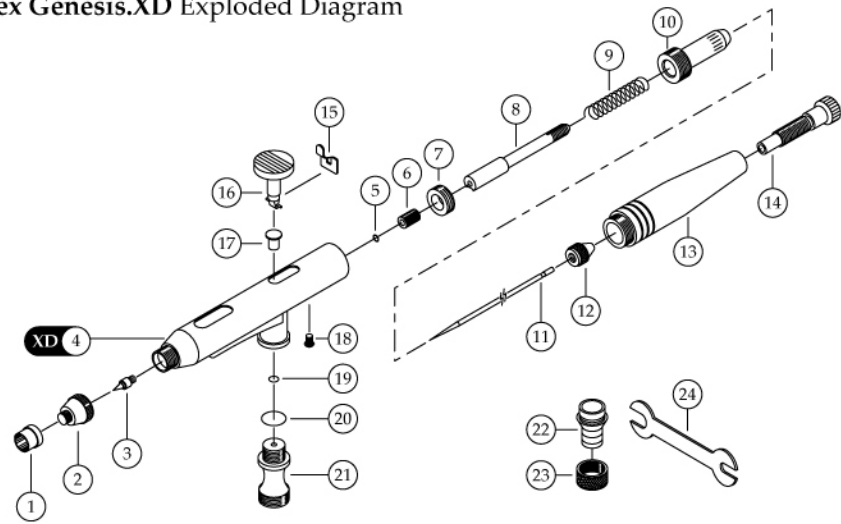

**GreX Genesis.XS Exploded Diagram**

**GreX Genesis.XG Exploded Diagram**

**GreX Genesis.XD Exploded Diagram**

**GreX Genesis.XN Exploded Diagram**

**GreX Genesis.XD, XG, XN, XS Parts List**

No.	Part Description	Part No.	For Models
1	Needle cap	A031020	XD, XN
		A031030	XG, XS
2	Nozzle cap	A041020	XD, XN
		A041030	XG, XS
3	Fluid nozzle	A051020	XD, XN
		A051030	XG, XS
4	Body	A010001	XD
		A010002	XN
		A010003	XG
		A010005	XS
5	Packing seal	A120001	XD, XN
		A120002	XG, XS
6	Packing screw	A130001	XD, XG, XN, XS
7	Guide screw	A130005	XD, XN
		A130006	XG, XS
8	Needle chuck	A071020	XD, XN
		A071030	XG, XS
9	Needle chuck spring	A110001	XD, XN
		A110002	XG, XS
10	Spring housing	A111001	XD, XN
		A111002	XG, XS
11	Fluid needle	A021020	XD, XN
		A021030	XG, XS
12	Needle lock	A150001	XD, XG, XN, XS
13	Rear handle cap	A080001	XD, XN
		A080002	XG, XS
14	Pre-set adjustment knob	A150002	XD, XG, XN, XS
15	Actuator	A150004	XD, XG, XN, XS
16	Trigger button	A150006	XD, XG, XN, XS
17	Piston	A150008	XD, XG, XN, XS
18	Screw	A130011	XD, XN
		A130012	XG, XS
19	O-ring	A060006	XD, XG, XN, XS
20	O-ring	A060001	XD, XG, XN, XS
21	Air valve assembly	A150009	XD, XG, XN, XS
22	Threaded insert	A150011	XD, XG, XN, XS
23	Nut	A150012	XD, XG, XN, XS
24	Nozzle wrench	A150010	XD, XG, XN, XS
25	Reservoir lid (7mL)	A100002	XG, XS
26	Side paint reservoir (7mL)	A090002	XS