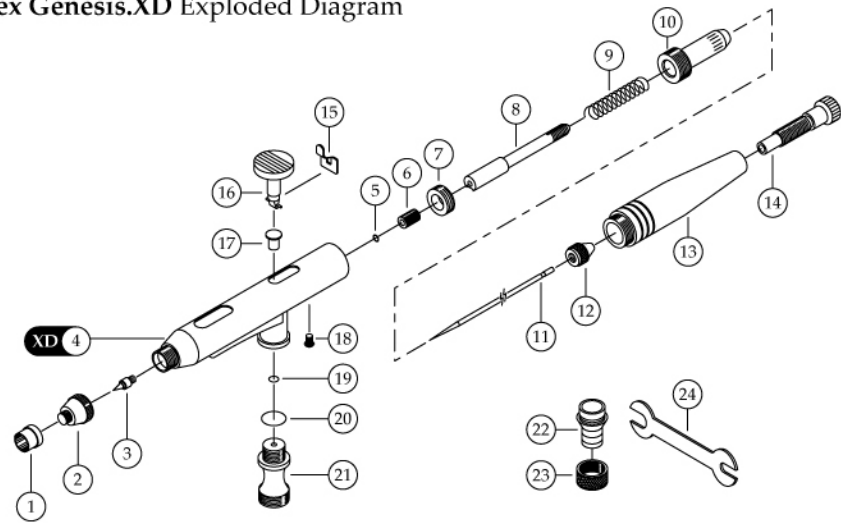

GreX Genesis.XS Exploded Diagram

GreX Genesis.XG Exploded Diagram

GreX Genesis.XD Exploded Diagram

GreX Genesis.XN Exploded Diagram

GreX Genesis.XD, XG, XN, XS Parts List

No.	Part Description	Part No.	For Models
1	Needle cap	A031020	XD, XN
		A031030	XG, XS
2	Nozzle cap	A041020	XD, XN
		A041030	XG, XS
3	Fluid nozzle	A051020	XD, XN
		A051030	XG, XS
4	Body	A010001	XD
		A010002	XN
		A010003	XG
		A010005	XS
5	Packing seal	A120001	XD, XN
		A120002	XG, XS
6	Packing screw	A130001	XD, XG, XN, XS
7	Guide screw	A130005	XD, XN
		A130006	XG, XS
8	Needle chuck	A071020	XD, XN
		A071030	XG, XS
9	Needle chuck spring	A110001	XD, XN
		A110002	XG, XS
10	Spring housing	A111001	XD, XN
		A111002	XG, XS
11	Fluid needle	A021020	XD, XN
		A021030	XG, XS
12	Needle lock	A150001	XD, XG, XN, XS
13	Rear handle cap	A080001	XD, XN
		A080002	XG, XS
14	Pre-set adjustment knob	A150002	XD, XG, XN, XS
15	Actuator	A150004	XD, XG, XN, XS
16	Trigger button	A150006	XD, XG, XN, XS
17	Piston	A150008	XD, XG, XN, XS
18	Screw	A130011	XD, XN
		A130012	XG, XS
19	O-ring	A060006	XD, XG, XN, XS
20	O-ring	A060001	XD, XG, XN, XS
21	Air valve assembly	A150009	XD, XG, XN, XS
22	Threaded insert	A150011	XD, XG, XN, XS
23	Nut	A150012	XD, XG, XN, XS
24	Nozzle wrench	A150010	XD, XG, XN, XS
25	Reservoir lid (7mL)	A100002	XG, XS
26	Side paint reservoir (7mL)	A090002	XS