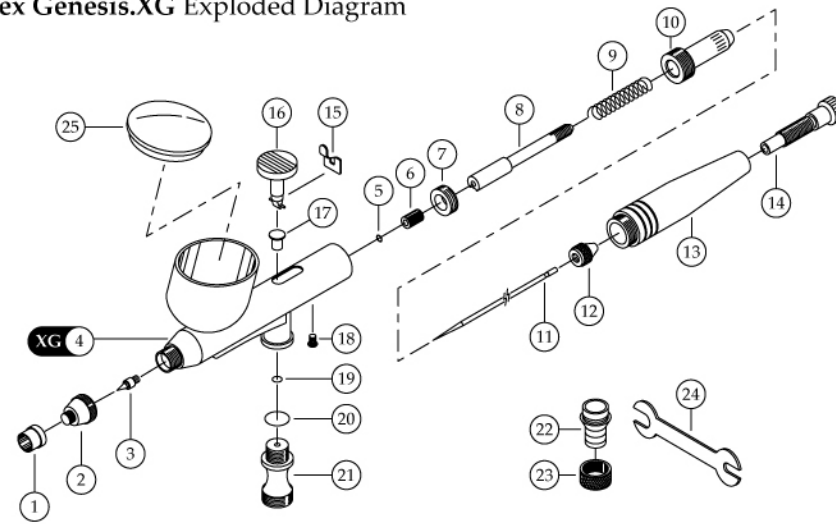

GreX Genesis.XS Exploded Diagram

GreX Genesis.XG Exploded Diagram

GreX Genesis.XD Exploded Diagram

GreX Genesis.XN Exploded Diagram

GreX Genesis.XD, XG, XN, XS Parts List

No.	Part Description	Part No.	For Models
1	Needle cap	A031020	XD, XN
		A031030	XG, XS
2	Nozzle cap	A041020	XD, XN
		A041030	XG, XS
3	Fluid nozzle	A051020	XD, XN
		A051030	XG, XS
4	Body	A010001	XD
		A010002	XN
		A010003	XG
		A010005	XS
5	Packing seal	A120001	XD, XN
		A120002	XG, XS
6	Packing screw	A130001	XD, XG, XN, XS
7	Guide screw	A130005	XD, XN
		A130006	XG, XS
8	Needle chuck	A071020	XD, XN
		A071030	XG, XS
9	Needle chuck spring	A110001	XD, XN
		A110002	XG, XS
10	Spring housing	A111001	XD, XN
		A111002	XG, XS
11	Fluid needle	A021020	XD, XN
		A021030	XG, XS
12	Needle lock	A150001	XD, XG, XN, XS
13	Rear handle cap	A080001	XD, XN
		A080002	XG, XS
14	Pre-set adjustment knob	A150002	XD, XG, XN, XS
15	Actuator	A150004	XD, XG, XN, XS
16	Trigger button	A150006	XD, XG, XN, XS
17	Piston	A150008	XD, XG, XN, XS
18	Screw	A130011	XD, XN
		A130012	XG, XS
19	O-ring	A060006	XD, XG, XN, XS
20	O-ring	A060001	XD, XG, XN, XS
21	Air valve assembly	A150009	XD, XG, XN, XS
22	Threaded insert	A150011	XD, XG, XN, XS
23	Nut	A150012	XD, XG, XN, XS
24	Nozzle wrench	A150010	XD, XG, XN, XS
25	Reservoir lid (7mL)	A100002	XG, XS
26	Side paint reservoir (7mL)	A090002	XS