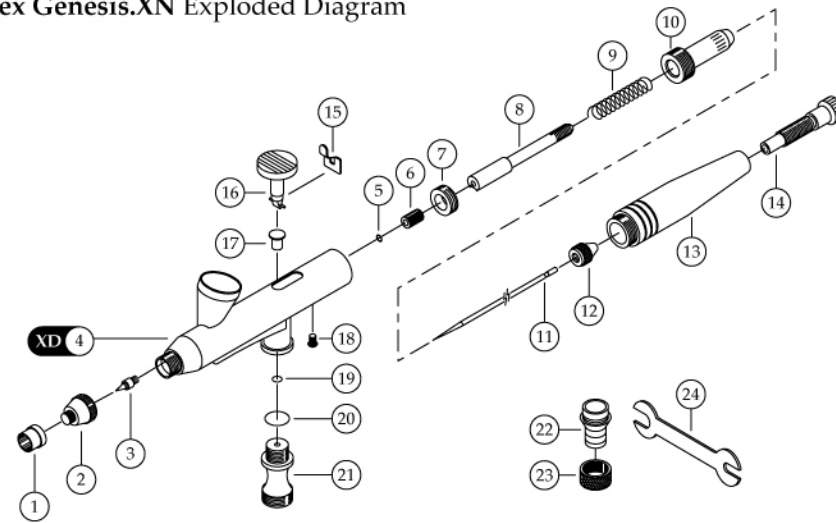

GreX Genesis.XS Exploded Diagram

GreX Genesis.XG Exploded Diagram

GreX Genesis.XD Exploded Diagram

GreX Genesis.XN Exploded Diagram

GreX Genesis.XD, XG, XN, XS Parts List

No.	Part Description	Part No.	For Models
1	Needle cap	A031020	XD, XN
		A031030	XG, XS
2	Nozzle cap	A041020	XD, XN
		A041030	XG, XS
3	Fluid nozzle	A051020	XD, XN
		A051030	XG, XS
4	Body	A010001	XD
		A010002	XN
		A010003	XG
		A010005	XS
5	Packing seal	A120001	XD, XN
		A120002	XG, XS
6	Packing screw	A130001	XD, XG, XN, XS
7	Guide screw	A130005	XD, XN
		A130006	XG, XS
8	Needle chuck	A071020	XD, XN
		A071030	XG, XS
9	Needle chuck spring	A110001	XD, XN
		A110002	XG, XS
10	Spring housing	A111001	XD, XN
		A111002	XG, XS
11	Fluid needle	A021020	XD, XN
		A021030	XG, XS
12	Needle lock	A150001	XD, XG, XN, XS
13	Rear handle cap	A080001	XD, XN
		A080002	XG, XS
14	Pre-set adjustment knob	A150002	XD, XG, XN, XS
15	Actuator	A150004	XD, XG, XN, XS
16	Trigger button	A150006	XD, XG, XN, XS
17	Piston	A150008	XD, XG, XN, XS
18	Screw	A130011	XD, XN
		A130012	XG, XS
19	O-ring	A060006	XD, XG, XN, XS
20	O-ring	A060001	XD, XG, XN, XS
21	Air valve assembly	A150009	XD, XG, XN, XS
22	Threaded insert	A150011	XD, XG, XN, XS
23	Nut	A150012	XD, XG, XN, XS
24	Nozzle wrench	A150010	XD, XG, XN, XS
25	Reservoir lid (7mL)	A100002	XG, XS
26	Side paint reservoir (7mL)	A090002	XS