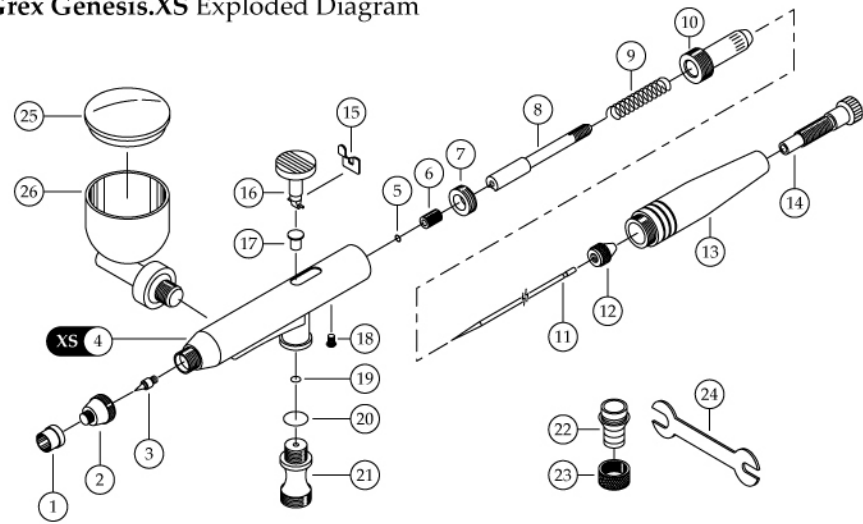

GreX Genesis.XS Exploded Diagram

GreX Genesis.XG Exploded Diagram

GreX Genesis.XD Exploded Diagram

GreX Genesis.XN Exploded Diagram

GreX Genesis.XD, XG, XN, XS Parts List

No.	Part Description	Part No.	For Models
1	Needle cap	A031020	XD, XN
		A031030	XG, XS
2	Nozzle cap	A041020	XD, XN
		A041030	XG, XS
3	Fluid nozzle	A051020	XD, XN
		A051030	XG, XS
4	Body	A010001	XD
		A010002	XN
		A010003	XG
		A010005	XS
5	Packing seal	A120001	XD, XN
		A120002	XG, XS
6	Packing screw	A130001	XD, XG, XN, XS
7	Guide screw	A130005	XD, XN
		A130006	XG, XS
8	Needle chuck	A071020	XD, XN
		A071030	XG, XS
9	Needle chuck spring	A110001	XD, XN
		A110002	XG, XS
10	Spring housing	A111001	XD, XN
		A111002	XG, XS
11	Fluid needle	A021020	XD, XN
		A021030	XG, XS
12	Needle lock	A150001	XD, XG, XN, XS
13	Rear handle cap	A080001	XD, XN
		A080002	XG, XS
14	Pre-set adjustment knob	A150002	XD, XG, XN, XS
15	Actuator	A150004	XD, XG, XN, XS
16	Trigger button	A150006	XD, XG, XN, XS
17	Piston	A150008	XD, XG, XN, XS
18	Screw	A130011	XD, XN
		A130012	XG, XS
19	O-ring	A060006	XD, XG, XN, XS
20	O-ring	A060001	XD, XG, XN, XS
21	Air valve assembly	A150009	XD, XG, XN, XS
22	Threaded insert	A150011	XD, XG, XN, XS
23	Nut	A150012	XD, XG, XN, XS
24	Nozzle wrench	A150010	XD, XG, XN, XS
25	Reservoir lid (7mL)	A100002	XG, XS
26	Side paint reservoir (7mL)	A090002	XS