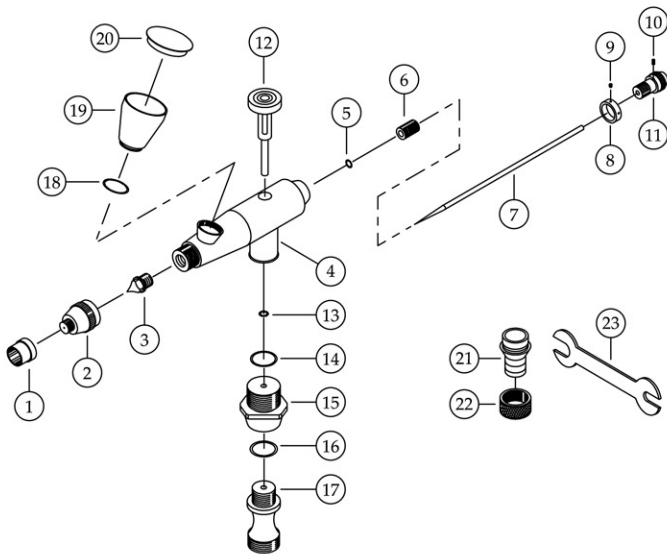

Grex Genesis.XA Exploded Diagram

No.	Part No.	Part Description
1	A033030	Needle cap
2	A043030	Nozzle cap
3	A053030	Fluid Nozzle
4	A010008	Body
5	A120005	Packing seal
6	A130004	Packing screw
7	A023030	Fluid Needle
8	A150024	Ring
9	A130008	Set screw
10	A130009	Set screw
11	A130014	Paint volume adjust knob
12	A150025	Trigger button
13	A060006	O-ring
14	A060007	O-ring
15	A150026	Air valve connector
16	A060001	O-ring
17	A150009	Air valve assembly
18	A060008	O-ring
19	A090004	Paint reservoir (7mL)
20	A100004	Paint reservoir lid (7mL)
21	A150011	Threaded insert
22	A150012	Nut
23	A150010	Nozzle wrench