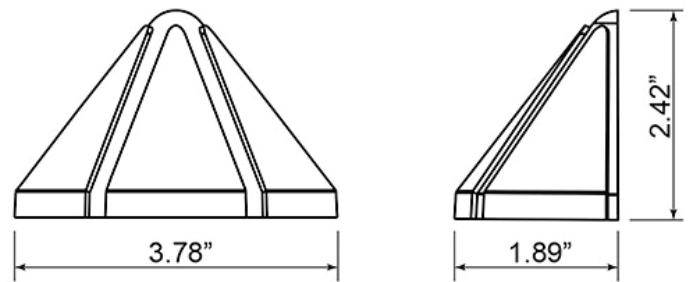

LED DECK LIGHT

CL-DL025-524-3K-BL

CL-DL013-324-3K-BL

CL-DL013-324-3K-BL

CL-DL025-524-3K-BL

Product Code	Input Voltage	Power	Lumen	Color Temp	Beam Angel	IP
CL-DL025-524-3K-BL	12-24V AC/DC	5w	300lm	3000k	120°	65
CL-DL013-324-3K-BL	12-24V AC/DC	3.5w	110lm	3000k	55°	65