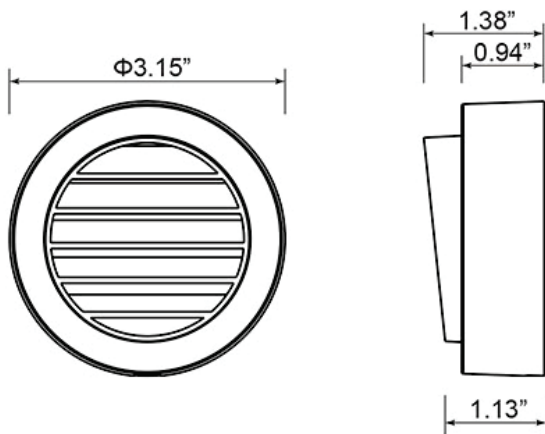

LED DECK LIGHT

CL-DL025-524-3K-BL

CL-DL013-324-3K-BL

CL-DL013-324-3K-BL

CL-DL025-524-3K-BL

Product Code	Input Voltage	Power	Lumen	Color Temp	Beam Angel	IP
CL-DL025-524-3K-BL	12-24V AC/DC	5w	300lm	3000k	120°	65
CL-DL013-324-3K-BL	12-24V AC/DC	3.5w	110lm	3000k	55°	65