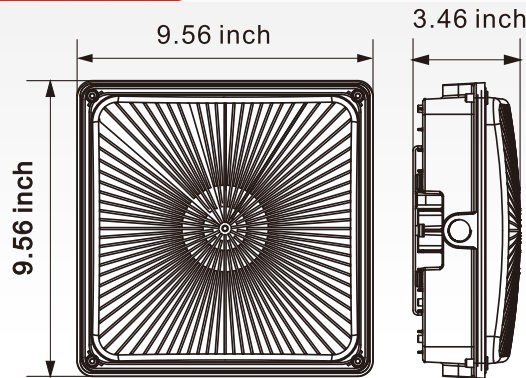

NXSCL-50W-CS

Specification

| | |
|-----------------|---|
| Product Name : | LED Canopy Light |
| Model NO. : | NXSCL-50W-CS |
| Wattage : | 50W / 40W / 30W Choosable |
| Specification : | AC120-347V; 50/60Hz; 500mA |
| Working Temp : | -40-45(°C) |
| Power Factor : | >0.9 |
| CRI(ra) : | >70 |
| Color : | Dark Bronze |
| Material : | Die-casting Aluminum |
| Light Source : | Lumileds2835 |
| Lumen : | 130 lm / W |
| Life Time : | 50000 hrs |
| Beam Angle : | 160 ° |
| Product Size : | 9.56x9.56x3.46 inch |
| IP : | IP65 |
| Application : | Gas stations, parking garages, loading areas, drive-through...etc. |
| Warranty : | 5 years |
| Standard : | UL,c UL, DLC |
| Color Temp : | 3000K-4000K-5000K Choosable |

Product Dimension

Photometrics