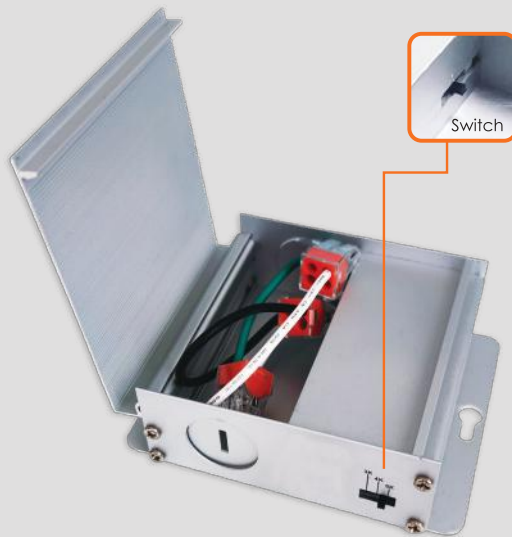

3" Slim Round Panel LED

Specification	
	3Way CCT adjustable
Model No.	VO-RP3W7-120-D-3WY
	90*22MM(Lamp)/105*57*32.3MM(Driver) 3.5"x0.86" (Lamp) 4.1"x2.2"x1.2" (Driver)
Beam Angle	140°
Input	120V 60Hz
Power Factor	>0.9
Dimmable	Yes
Power (W)	7W
Luminous Flux	560LM
Color Temperature	3000K/4000K/5000K adjustable
CRI	>80
SDCM	<7
Life Tume (Hrs)	50000
Certification Requirements	ETL / ES /5 Years

Features

- Safe - This downlight is IC Rated and airtight junction box, protecting from overheating and designed to be installed in the ceiling surrounded by insulation.

It is ETL certified, which means it has met the nationally recognized safety requirements.