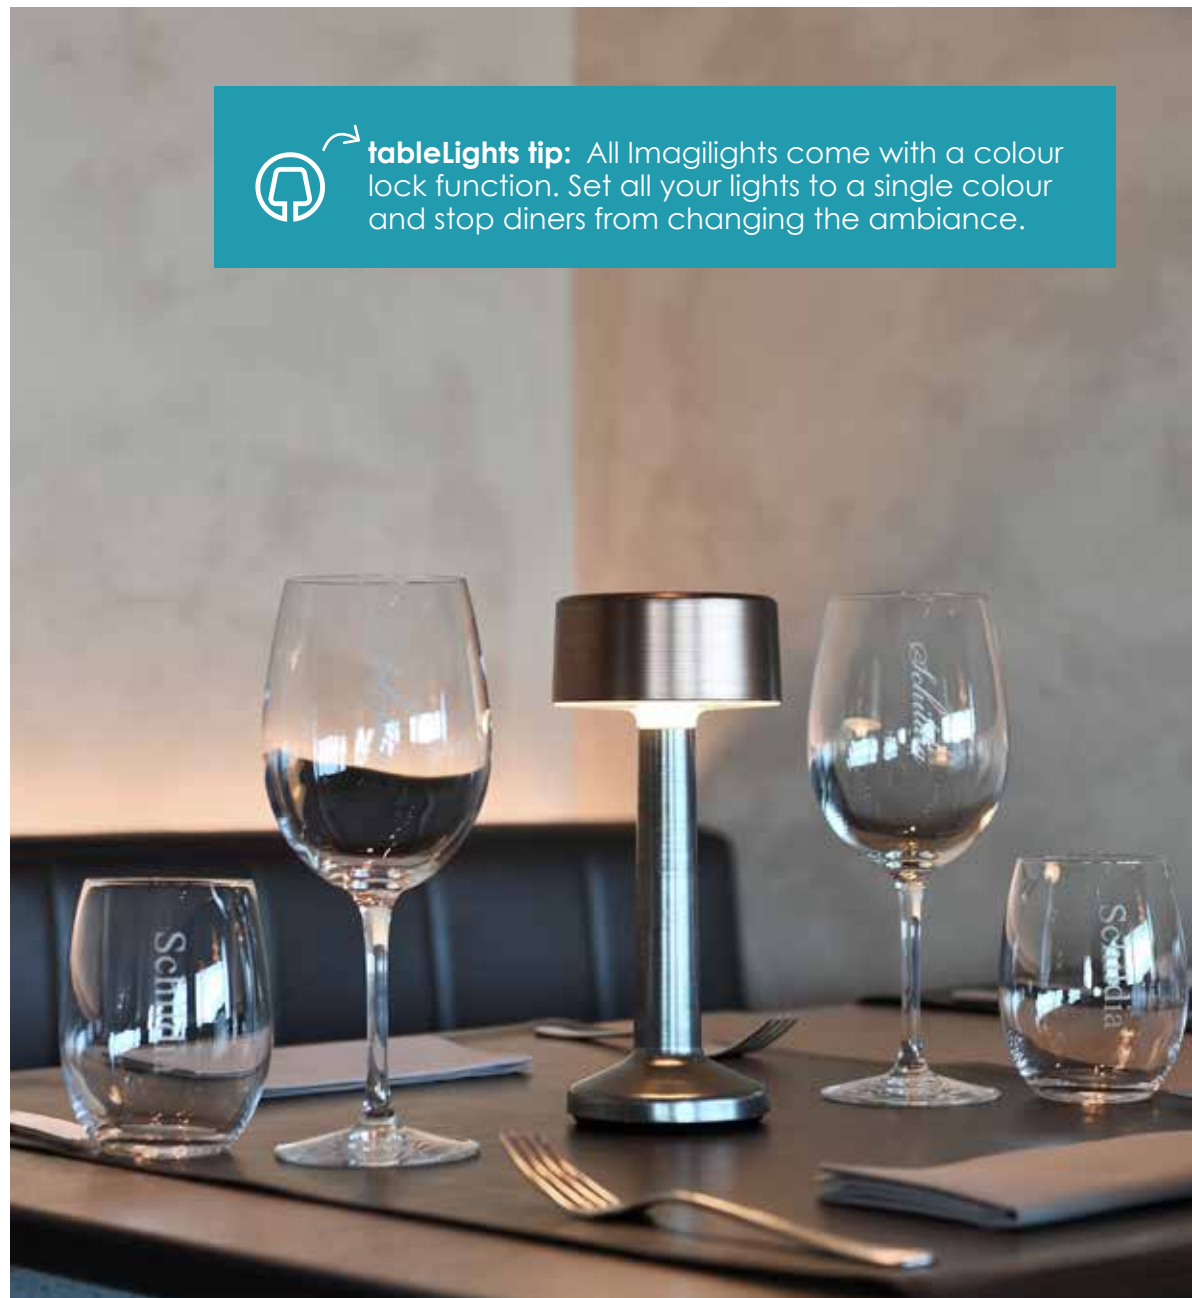

tableLights tip: All ImagilightS come with a colour lock function. Set all your lights to a single colour and stop diners from changing the ambiance.