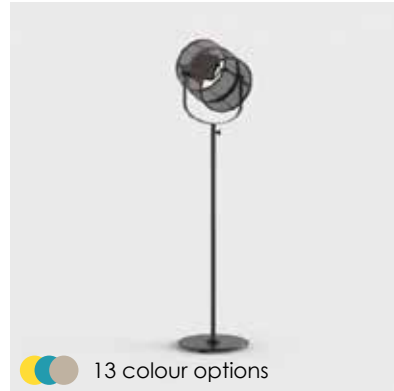

13 colour options

Floor lamp

La lampe petite white

Solar powered & rechargeable

Min. burn time: 9 hours

Ø 25 x 36 cm

- Aluminium frame & batyline shade
- Indoor & outdoor
- 360 degree rotation of the shade

13 colour options