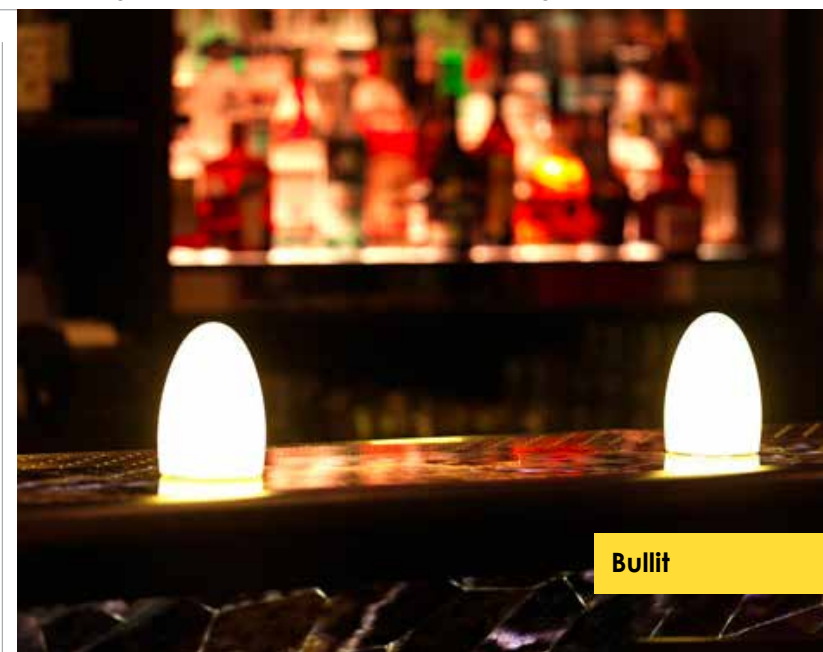

**Tebur
Bullit**

1. Min. burn time: 9 hours
   ø 10 x 15 cm
2. Polyethylene
   - Indoor & outdoor
   - Integrated hook for hanging
   - Rechargeable

**Tebur
Cylindro**

1. Min. burn time: 9 hours
   ø 10 x 15 cm
2. Polyethylene
   - Indoor & outdoor
   - Integrated hook for hanging
   - Rechargeable

**Tebur
Cubic**

1. Min. burn time: 9 hours
   10 x 10 x 15 cm
2. Polyethylene
   - Indoor & outdoor
   - Integrated hook for hanging
   - Rechargeable

**Tebur
Matroushka**

1. Min. burn time: 9 hours
   ø 10 x 15 cm
2. Polyethylene
   - Indoor & outdoor
   - Integrated hook for hanging
   - Rechargeable

**Tebur
Gherkin**

1. Min. burn time: 9 hours
   ø 10 x 15 cm
2. Polyethylene
   - Indoor & outdoor
   - Integrated hook for hanging
   - Rechargeable

**Tebur
Shadow**

1. Min. burn time: 9 hours
   ø 10 x 15 cm
2. Polyethylene
   - Indoor & outdoor
   - Integrated hook for hanging
   - Rechargeable

**Natural shapes
Cube 40**

1. Min. burn time: 9 hours
   40 x 40 x 40 cm
2. Polyethylene
   - Indoor & outdoor
   - Use as a side table or seat
   - Rechargeable

**Ice buckets
Might-e**

1. Min. burn time: 9 hours
   106 x 40 x 30 cm
2. Polyethylene
   - Indoor & outdoor
   - Waterproof
   - Rechargeable

Bullit