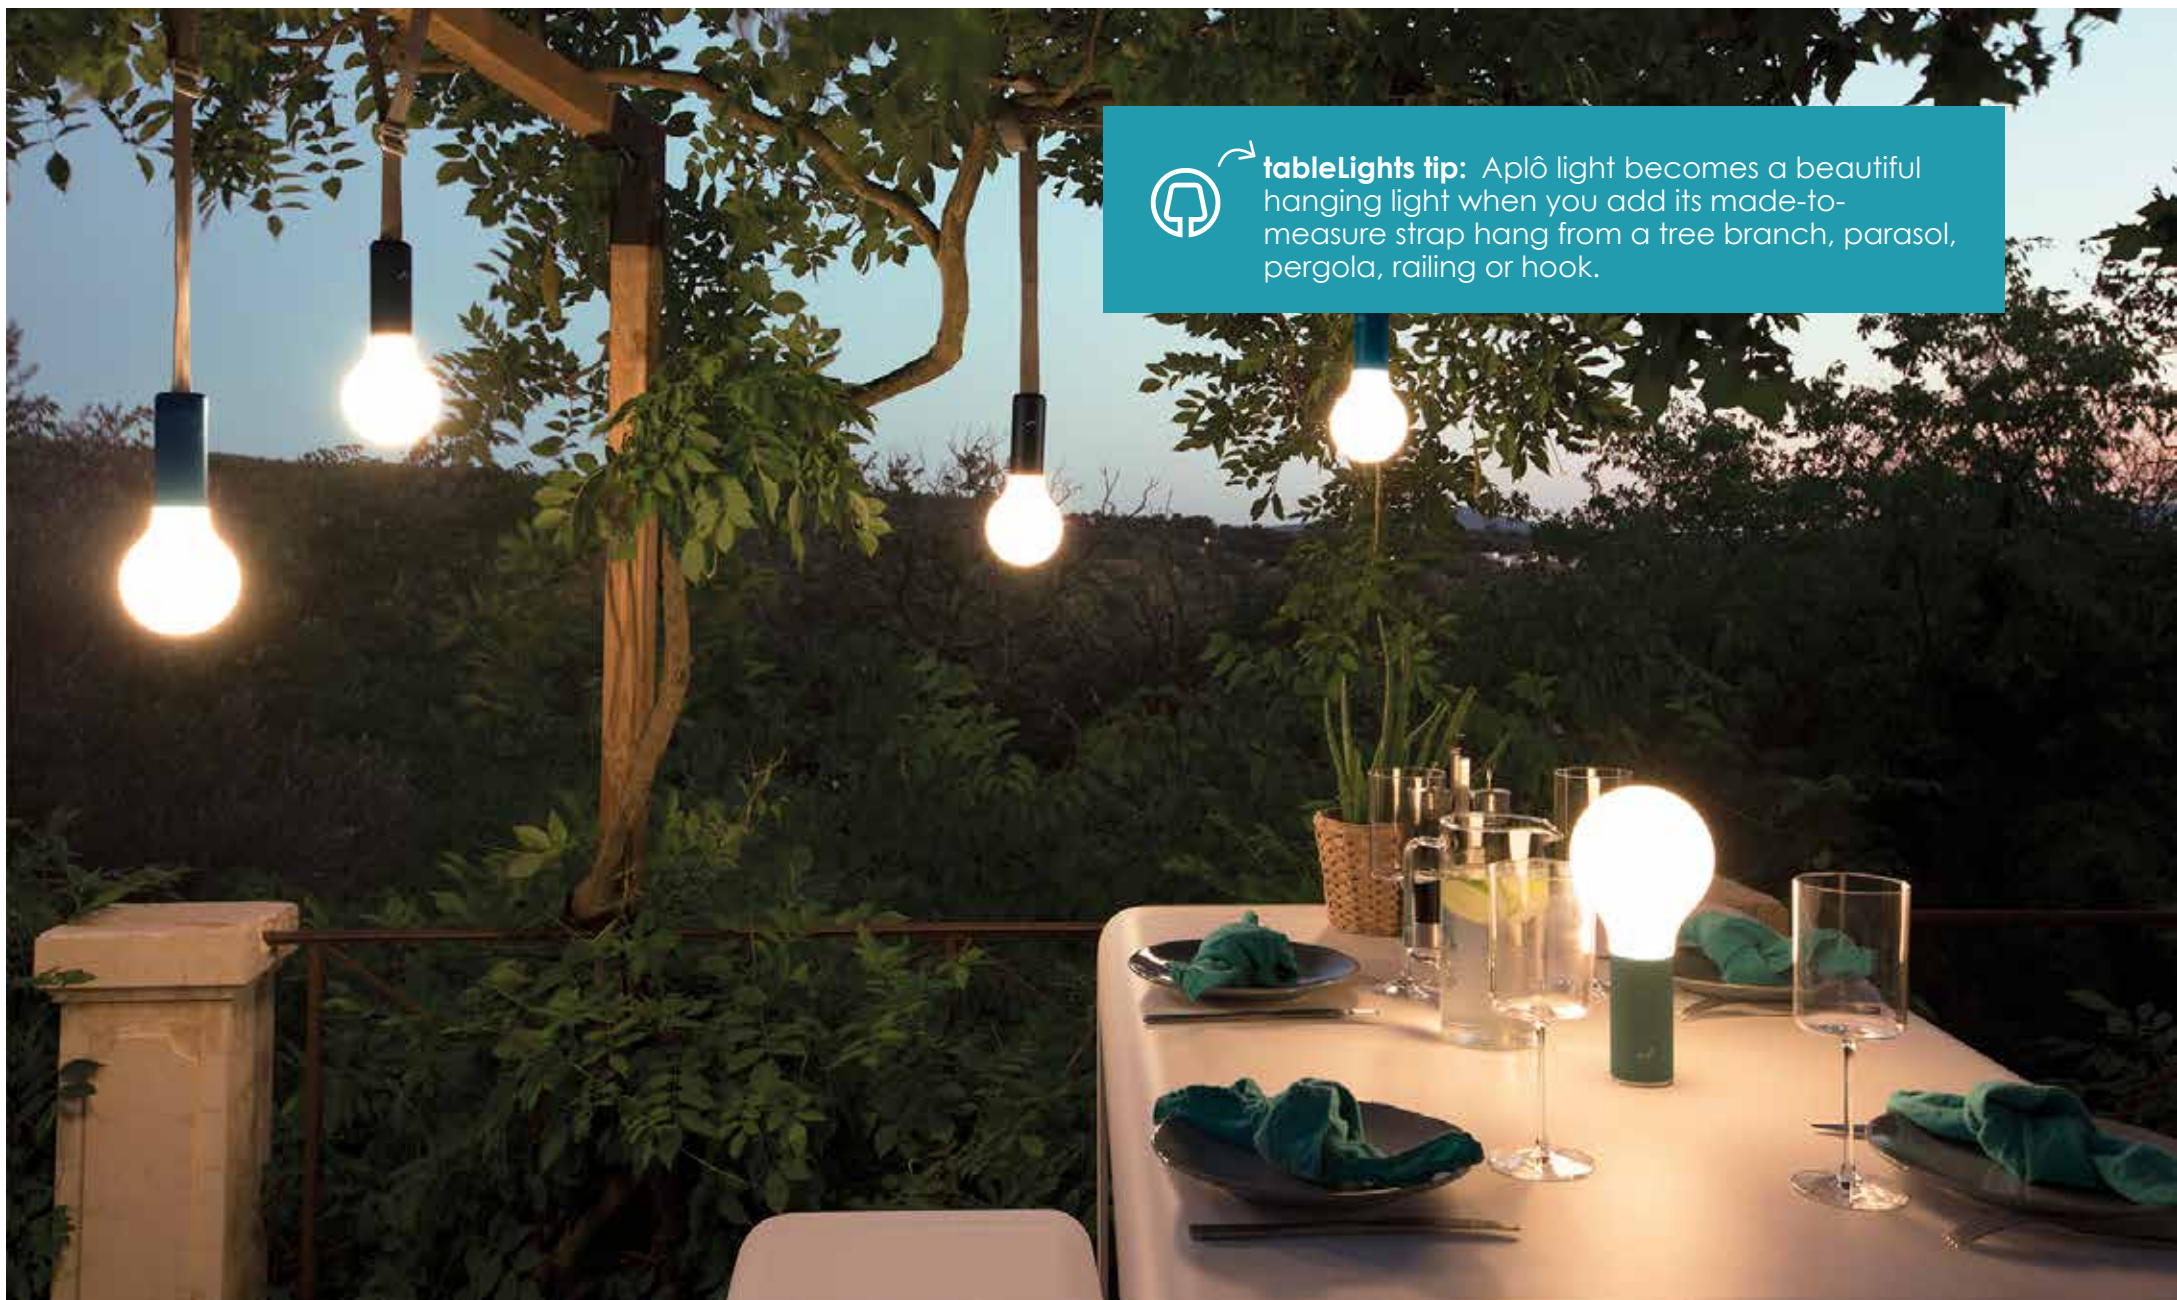

tableLights tip: Aplô light becomes a beautiful hanging light when you add its made-to-measure strap hang from a tree branch, parasol, pergola, railing or hook.