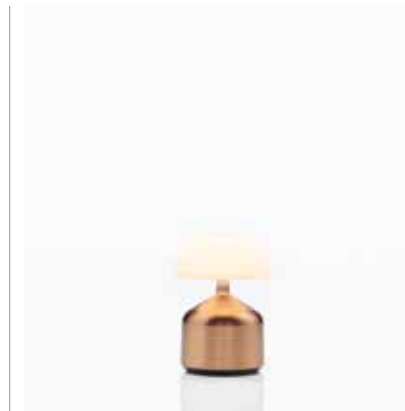

- Anodized brushed aluminium
- Indoor & outdoor
- Rechargeable

Demoiselle
Demoiselle tall cylinder opal
 Min. burn time: 18 hours (2 nights!)
 ø 9 x 32 cm

- Anodized brushed aluminium
- Indoor & outdoor
- Rechargeable

Demoiselle
Demoiselle small bowl
 Min. burn time: 18 hours (2 nights!)
 ø 9 x 14 cm

- Anodized brushed aluminium
- Indoor & outdoor
- Rechargeable

Demoiselle
Demoiselle small cap
 Min. burn time: 18 hours (2 nights!)
 ø 9 x 14 cm

- Anodized brushed aluminium
- Indoor & outdoor
- Rechargeable

Demoiselle
Demoiselle small cylinder
 Min. burn time: 18 hours (2 nights!)
 ø 9 x 14 cm

- Anodized brushed aluminium
- Indoor & outdoor
- Rechargeable