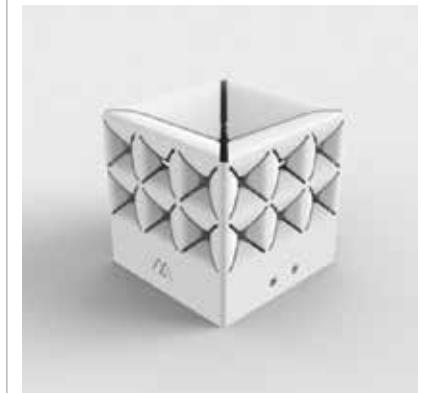

Table lights
La lampe popup mustard

- Solar powered & rechargeable
Min. burn time: 6 hours
10.5 x 10.5 x 10.5 cm
- Aluminium
 - Indoor & outdoor
 - Includes u-hook for wall hanging

Table lights
La lampe popup white