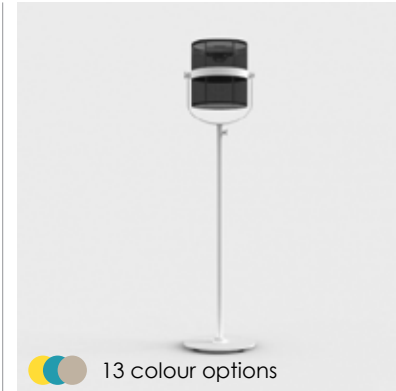

Floor lamp

La lampe paris black

Solar powered & rechargeable

Min. burn time: 9 hours

Ø 40 x 140/170 cm Adjustable stand height

- Aluminium frame & batyline shade
- Indoor & outdoor
- 360 degree rotation of the shade