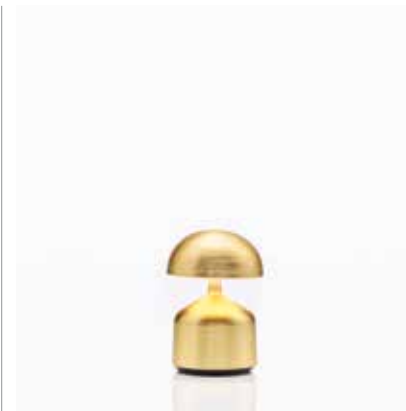

- Anodized brushed aluminium
- Indoor & outdoor
- Rechargeable

Demoiselle
Demoiselle tall cylinder
 Min. burn time: 18 hours (2 nights!)
 ø 9 x 32 cm

- Anodized brushed aluminium
- Indoor & outdoor
- Rechargeable

Demoiselle
Demoiselle tall bowl opal
 Min. burn time: 18 hours (2 nights!)
 ø 9 x 32 cm

- Anodized brushed aluminium
- Indoor & outdoor
- Rechargeable

Demoiselle
Demoiselle tall cap opal
 Min. burn time: 18 hours (2 nights!)
 ø 9 x 32 cm

- Anodized brushed aluminium
- Indoor & outdoor
- Rechargeable

Demoiselle
Demoiselle tall cylinder opal
 Min. burn time: 18 hours (2 nights!)
 ø 9 x 32 cm

- Anodized brushed aluminium
- Indoor & outdoor
- Rechargeable