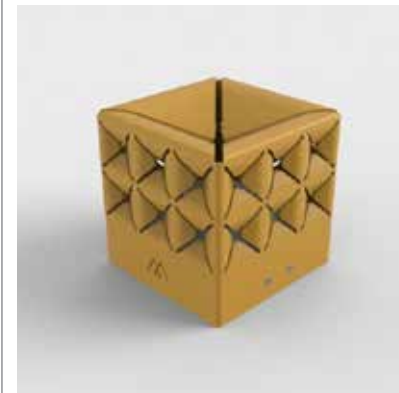

- Solar powered & rechargeable
Min. burn time: 6 hours
10.5 x 10.5 x 10.5 cm
- Aluminium
 - Indoor & outdoor
 - Includes u-hook for wall hanging

Table lights
La lampe popup light taupe

- Solar powered & rechargeable
Min. burn time: 6 hours
10.5 x 10.5 x 10.5 cm
- Aluminium
 - Indoor & outdoor
 - Includes u-hook for wall hanging