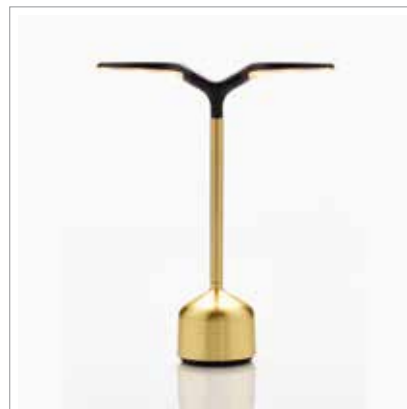

Cru
Grande cru

1. Min. burn time: 18 hours (2 nights!)
   ø 9 x h 32 cm
2. Anodized brushed aluminium
   - Indoor & outdoor
   - Rechargeable

Colours