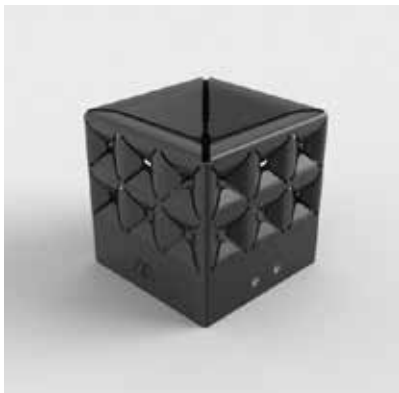

Floor lamp
La lampe parc white medium

- Solar powered & rechargeable
Min. burn time: 9 hours
18 x 40 x 18 cm
- Aluminium
 - Indoor & outdoor

Floor lamp
La lampe parc white large

- Solar powered & rechargeable
Min. burn time: 9 hours
18 x 50 x 18 cm
- Aluminium
 - Indoor & outdoor