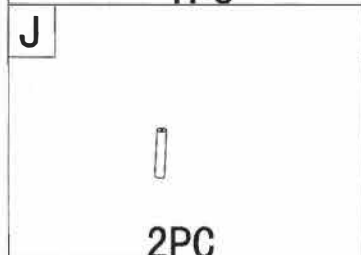

Casina Portable Office Desk