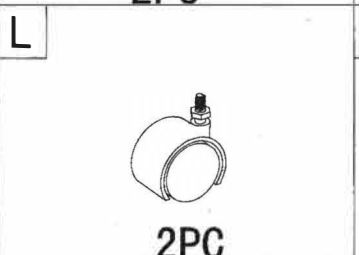

Casina Portable Office Desk