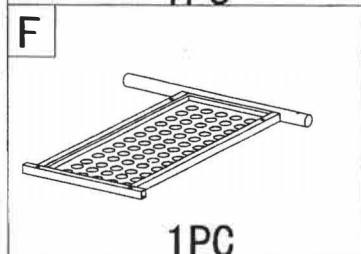

Casina Portable Office Desk