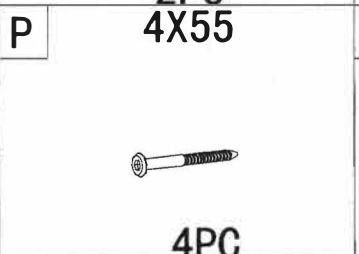

Casina Portable Office Desk