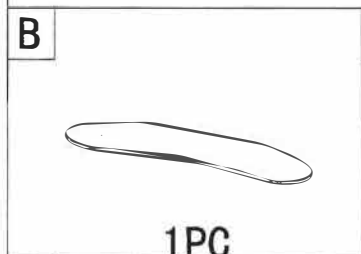

Casina Portable Office Desk