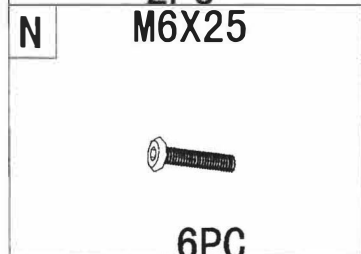

Casina Portable Office Desk