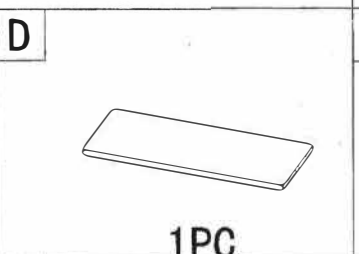

Casina Portable Office Desk