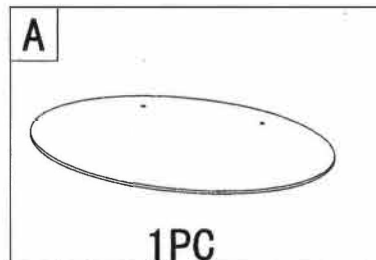

Casina Portable Office Desk