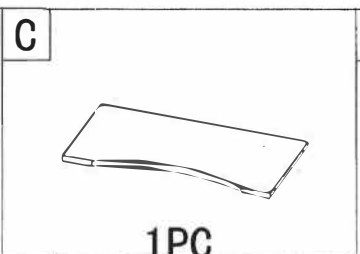

Casina Portable Office Desk