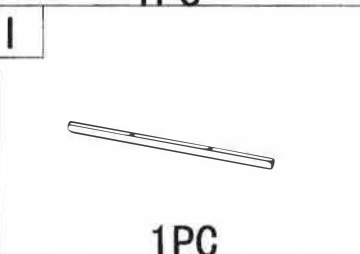

Casina Portable Office Desk