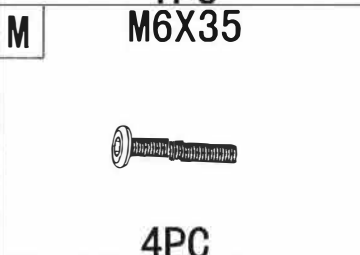

Casina Portable Office Desk