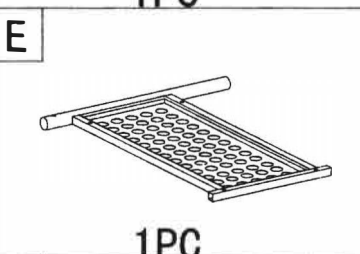

Casina Portable Office Desk