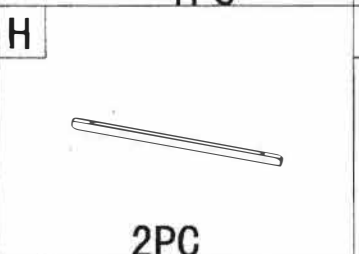

Casina Portable Office Desk