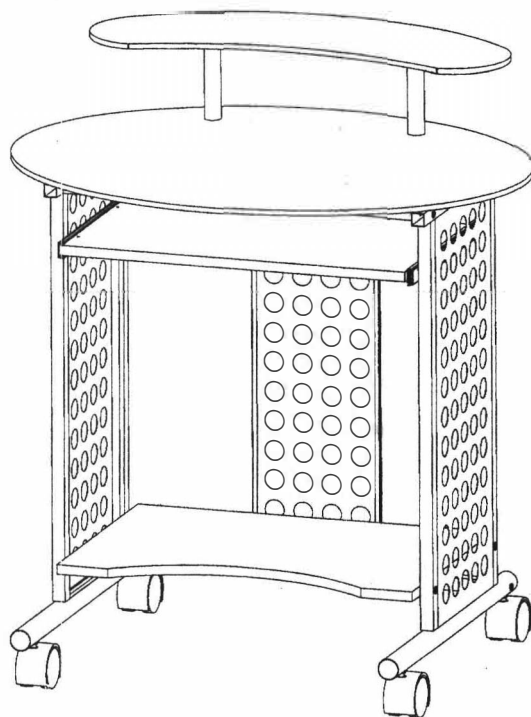

Casina Portable Standing Desk

Dual Shelf Portable Office Desk

Instruction Manual

SKU: HOT-1216

GET IN TOUCH | Monday-Friday from 9:00am-5:00pm MST

info@deskriser.com

www.deskriser.com

877-575-0070

Casina Portable Office Desk

1

2

3

4

5

 Love your new **DESK RISER** setup and want to share? Tag us in your photo! **@deskriser**

LAST UPDATED:
07/15/2022 REV