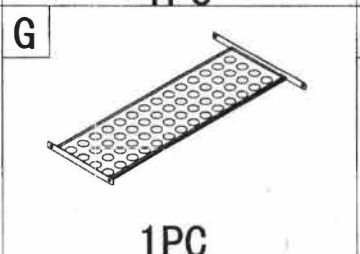

Casina Portable Office Desk