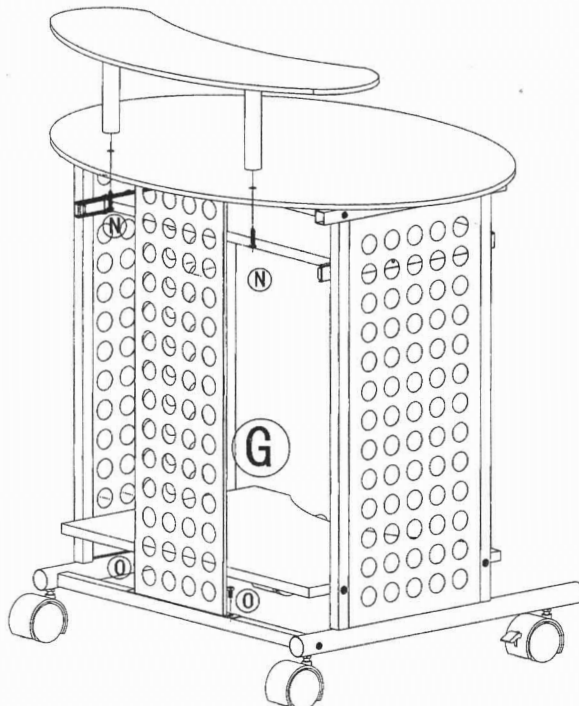

Casina Portable Standing Desk

Dual Shelf Portable Office Desk

Instruction Manual

SKU: HOT-1216

GET IN TOUCH | Monday-Friday from 9:00am-5:00pm MST

info@deskriser.com

www.deskriser.com

877-575-0070

Casina Portable Office Desk

1

2

3

4

5

 Love your new **DESK RISER** setup and want to share? Tag us in your photo! **@deskriser**

LAST UPDATED:
07/15/2022 REV