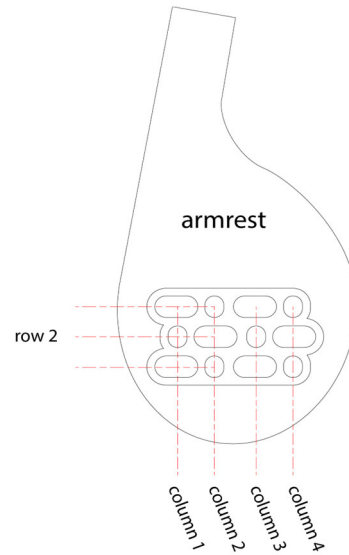

QUINTANA ROO VIPR

48cm, Vision PRO fit coordinates

STACK @ top of armrest (cm)	desired STACK	spacer thickness (mm)	bolt length (mm)
	62.3	70	105
61.8	65	100	
61.3	60	95	
60.8	55	90	
60.3	50	85	
59.8	45	80	
59.3	40	75	
58.8	35	70	
58.3	30	65	
57.8	25	60	
57.3	20	55	
56.8	15	50	
56.3	10	45	
55.8	5	40	
55.3	no spacer	35	
frame stack	47.5		

REACH @ armrest (cm)	REACH @ back of armrest	REACH @ middle of armrest	bracket position	hole position on bridge (back to front)	hole position on armrest (always row 2)
	46.8	52.3	forward	row 6	row 2
46.1	51.6	forward	row 5	row 2	
45.3	50.8	forward	row 4	row 2	
44.6	50.1	forward	row 3	row 2	
43.8	49.3	forward	row 2	row 2	
43.1	48.6	forward	row 1	row 2	
43.1	48.6	rearward	row 6	row 2	
42.3	47.8	rearward	row 5	row 2	
41.6	47.1	rearward	row 4	row 2	
40.8	46.3	rearward	row 3	row 2	
40.1	45.6	rearward	row 2	row 2	
39.3	44.8	rearward	row 1	row 2	
frame reach	38.2				

REACH @ shifter (cm)	Length of TFE Pro Aero Extension			
	Small 26.5	Medium 28.5	Large 30.5	X-Large 32.5
77.8	79.8	81.8	83.8	
70.3	72.3	74.3	76.3	

WIDTH @ armrest (cm)	WIDTH @ outside of armrest	WIDTH @ inside of armrest	hole position on bridge (left to right)	hole position on armrest (left to right)
	29.5	19.5	column 3	column 4
28	18	column 2	column 3	
26.5	16.5	column 3	column 3	
25	15	column 2	column 2	
23.5	13.5	column 1	column 1	
22	12	column 2	column 1	

USE NO LESS THAN 4 BOLTS PER ARMREST WHEN ATTACHING THE VISION TFE PRO EXTENSIONS