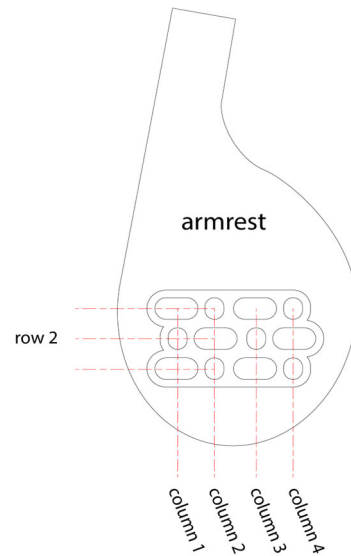

QUINTANA ROO VIPR

56cm, Vision PRO fit coordinates

STACK @ top of armrest (cm)	desired STACK	spacer thickness (mm)	bolt length (mm)
	70.3	70	105
69.8	65	100	
69.3	60	95	
68.8	55	90	
68.3	50	85	
67.8	45	80	
67.3	40	75	
66.8	35	70	
66.3	30	65	
65.8	25	60	
65.3	20	55	
64.8	15	50	
64.3	10	45	
63.8	5	40	
63.3	no spacer	35	
frame stack	55.5		

REACH @ armrest (cm)	REACH @ back of armrest	REACH @ middle of armrest	bracket position	hole position on bridge (back to front)	hole position on armrest (always row 2)
	52.3	57.8	forward	row 6	row 2
51.6	57.1	forward	row 5	row 2	
50.8	56.3	forward	row 4	row 2	
50.1	55.6	forward	row 3	row 2	
49.3	54.8	forward	row 2	row 2	
48.6	54.1	forward	row 1	row 2	
48.6	54.1	rearward	row 6	row 2	
47.8	53.3	rearward	row 5	row 2	
47.1	52.6	rearward	row 4	row 2	
46.3	51.8	rearward	row 3	row 2	
45.6	51.1	rearward	row 2	row 2	
44.8	50.3	rearward	row 1	row 2	
frame reach	43.7				

REACH @ shifter (cm)	Length of TFE Pro Aero Extension			
	Small 26.5	Medium 28.5	Large 30.5	Large 32.5
83.3	85.3	87.3	89.3	
75.8	77.8	79.8	81.8	

WIDTH @ armrest (cm)	WIDTH @ outside of armrest	WIDTH @ inside of armrest	hole position on bridge (left to right)	hole position on armrest (left to right)
	29.5	19.5	column 3	column 4
28	18	column 2	column 3	
26.5	16.5	column 3	column 3	
25	15	column 2	column 2	
23.5	13.5	column 1	column 1	
22	12	column 2	column 1	

USE NO LESS THAN 4 BOLTS PER ARMREST WHEN ATTACHING THE VISION TFE PRO EXTENSIONS