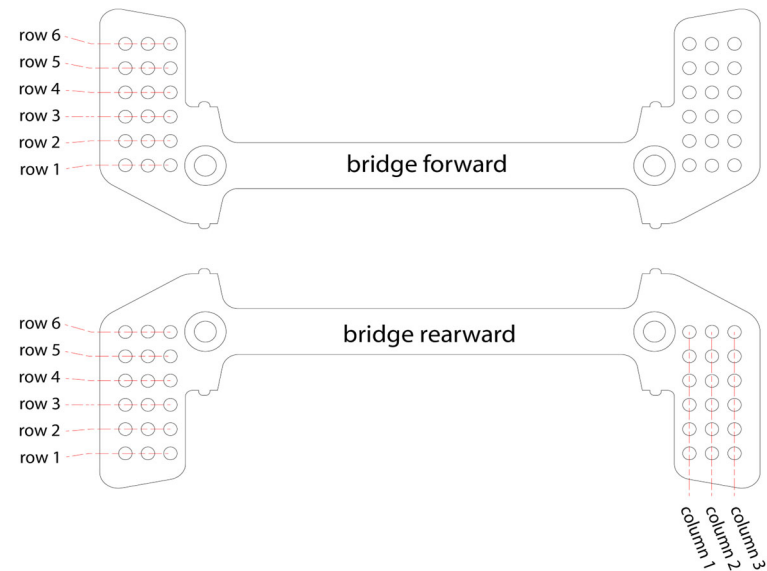

QUINTANA ROO VIPR

54cm, Vision PRO fit coordinates

STACK @ top of armrest (cm)	desired STACK	spacer thickness (mm)	bolt length (mm)
	68.3	70	105
67.8	65	100	
67.3	60	95	
66.8	55	90	
66.3	50	85	
65.8	45	80	
65.3	40	75	
64.8	35	70	
64.3	30	65	
63.8	25	60	
63.3	20	55	
62.8	15	50	
62.3	10	45	
61.8	5	40	
61.3	no spacer	35	
frame stack	53.5		

REACH @ armrest (cm)	REACH @ back of armrest	REACH @ middle of armrest	bracket position	hole position on bridge (back to front)	hole position on armrest (always row 2)
	51.3	56.8	forward	row 6	row 2
50.6	56.1	forward	row 5	row 2	
49.8	55.3	forward	row 4	row 2	
49.1	54.6	forward	row 3	row 2	
48.3	53.8	forward	row 2	row 2	
47.6	53.1	forward	row 1	row 2	
47.6	53.1	rearward	row 6	row 2	
46.8	52.3	rearward	row 5	row 2	
46.1	51.6	rearward	row 4	row 2	
45.3	50.8	rearward	row 3	row 2	
44.6	50.1	rearward	row 2	row 2	
43.8	49.3	rearward	row 1	row 2	
frame reach	42.7				

REACH @ shifter (cm)	Length of TFE Pro Aero Extension			
	Small 26.5	Medium 28.5	Large 30.5	X-Large 32.5
82.3	84.3	86.3	88.3	
74.8	76.8	78.8	80.8	

WIDTH @ armrest (cm)	WIDTH @ outside of armrest	WIDTH @ inside of armrest	hole position on bridge (left to right)	hole position on armrest (left to right)
	29.5	19.5	column 3	column 4
28	18	column 2	column 3	
26.5	16.5	column 3	column 3	
25	15	column 2	column 2	
23.5	13.5	column 1	column 1	
22	12	column 2	column 1	

USE NO LESS THAN 4 BOLTS PER ARMREST WHEN ATTACHING THE VISION TFE PRO EXTENSIONS