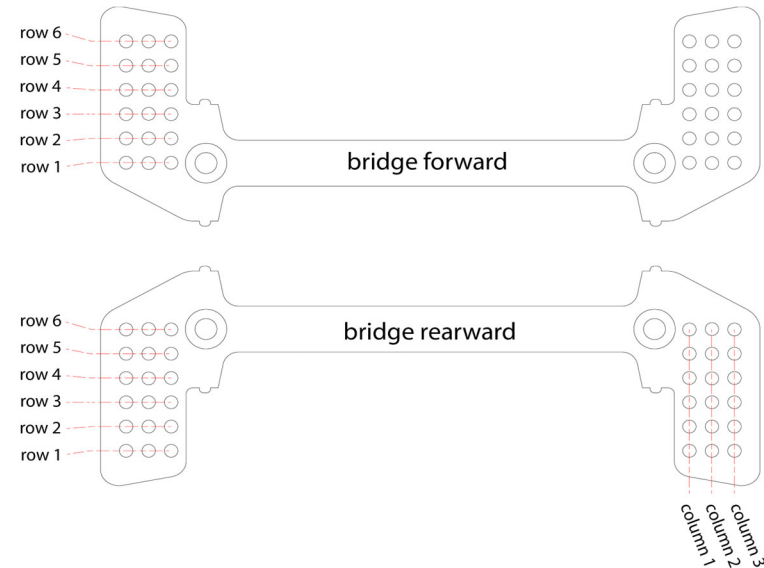

QUINTANA ROO VIPR

52cm, Vision PRO fit coordinates

STACK @ top of armrest (cm)	desired STACK	spacer thickness (mm)	bolt length (mm)	
		66.3	70	105
	65.8	65	100	
	65.3	60	95	
	64.8	55	90	
	64.3	50	85	
	63.8	45	80	
	63.3	40	75	
	62.8	35	70	
	62.3	30	65	
	61.8	25	60	
	61.3	20	55	
	60.8	15	50	
	60.3	10	45	
	59.8	5	40	
	59.3	no spacer	35	
frame stack	51.5			

REACH @ armrest (cm)	REACH @ back of armrest	REACH @ middle of armrest	bracket position	hole position on bridge (back to front)	hole position on armrest (always row 2)	
		49.8	55.3	forward	row 6	row 2
	49.1	54.6	forward	row 5	row 2	
	48.3	53.8	forward	row 4	row 2	
	47.6	53.1	forward	row 3	row 2	
	46.8	52.3	forward	row 2	row 2	
	46.1	51.6	forward	row 1	row 2	
	46.1	51.6	rearward	row 6	row 2	
	45.3	50.8	rearward	row 5	row 2	
	44.6	50.1	rearward	row 4	row 2	
	43.8	49.3	rearward	row 3	row 2	
	43.1	48.6	rearward	row 2	row 2	
	42.3	47.8	rearward	row 1	row 2	
frame reach	41.2					

REACH @ shifter (cm)	Length of TFE Pro Aero Extension			
	Small 26.5	Medium 28.5	Large 30.5	X-Large 32.5
	80.8	82.8	84.8	86.8
	73.3	75.3	77.3	79.3

WIDTH @ armrest (cm)	WIDTH @ outside of armrest	WIDTH @ inside of armrest	hole position on bridge (left to right)	hole position on armrest (left to right)	
		29.5	19.5	column 3	column 4
	28	18	column 2	column 3	
	26.5	16.5	column 3	column 3	
	25	15	column 2	column 2	
	23.5	13.5	column 1	column 1	
	22	12	column 2	column 1	

USE NO LESS THAN 4 BOLTS PER ARMREST WHEN ATTACHING THE VISION TFE PRO EXTENSIONS