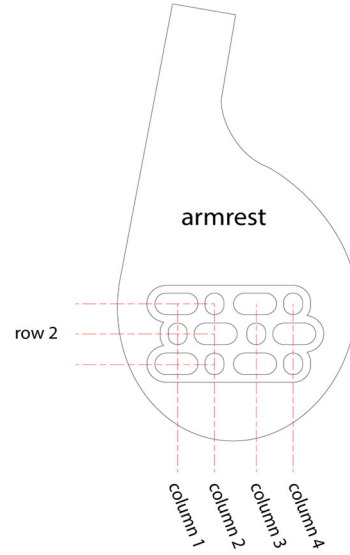

QUINTANA ROO VIPR

50cm, Vision PRO fit coordinates

STACK @ top of armrest (cm)	desired STACK	spacer thickness (mm)	bolt length (mm)
	64.3	70	105
63.8	65	100	
63.3	60	95	
62.8	55	90	
62.3	50	85	
61.8	45	80	
61.3	40	75	
60.8	35	70	
60.3	30	65	
59.8	25	60	
59.3	20	55	
58.8	15	50	
58.3	10	45	
57.8	5	40	
57.3	no spacer	35	
frame stack	49.5		

REACH @ armrest (cm)	REACH @ back of armrest	REACH @ middle of armrest	bracket position	hole position on bridge (back to front)	hole position on armrest (always row 2)
	47.8	53.3	forward	row 6	row 2
47.1	52.6	forward	row 5	row 2	
46.3	51.8	forward	row 4	row 2	
45.6	51.1	forward	row 3	row 2	
44.8	50.3	forward	row 2	row 2	
44.1	49.6	forward	row 1	row 2	
44.1	49.6	rearward	row 6	row 2	
43.3	48.8	rearward	row 5	row 2	
42.6	48.1	rearward	row 4	row 2	
41.8	47.3	rearward	row 3	row 2	
41.1	46.6	rearward	row 2	row 2	
40.3	45.8	rearward	row 1	row 2	
frame reach	39.2				

REACH @ shifter (cm)	Length of TFE Pro Aero Extension			
	Small 26.5	Medium 28.5	Large 30.5	X-Large 32.5
78.8	80.8	82.8	84.8	
71.3	73.3	75.3	77.3	

WIDTH @ armrest (cm)	WIDTH @ outside of armrest	WIDTH @ inside of armrest	hole position on bridge (left to right)	hole position on armrest (left to right)
	29.5	19.5	column 3	column 4
28	18	column 2	column 3	
26.5	16.5	column 3	column 3	
25	15	column 2	column 2	
23.5	13.5	column 1	column 1	
22	12	column 2	column 1	

USE NO LESS THAN 4 BOLTS PER ARMREST WHEN ATTACHING THE VISION TFE PRO EXTENSIONS