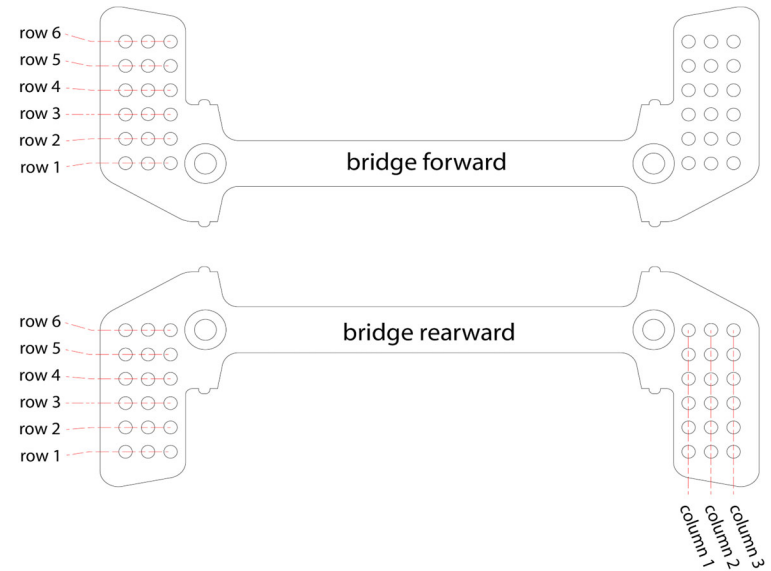

QUINTANA ROO VIPR

50cm, Vision PRO fit coordinates

STACK @ top of armrest (cm)	desired STACK	spacer thickness (mm)	bolt length (mm)
	64.3	70	105
63.8	65	100	
63.3	60	95	
62.8	55	90	
62.3	50	85	
61.8	45	80	
61.3	40	75	
60.8	35	70	
60.3	30	65	
59.8	25	60	
59.3	20	55	
58.8	15	50	
58.3	10	45	
57.8	5	40	
57.3	no spacer	35	
frame stack	49.5		

REACH @ armrest (cm)	REACH @ back of armrest	REACH @ middle of armrest	bracket position	hole position on bridge (back to front)	hole position on armrest (always row 2)
	47.8	53.3	forward	row 6	row 2
47.1	52.6	forward	row 5	row 2	
46.3	51.8	forward	row 4	row 2	
45.6	51.1	forward	row 3	row 2	
44.8	50.3	forward	row 2	row 2	
44.1	49.6	forward	row 1	row 2	
44.1	49.6	rearward	row 6	row 2	
43.3	48.8	rearward	row 5	row 2	
42.6	48.1	rearward	row 4	row 2	
41.8	47.3	rearward	row 3	row 2	
41.1	46.6	rearward	row 2	row 2	
40.3	45.8	rearward	row 1	row 2	
frame reach	39.2				

REACH @ shifter (cm)	Length of TFE Pro Aero Extension			
	Small 26.5	Medium 28.5	Large 30.5	X-Large 32.5
78.8	80.8	82.8	84.8	
71.3	73.3	75.3	77.3	

WIDTH @ armrest (cm)	WIDTH @ outside of armrest	WIDTH @ inside of armrest	hole position on bridge (left to right)	hole position on armrest (left to right)
	29.5	19.5	column 3	column 4
28	18	column 2	column 3	
26.5	16.5	column 3	column 3	
25	15	column 2	column 2	
23.5	13.5	column 1	column 1	
22	12	column 2	column 1	

USE NO LESS THAN 4 BOLTS PER ARMREST WHEN ATTACHING THE VISION TFE PRO EXTENSIONS