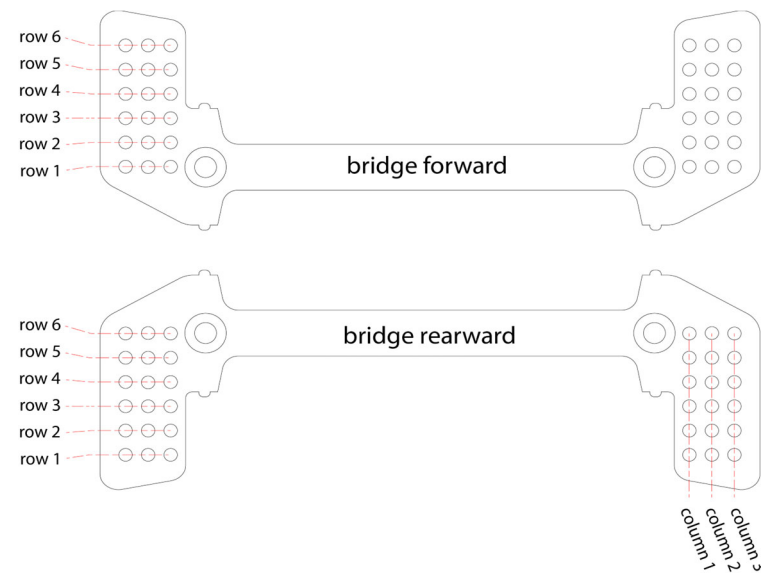

QUINTANA ROO VIPR

48cm, Vision PRO fit coordinates

STACK @ top of armrest (cm)	desired STACK	spacer thickness (mm)	bolt length (mm)
	62.3	70	105
61.8	65	100	
61.3	60	95	
60.8	55	90	
60.3	50	85	
59.8	45	80	
59.3	40	75	
58.8	35	70	
58.3	30	65	
57.8	25	60	
57.3	20	55	
56.8	15	50	
56.3	10	45	
55.8	5	40	
55.3	no spacer	35	
frame stack	47.5		

REACH @ armrest (cm)	REACH @ back of armrest	REACH @ middle of armrest	bracket position	hole position on bridge (back to front)	hole position on armrest (always row 2)
	46.8	52.3	forward	row 6	row 2
46.1	51.6	forward	row 5	row 2	
45.3	50.8	forward	row 4	row 2	
44.6	50.1	forward	row 3	row 2	
43.8	49.3	forward	row 2	row 2	
43.1	48.6	forward	row 1	row 2	
43.1	48.6	rearward	row 6	row 2	
42.3	47.8	rearward	row 5	row 2	
41.6	47.1	rearward	row 4	row 2	
40.8	46.3	rearward	row 3	row 2	
40.1	45.6	rearward	row 2	row 2	
39.3	44.8	rearward	row 1	row 2	
frame reach	38.2				

REACH @ shifter (cm)	Length of TFE Pro Aero Extension			
	Small 26.5	Medium 28.5	Large 30.5	X-Large 32.5
77.8	79.8	81.8	83.8	
70.3	72.3	74.3	76.3	

WIDTH @ armrest (cm)	WIDTH @ outside of armrest	WIDTH @ inside of armrest	hole position on bridge (left to right)	hole position on armrest (left to right)
	29.5	19.5	column 3	column 4
28	18	column 2	column 3	
26.5	16.5	column 3	column 3	
25	15	column 2	column 2	
23.5	13.5	column 1	column 1	
22	12	column 2	column 1	

USE NO LESS THAN 4 BOLTS PER ARMREST WHEN ATTACHING THE VISION TFE PRO EXTENSIONS