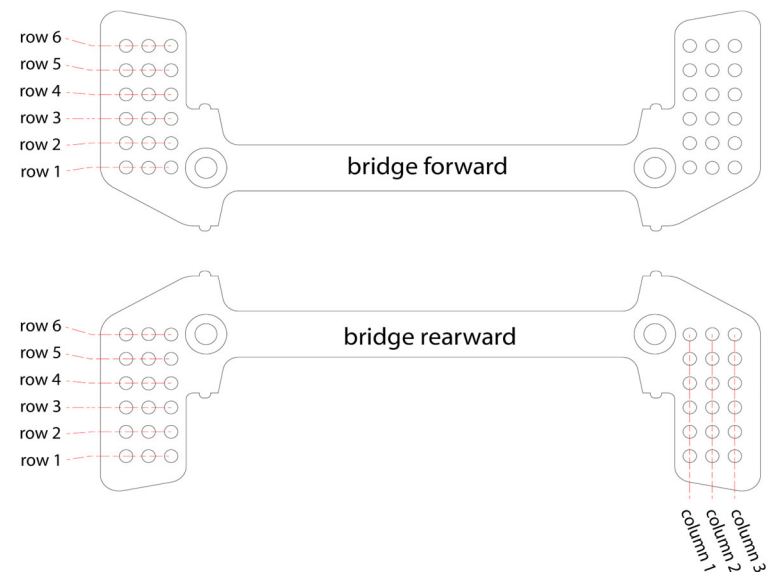

QUINTANA ROO VIPR

56cm, Vision PRO fit coordinates

STACK @ top of armrest (cm)	desired STACK	spacer thickness (mm)	bolt length (mm)
	70.3	70	105
69.8	65	100	
69.3	60	95	
68.8	55	90	
68.3	50	85	
67.8	45	80	
67.3	40	75	
66.8	35	70	
66.3	30	65	
65.8	25	60	
65.3	20	55	
64.8	15	50	
64.3	10	45	
63.8	5	40	
63.3	no spacer	35	
frame stack	55.5		

REACH @ armrest (cm)	REACH @ back of armrest	REACH @ middle of armrest	bracket position	hole position on bridge (back to front)	hole position on armrest (always row 2)
	52.3	57.8	forward	row 6	row 2
51.6	57.1	forward	row 5	row 2	
50.8	56.3	forward	row 4	row 2	
50.1	55.6	forward	row 3	row 2	
49.3	54.8	forward	row 2	row 2	
48.6	54.1	forward	row 1	row 2	
48.6	54.1	rearward	row 6	row 2	
47.8	53.3	rearward	row 5	row 2	
47.1	52.6	rearward	row 4	row 2	
46.3	51.8	rearward	row 3	row 2	
45.6	51.1	rearward	row 2	row 2	
44.8	50.3	rearward	row 1	row 2	
frame reach	43.7				

REACH @ shifter (cm)	Length of TFE Pro Aero Extension			
	Small 26.5	Medium 28.5	Large 30.5	Large 32.5
83.3	85.3	87.3	89.3	
75.8	77.8	79.8	81.8	

WIDTH @ armrest (cm)	WIDTH @ outside of armrest	WIDTH @ inside of armrest	hole position on bridge (left to right)	hole position on armrest (left to right)
	29.5	19.5	column 3	column 4
28	18	column 2	column 3	
26.5	16.5	column 3	column 3	
25	15	column 2	column 2	
23.5	13.5	column 1	column 1	
22	12	column 2	column 1	

USE NO LESS THAN 4 BOLTS PER ARMREST WHEN ATTACHING THE VISION TFE PRO EXTENSIONS