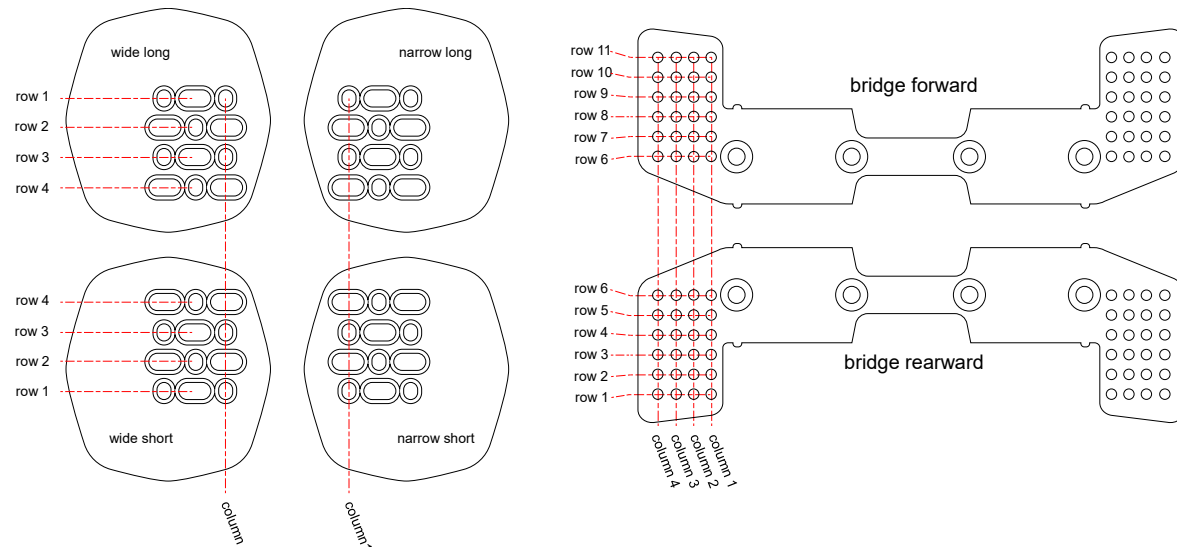

48cm, Vision TFA fit coordinates

desired STACK (cm)	spacer thickness (mm)	bolt length (mm)
61.5	70	105
61.0	65	100
60.5	60	95
60.0	55	90
59.5	50	85
59.0	45	80
58.5	40	75
58.0	35	70
57.5	30	65
57.0	25	60
56.5	20	55
56.0	15	50
55.5	10	45
55.0	5	40
54.5	no spacer	35
frame stack	47.5	

REACH @ back of armrest	REACH @ center of armrest	cross brace position	row position on bridge	row position on armrest	armrest position
45.7	50.4	forward	row 11	row 3	long
44.9	49.7	forward	row 11	row 2	long
44.2	48.9	forward	row 10	row 2	long
43.4	48.2	forward	row 9	row 2	long
42.7	47.4	forward	row 8	row 2	long
41.9	47.4	forward	row 7	row 2	long
41.2	46.7	forward	row 6	row 2	long
40.4	45.9	rearward	row 6	row 2	short
39.7	45.2	rearward	row 5	row 2	short
38.9	44.4	rearward	row 4	row 2	short
38.2	43.7	rearward	row 3	row 2	short
37.4	42.9	rearward	row 2	row 2	short
36.7	42.2	rearward	row 1	row 2	short
35.9	41.4	rearward	row 1	row 3	short
frame reach	38.2				

USE NO LESS THAN 2 BOLTS PER ARMREST WHEN SETTING UP THE VISION TFA SYSTEM

armrest illustrations represent left side

50cm, Vision TFA fit coordinates

STACK @ top of armrest (cm)	desired STACK (cm)	spacer thickness (mm)	bolt length (mm)
	63.5	70	105
	63.0	65	100
	62.5	60	95
	62.0	55	90
	61.5	50	85
	61.0	45	80
	60.5	40	75
	60.0	35	70
	59.5	30	65
59.0	25	60	
58.5	20	55	
58.0	15	50	
57.5	10	45	
57.0	5	40	
56.5	no spacer	35	
frame stack	49.5		

USE NO LESS THAN 2 BOLTS PER ARMREST WHEN SETTING UP THE VISION TFA SYSTEM

armrest illustrations represent left side

58.5cm, Vision TFA fit coordinates

STACK @ top of armrest (cm)	desired STACK (cm)	spacer thickness (mm)	bolt length (mm)
	72.0	70	105
	71.5	65	100
	71.0	60	95
	70.5	55	90
	70.0	50	85
	69.5	45	80
	69.0	40	75
	68.5	35	70
	68.0	30	65
	67.5	25	60
67.0	20	55	
66.5	15	50	
66.0	10	45	
65.5	5	40	
65.0	no spacer	35	
frame stack	58		