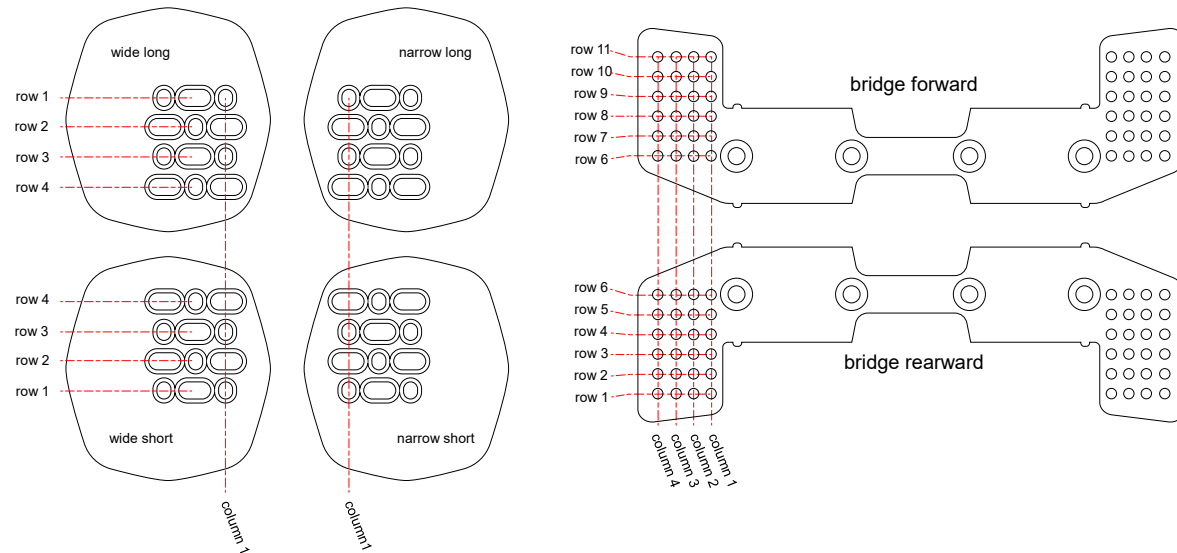

REACH @ armrest (cm)	REACH @ back of armrest	REACH @ center of armrest	cross brace position	row position on bridge	row position on armrest	armrest position
	48.7	53.5	forward	row 11	row 3	long
48.0	52.7	forward	row 11	row 2	long	
47.2	52.0	forward	row 10	row 2	long	
46.5	51.2	forward	row 9	row 2	long	
45.7	50.5	forward	row 8	row 2	long	
45.0	50.5	forward	row 7	row 2	long	
44.2	49.7	forward	row 6	row 2	long	
43.5	49.0	rearward	row 6	row 2	short	
42.7	48.2	rearward	row 5	row 2	short	
42.0	47.5	rearward	row 4	row 2	short	
41.2	46.7	rearward	row 3	row 2	short	
40.5	46.0	rearward	row 2	row 2	short	
39.7	45.2	rearward	row 1	row 2	short	
39.0	44.5	rearward	row 1	row 3	short	
frame reach	41.2					

WIDTH @ armrest (cm)	WIDTH @ outside of armrest	WIDTH @ center of armrest	armrest position	column position on bridge	column position on armrest
	36.1	26.1	wide	column 4	column 1
34.6	24.6	wide	column 3	column 1	
33.1	23.1	wide	column 2	column 1	
31.6	21.6	wide	column 1	column 1	
30.1	20.1	wide	column 4	column 3	
28.6	18.6	wide	column 3	column 3	
27.1	17.1	narrow	column 2	column 3	
25.6	15.6	narrow	column 1	column 3	
24.1	14.1	narrow	column 4	column 1	
22.6	12.6	narrow	column 3	column 1	
21.1	11.1	narrow	column 2	column 1	
19.6	9.6	narrow	column 1	column 1	

USE NO LESS THAN 2 BOLTS PER ARMREST WHEN SETTING UP THE VISION TFA SYSTEM

armrest illustrations represent left side