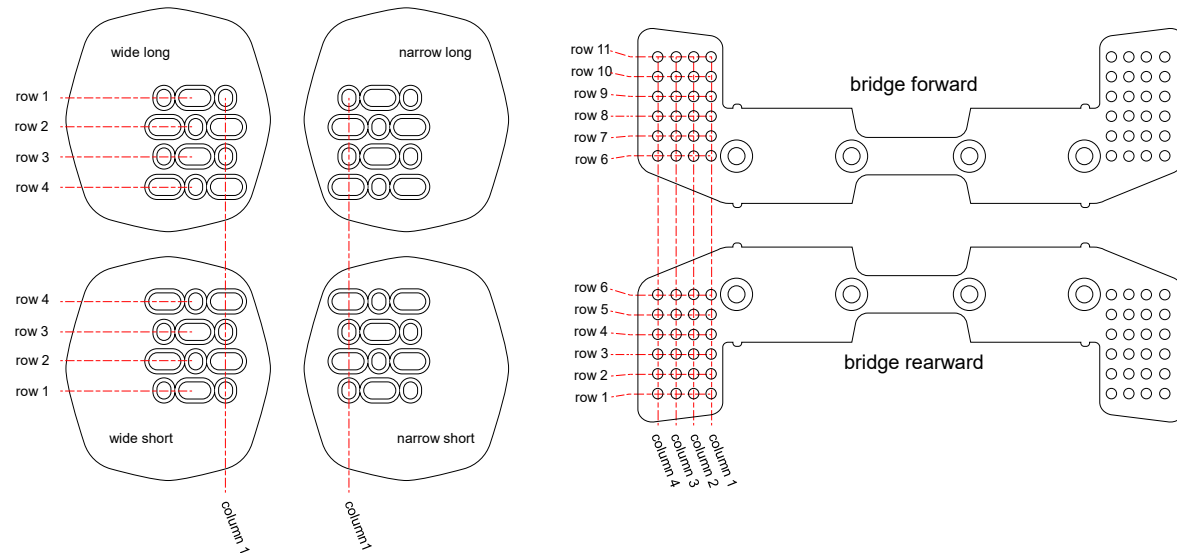

REACH @ armrest (cm)	REACH @ back of armrest	REACH @ center of armrest	cross brace position	row position on bridge	row position on armrest	armrest position
	51.2	56.0	forward	row 11	row 3	long
50.5	55.2	forward	row 11	row 2	long	
49.7	54.5	forward	row 10	row 2	long	
49.0	53.7	forward	row 9	row 2	long	
48.2	53.0	forward	row 8	row 2	long	
47.5	53.0	forward	row 7	row 2	long	
46.7	52.2	forward	row 6	row 2	long	
46.0	51.5	rearward	row 6	row 2	short	
45.2	50.7	rearward	row 5	row 2	short	
44.5	50.0	rearward	row 4	row 2	short	
43.7	49.2	rearward	row 3	row 2	short	
43.0	48.5	rearward	row 2	row 2	short	
42.2	47.7	rearward	row 1	row 2	short	
41.5	47.0	rearward	row 1	row 3	short	
frame reach	43.7					

WIDTH @ armrest (cm)	WIDTH @ outside of armrest	WIDTH @ center of armrest	armrest position	column position on bridge	column position on armrest
	36.1	26.1	wide	column 4	column 1
34.6	24.6	wide	column 3	column 1	
33.1	23.1	wide	column 2	column 1	
31.6	21.6	wide	column 1	column 1	
30.1	20.1	wide	column 4	column 3	
28.6	18.6	wide	column 3	column 3	
27.1	17.1	narrow	column 2	column 3	
25.6	15.6	narrow	column 1	column 3	
24.1	14.1	narrow	column 4	column 1	
22.6	12.6	narrow	column 3	column 1	
21.1	11.1	narrow	column 2	column 1	
19.6	9.6	narrow	column 1	column 1	

USE NO LESS THAN 2 BOLTS PER ARMREST WHEN SETTING UP THE VISION TFA SYSTEM

armrest illustrations represent left side