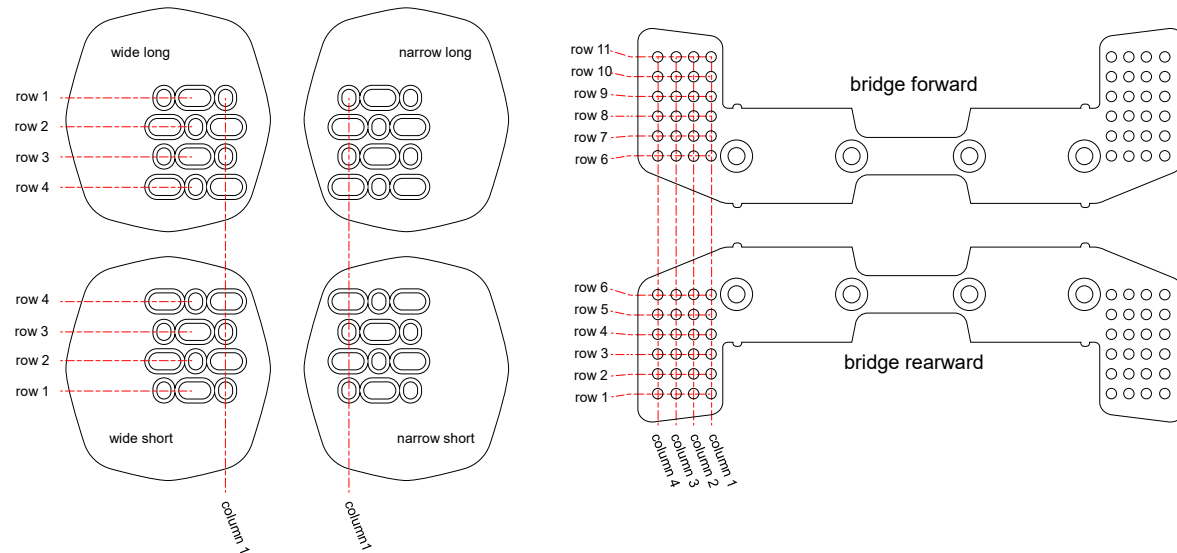

REACH @ armrest (cm)	REACH @ back of armrest	REACH @ center of armrest	cross brace position	row position on bridge	row position on armrest	armrest position
	50.2	55.0	forward	row 11	row 3	long
49.5	54.2	forward	row 11	row 2	long	
48.7	53.5	forward	row 10	row 2	long	
48.0	52.7	forward	row 9	row 2	long	
47.2	52.0	forward	row 8	row 2	long	
46.5	52.0	forward	row 7	row 2	long	
45.7	51.2	forward	row 6	row 2	long	
45.0	50.5	rearward	row 6	row 2	short	
44.2	49.7	rearward	row 5	row 2	short	
43.5	49.0	rearward	row 4	row 2	short	
42.7	48.2	rearward	row 3	row 2	short	
42.0	47.5	rearward	row 2	row 2	short	
41.2	46.7	rearward	row 1	row 2	short	
40.5	46.0	rearward	row 1	row 3	short	
frame reach	42.7					

WIDTH @ armrest (cm)	WIDTH @ outside of armrest	WIDTH @ center of armrest	armrest position	column position on bridge	column position on armrest
	36.1	26.1	wide	column 4	column 1
34.6	24.6	wide	column 3	column 1	
33.1	23.1	wide	column 2	column 1	
31.6	21.6	wide	column 1	column 1	
30.1	20.1	wide	column 4	column 3	
28.6	18.6	wide	column 3	column 3	
27.1	17.1	narrow	column 2	column 3	
25.6	15.6	narrow	column 1	column 3	
24.1	14.1	narrow	column 4	column 1	
22.6	12.6	narrow	column 3	column 1	
21.1	11.1	narrow	column 2	column 1	
19.6	9.6	narrow	column 1	column 1	

USE NO LESS THAN 2 BOLTS PER ARMREST WHEN SETTING UP THE VISION TFA SYSTEM

armrest illustrations represent left side