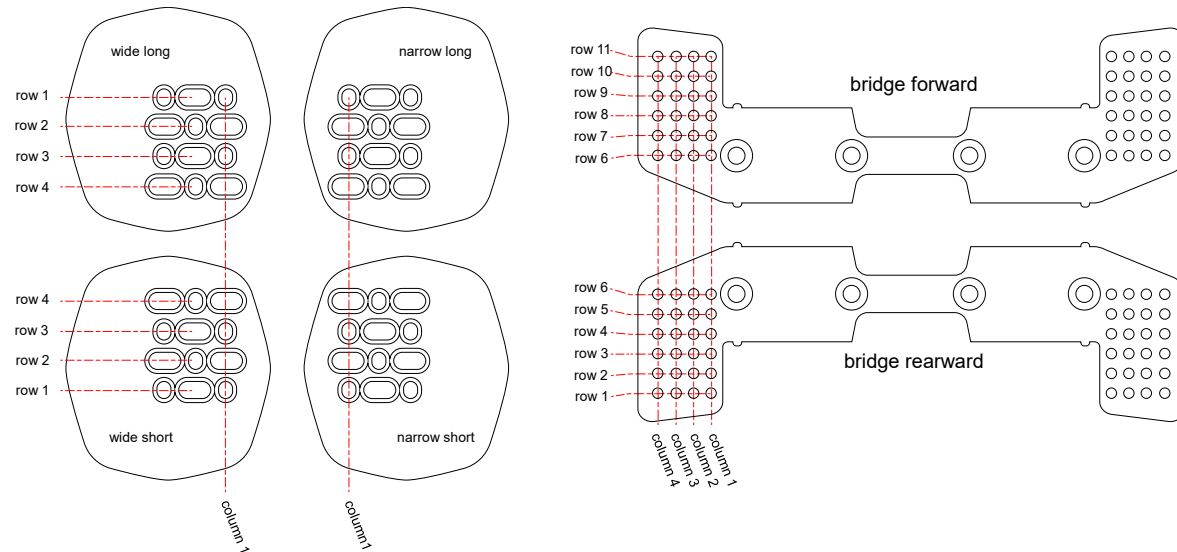

REACH @ armrest (cm)	REACH @ back of armrest	REACH @ center of armrest	cross brace position	row position on bridge	row position on armrest	armrest position
	46.7	51.5	forward	row 11	row 3	long
	46.0	50.7	forward	row 11	row 2	long
	45.2	50.0	forward	row 10	row 2	long
	44.5	49.2	forward	row 9	row 2	long
	43.7	48.5	forward	row 8	row 2	long
	43.0	48.5	forward	row 7	row 2	long
	42.2	47.7	forward	row 6	row 2	long
	41.5	47.0	rearward	row 6	row 2	short
	40.7	46.2	rearward	row 5	row 2	short
	40.0	45.5	rearward	row 4	row 2	short
	39.2	44.7	rearward	row 3	row 2	short
	38.5	44.0	rearward	row 2	row 2	short
	37.7	43.2	rearward	row 1	row 2	short
	37.0	42.5	rearward	row 1	row 3	short
frame reach	39.2					

WIDTH @ armrest (cm)	WIDTH @ outside of armrest	WIDTH @ center of armrest	armrest position	column position on bridge	column position on armrest
	36.1	26.1	wide	column 4	column 1
	34.6	24.6	wide	column 3	column 1
	33.1	23.1	wide	column 2	column 1
	31.6	21.6	wide	column 1	column 1
	30.1	20.1	wide	column 4	column 3
	28.6	18.6	wide	column 3	column 3
	27.1	17.1	narrow	column 2	column 3
	25.6	15.6	narrow	column 1	column 3
	24.1	14.1	narrow	column 4	column 1
	22.6	12.6	narrow	column 3	column 1
	21.1	11.1	narrow	column 2	column 1
	19.6	9.6	narrow	column 1	column 1

USE NO LESS THAN 2 BOLTS PER ARMREST WHEN SETTING UP THE VISION TFA SYSTEM

armrest illustrations represent left side