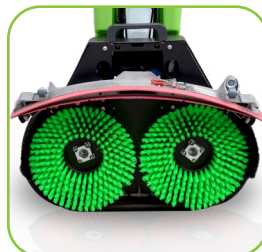

RC1

SCRUBBER

NEW

BATTERY SCRUBBER

ERGONOMIC | COMMERCIAL DESIGN | COMPACT

The future of Rapid Scrubbing is here

The RapidClean RC1 Scrubber has a 360° swivel point for exceptional manoeuvrability and control fitted with a heavy duty by-pass vacuum motor providing effortless cleaning in all applications. RC1's smart mounted dashboard clearly displays power and battery usage and allows you to independently control water, vacuum & speed settings.

28kg Brush pressure

3L Clean water/ 3.5L recovery tank capacity

Quick release squeegees front & rear

Compact folding design for transport & storage

Smart dashboard designed for ease of use

On board spray or water bottle storage

Compact fold up design for transport & storage

Magnetic click-on brush/pad system

Scan for more Info

WHAT'S IN THE BOX:

RC1 Scrubber (Code - RC1CCS 01)

1 x Battery

1 x 2.5hr Fast Charger

2 x Medium Brushes

2 x Pad Holders

100% RECYCLABLE PACKAGING

SPECIFICATIONS & FEATURES:

Operating Width:	500mm	Brush Pressure:	28kg
Theoretical Performance:	1750m ²	Brush/Pad Width:	2 x 250mm
Practical Performance:	1000-1200m ²	Total Weight: (inc liquid & accessories)	31kg
Speed Control On Dash:	0 – 3.5km ph	Nett Weight: (machine only)	23kg
Run Time: (Depending on speed setting)	Up to 75-80 minutes (Depending on floor surface)	Solution Tank:	3L
Charge Time: (On Board Charging)	2.5hr Fast charger	Recovery Tank:	3.5L
Battery:	1 x Lithium Ion 1200-1500 Cycles (behind Tank)	Tanks:	Rotor moulded heavy durable
Vacuum Motor Power:	150W By-Pass 20,000Rpm	On Board Storage:	Spray/Drink Bottle holder
Brush Motor Power:	2 x 250W	Dimensions:	1125 x 560 x 345mm
Brush Speed:	0-330 Rpm	Warranty:	1 Year (Body, Brush motors, Vacuum Motors, Battery & Charger)