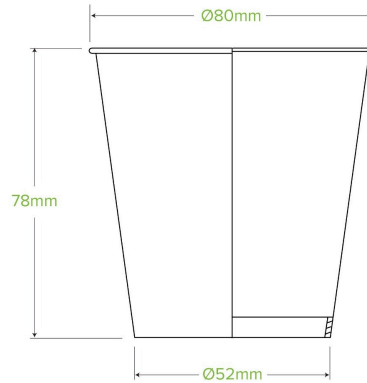

## 200ml / 6oz (80mm) Green Cold Paper BioCup BCC-6-G

FSC™ certified Green cold paper BioCups are lined inside and out with Ingeo™, a bioplastic made from plants, not oil – making them the perfect option for cold drinks. Certified industrially compostable (AS4736). Match with home compostable sugarcane lids or PLA-lined paper lids.

<b>Carton quantity:</b> 1000	<b>Sleeves per carton:</b> 20	<b>Units per sleeve:</b> 50
<b>Carton Size LxWxH (cm):</b> 40.5x32.5x41	<b>Carton gross weight (kg):</b> 6.500000	<b>Raw material:</b> Paper - FSC™ Mix certified paper
<b>Lining/coating:</b> Bioplastic - Ingeo™ PLA	<b>Window material:</b> None	<b>Printing Type:</b> Flexo
<b>Inks:</b> Food Contact Safe Inks	<b>Brim fill capacity (ml):</b> 230	<b>Dimensions top LxW (mm):</b> 80x80
<b>Dimensions base LxW (mm):</b> 52x52	<b>Product Depth:</b> 78	<b>Product weight (g):</b> 11
<b>Thickness:</b> 263gsm	<b>Use:</b> Hot, Cold, Wet & Dry Products	<b>Manufactured:</b> China
<b>Customise:</b> Print	<b>MOQ custom:</b> 50000	<b>Mould fees:</b> Yes - see custom packaging
<b>Environmental production certified:</b> ISO 14001	<b>Quality product certified:</b> ISO 9001	<b>Factory food safety certified:</b> BRC
<b>Corporate social accreditation:</b> SMETA	<b>Home compostable:</b> No	<b>Industrially compostable:</b> Certified to AS4736 Australian Standards, Certified to EN13432 European Standard
<b>Recyclable:</b> No		