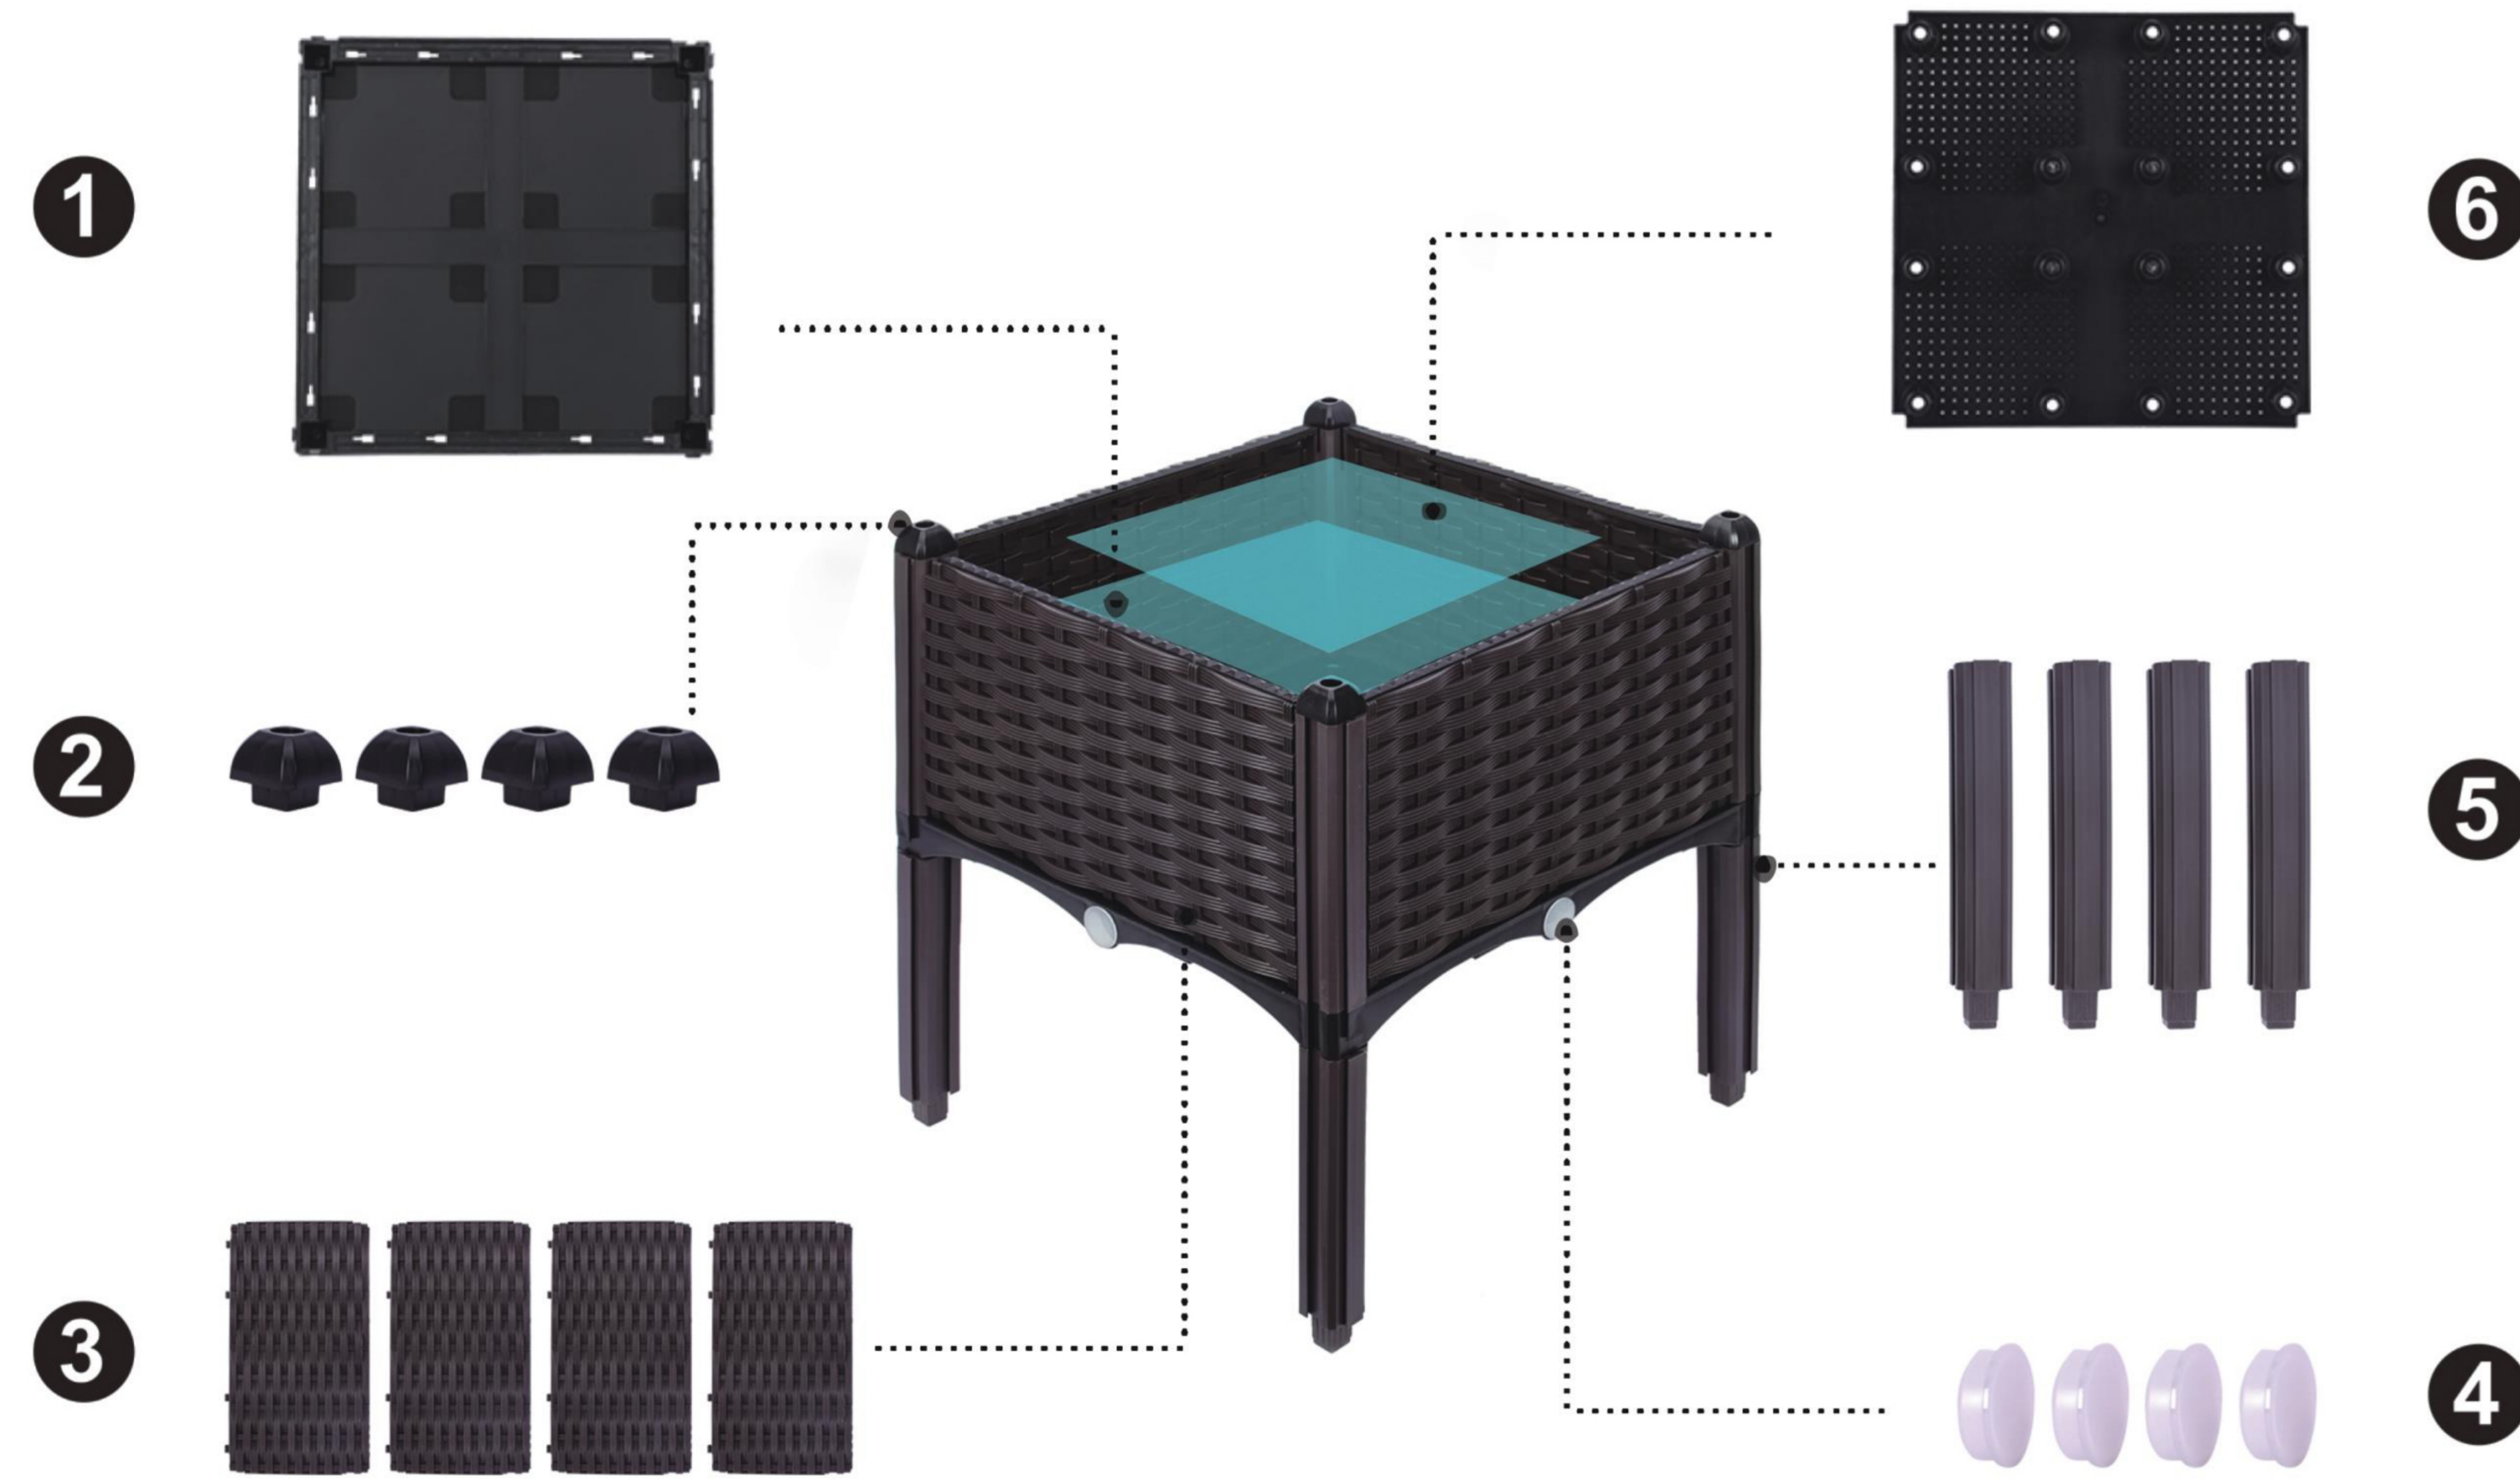

Garden Bed INSTRUCTIONS

a colorful life

UPC:911216

All Components of 1 Set

INSTALLATION INSTRUCTIONS

1 Lay baseboard on ground

2

Insert walls along base's grooves

3 Insert columns along grooves of sideboards

4 Insert the sidebars into the right places of baseboard

5 Put protective caps on the columns

6 Plug water inside if necessary