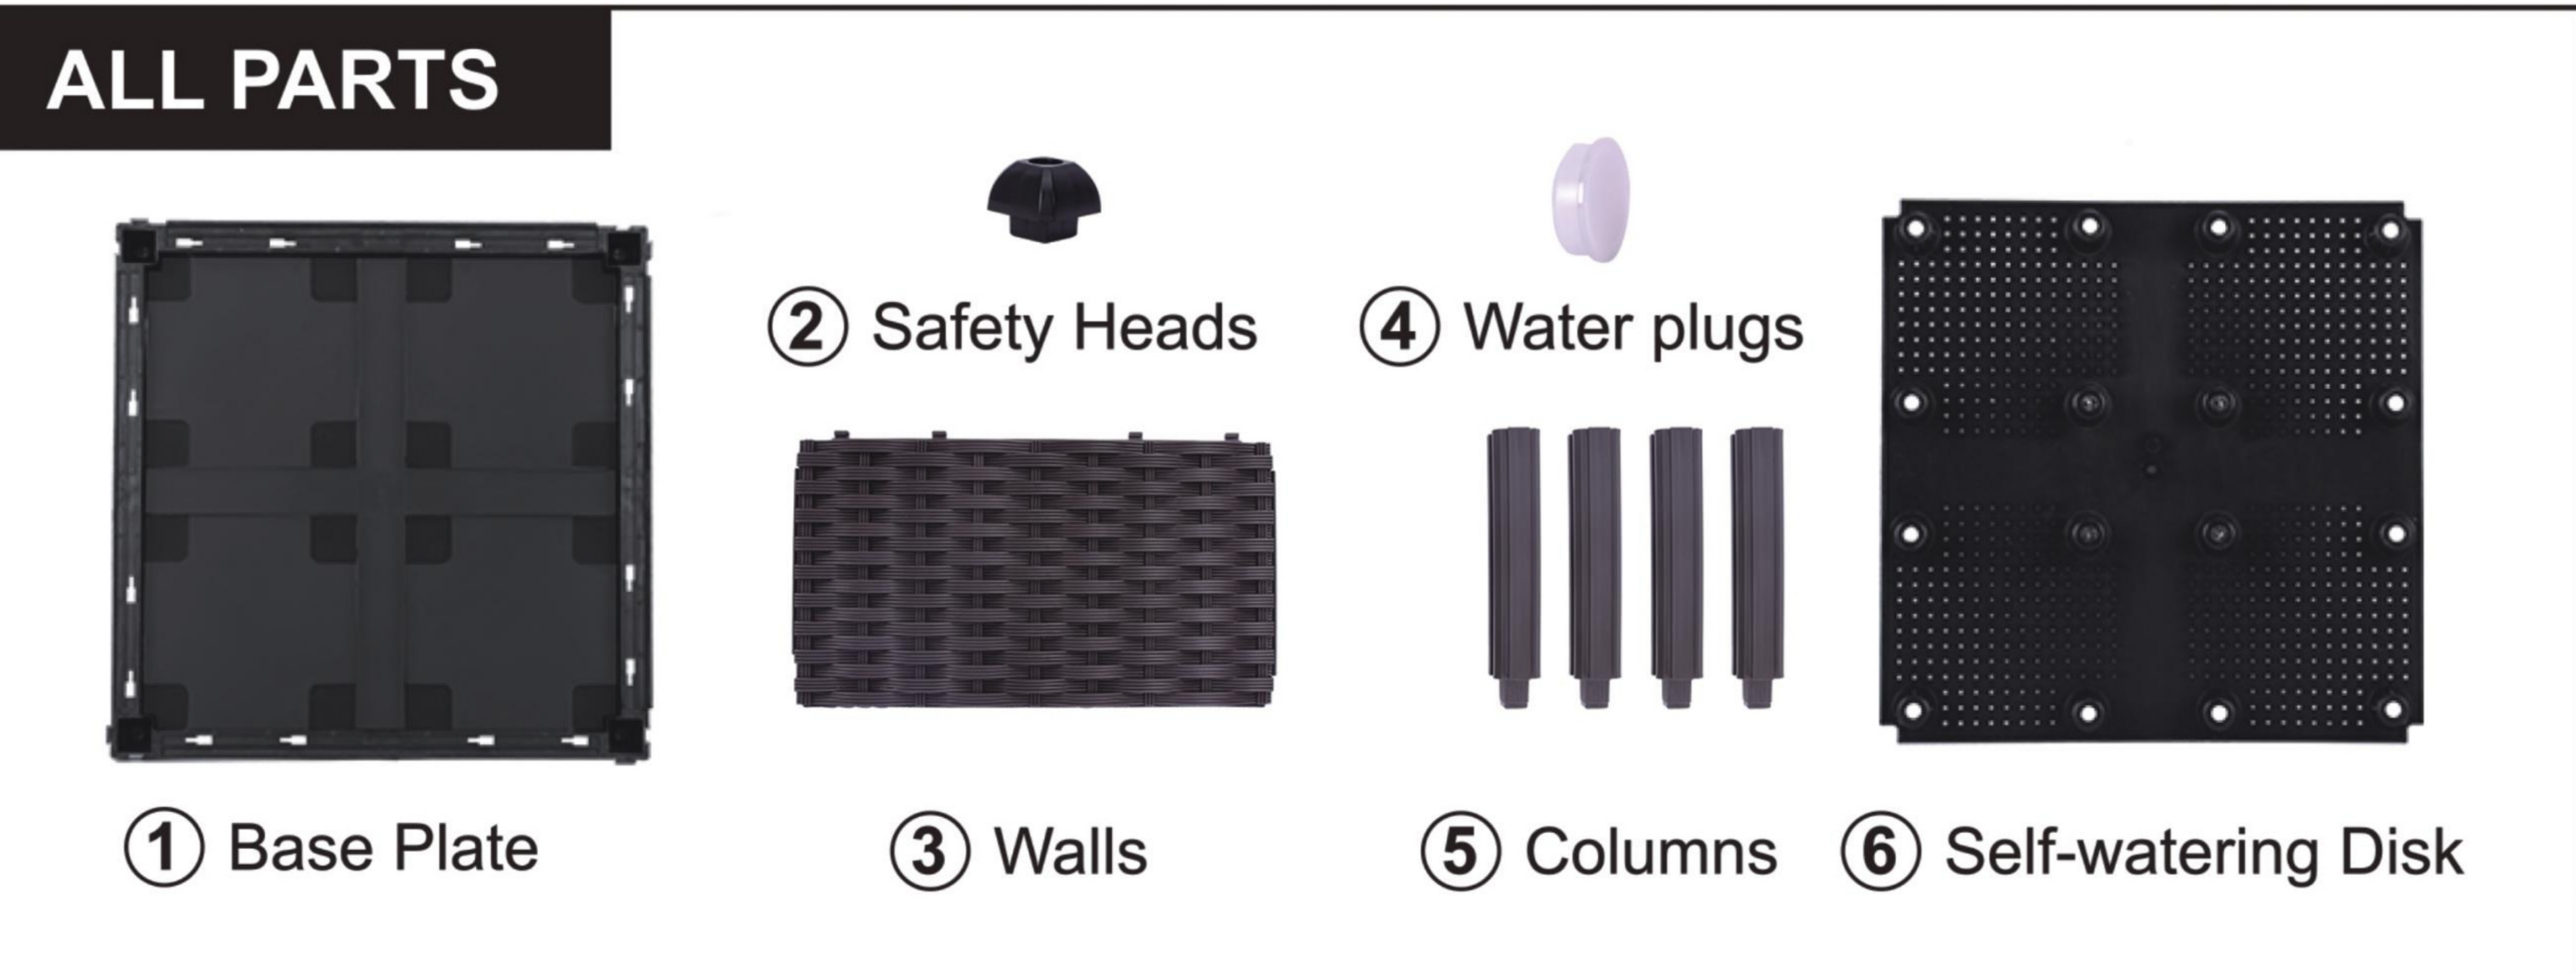

Garden Bed INSTRUCTIONS

a colorful life

UPC:911216

All Components of 1 Set

INSTALLATION INSTRUCTIONS

1 Lay baseboard on ground

2

Insert walls along base's grooves

3 Insert columns along grooves of sideboards

4 Insert the sidebars into the right places of baseboard

5 Put protective caps on the columns

6 Plug water inside if necessary