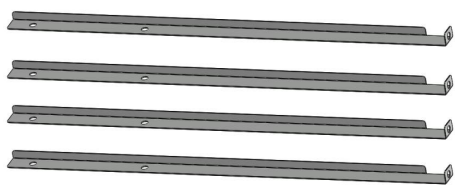

## RAISED GARDEN BED INSTRUCTION

**WARNING: PROTECT YOUR HANDS - WEAR GLOVES WHEN ASSEMBLING. PRODUCT MAY HAVE SHARP EDGES**

**Recommended Tools for Assembly:**

**Parts List:**

(M8 x 34) 

Frame x 4

Center Brace x 4

Long Wall (LW) x 4

Short Wall (SW) x 2

**Assembly Instructions:**

1. Install the long walls and short walls following the first step.
2. Install the center brace
3. Install the center brace to the long walls using screws.