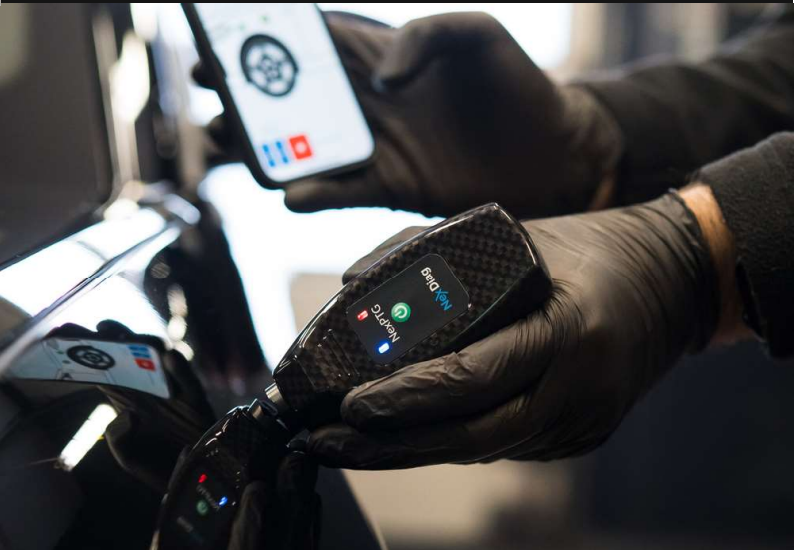

NEXPTG PRO CARBON

➤ NEW ON SALE

MEET THE PREMIERE MODEL OF NEXPTG METERS. A UNIQUELY INTUITIVE AND STATE-OF-THE-ART DEVICE FOR MEASURING A VEHICLE'S PAINT COATING.

THE GAUGE HAS A DEDICATED APPLICATION AVAILABLE ON SMARTWATCHES WITH A SYSTEM:

- WEAR OS (E.G. SAMSUNG GALAXY WATCH)
- WATCHOS (E.G. APPLE WATCH)

NEXPTG APPLICATION INCLUDES 100+ DEDICATED CAR BODIES IN ADDITION TO STANDARD BODIES. MAKING THE MEASUREMENT PROCESS MORE REALISTIC.

THE VOICE COMMAND FUNCTION ALLOWS YOU TO PERFORM THE APPROPRIATE ACTIONS IN THE NEXPTG APPLICATION THROUGH VOICE COMMANDS.