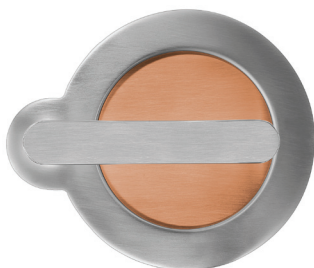

MANITAL
maniglie italiane

Saturn - Designers Mario Mazzer and Giovanni Crosera.
New design and highly customisable.
Inner disc can hold finish of your choice or customised using laser engraving.

MANITAL
maniglie italiane

Exa Lever shown on Square Rose in Bronze
with Brass showing through.
Exa Levers on Round Rose in Satin Chrome and Dark Bronze.