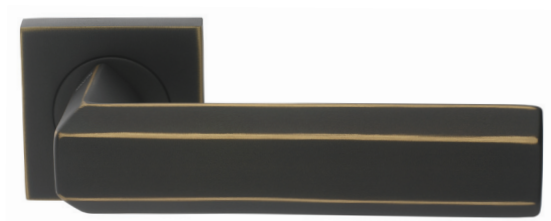

MANITAL
maniglie italiane

Saturn - Designers Mario Mazzer and Giovanni Crosera.
New design and highly customisable.
Inner disc can hold finish of your choice or customised using laser engraving.

MANITAL
maniglie italiane

Exa Lever shown on Square Rose in Bronze
with Brass showing through.
Exa Levers on Round Rose in Satin Chrome and Dark Bronze.