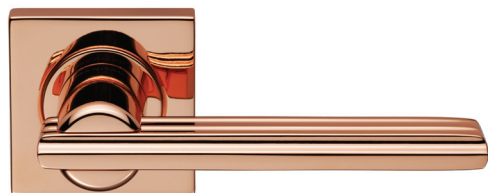

**MANITAL**  
*maniglie italiane*

Orchidea Lever on Square Rose in PVD Polished Copper Bronze and in Polished Copper.  
Orchidea Lever on Round Rose in Polished Chrome.  
Pull Handle, Lever on Back Plate and Window fitting available.

**MANITAL**  
*maniglie italiane*

Centre Door Knob shown in PVD Copper Bronze.  
20 year finish guarantee.  
Size 130mm diameter.