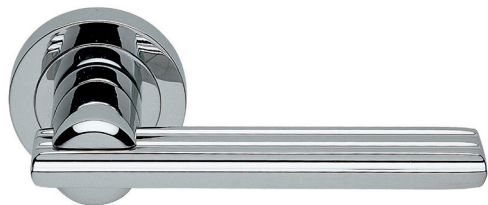

**MANITAL**  
*maniglie italiane*

Orchidea Lever on Square Rose in PVD Polished Copper Bronze and in Polished Copper.  
Orchidea Lever on Round Rose in Polished Chrome.  
Pull Handle, Lever on Back Plate and Window fitting available.

**MANITAL**  
*maniglie italiane*

Centre Door Knob shown in PVD Copper Bronze.  
20 year finish guarantee.  
Size 130mm diameter.