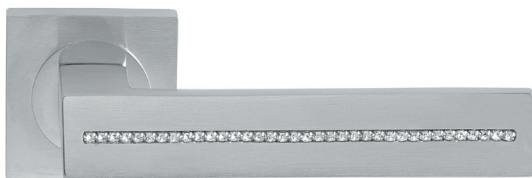

MANITAL
maniglie italiane

Designer
Mario Mazzer

Shiny Lever on Square Rose in Satin Chrome.

Diamonds Lever on Square Rose in Polished Brass. Window fitting and back plate version.

All available in Polished Brass, Satin Brass, Satin Bronze, Chrome Plated, Satin Chrome and Satin Nickel.

MANITAL
maniglie italiane

Designer
Mario Mazzer

Solitaire Lever on Square Rose in Satin Nickel.
Lux Lever on Square Rose in Polished Chrome.
Window fitting and back plate version. Available in 6 finishes.